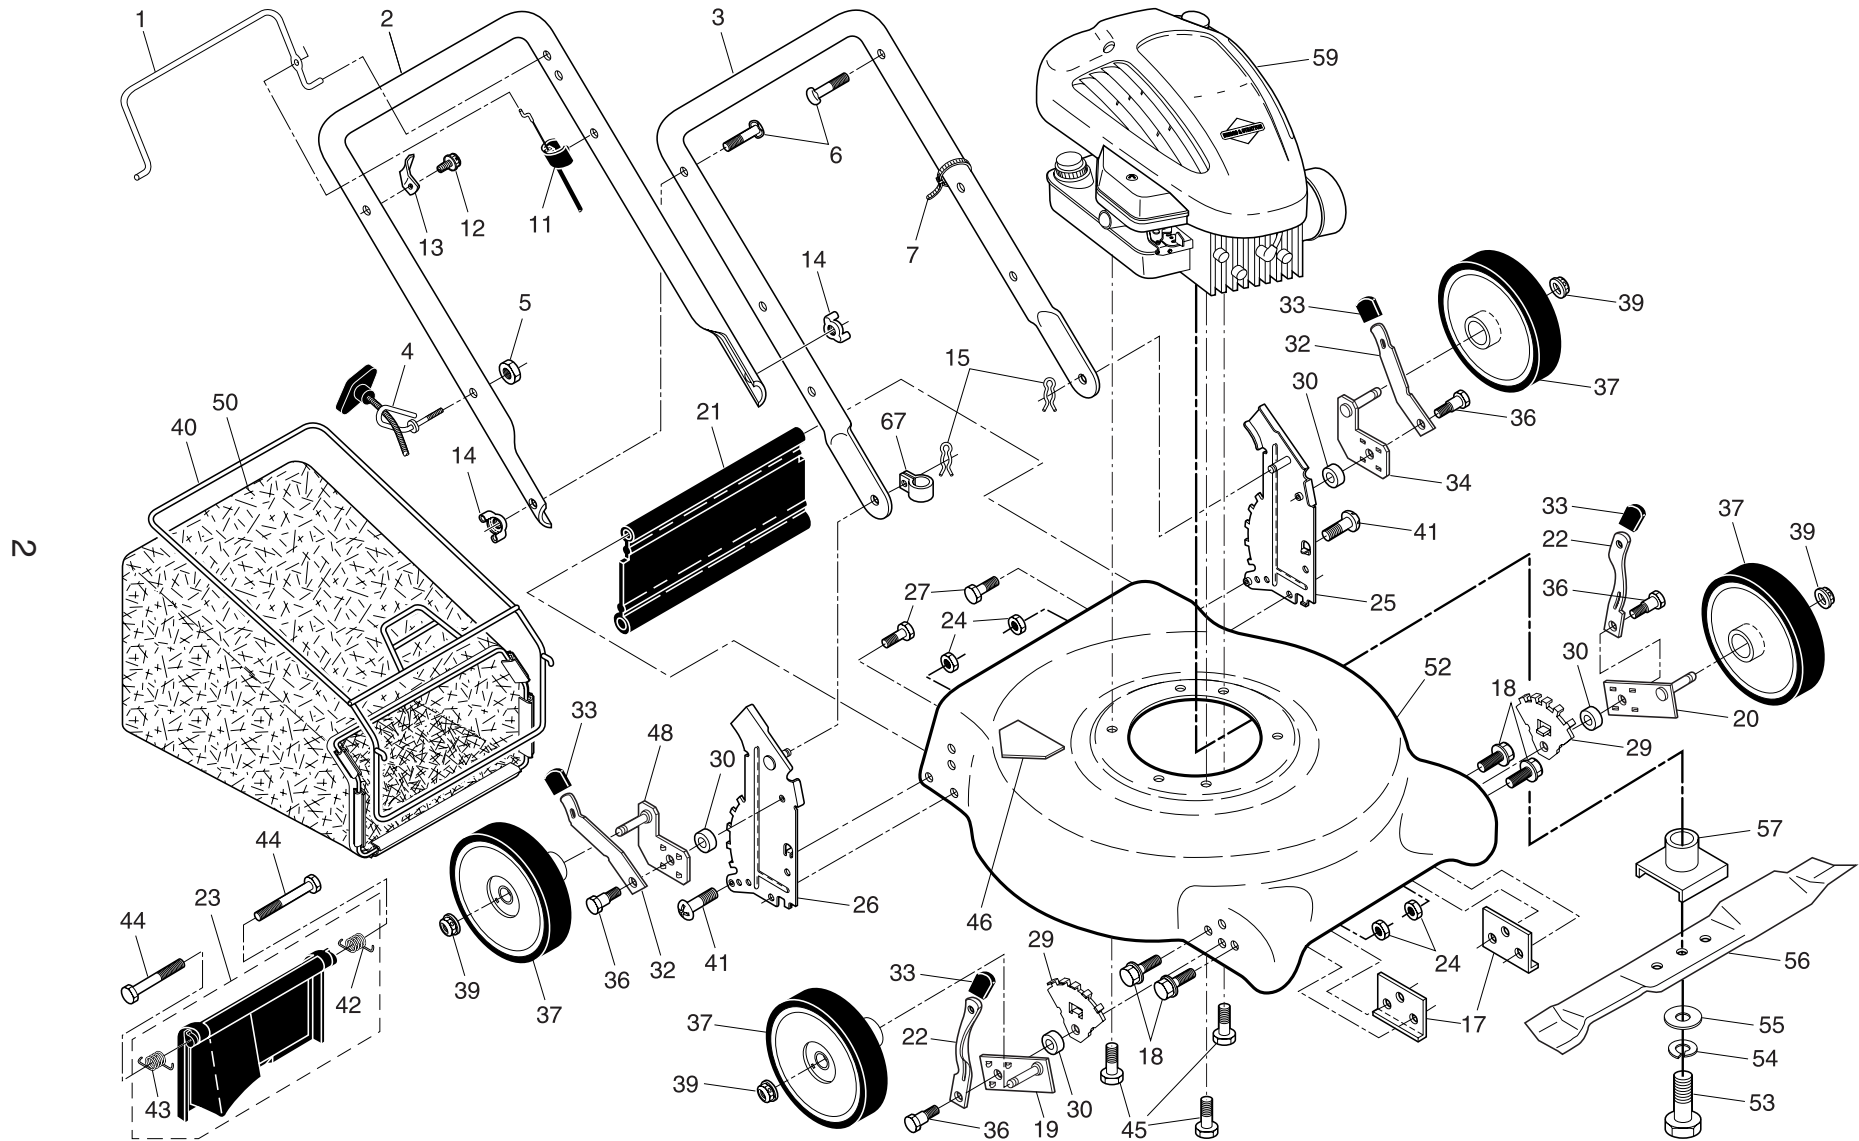

## ROTARY LAWN MOWER - - MODEL NUMBER **SO45N21R** (MFG. ID. NUMBER 96132000400)

KEY NO.	PART NO.	DESCRIPTION	KEY NO.	PART NO.	DESCRIPTION
1	194177X428	Control Bar	41	88652	Hinge Screw
2	194179X479	Upper Handle	42	165766	Spring, LH
3	169708X479	Lower Handle	43	165767	Spring, RH
4	179585	Rope Guide	44	184193	Door Bolt
5	132004	Nut, Hex	45	150406	Hex Head Thread Rolling Screw 3/8-16 x 1
6	191574	Handle Bolt	46	141846	Danger Decal
7	66426	Wire Tie	48	186575X004	Axle Arm Assembly, RR
11	176556	Engine Zone Control Cable	50	195452	Grassbag
12	750634	Hex Washer Head Screw	52	195610	Kit, Lawn Mower Housing Assembly (Includes Key Numbers 17, 18 and 46)
13	86899X004	Up-Stop Bracket	53	851084	Hex Head Screw 3/8-24 x 1-3/8 Grade 8
14	128638	Wing Nut, Steel	54	850263	Helical Lockwasher
15	51793	Hairpin Cotter	55	851074	Hardened Washer
17	165946X479	Support Bracket	56	189028	21" Blade
18	17600406	Screw	57	851514	Blade Adapter
19	186577X004	Axle Arm Assembly, LF	59	---	Engine, Briggs & Stratton, Model Number 10L902 (For engine service and replacement parts, call Briggs & Stratton at 1-800-233-3723)
20	186578X004	Axle Arm Assembly, RF			
21	188987	Rear Skirt			
22	168360X004	Selector Spring, Front	67	192770	Clip, Cable
23	186612	Kit, Rear Door (Includes Springs)	--	161058	Warning Decal (not shown)
24	73930500	Locknut, Hex 5/16-18	--	193732	Operator's Manual, English
25	166111X479	Handle Bracket Assembly, LH	--	193735	Operator's Manual, Spanish
26	166112X479	Handle Bracket Assembly, RH	--	195609	Repair Parts Manual
27	17600406	Screw 1/4-20 x 3/8			
29	160835X007	Wheel Adjusting Bracket, Front			
30	183901	Washer			
32	169421X004	Selector Spring, Rear			
33	87877	Selector Knob			
34	186576X004	Axle Arm Assembly, LR	--	71 33623	Gas Can (2.5 Gallon Container)
36	160828	Shoulder Bolt 5/16-18	--	71 33500	Fuel Stabilizer
37	700263	Wheel Assembly	--	71 33000	SAE 30W Oil (20 Ounce Bottle)
39	83923	Flanged Locknut			
40	188813	Frame, Grassbag			