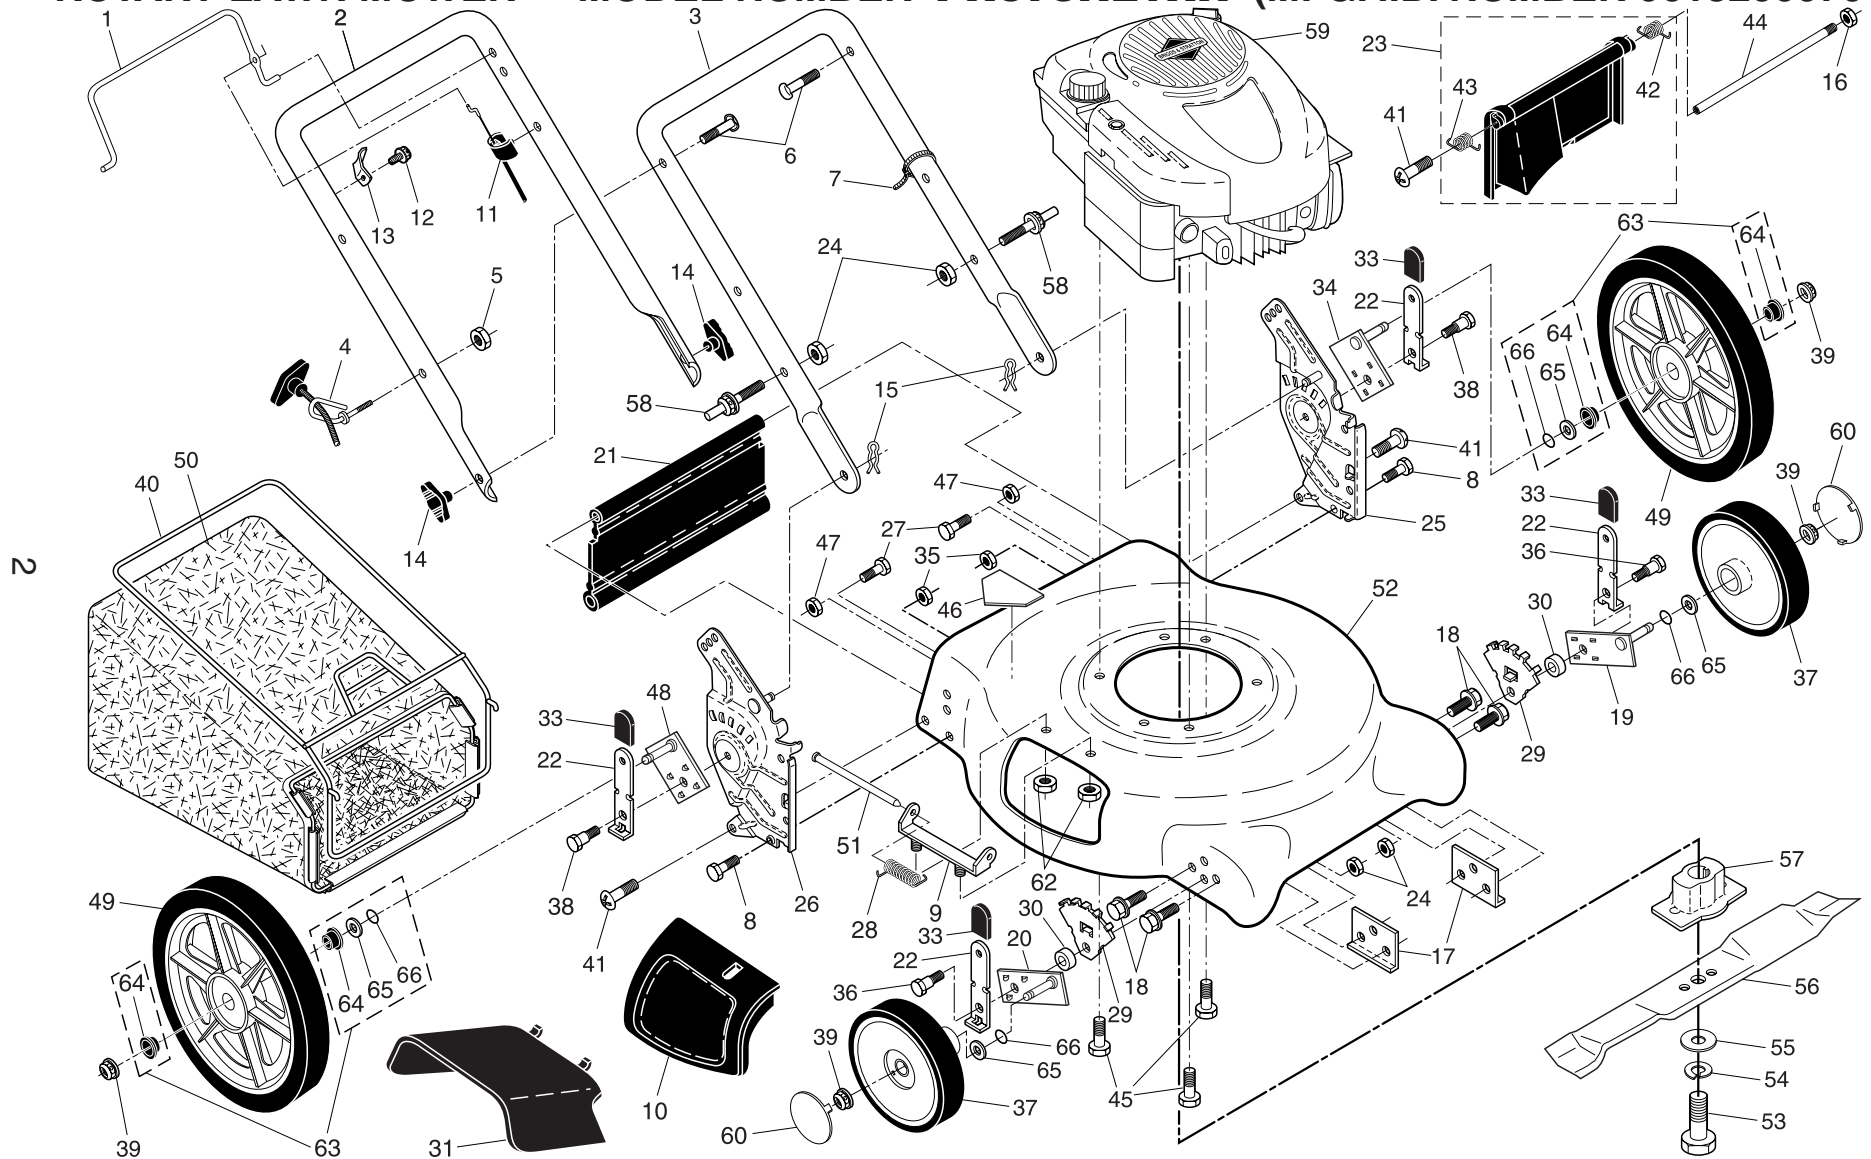

ROTARY LAWN MOWER -- MODEL NUMBER PR675N21RH (MFG. I.D. NUMBER 96132000701)

ROTARY LAWN MOWER - - MODEL NUMBER **PR675N21RH** (MFG. I.D. NUMBER 96132000701)

KEY NO.	PART NO.	DESCRIPTION	KEY NO.	PART NO.	DESCRIPTION
1	194176X428	Control Bar	39	83923	Flanged Locknut
2	194180X479	Upper Handle	40	188813	Frame, Grassbag
3	193664X479	Lower Handle	41	88652	Hinge Screw
4	179585	Rope Guide	42	165766	Spring, Rear Door, LH
5	132004	Locknut, Hex 1/4-20	43	165767	Spring, Rear Door, RH
6	191574	Handle Bolt	44	185819	Rod, Stiffener
7	66426	Wire Tie	45	150406	Hex Head Thread Rolling Screw 3/8-16 x 1
8	74780512	Hex Bolt 5/16-18 x 3/4	46	107339X	Danger Decal
9	154132	Mounting Bracket, Mulcher Door	47	73800500	Nut, Hex
10	165754	Mulcher Door	48	180410X004	Axle Arm Assembly, Rear, RH
11	176556	Engine Zone Control Cable	49	195630	Wheel & Tire Assembly, Rear, 14"
12	750634	Hex Washer Head Screw #10-24 x 1/2	50	194759	Grassbag
13	86899X004	Up-Stop Bracket	51	147286	Rod, Hinge
14	189713X428	Handle Knob	52	174161	Kit, Lawn Mower Housing (Includes Key Numbers 17, 18 and 46)
15	51793	Hairpin Cotter			Hex Head Screw, Grade 8, 3/8-24 x 1-3/8
16	751152	Nut, Hex	53	851084	Helical Lockwasher
17	165946X479	Support Bracket	54	850263	Hardened Washer
18	17600406	Screw	55	851074	21" Blade
19	186577X004	Axle Arm Assembly, Front, LH	56	189028	Blade Adapter
20	186578X004	Axle Arm Assembly, Front, RH	57	184590	Adjustment Bolt
21	189008	Rear Skirt	58	188821	Engine, Briggs & Stratton, Model Number 125K02 (For engine service and replacement parts, call Briggs & Stratton at 1-800-233-3723)
22	168360X004	Selector Spring	59	- - -	Hubcap, Front Wheel
23	186612	Kit, Rear Door (Includes Springs)			Nut, Hex
24	73930500	Locknut, Hex 5/16-18	60	77400	Kit, Bushing, High Wheel
25	186212X479	Handle Bracket Assembly, LH	62	73800400	Bushing, Nylon, Black
26	186213X479	Handle Bracket Assembly, RH	63	193498	Washer, Flat 3/8
27	851856	Screw 1/4-20 x 3/8	64	193028X428	O-Ring
28	152124	Spring, Hinge Rod	65	88348	Warning Decal (not shown)
29	160835X007	Wheel Adjusting Bracket, Front	66	188152	Operator's Manual, English
30	183901	Spacer	--	162300	Operator's Manual, French
31	165760	Deflector, Discharge	--	193734	Repair Parts Manual, English / French
33	170143	Selector Knob	--	195826	
34	180409X004	Axle Arm Assembly, LR			
35	166785	Locknut, Hex 5/16-18			
36	160828	Shoulder Bolt 5/16-18			
37	194855	Wheel & Tire Assembly, Front			
38	164362	Shoulder Bolt			

NOTE: All component dimensions given in U.S. inches.
1 inch = 25.4 mm

IMPORTANT: Use only Original Equipment Manufacturer (O.E.M.) replacement parts. Failure to do so could be hazardous, damage your lawn mower and void your warranty.