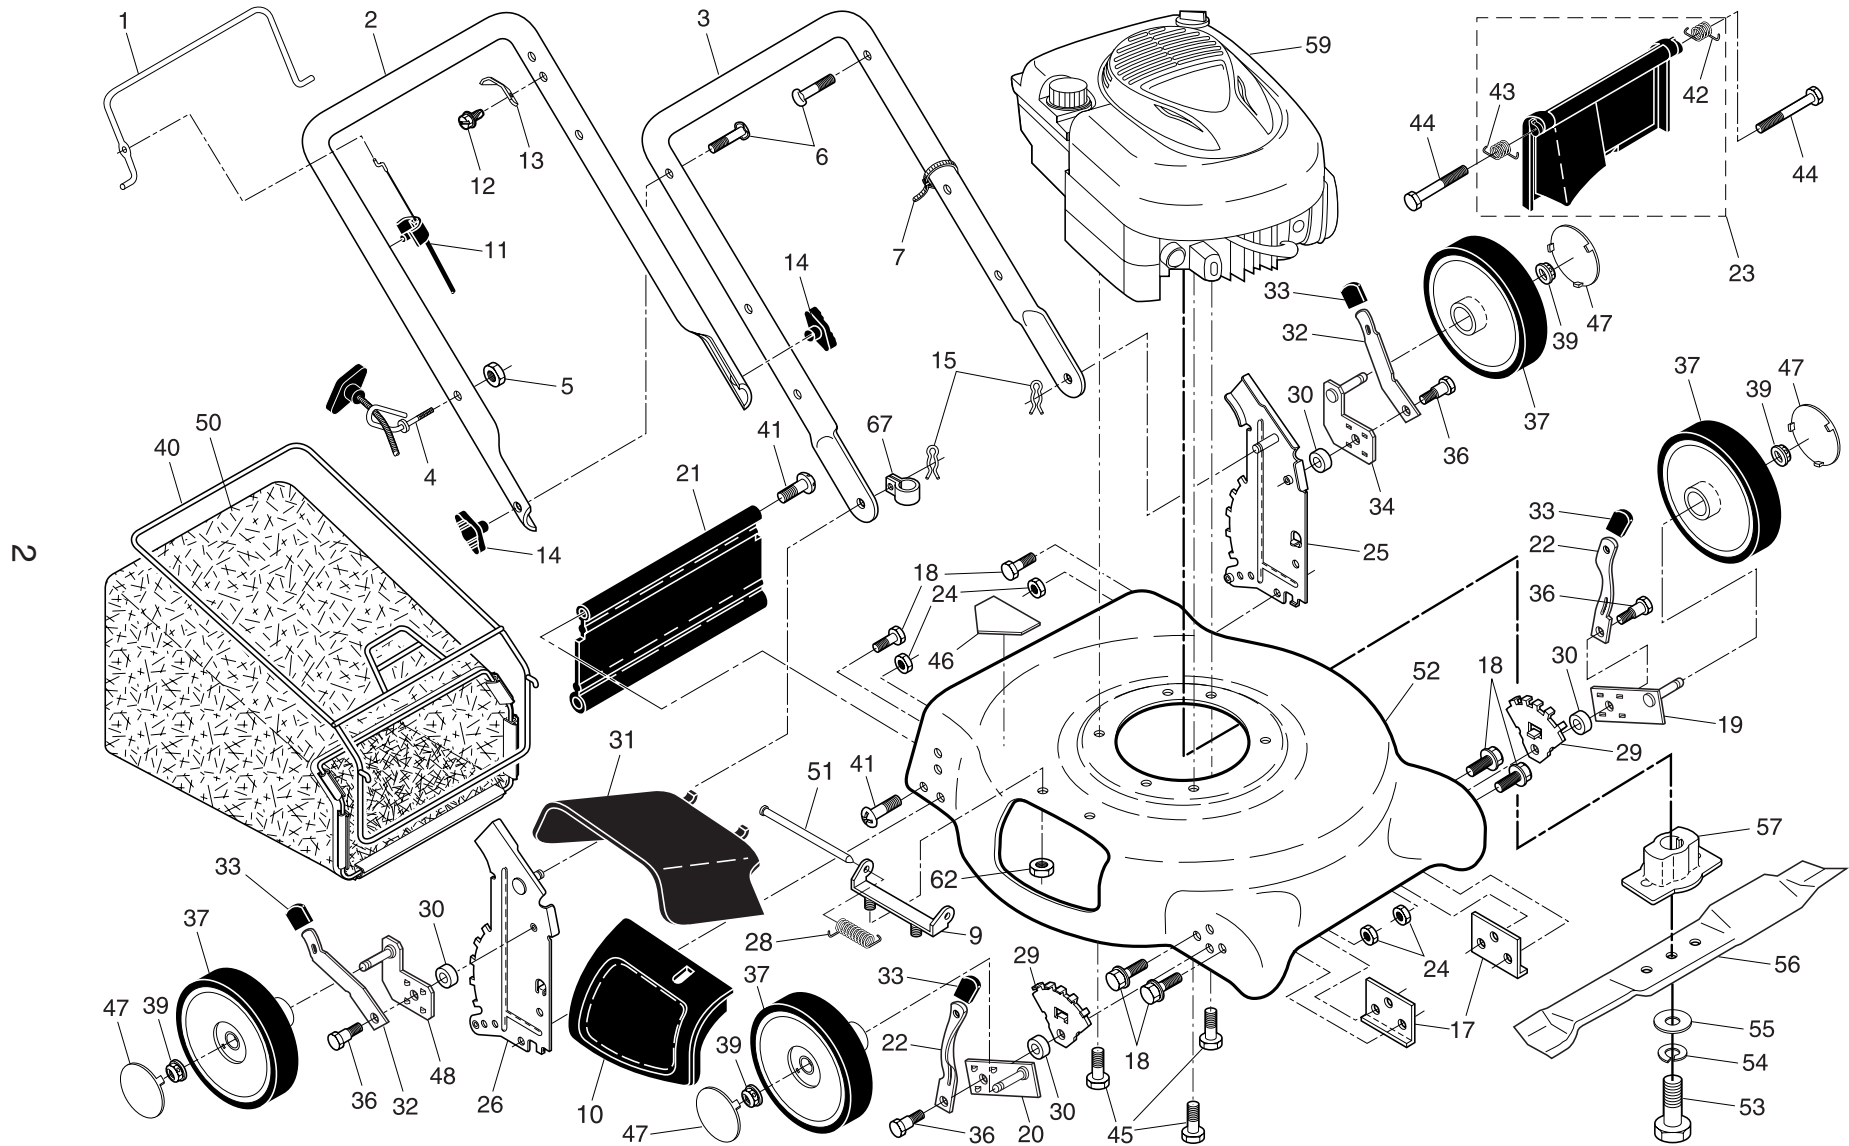

ROTARY LAWN MOWER - - MODEL NUMBER **PO65N21C** (MFG. ID. NUMBER 96132000800)

ROTARY LAWN MOWER - - MODEL NUMBER **PO65N21C** (MFG. ID. NUMBER 96132000800)

KEY NO.	PART NO.	DESCRIPTION	KEY NO.	PART NO.	DESCRIPTION
1	194177X428	Control Bar	34	186576X004	Axle Arm Assembly, Rear, LH
2	194179X479	Upper Handle	36	160828	Shoulder Bolt 5/16-18
3	169708X479	Lower Handle	37	146247	Wheel & Tire Assembly
4	179585	Rope Guide	39	83923	Flanged Locknut, Hex
5	132004	Nut, Hex	40	188813	Frame, Grassbag
6	191574	Handle Bolt	41	88652	Hinge Screw
7	66426	Wire Tie	42	165766	Spring, Rear Door, LH
9	154132	Hinge Bracket	43	165767	Spring, Rear Door, RH
10	165754	Mulcher Door	44	184193	Bolt, Rear Door
11	183281	Cable, Engine Zone Control	45	150406	Hex Head Thread Rolling Screw 3/8-16 x 1
12	750634	Hex Washer Head Screw	46	107339	Danger Decal
13	86899X004	Up-Stop Bracket	47	77400	Hubcap
14	189713X004	Knob, Handle	48	186575X004	Axle Arm Assembly, Rear, RH
15	51793	Hairpin Cotter	50	195038	Grassbag
17	165946X479	Support Bracket	51	147286	Rod, Hinge
18	17600406	Screw	52	190490	Kit, Lawn Mower Housing (Includes Key Numbers 17, 18 and 46)
19	186577X004	Axle Arm Assembly, Front, LH	53	851084	Hex Head Screw 3/8-24 x 1-3/8 Grade 8
20	186578X004	Axle Arm Assembly, Front, RH	54	850263	Helical Lockwasher
21	188987	Rear Skirt	55	851074	Hardened Washer
22	168360X004	Selector Spring, Front	56	189028	21" Blade
23	186612	Kit, Rear Door Assembly (Includes Springs)	57	193707	Blade Adapter
24	73930500	Locknut, Hex 5/16-18	59	- - -	Engine, Briggs & Stratton, Model Number 123K02 (For engine service and replacement parts, call Briggs & Stratton at 1-800-233-3723)
25	166111X479	Handle Bracket Assembly, LH	62	73800400	Nut, Hex
26	166112X479	Handle Bracket Assembly, RH	67	192770	Clip, Cable
27	17600406	Screw 1/4-20 x 3/8	--	162300	Warning Decal (not shown)
28	152124	Spring, Hinge	--	193732	Operator's Manual, English
29	160835X007	Wheel Adjusting Bracket, Front	--	192734	Operator's Manual, French
30	183901	Spacer	--	197283	Repair Parts Manual, English / French
31	165760	Discharge Deflector			
32	169421X004	Selector Spring, Rear			
33	87877	Selector Knob			

NOTE: All component dimensions given in U.S. inches. 1 inch = 25.4 mm.

IMPORTANT: Use only Original Equipment Manufacturer (O.E.M.) replacement parts. Failure to do so could be hazardous, damage your lawn mower and void your warranty.