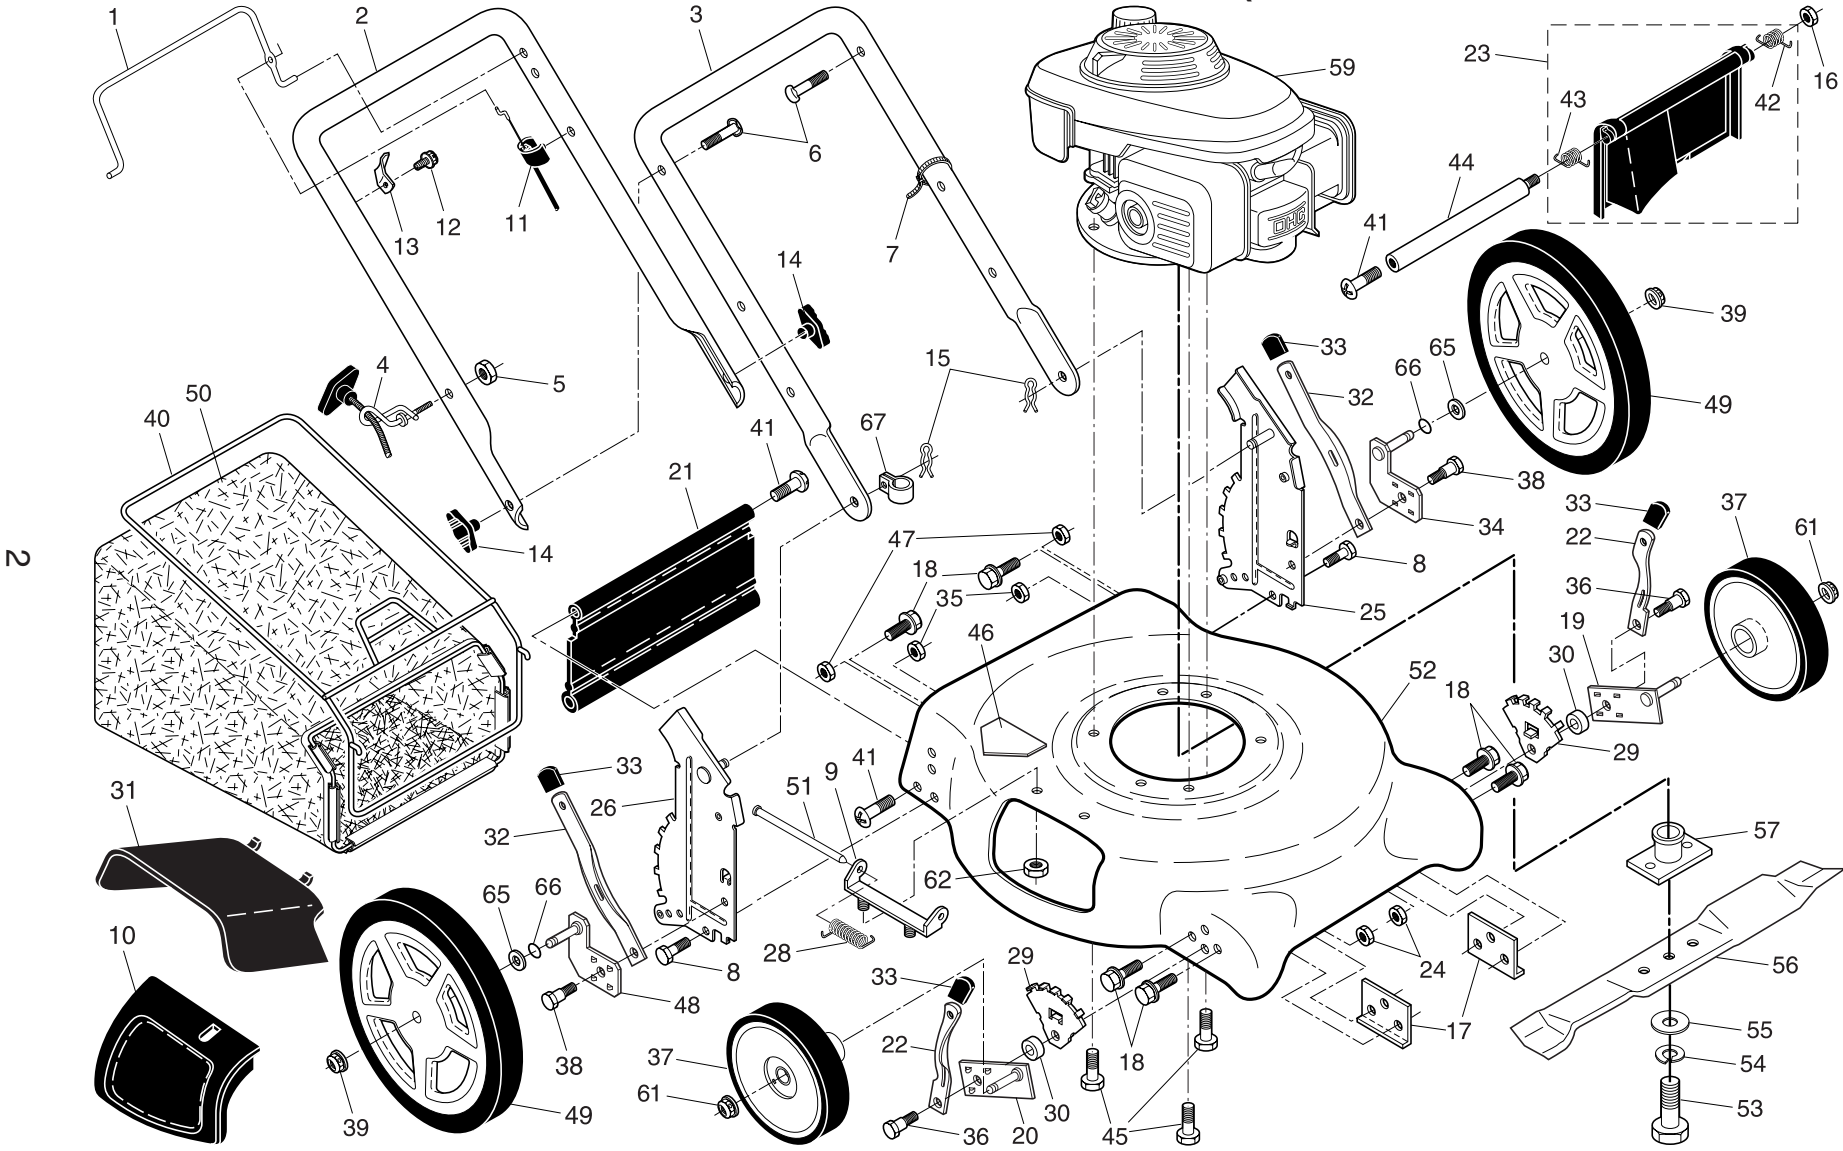

ROTARY LAWN MOWER - - MODEL NUMBER PR55N21CH (MFG. ID. NUMBER 96132000901)

ROTARY LAWN MOWER - - MODEL NUMBER **PR55N21CH** (MFG. ID. NUMBER 96132000901)

KEY NO.	PART NO.	DESCRIPTION	KEY NO.	PART NO.	DESCRIPTION	KEY NO.	PART NO.	DESCRIPTION
1	194177X428	Control Bar	24	73930500	Locknut, Hex 5/16-18	50	402291	Grassbag
2	194179X479	Upper Handle	25	194310X428	Handle Bracket Assembly, LH	51	147286	Hinge Rod
3	169708X479	Lower Handle	26	194312X428	Handle Bracket Assembly, RH	52	174161	Kit, Mower Housing (Includes Key Numbers 17, 18 and 46)
4	194788	Rope Guide	28	152124	Spring, Torsion			
5	132004	Locknut, Hex 1/4-20	29	160835X007	Wheel Adjusting Bracket, Front	53	851084	Screw, Hex Head 3/8-24 x 1-3/8 Grade 8
6	191574	Handle Bolt	30	183901	Spacer			
7	66426	Wire Tie	31	165760	Discharge Deflector	54	850263	Helical Lockwasher
8	74780512	Hex Bolt 5/16-18 x 3/4	33	87877	Selector Knob	55	851074	Hardened Washer
9	154132	Hinge Bracket Assembly	34	180409X004	Axle Arm Assembly, Rear, LH	56	189028	21" Blade
10	165754	Mulcher Door	35	166785	Locknut, Hex 5/16-18	57	193707	Blade Adapter
11	176556	Engine Zone Control Cable	36	160828	Shoulder Bolt 5/16-18	59	- - -	Engine, Honda, Model Number GCV160 (For engine service and replacement parts, call Honda Engines at 1-800-426-7701)
12	750634	Screw, Hex Washer Head #10-24 x 1/2	37	193909X421	Wheel & Tire Assembly, Front 8 x 1-3/4			
13	86899X004	Up-Stop Bracket	38	164362	Shoulder Bolt			
14	189713X428	Handle Knob	39	145212	Nut, Hex			
15	51793	Hairpin Cotter	40	194642	Frame, Grassbag			
16	191730	Nut, Hex, Flangelock 1/4-20	41	88652	Hinge Screw	61	83923	Nut, Hex, Flangelock
17	165946X479	Support Bracket	42	165766	Spring, Rear Door, LH	62	73800400	Nut, Hex, Nylock 1/4-20
18	17600406	Screw	43	165767	Spring, Rear Door, RH	65	88348	Washer, Flat
19	186577X004	Axle Arm Assembly, Front, LH	44	185819	Rod, Rear Door	66	197480	O-Ring
20	186578X004	Axle Arm Assembly, Front, RH	45	150406	Screw, Hex Head, Threaded, Rolled 3/8-16 x 1	67	197991	Clip, Cable
21	189008	Rear Skirt	46	107339	Danger Decal	--	162300	Warning Decal (not shown)
22	168360X004	Selector Spring	47	751153	Nut, Hex	--	193732	Operator's Manual, English
23	186612	Kit, Rear Door (Includes Springs)	48	180410X004	Axle Arm Assembly, Rear, RH	--	193734	Operator's Manual, French
			49	193906X421	Wheel & Tire Assembly, Rear 12 x 1-3/4	--	404219	Repair Parts Manual, English / French

NOTE: All component dimensions given in U.S. inches. 1 inch = 25.4 mm.

IMPORTANT: Use only Original Equipment Manufacturer (O.E.M.) replacement parts. Failure to do so could be hazardous, damage your lawn mower and void your warranty.