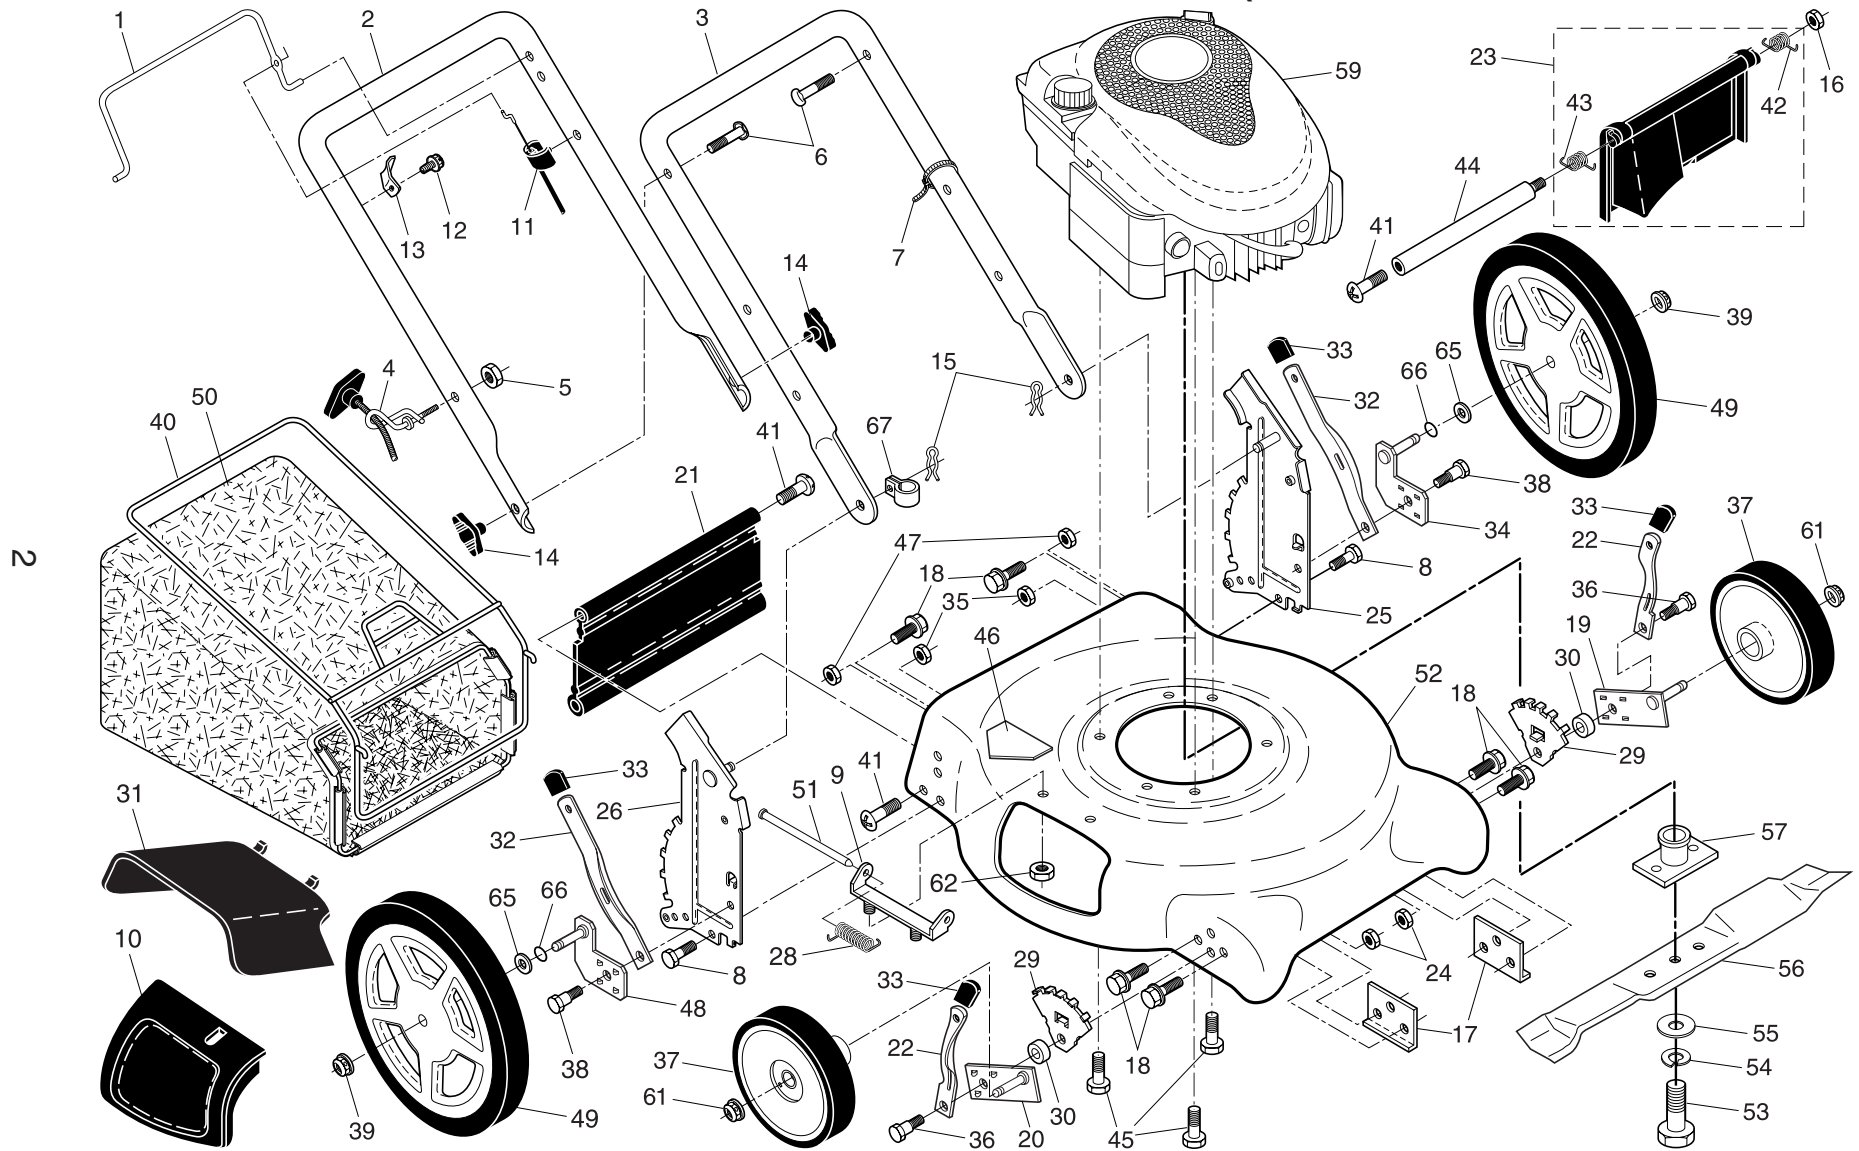

ROTARY LAWN MOWER - - MODEL NUMBER PR65N21RH (MFG. I.D. NUMBER 96132001200)

ROTARY LAWN MOWER - - MODEL NUMBER **PR65N21RH** (MFG. I.D. NUMBER 96132001200)

KEY NO.	PART NO.	DESCRIPTION	KEY NO.	PART NO.	DESCRIPTION
1	194177X428	Control Bar	36	160828	Shoulder Bolt 5/16-18
2	194179X479	Upper Handle	37	193905X421	Wheel & Tire Assembly, Front
3	169708X479	Lower Handle	38	164362	Shoulder Bolt
4	194788	Rope Guide	39	145212	Flanged Locknut
5	132004	Locknut, Hex 1/4-20	40	194642	Frame, Grassbag
6	191574	Handle Bolt	41	88652	Hinge Screw
7	66426	Wire Tie	42	165766	Spring, Rear Door, LH
8	74780512	Hex Bolt 5/16-18 x 3/4	43	165767	Spring, Rear Door, RH
9	154132	Mounting Bracket, Mulcher Door	44	185819	Rod, Stiffener
10	165754	Mulcher Door	45	150406	Hex Head Thread Rolling Screw 3/8-16 x 1
11	183281	Engine Zone Control Cable	46	107339X	Danger Decal
12	750634	Hex Washer Head Screw #10-24 x 1/2	47	73800500	Nut, Hex
13	86899X004	Up-Stop Bracket	48	180410X004	Axle Arm Assembly, Rear, RH
14	189713X428	Handle Knob	49	193926X421	Wheel & Tire Assembly, Rear, 12"
15	51793	Hairpin Cotter	50	402291	Grassbag
16	191730	Nut, Hex	51	147286	Rod, Hinge
17	165946X479	Support Bracket	52	174161	Kit, Lawn Mower Housing (Includes Key Numbers 17, 18 and 46)
18	17600406	Screw	53	851084	Hex Head Screw, Grade 8, 3/8-24 x 1-3/8
19	186577X004	Axle Arm Assembly, Front, LH	54	850263	Helical Lockwasher
20	186578X004	Axle Arm Assembly, Front, RH	55	851074	Hardened Washer
21	189008	Rear Skirt	56	189028	21" Blade
22	168360X004	Selector Spring, Front	57	193707	Blade Adapter
23	186612	Kit, Rear Door (Includes Springs)	59	- - -	Engine, Briggs & Stratton, Model Number 123K02 (For engine service and replacement parts, call Briggs & Stratton at 1-800-233-3723)
24	73930500	Locknut, Hex 5/16-18			
25	194310X479	Handle Bracket Assembly, LH	61	83923	Flanged Locknut
26	194312X479	Handle Bracket Assembly, RH	62	73800400	Nut, Hex
28	152124	Spring, Hinge Rod	65	88348	Washer, Flat 3/8
29	160835X007	Wheel Adjusting Bracket, Front	66	197480	O-Ring
30	183901	Spacer	67	197991	Clip, Cable
31	165760	Deflector, Discharge	--	162300	Warning Decal (not shown)
32	180080X004	Selector Spring, Rear	--	193732	Operator's Manual, English
33	87877	Selector Knob	--	193734	Operator's Manual, French
34	180409X004	Axle Arm Assembly, LR	--	402289	Repair Parts Manual, English / French
35	166785	Locknut, Hex 5/16-18			

NOTE: All component dimensions given in U.S. inches. 1 inch = 25.4 mm.

IMPORTANT: Use only Original Equipment Manufacturer (O.E.M.) replacement parts. Failure to do so could be hazardous, damage your lawn mower and void your warranty.