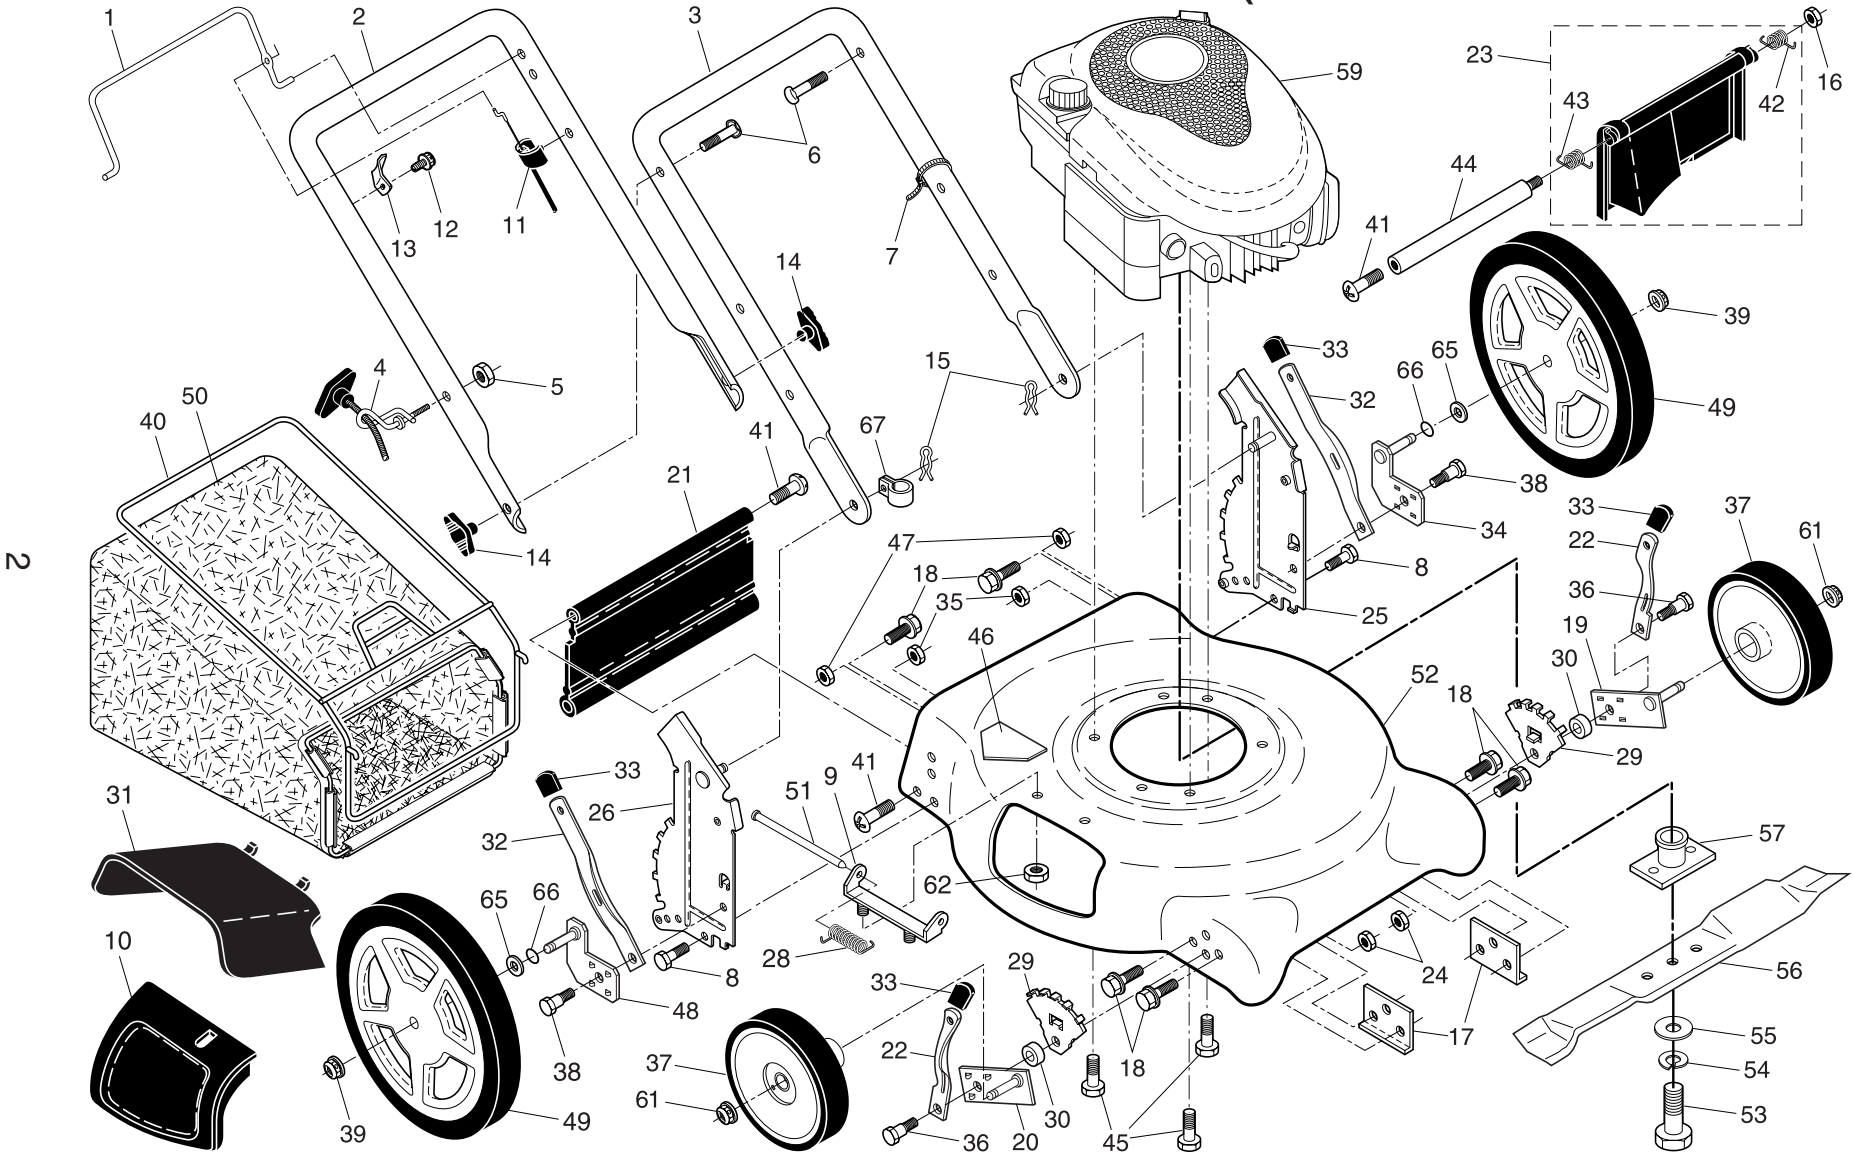

ROTARY LAWN MOWER - - MODEL NUMBER **S065N21RH** (MFG. ID. NUMBER 96132001400)

ROTARY LAWN MOWER - - MODEL NUMBER **SO65N21RH** (MFG. ID. NUMBER 96132001400)

KEY NO.	PART NUMBER	DESCRIPTION	KEY NO.	PART NUMBER	DESCRIPTION	KEY NO.	PART NUMBER	DESCRIPTION
1	194177X428	Control Bar	25	194310X479	Handle Bracket Assy., LH			Rear 12 x 1-3/4
2	194179X479	Upper Handle	26	194312X479	Handle Bracket Assy., RH	50	402024	Grassbag
3	169708X479	Lower Handle	28	152124	Spring, Hinge	51	147286	Rod, Hinge
4	194788	Rope Guide	29	160835X007	Wheel Adjusting Bracket	52	190325	Housing Assembly (Includes Key #17, 18 & 46)
5	132004	Nut, Hex	30	183901	Washer			
6	191574	Handle Bolt	31	165760	Discharge Deflector	53	851084	Hex Head Screw 3/8-24 x 1-3/8 Grade 8
7	66426	Wire Tie	32	180080X004	Selector Spring, Rear			
8	74780512	Bolt, Hex Head 5/16-18 x 3/4	33	87877	Selector Knob	54	850263	Helical Lockwasher
9	154132	Hinge Bracket Assembly	34	180409X004	Axle Arm Assembly, Rear, LH	55	851074	Hardened Washer
10	165754	Mulcher Door	35	166785	Locknut, Hex 5/16-18	56	189028	21" Blade
11	183281	Engine Zone Control Cable	36	160828	Shoulder Bolt 5/16-18	57	193707	Blade Adapter
12	750634	Hex Washer Head Screw #10-24 x 1/2	37	193905X427	Wheel & Tire Assembly, Front, 8 x 1-3/4	59	---	Engine, Briggs & Stratton, Model Number 123K02 (For engine service and replacement parts, call Briggs & Stratton at 1-800-233-3723)
13	86899X004	Up-Stop Bracket	38	164362	Bolt, Shoulder			
14	189713X428	Handle Knob	39	145212	Nut, Hex			
15	51793	Hairpin Cotter	40	194642	Frame, Grassbag			
16	191730	Nut, Hex, Flangelock	41	88652	Hinge Screw			
17	165946X479	Support Bracket	42	165766	Spring, LH	61	83923	Flanged Locknut
18	17600406	Screw	43	165767	Spring, RH	62	73800400	Nut, Hex
19	186577X004	Axle Arm Assy., Front, LH	44	185819	Door Bolt	65	88348	Washer, Flat
20	186578X004	Axle Arm Assy., Front, RH	45	150406	Screw, Hex Head, Threaded, Rolled 3/8-16 x 1	66	197480	O-Ring
21	189008	Rear Skirt				67	197991	Clip, Cable
22	168360X004	Selector Spring, Front	46	141846	Danger Decal	--	161058	Warning Decal (not shown)
23	186612	Kit, Rear Door Assembly (Includes Springs)	47	751153	Nut, Hex	--	193732	Operator's Manual, English
			48	180410X004	Axle Arm Assy., Rear, RH	--	193735	Operator's Manual, Spanish
24	73930500	Locknut, Hex 5/16-18	49	193927X427	Wheel & Tire Assembly,	--	402998	Repair Parts Manual

NOTE: All component dimensions given in U.S. inches. 1 inch = 25.4 mm.

IMPORTANT: Use only Original Equipment Manufacturer (O.E.M.) replacement parts. Failure to do so could be hazardous, damage your lawn mower and void your warranty.