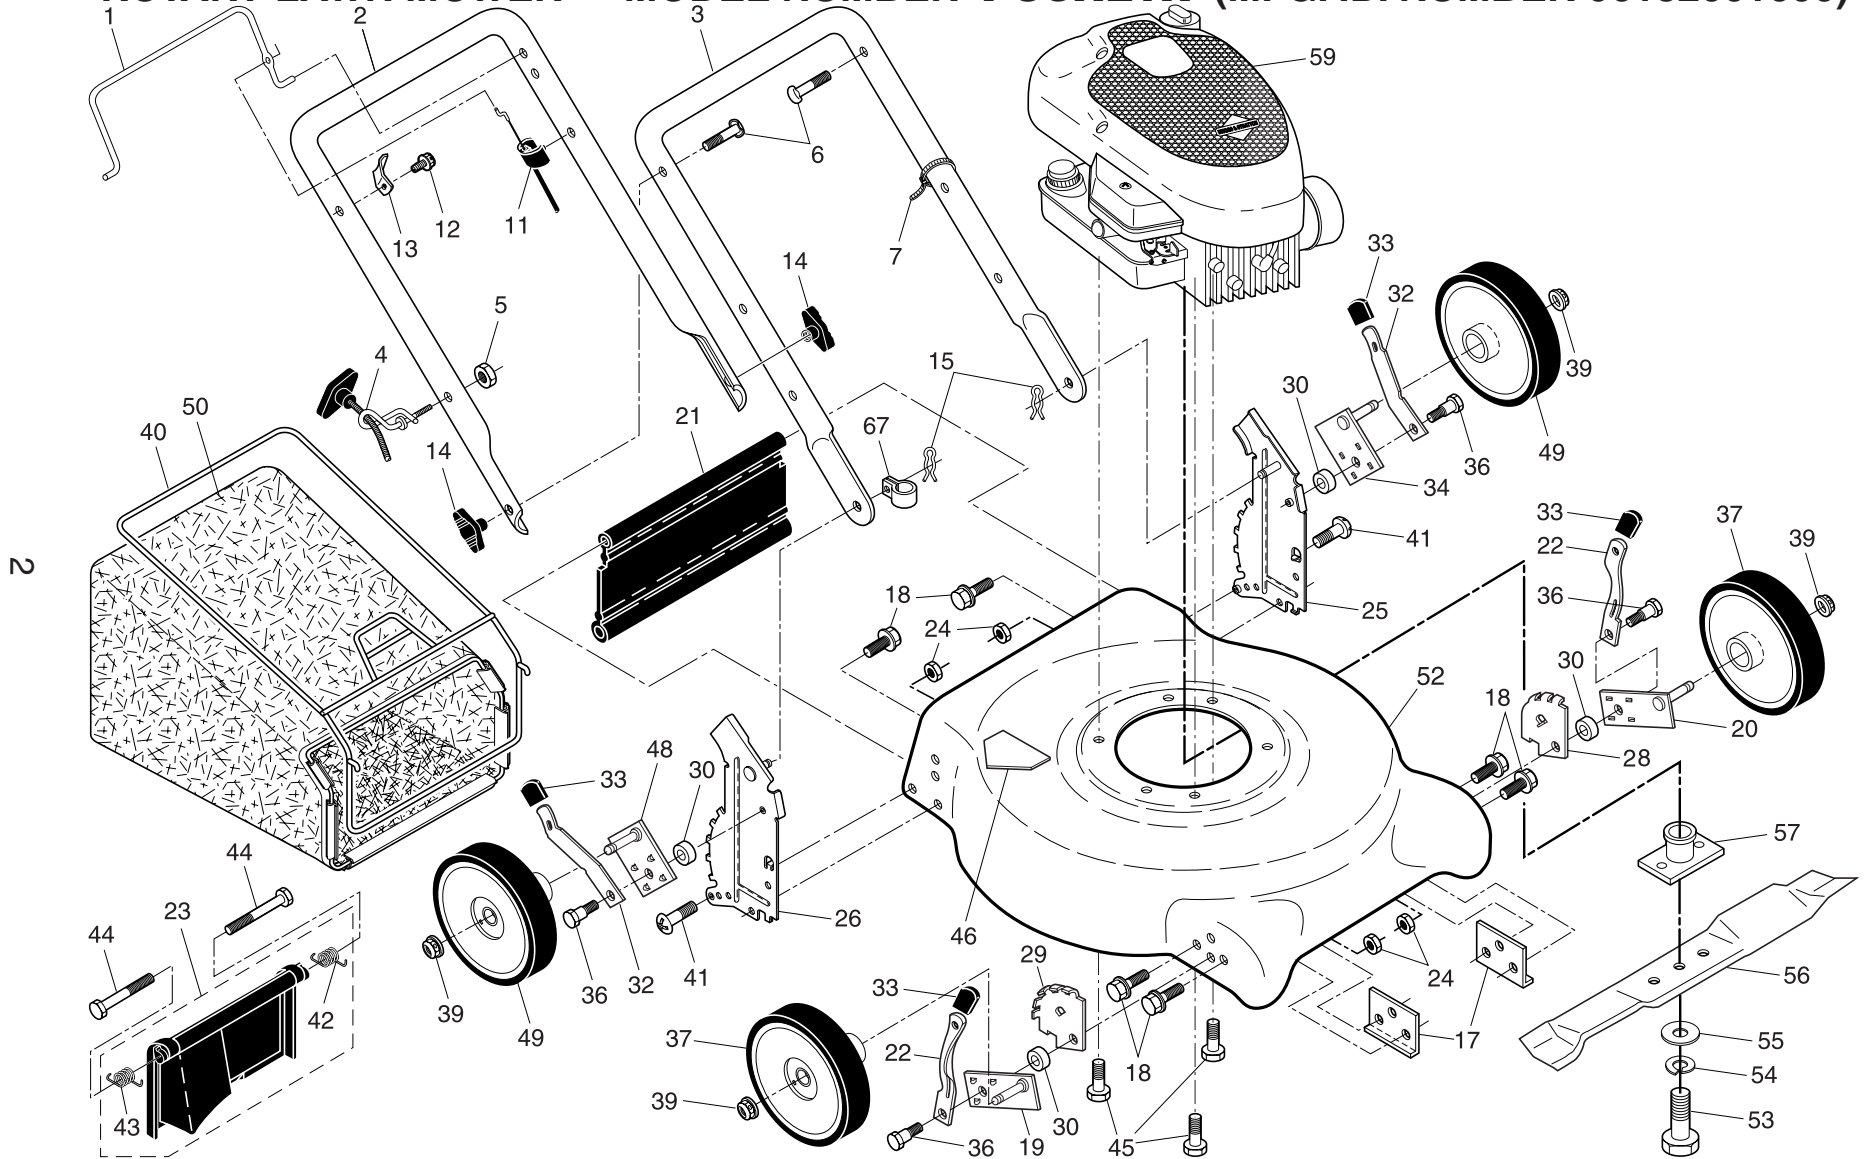

ROTARY LAWN MOWER -- MODEL NUMBER P05N21R (MFG. ID. NUMBER 96132001600)

ROTARY LAWN MOWER - - MODEL NUMBER **PO5N21R** (MFG. ID. NUMBER 96132001600)

KEY NO.	PART NO.	DESCRIPTION	KEY NO.	PART NO.	DESCRIPTION
1	194177X428	Control Bar	36	160828	Shoulder Bolt 5/16-18
2	194179X479	Upper Handle	37	193931X427	Wheel & Tire Assembly, Front, 7"
3	169708X479	Lower Handle	39	83923	Flanged Locknut, Hex
4	194788	Rope Guide	40	194642	Frame, Grassbag
5	132004	Nut, Hex 1/4-20	41	88652	Hinge Screw
6	191574	Handle Bolt	42	165766	Spring, Rear Door, LH
7	66426	Wire Tie	43	165767	Spring, Rear Door, RH
11	183281	Engine Zone Control Cable	44	184193	Door Bolt
12	750634	Hex Washer Head Screw	45	150406	Hex Head Thread Rolling Screw 3/8-16 x 1
13	86899X004	Up-Stop Bracket	46	107339	Danger Decal
14	189713X428	Knob, Handle	48	186575X004	Axle Arm Assembly, Rear, RH
15	51793	Hairpin Cotter	49	193905X427	Wheel & Tire Assembly, Rear, 8"
17	165946X479	Support Bracket	50	402263	Grassbag
18	17600406	Screw	52	196540	Kit, Lawn Mower Housing (Includes Key Numbers 17, 18 and 46)
19	186577X004	Axle Arm Assembly, Front, LH	53	851084	Hex Head Screw 3/8-24 x 1-3/8 Grade 8
20	186578X004	Axle Arm Assembly, Front, RH	54	850263	Helical Lockwasher
21	188987	Rear Skirt	55	851074	Hardened Washer
22	168360X004	Selector Spring, Front	56	189028	21" Blade
23	186612	Rear Door Assembly Kit (Includes Springs)	57	193707	Blade Adapter
24	73930500	Locknut, Hex 5/16-18	59	- - -	Engine, Briggs & Stratton, Model Number 120K02 (For engine service and replacement parts, call Briggs & Stratton at 1-800-233-3723)
25	166111X479	Handle Bracket Assembly, LH	67	197991	Clip, Cable
26	166112X479	Handle Bracket Assembly, RH	- -	162300	Warning Decal (not shown)
28	196664X007	Wheel Adjusting Bracket, Front, LH	- -	193732	Operator's Manual, English
29	196663X007	Wheel Adjusting Bracket, Front, RH	- -	193734	Operator's Manual, French
30	183901	Washer	- -	402974	Repair Parts Manual, English / French
32	169421X004	Selector Spring, Rear			
33	87877	Selector Knob			
34	186576X004	Axle Arm Assembly, Rear, LH			

NOTE: All component dimensions given in U.S. inches. 1 inch = 25.4 mm.

IMPORTANT: Use only Original Equipment Manufacturer (O.E.M.) replacement parts. Failure to do so could be hazardous, damage your lawn mower and void your warranty.