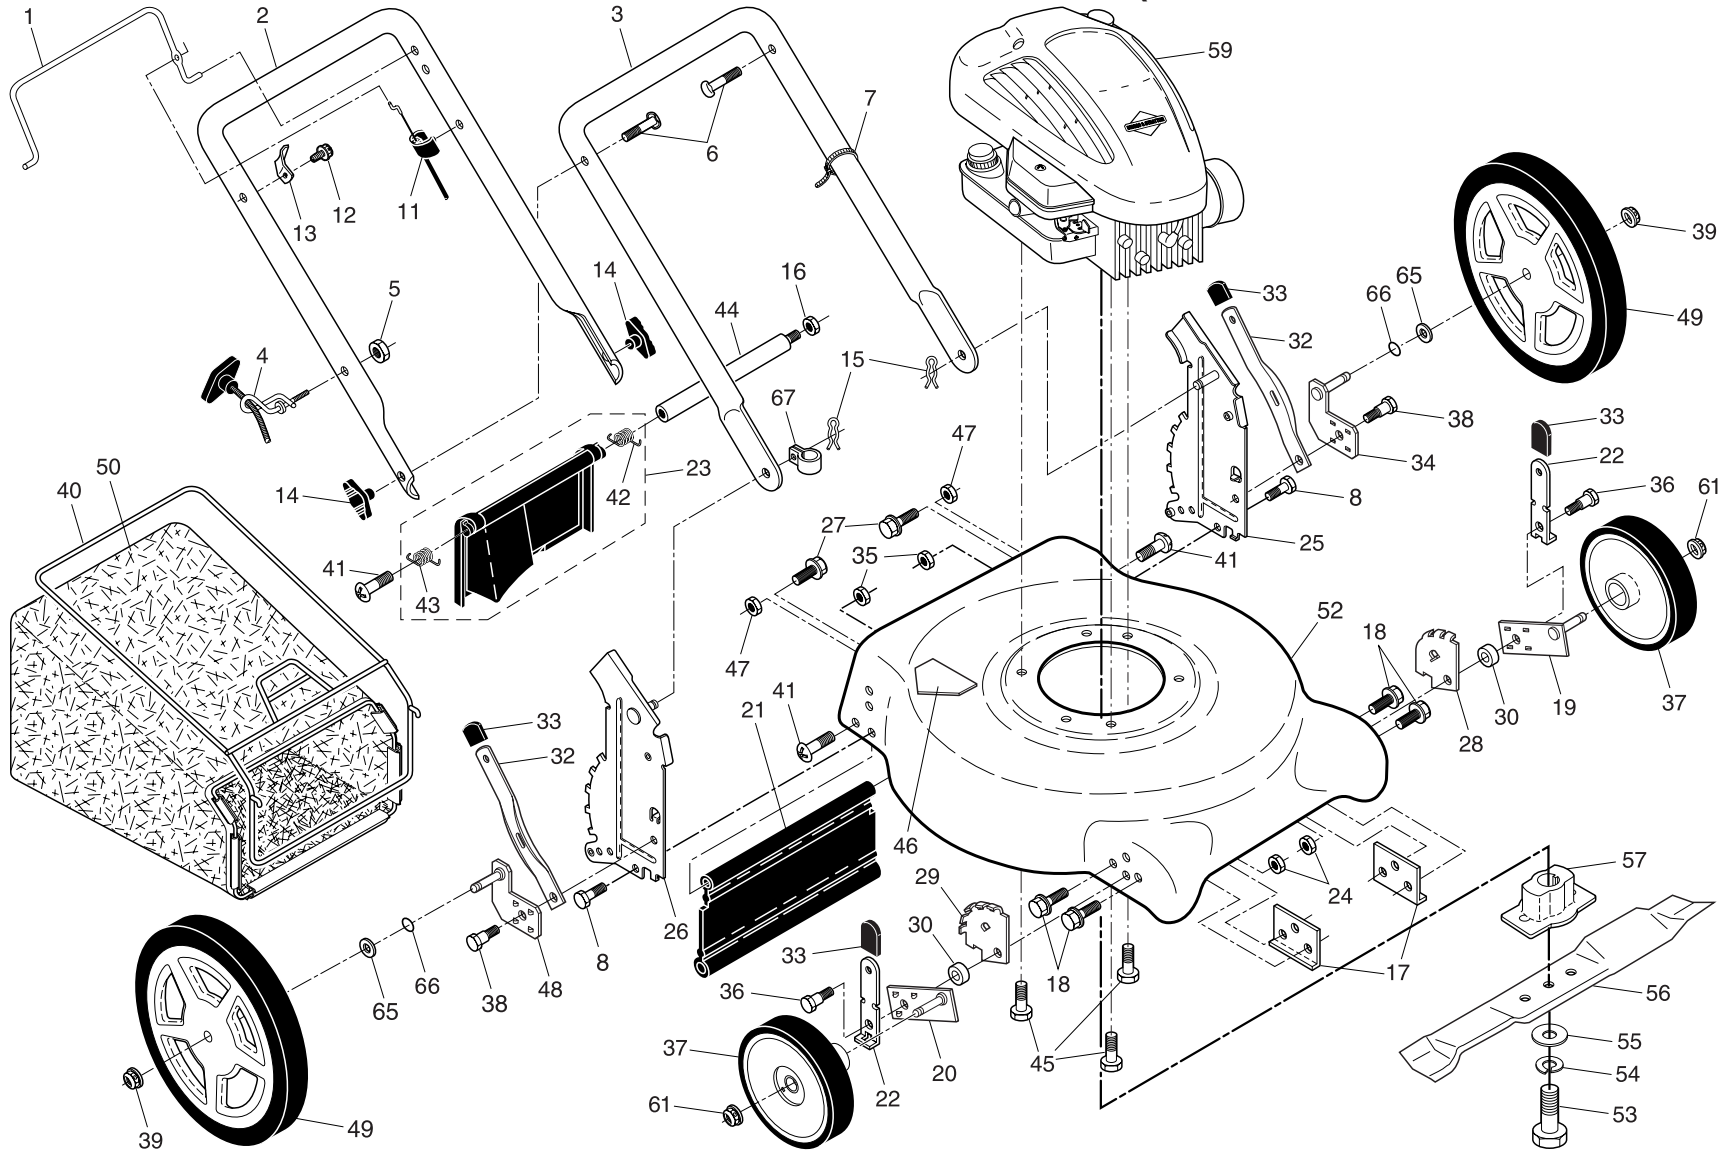

ROTARY LAWN MOWER - - MODEL NUMBER **PO45N21RH** (MFG. ID. NUMBER 96132001700)

2

ROTARY LAWN MOWER - - MODEL NUMBER **PO45N21RH** (MFG. ID. NUMBER 96132001700)

KEY NO.	PART NUMBER	DESCRIPTION	KEY NO.	PART NUMBER	DESCRIPTION	KEY NO.	PART NUMBER	DESCRIPTION
1	194177X428	Control Bar	26	194312X479	Handle Bracket Assy., RH	48	180410X004	Axle Arm Assy., Rear, RH
2	194179X479	Upper Handle	27	17600406	Screw 1/4-20 x 3/8	49	193929X427	Wheel & Tire Assembly, Rear 12 x 1-3/4
3	169708X479	Lower Handle	28	196664X007	Wheel Adjusting Bracket, Front, LH	50	402263	Grassbag
4	194788	Rope Guide				52	196540	Housing Assembly (Includes Key #17, 18 & 46)
5	132004	Nut, Hex	29	196663X007	Wheel Adjusting Bracket, Front, RH	53	851084	Hex Head Screw 3/8-24 x 1-3/8 Grade 8
6	191574	Handle Bolt	30	183901	Washer	54	850263	Helical Lockwasher
7	66426	Wire Tie	32	180080X004	Selector Spring, Rear	55	851074	Hardened Washer 21" Blade
8	74780512	Bolt, Hex Head 5/16-18 x 3/4	33	87877	Selector Knob	56	189028	Blade Adapter
11	176556	Engine Zone Control Cable	34	180409X004	Axle Arm Assembly, Rear, LH	57	193825	Engine, Briggs & Stratton, Model Number 10L902 (For engine service and replacement parts, call Briggs & Stratton at 1-800-233-3723)
12	750634	Hex Washer Head Screw #10-24 x 1/2	35	166785	Locknut, Hex 5/16-18	59	---	
13	86899X004	Up-Stop Bracket	36	160828	Shoulder Bolt 5/16-18			
14	189713X428	Handle Knob	37	193931X427	Wheel & Tire Assembly, Front 7 x 1-3/4			
15	51793	Hairpin Cotter	38	164362	Bolt, Shoulder			
16	191730	Nut, Hex, Flangelock	39	145212	Nut, Hex	61	83923	Flanged Locknut
17	165946X479	Support Bracket	40	194642	Frame, Grassbag	65	88348	Washer, Flat
18	17600406	Screw	41	88652	Hinge Screw	67	197991	Clip, Cable
19	186577X004	Axle Arm Assy., Front, LH	42	165766	Spring, LH	--	162300	Warning Decal (not shown)
20	186578X004	Axle Arm Assy., Front, RH	43	165767	Spring, RH	--	193732	Operator's Manual, English
21	189008	Rear Skirt	44	185819	Door Bolt	--	193734	Operator's Manual, French
22	168360X004	Selector Spring, Front	45	150406	Screw, Hex Head, Threaded, Rolled 3/8-16 x 1	--	402977	Repair Parts Manual, English / French
23	186612	Kit, Rear Door Assembly (Includes Springs)	46	107339X	Danger Decal			
24	73930500	Locknut, Hex 5/16-18	47	751153	Nut, Hex			
25	194310X479	Handle Bracket Assy., LH						

NOTE: All component dimensions given in U.S. inches. 1 inch = 25.4 mm.

IMPORTANT: Use only Original Equipment Manufacturer (O.E.M.) replacement parts. Failure to do so could be hazardous, damage your lawn mower and void your warranty.