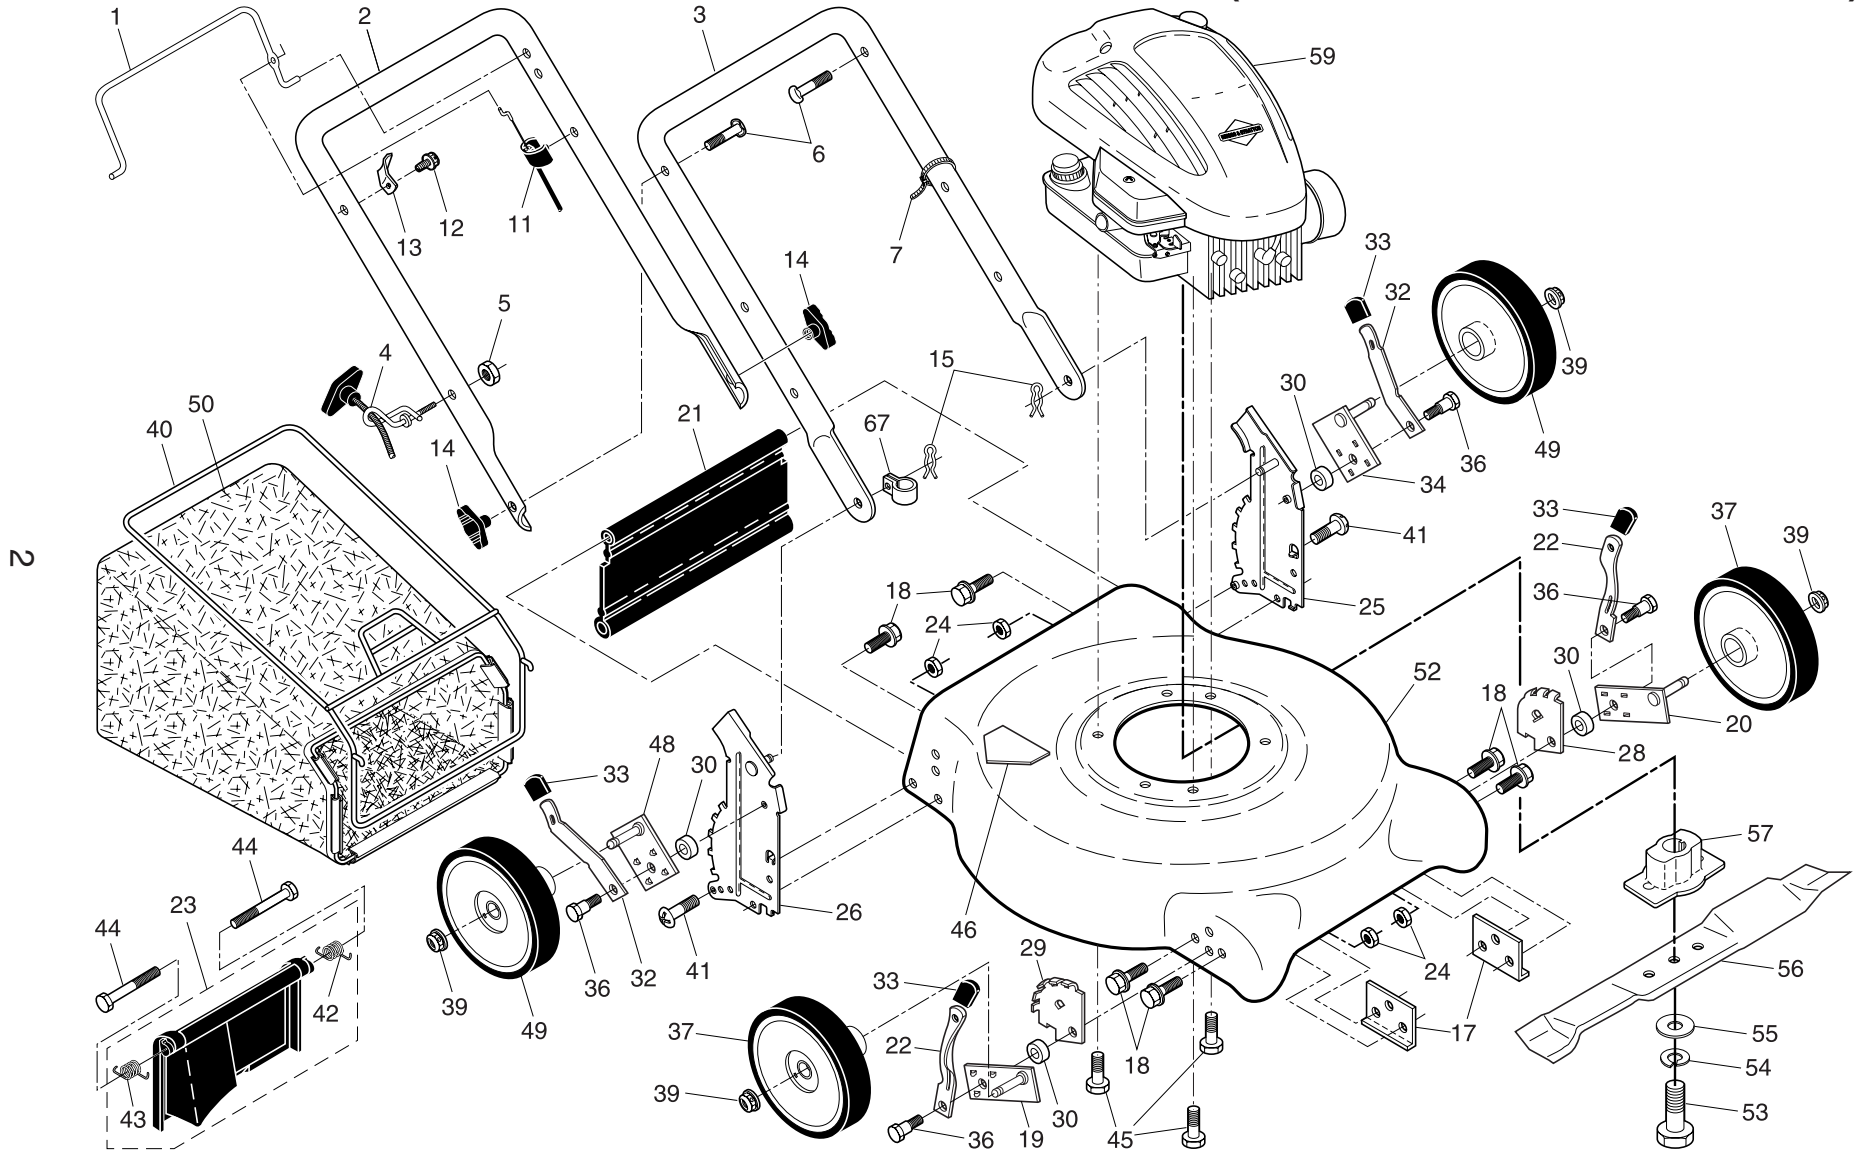

ROTARY LAWN MOWER - - MODEL NUMBER XT45N21R (MFG. ID. NUMBER 96132001800)

ROTARY LAWN MOWER - - MODEL NUMBER **XT45N21R** (MFG. ID. NUMBER 96132001800)

3

KEY NO.	PART NO.	DESCRIPTION	KEY NO.	PART NO.	DESCRIPTION
1	194177X428	Control Bar	36	160828	Shoulder Bolt 5/16-18
2	194179X479	Upper Handle	37	193931X427	Wheel & Tire Assembly, Front, 7"
3	169708X479	Lower Handle	39	83923	Flanged Locknut, Hex
4	194788	Rope Guide	40	194642	Frame, Grassbag
5	132004	Nut, Hex	41	88652	Hinge Screw
6	191574	Handle Bolt	42	165766	Spring, Rear Door, LH
7	66426	Wire Tie	43	165767	Spring, Rear Door, RH
11	176556	Cable, Engine Zone Control	44	184193	Bolt, Rear Door
12	750634	Hex Washer Head Screw	45	150406	Hex Head Thread Rolling Screw 3/8-16 x 1
13	86899X004	Up-Stop Bracket	46	107339	Danger Decal
14	189713X428	Knob, Handle	48	186575X004	Axle Arm Assembly, Rear, RH
15	51793	Hairpin Cotter	49	193905X427	Wheel & Tire Assembly, Rear, 8"
17	165946X479	Support Bracket	50	403299	Grassbag
18	17600406	Screw	52	403020	Kit, Lawn Mower Housing (Includes Key Numbers 17, 18 and 46)
19	186577X004	Axle Arm Assembly, Front, LH	53	851084	Hex Head Screw 3/8-24 x 1-3/8 Grade 8
20	186578X004	Axle Arm Assembly, Front, RH	54	850263	Helical Lockwasher
21	188987	Rear Skirt	55	851074	Hardened Washer
22	168360X004	Selector Spring, Front	56	189028	21" Blade
23	186612	Kit, Rear Door Assembly (Includes Springs)	57	193825	Blade Adapter
24	73930500	Locknut, Hex 5/16-18	59	- - -	Engine, Briggs & Stratton, Model Number 10L902 (For engine service and replacement parts, call Briggs & Stratton at 1-800-233-3723)
25	166111X479	Handle Bracket Assembly, LH	67	192770	Clip, Cable
26	166112X479	Handle Bracket Assembly, RH	--	162300	Warning Decal (not shown)
28	196664X007	Wheel Adjusting Bracket, Front, LH	--	193732	Operator's Manual, English
29	196663X007	Wheel Adjusting Bracket, Front, RH	--	193734	Operator's Manual, French
30	183901	Spacer	--	403019	Repair Parts Manual, English / French
32	169421X004	Selector Spring, Rear			
33	87877	Selector Knob			
34	186576X004	Axle Arm Assembly, Rear, LH			

NOTE: All component dimensions given in U.S. inches. 1 inch = 25.4 mm.

IMPORTANT: Use only Original Equipment Manufacturer (O.E.M.) replacement parts. Failure to do so could be hazardous, damage your lawn mower and void your warranty.