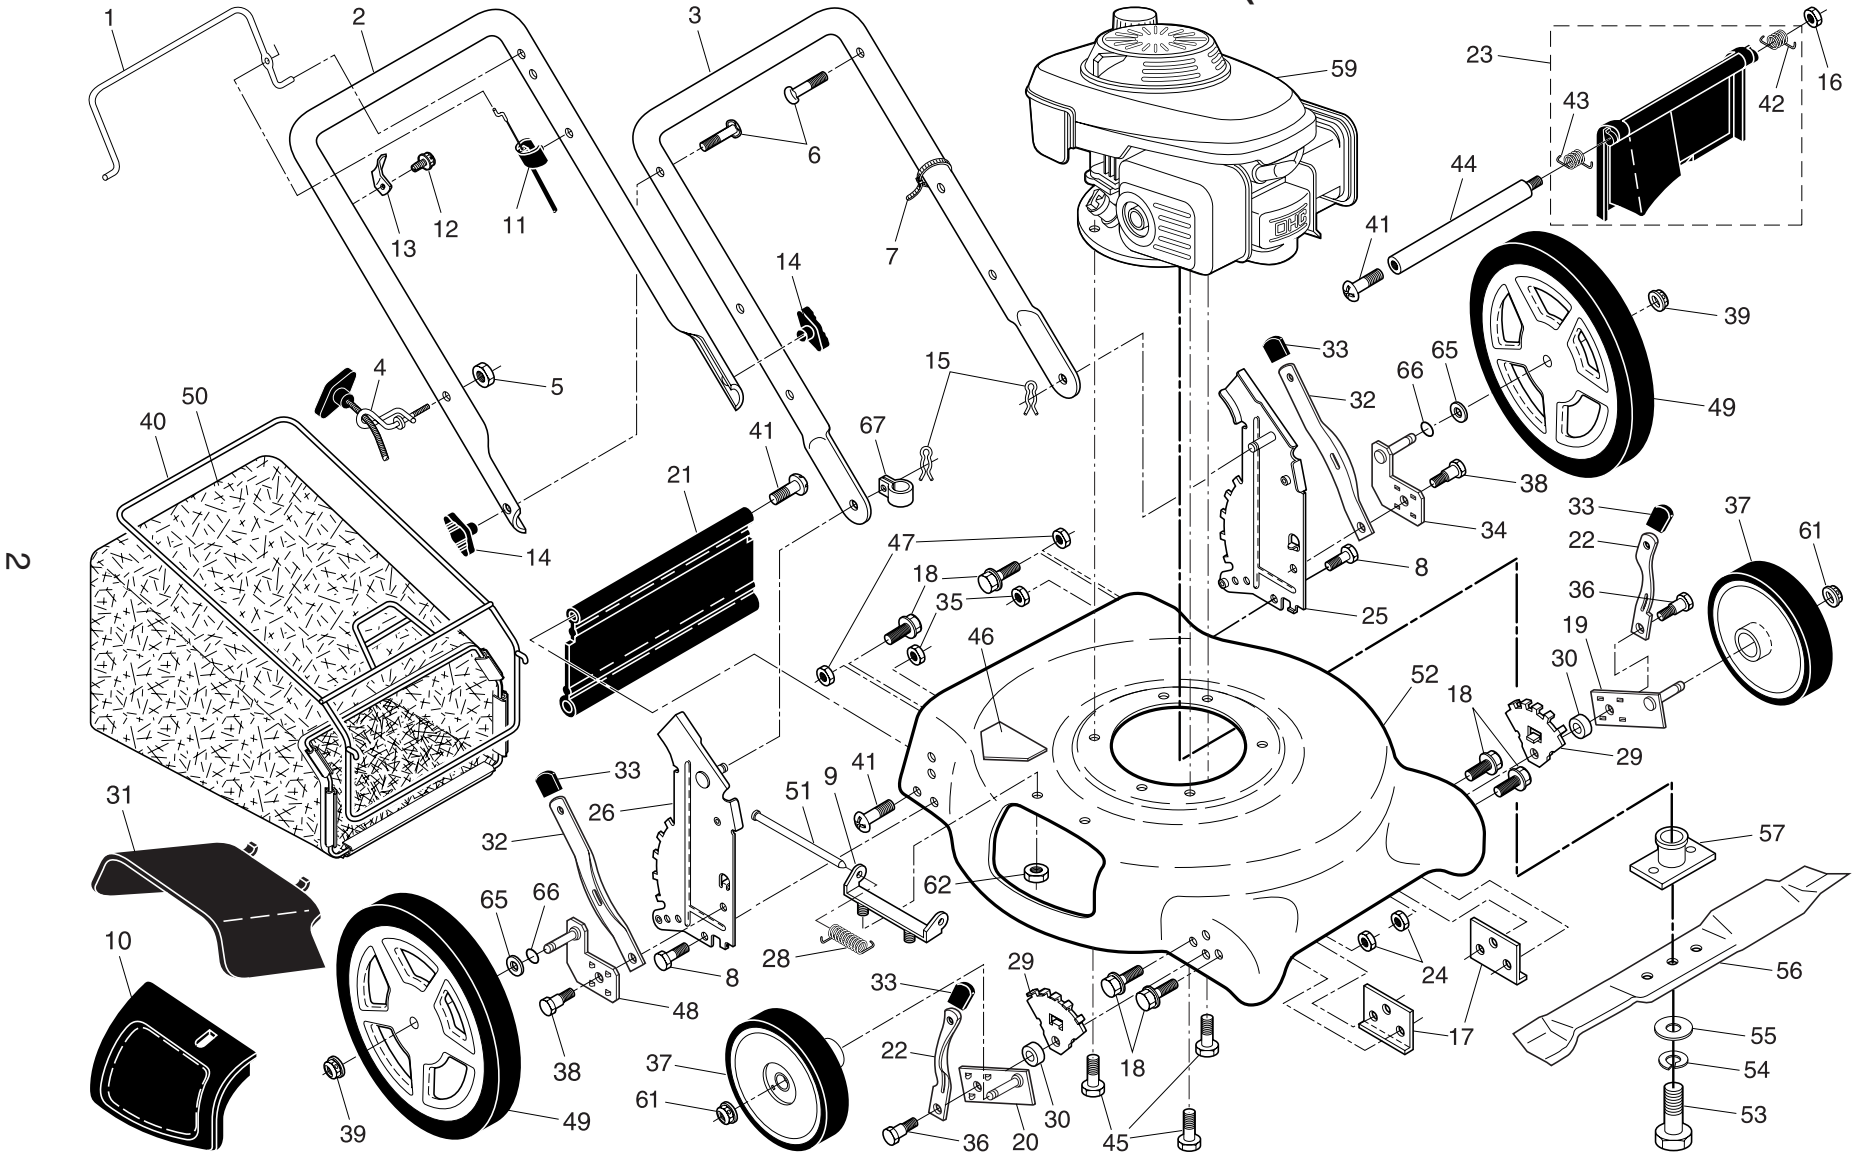

ROTARY LAWN MOWER - - MODEL NUMBER CH65N21RH (MFG. ID. NUMBER 96132002000)

ROTARY LAWN MOWER - - MODEL NUMBER **CH65N21RH** (MFG. ID. NUMBER 96132002000)

KEY NO.	PART NUMBER	DESCRIPTION	KEY NO.	PART NUMBER	DESCRIPTION	KEY NO.	PART NUMBER	DESCRIPTION
1	194177X428	Control Bar	26	194312X479	Handle Bracket Assy., RH	50	402024	Grassbag
2	194179X479	Upper Handle	28	152124	Spring, Hinge	51	147286	Rod, Hinge
3	169708X479	Lower Handle	29	160835X007	Wheel Adjusting Bracket	52	190020	Housing Assembly (Includes Key #17, 18 & 46)
4	194788	Rope Guide	30	183901	Washer			
5	132004	Nut, Hex	31	165760	Discharge Deflector	53	851084	Hex Head Screw 3/8-24 x 1-3/8 Grade 8
6	191574	Handle Bolt	32	180080X004	Selector Spring, Rear			
7	66426	Wire Tie	33	87877	Selector Knob	54	850263	Helical Lockwasher
8	74780512	Bolt, Hex Head 5/16-18 x 3/4	34	180409X004	Axle Arm Assembly, Rear, LH	55	851074	Hardened Washer
9	154132	Hinge Bracket Assembly	35	166785	Locknut, Hex 5/16-18	56	189028	21" Blade
10	165754	Mulcher Door	36	160828	Shoulder Bolt 5/16-18	57	193707	Blade Adapter
11	176556	Engine Zone Control Cable	37	403052X427	Wheel & Tire Assembly, Front, 8 x 1-3/4	59	---	Engine, Honda, Model Number GCV190 (For engine service and replacement parts, call Honda Engines at 1-800-426-7701)
12	750634	Hex Washer Head Screw #10-24 x 1/2	38	164362	Bolt, Shoulder			
13	86899X004	Up-Stop Bracket	39	145212	Nut, Hex			
14	189713X428	Handle Knob	40	194642	Frame, Grassbag			
15	51793	Hairpin Cotter	41	88652	Hinge Screw			
16	191730	Nut, Hex, Flangelock	42	165766	Spring, LH	61	83923	Flanged Locknut
17	165946X479	Support Bracket	43	165767	Spring, RH	62	73800400	Nut, Hex
18	17600406	Screw	44	185819	Door Bolt	65	88348	Washer, Flat
19	186577X004	Axle Arm Assy., Front, LH	45	150406	Screw, Hex Head, Threaded, Rolled 3/8-16 x 1	66	197480	O-Ring
20	186578X004	Axle Arm Assy., Front, RH				67	197991	Clip, Cable
21	189008	Rear Skirt	46	107339X	Danger Decal	--	162300	Warning Decal (not shown)
22	168360X004	Selector Spring, Front	47	751153	Nut, Hex	--	193732	Operator's Manual, English
23	186612	Kit, Rear Door Assembly (Includes Springs)	48	180410X004	Axle Arm Assy., Rear, RH	--	193734	Operator's Manual, French
24	73930500	Locknut, Hex 5/16-18	49	193907X427	Wheel & Tire Assembly, Rear 12 x 1-3/4	--	403051	Repair Parts Manual, English / French
25	194310X479	Handle Bracket Assy., LH						

NOTE: All component dimensions given in U.S. inches. 1 inch = 25.4 mm.

IMPORTANT: Use only Original Equipment Manufacturer (O.E.M.) replacement parts. Failure to do so could be hazardous, damage your lawn mower and void your warranty.