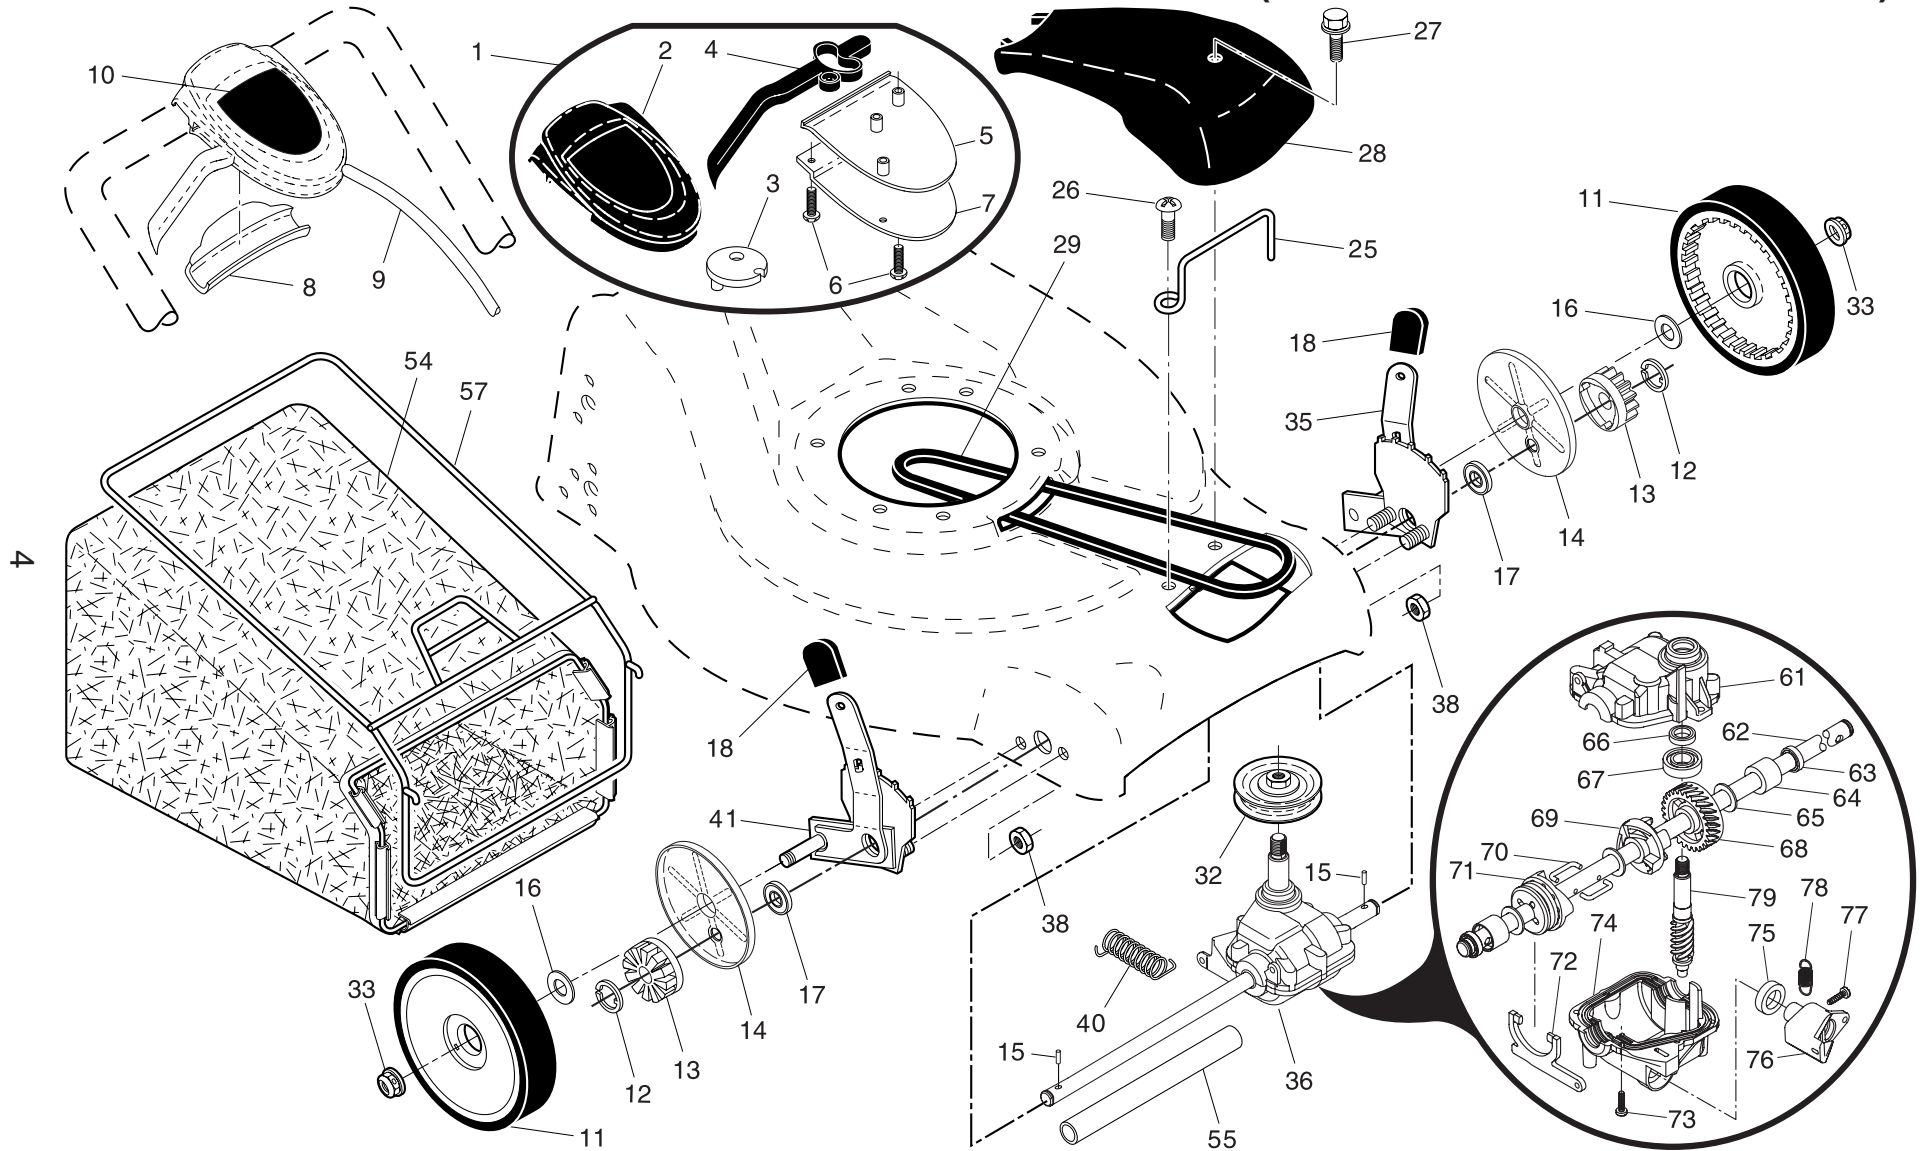

ROTARY LAWN MOWER - - MODEL NUMBER PR55Y21RHP (MFG. ID. NUMBER 96142002200)

ROTARY LAWN MOWER - - MODEL NUMBER **PR55Y21RHP** (MFG. ID. NUMBER 96142002200)

KEY NO.	PART NO.	DESCRIPTION	KEY NO.	PART NO.	DESCRIPTION
1	196269	Drive Control Assembly (Includes Cable)	36	188296	Gear Case Assembly, Complete
2	195745	Cover, Top	38	73800400	Locknut, Hex 1/4-20
3	187353	Pulley	40	192849	Spring
4	195585	Lever	41	195107	Kit, Wheel Adjuster, RH (Includes Knob and Bearing)
5	195744	Cover, Bottom			
6	181698	Screw #8 x .62	54	402460	Grassbag Assembly
7	400235X479	Mounting Bracket	55	175739	Driveshaft Cover
8	184987	Cap, Bottom	57	194643	Frame, Grassbag
9	196180	Cable, Drive	61	196886	Case, Upper
10	195175	Decal, Drive Control Operation	62	196885	Shaft, Output
11	193912X421	Wheel & Tire Assembly, Front	63	183508	Seal, Output Shaft
12	12000058	E-Ring	64	183511	Bushing
13	750003	Pinion	65	183509	Washer
14	189403	Dust Cover	66	183514	Seal, Worm Shaft
15	191017	Pawl, Drive	67	183506	Bearing, Ball
16	67725	Washer 1/2 x 1-1/2 x .134	68	183499	Gear, 27 Teeth
17	191039	Bearing, Wheel Adjuster	69	196884	Fixed Dog Clutch
18	87877	Selector Knob	70	183505	Wireform
25	198897X004	Keeper, Belt	71	196883	Movable Dog Clutch
26	150078	Screw	72	196882	Fork
27	175262	Pan Head Tapping Screw #10-24 x 2-3/4	73	183513	Screw, Case
28	194406X428	Drive Cover	74	196881	Case, Lower
29	196853	V-Belt	75	196880	Seal, Lever
32	194018	Drive Pulley	76	196879	Lever
33	83923	Locknut, Hex	77	196878	Screw, Lever
35	195110	Kit, Wheel Adjuster, LH (Includes Knob and Bearing)	78	196877	Spring
			79	183502	Shaft, Worm

NOTE: All component dimensions given in U.S. inches. 1 inch = 25.4 mm.

IMPORTANT: Use only Original Equipment Manufacturer (O.E.M.) replacement parts. Failure to do so could be hazardous, damage your lawn mower and void your warranty.