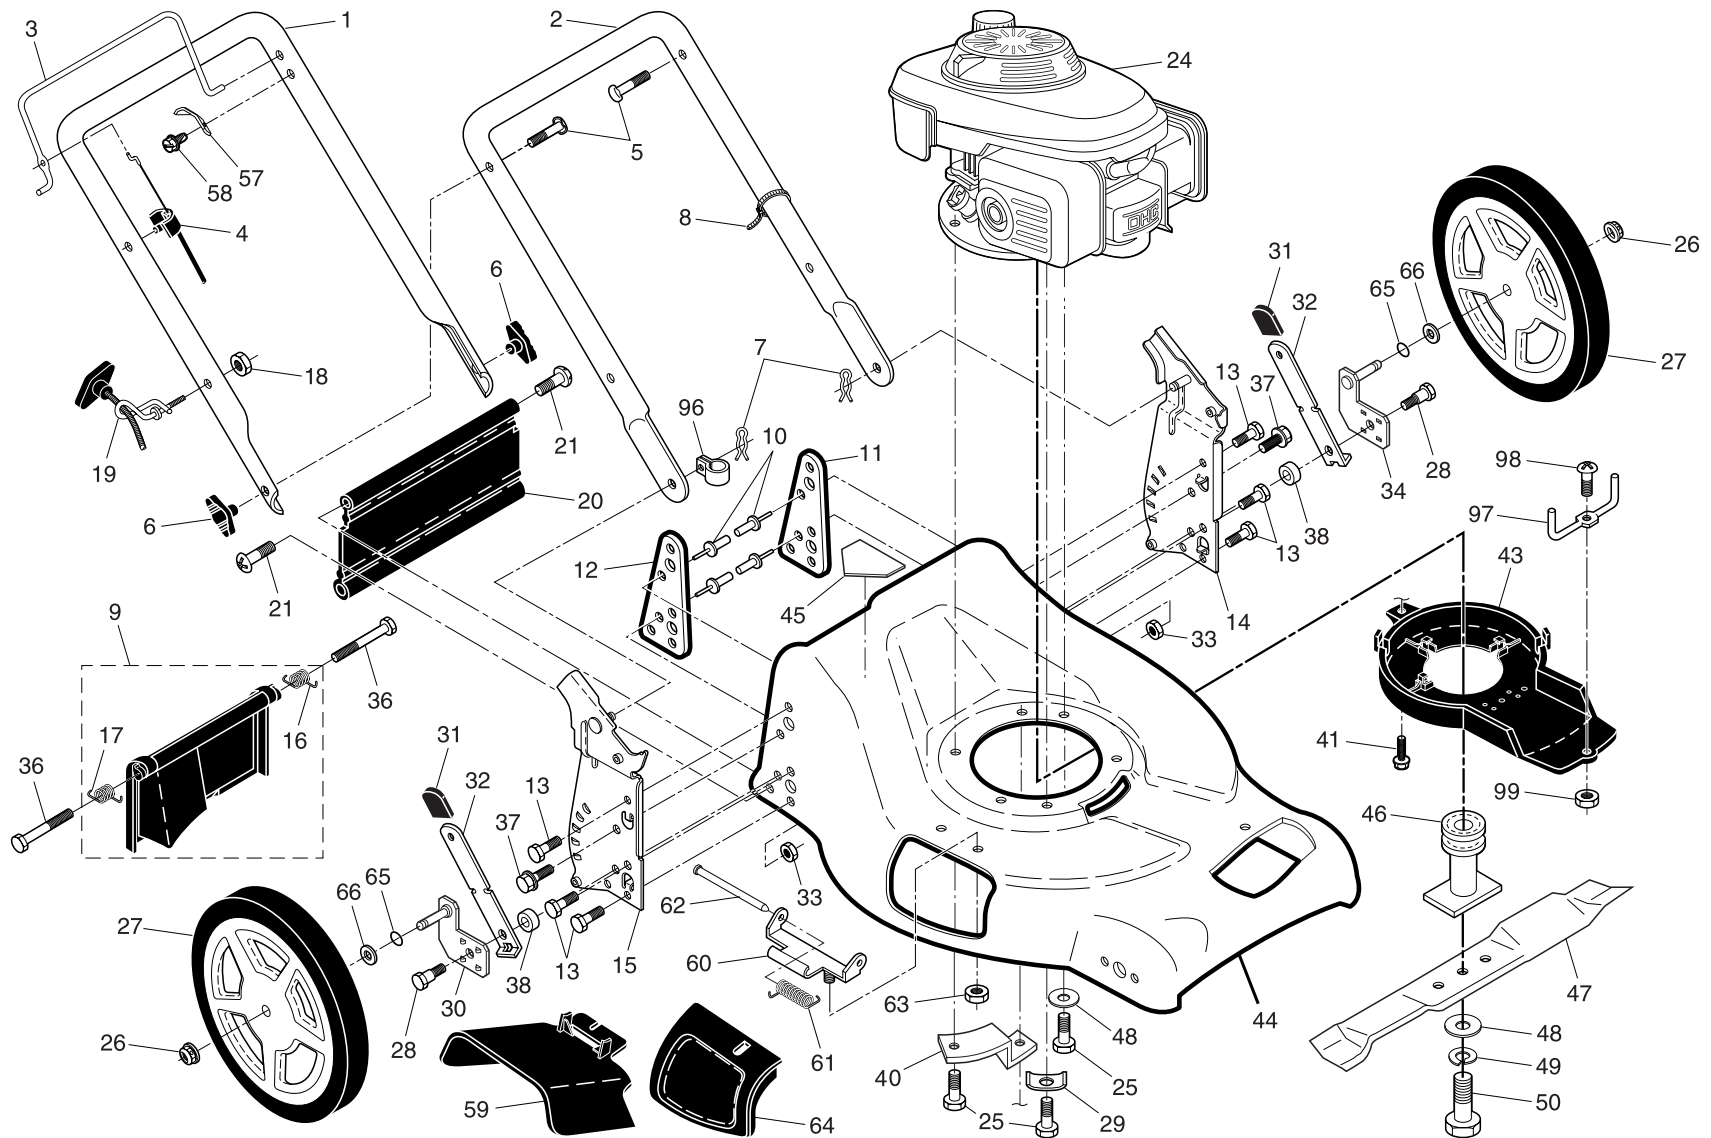

ROTARY LAWN MOWER - - MODEL NUMBER PR55Y21RHP (MFG. ID. NUMBER 96142002200)

2

ROTARY LAWN MOWER - - MODEL NUMBER **PR55Y21RHP** (MFG. ID. NUMBER 96142002200)

KEY NO.	PART NO.	DESCRIPTION	KEY NO.	PART NO.	DESCRIPTION	KEY NO.	PART NO.	DESCRIPTION
1	194579X479	Upper Handle			replacement parts,	45	107339X	Danger Decal
2	151721X479	Lower Handle			call Honda Engines	46	194037	Blade Adapter / Pulley
3	194580X428	Control Bar			at 1-800-426-7701)	47	189028	Blade, 21"
4	183567	Engine Zone Control Cable	25	150406	Screw, Hex Head, Threaded,	48	851074	Hardened Washer
5	191574	Handle Bolt			Rolled 3/8-16 x 2	49	850263	Helical Washer 3/8
6	189713X428	Handle Knob	26	145212	Nut, Hex, Flangelock 3/8-16	50	851084	Bolt, Hex Head, Grade 8
7	51793	Hairpin Cotter	27	193906X421	Wheel & Tire Assembly,	57	850733X004	Upstop Bracket
8	66426	Wire Tie			Rear, 12"	58	750634	Screw #10-24 x 1/2
9	180479	Kit, Rear Door (Includes	28	160828	Bolt, Shoulder 5/16-18	59	175071	Discharge Deflector
		Key Numbers 16 and 17)	29	851201X004	Washer, Engine, Zinc-Plated	60	175735	Hinge Bracket
10	128415	Pop Rivet	30	193126X004	Axle Arm Assy., Rear, RH	61	193000	Spring, Torsion
ω 11	175069X479	Support Bracket, LH	31	87877	Selector Knob	62	175650	Rod, Hinge
12	175070X479	Support Bracket, RH	32	175060X004	Selector Spring	63	73800400	Nut, Hex
13	17060410	Screw 1/4-20 x 5/8	33	73800500	Nut, Hex, Nylock 5/16-18	64	175066	Mulcher Door
14	181017X479	Handle Bracket Assy., LH	34	193127X004	Axle Arm Assy., Rear, LH	65	197480	O-Ring
15	181016X479	Handle Bracket Assy., RH	36	184193	Bolt, Rear Door	66	88348	Washer, Flat 3/8
16	180071	Spring, Rear Door, LH	37	150078	Thread Cutting Screw	96	197991	Clip, Cable
17	180072	Spring, Rear Door, RH			w/Sems 5/16-18 x 3/4	97	197162	Belt Keeper
18	132004	Keps Locknut 1/4-20	38	19112206	Washer, Flat .34 x 1.38	98	182227	Screw
19	194788	Rope Guide	40	188839X004	Mounting Bracket,	99	182228	Nut, Hex
20	189005	Rear Skirt			Debris Shield	--	162300	Warning Decal (not shown)
21	88652	Hinge Screw 1/4-20 x 1-1/4	41	192325	Screw, Debris Shield	--	193733	Operator's Manual, English
24	---	Engine, Honda, Model	43	198910	Debris Shield	--	193736	Operator's Manual, French
		Number GCV160	44	176710	Kit, Housing (Includes Key	--	402478	Repair Parts Manual,
		(For engine service and			Numbers 10, 11, 12 and 45)			English / French

NOTE: All component dimensions given in U.S. inches. 1 inch = 25.4 mm.

IMPORTANT: Use only Original Equipment Manufacturer (O.E.M.) replacement parts. Failure to do so could be hazardous, damage your lawn mower and void your warranty.