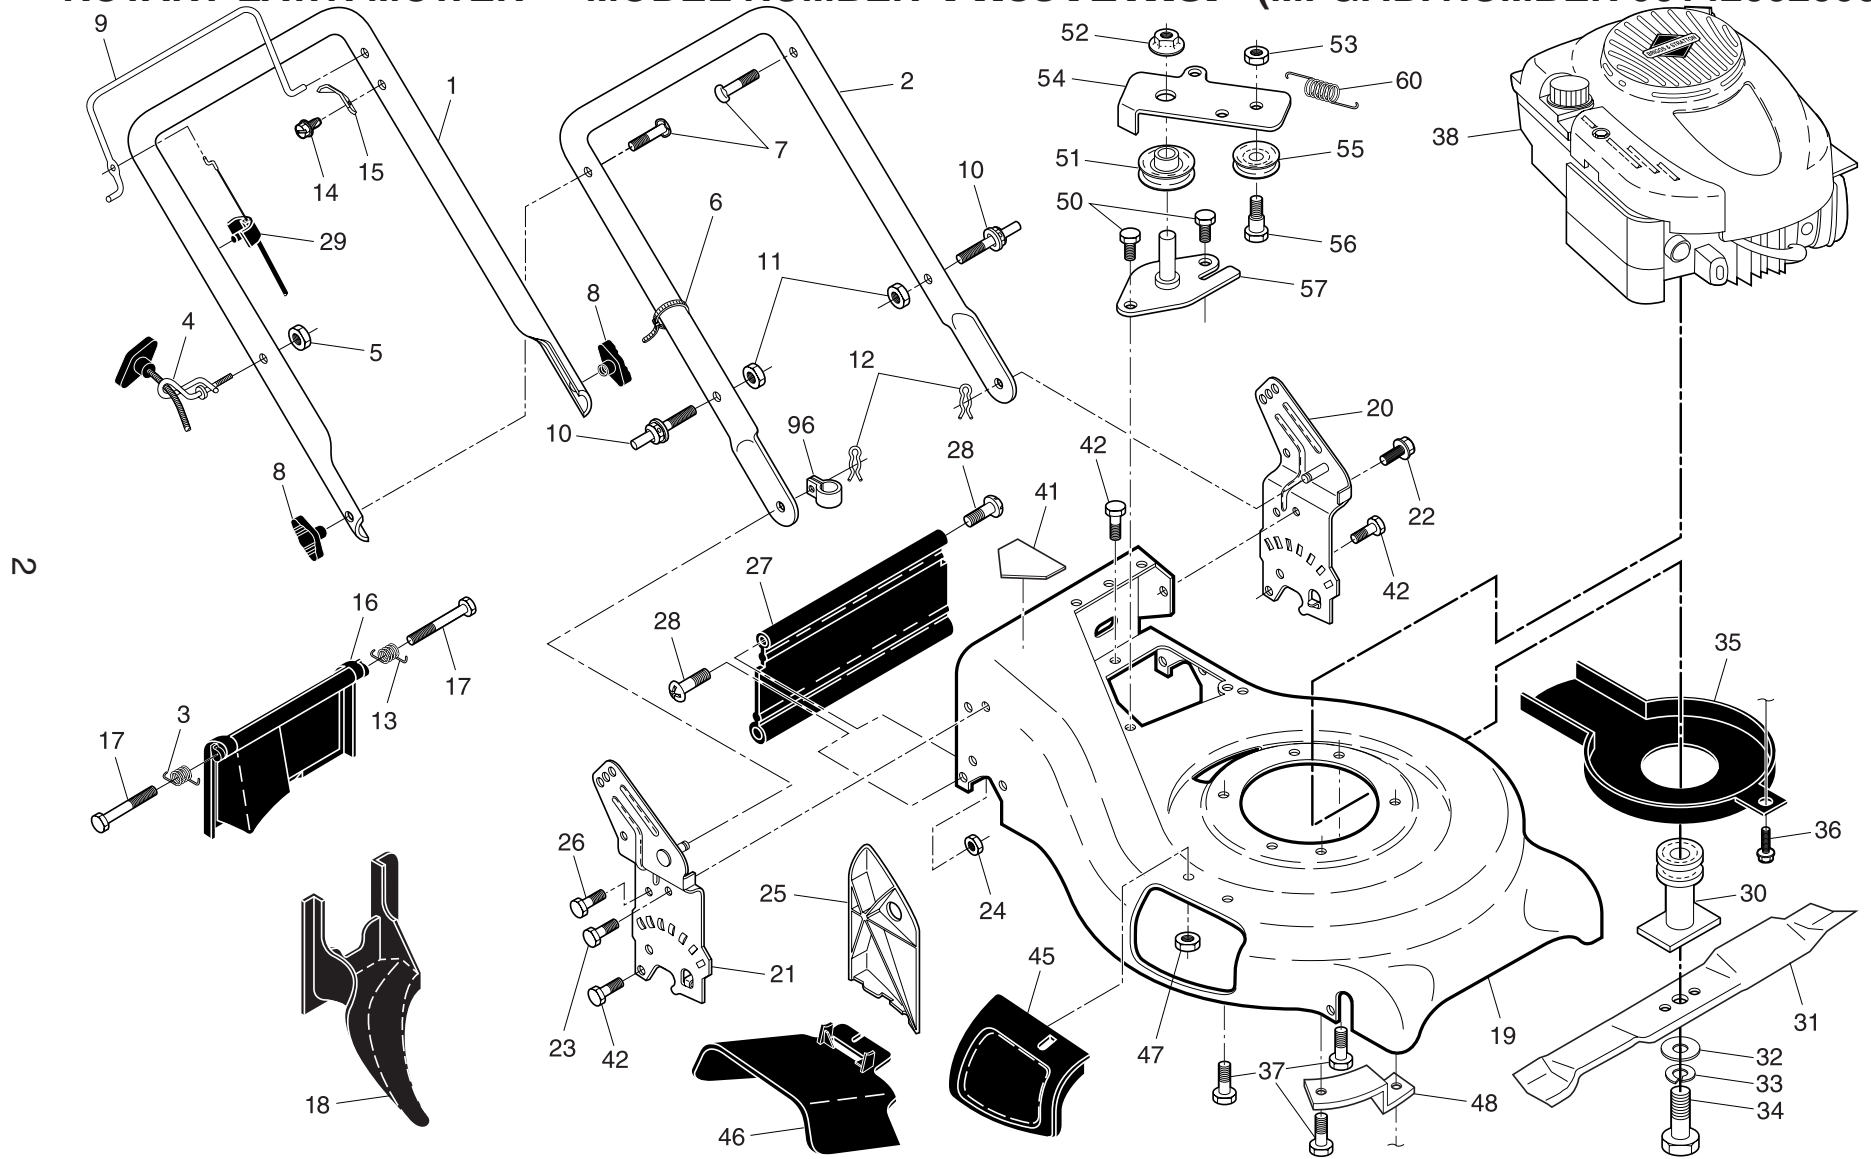

ROTARY LAWN MOWER - - MODEL NUMBER PR65Y21RSP (MFG. ID. NUMBER 96142002600)

2

ROTARY LAWN MOWER - - MODEL NUMBER **PR65Y21RSP** (MFG. ID. NUMBER 96142002600)

3

KEY NO.	PART NO.	DESCRIPTION	KEY NO.	PART NO.	DESCRIPTION
1	194203X479	Handle, Upper	31	189028	Blade, 21"
2	193664X479	Handle, Lower	32	851074	Washer
3	186053	Spring, Rear Door, RH	33	850263	Washer, Lock
4	194788	Rope Guide	34	851084	Bolt, Hex Head
5	132004	Nut, Hex, with Lockwasher Insert 1/4-20	35	188786	Debris Shield
6	66426	Wire, Tie	36	192325	Bolt
7	191574	Bolt, Handle 5/16-18 x 2-5/8	37	150406	Bolt, Engine
8	189713X428	Knob, Handle	38	- - -	Engine, Briggs & Stratton, Model Number 123K02 (For engine service and replacement parts, call Briggs & Stratton at 1-800-233-3723)
9	194199X428	Control Bar			
10	188821	Bolt, Carriage			
11	73930500	Locknut, Hex 5/16-18	41	107339X	Danger Decal
12	51793	Cotter, Hairpin	42	54583	Screw
13	186052	Spring, Rear Door, LH	45	183058X428	Mulcher Door Assembly
14	750634	Screw	46	169699X428	Discharge Guard
15	850733X004	Bracket, Upstop	47	88349	Nut, Hex
16	185855X428	Rear Door Assembly	48	188839X004	Mounting Bracket, Debris Shield
17	184193	Bolt, Rear Door	50	57808	Screw
18	198170	Plug, Mulcher	51	193791	Pulley, Idler
19	402487	Kit, Housing	52	145212	Flanged Nut
20	192980X479	Handle Bracket Assembly, LH	53	155552	Locknut
21	192979X479	Handle Bracket Assembly, RH	54	193792X004	Idler Arm
22	150078	Screw, Hex Washer Head	55	166043	Idler Pulley
23	163183	Bolt, Hex Head 5/16-18 x 5/8	56	160829	Shoulder Bolt
24	73800500	Nut, Hex, with Lockwasher Insert 5/16-18	57	193315	Bracket Assembly
25	161333	Baffle, Side	60	182226	Spring, Return
26	163409	Screw #12 x 5/8	96	197991	Clip, Cable
27	192876	Skirt, Rear	--	162300	Warning Decal (not shown)
28	88652	Screw, Hinge 1/4-20 x 1.25	--	193733	Operator's Manual, English
29	191221	Cable, Engine Zone Control	--	193736	Operator's Manual, French
30	189179	Blade Adapter / Pulley	--	402989	Repair Parts Manual, English / French

NOTE: All component dimensions given in U.S. inches. 1 inch = 25.4 mm.

IMPORTANT: Use only Original Equipment Manufacturer (O.E.M.) replacement parts. Failure to do so could be hazardous, damage your lawn mower and void your warranty.