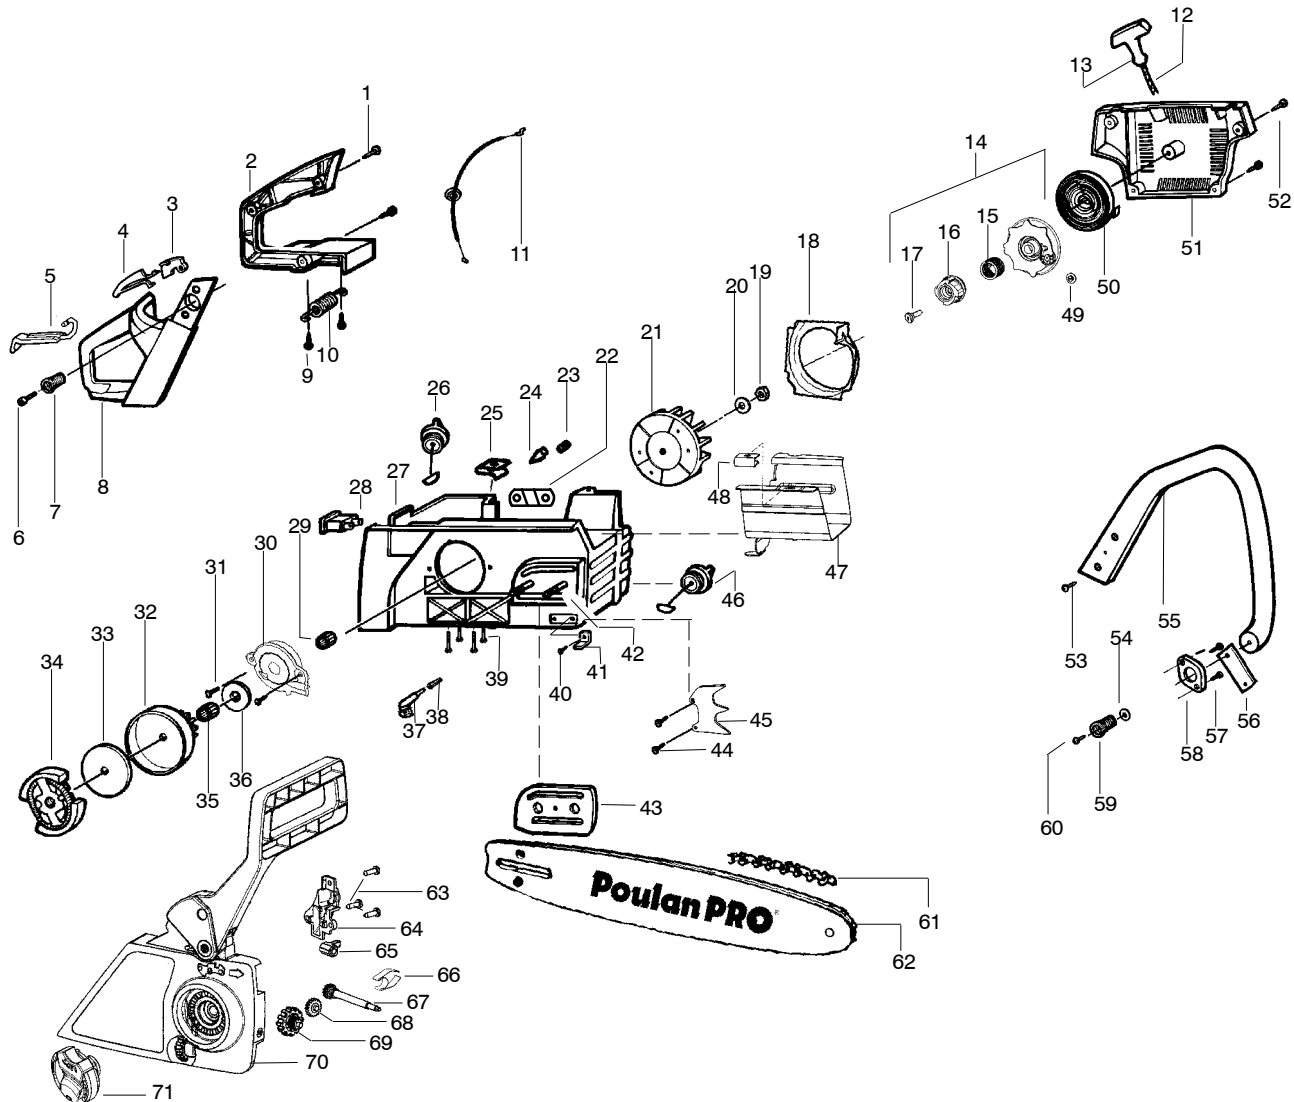

✓ = NEW PART NUMBER FOR THIS IPL ★ = REFER TO THE SERVICE REFERENCE INDICATED FOR MORE INFORMATION. (LOCATED AT END OF IPL)
 ● = THESE PARTS ARE ILLUSTRATED FOR CLARITY. ORDER COMPLETE ASSEMBLY.

Ref.	Part No.	Description	Ref.	Part No.	Description	Ref.	Part No.	Description
1.	530015957	Screw	26.	530010845	Assy-Fuel Cap	49.	530016080	Screw
2.	530071272	Cover-Handle (kit)	27.	530037551	Assy-Chassis (Incl. 22,23,24,26,42,46)	50.	530042095	Spring-Recoil
3.	530036097	Trigger-Throttle				51.	545008803	Housing-Fan
4.	530036098	Lockout-Throttle				52.	530015892	Screw
5.	530053443	Lever-Choke	28.	530069572	Kit-Switch	53.	530015814	Screw
6.	530015937	Screw	29.	530029833	Worm-Oil Pump	54.	530015158	Washer
7.	530038985	Spring-Isolator	30.	530014410	Assy.-Oil Pump	55.	530038327	Handle-Front
8.	530071272	Handle-Rear (kit)	31.	530015896	Screw	56.	530036113	Front Strap-AV
9.	530015906	Screw	32.	530069342	Kit-Clutch Drum (Incl. #35)	57.	530015775	Screw-Plate
10.	530038986	Spring-Isolator	33.	530015611	Washer-Clutch	58.	530036101	Plate-Isolator
11.	530038471	Assy-Throttle Cable (Incl. Grommet)	34.	530014949	Assy-Clutch	59.	530038985	Spring-Isolator
12.	530069232	Kit-Rope	35.	530032119	Bearing-Clutch	60.	530015984	Screw
13.	530056422	Handle-Starter	36.	530015907	Washer-Thrust	61.	952051310	Chain"- 20"
14.	530071966	Kit-Starter EPS (Incl. 15,16,17,49)	37.	545047801	Pickup-Oil	62.	545049001	Bar -20"
15.	530021180	Spring EPS	38.	530056533	Filter-Oil	63.	530016064	Screw
16.	530059677	Hub-Starter EPS	39.	530016037	Screw	64.	545051201	Cover-Gear
17.	530021179	Screw-Shoulder	40.	530015814	Screw	65.	545060501	Pin-Bar Adjust
18.	530047667	Plate-Baffle Fan	41.	530029850	Chain Catcher	66.	545149301	Clip-Spring
19.	530016134	Nut-Flywheel	42.	530015877	Bar Bolt	67.	545060401	Screw-Adjuster
20.	530015127	Washer-Flywheel	43.	530047855	Bar Plate	68.	545060201	Gear-Idler
21.	530059637	Assy-Flywheel	44.	530016439	Screw	69.	545090501	Wheel-Gear Adjust
22.	530036043	Plate-Support (Bar Stud)	45.	530014381	Kit-Spike Assy(incl#44)	70.	545081874	Kit -ChainBrake Assy. (Incl. Knob)
23.	530029868	Plug-Vent	46.	530057236	Assy-Oil Cap	71.	545081875	Kit - EZT Knob
24.	530026119	Valve-Check	47.	530055406	Shield-Heat			
25.	530015922	Nut-Speed	48.	530055322	Clip-"U"			