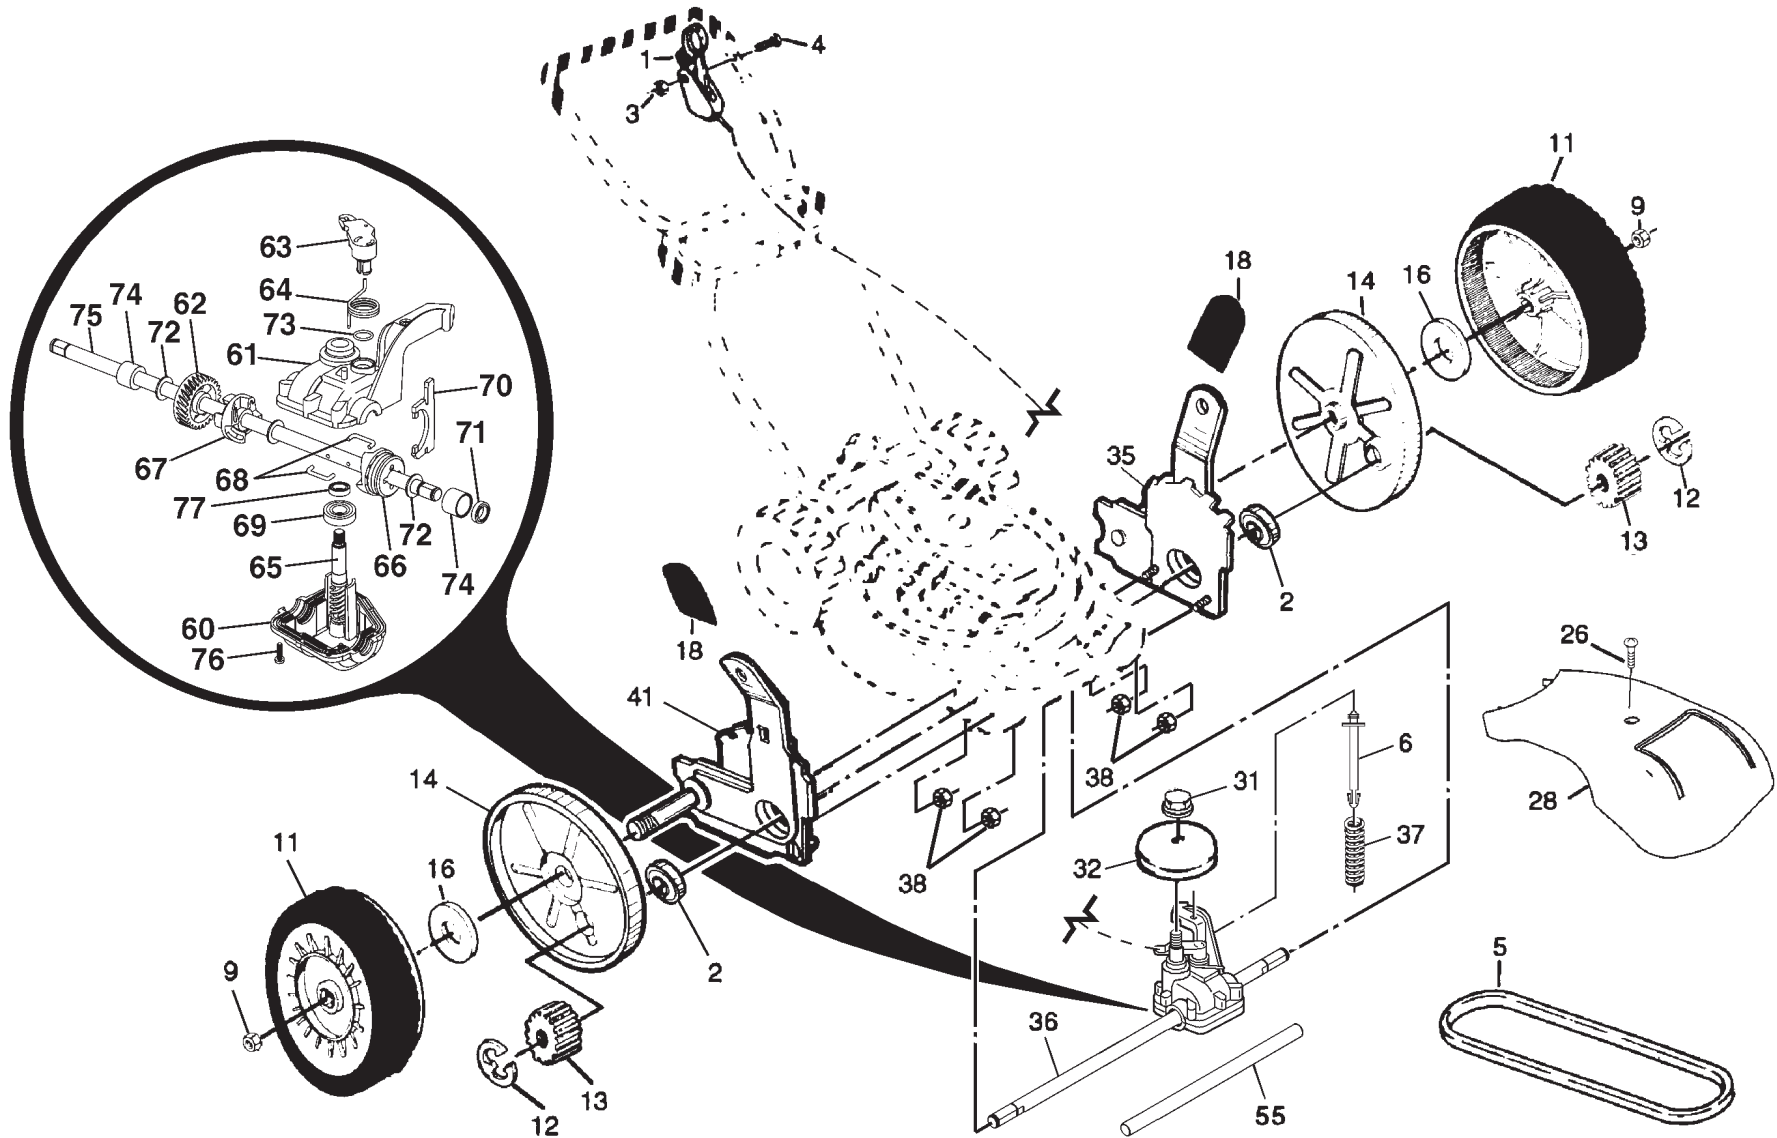

Available accessories not included with lawn mower:
 -- GCK5000 Grass Catcher Assembly

NOTE: All component dimensions given in U.S. inches.
 1 inch = 25.4 mm

ROTARY LAWN MOWER - - MODEL NUMBER AG62522SH (AG62522SHA)

4

ROTARY LAWN MOWER - - MODEL NUMBER AG62522SH (AG62522SHA)

KEY NO.	PART NO.	DESCRIPTION
1	184588	Control Cable Assembly
2	88058	Bearing, Wheel Adjuster
3	191730	Nut, Hex, Flanged 1/4-20
4	158755	Hex Washer Head Screw 1/4-20 x 2.12
5	146527	V-Belt
6	150495	Spring Retainer
9	145212	Locknut
11	180766	Wheel & Tire Assembly
12	12000058	E-Ring
13	137054	Pinion
14	180504	Dust Cover
16	67725	Washer 1/2 x 1-1/2 x .134
18	87877	Selector Knob
26	143603	Pan Head Tapping Screw #10-24 x 2-3/4
28	190705X428	Drive Cover
31	132010	Hex Flange Nut
32	189407	Drive Pulley
35	152018	Kit, Wheel Adjuster, LH (Includes Knob and Bearing)
36	187211	Gear Case Assembly, Complete
37	137090	Spring
38	73800400	Locknut 1/4-20

KEY NO.	PART NO.	DESCRIPTION
41	152019	Kit, Wheel Adjuster, RH (Includes Knob and Bearing)
55	86012	Driveshaft Cover
60	183497	Case, Lower (Use Dow Corning #709 to reseal)
61	183498	Case, Upper (Use Dow Corning #709 to reseal)
62	183499	Gear, 27 Teeth
63	183500	Lever, Clutch
64	183501	Spring, Return
65	183502	Shaft, Input
66	183503	Dog, Movable
67	183504	Dog, Fixed
68	183505	Wire, Formed
69	183506	Bearing, Ball
70	183507	Fork, Shift
71	183508	Seal, Output Shaft
72	183509	Washer
73	183510	Seal, Case
74	183511	Bushing
75	187521	Shaft, Output
76	183513	Screw
77	183514	Seal, Input Shaft

NOTE: All component dimensions given in U.S. inches.
1 inch = 25.4 mm