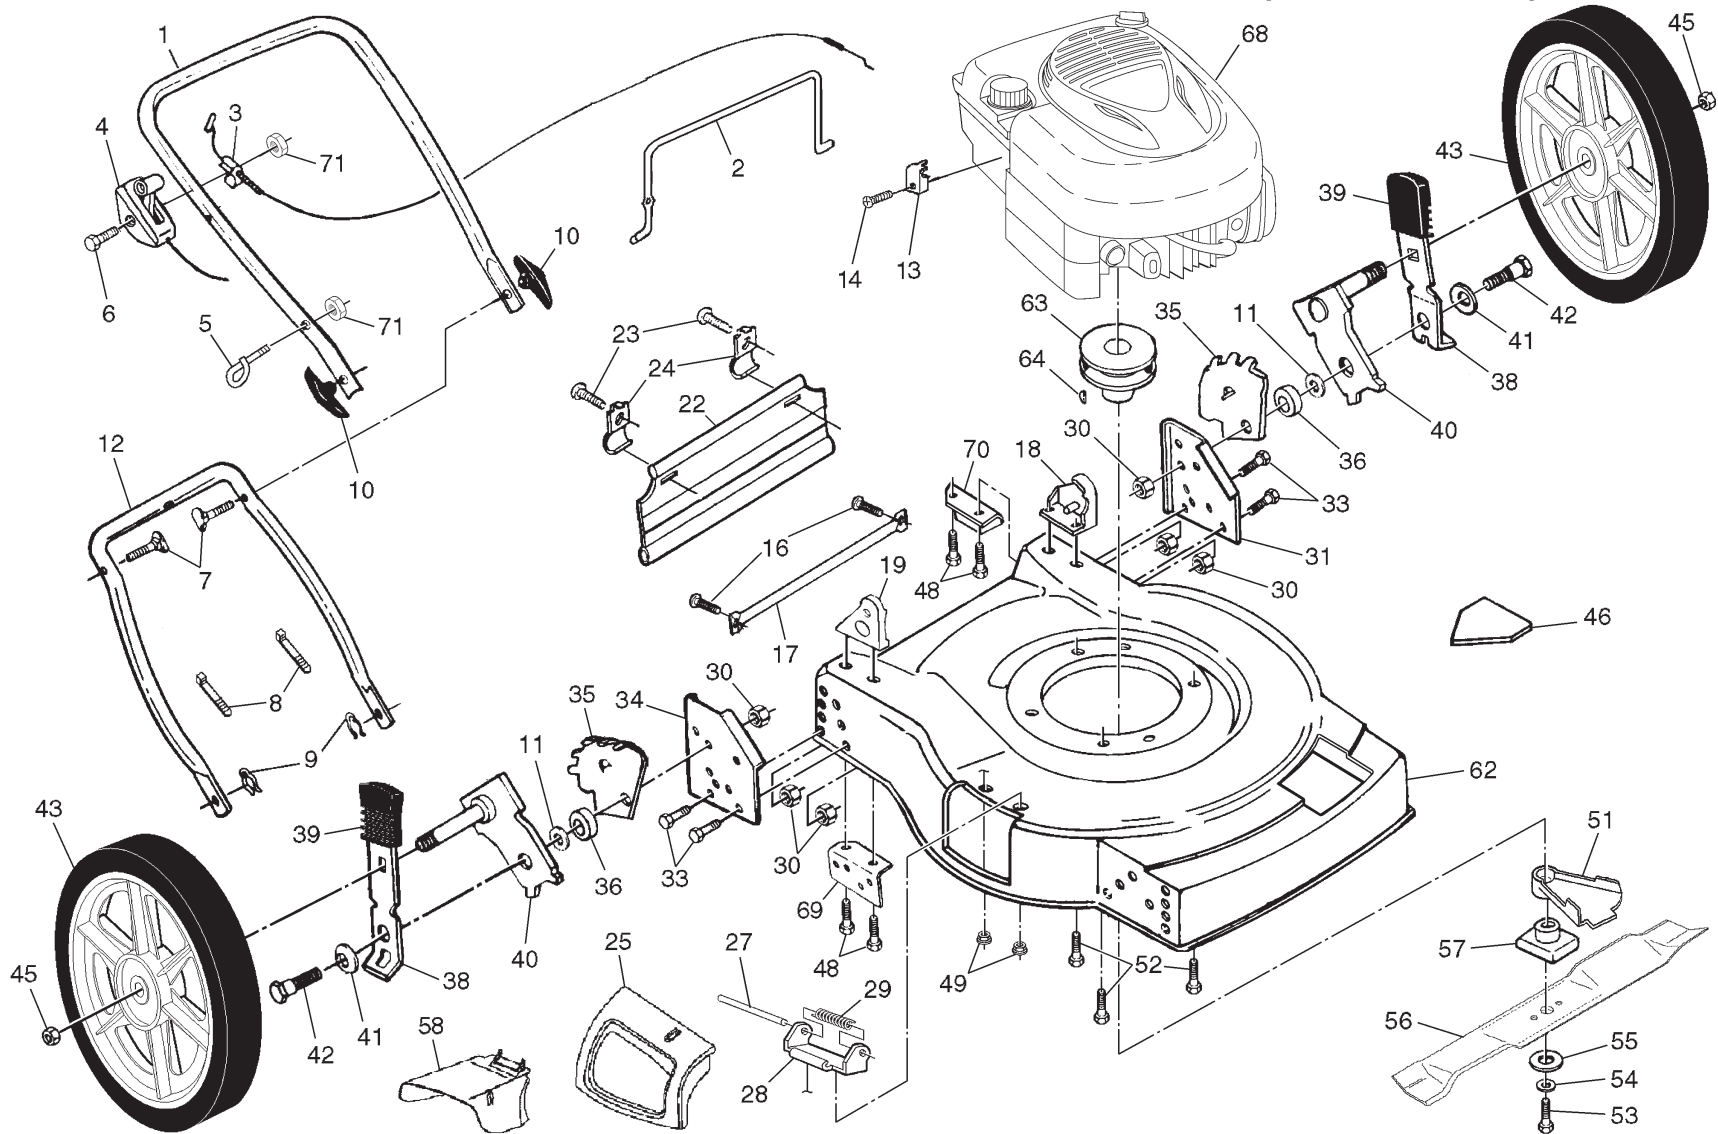

ROTARY LAWN MOWER - - MODEL NUMBER AG62522SH (AG62522SHA)

ROTARY LAWN MOWER - - MODEL NUMBER AG62522SH (AG62522SHA)

KEY NO.	PART NO.	DESCRIPTION	KEY NO.	PART NO.	DESCRIPTION
1	166860X479	Upper Handle	41	61651	Belleville Washer
2	146771	Control Bar	42	142748	Shoulder Bolt
3	149293	Engine Zone Control Cable	43	190013	Wheel & Tire Assembly
4	700417	Throttle Control	45	83923	Locknut, Hex 3/18-16
5	179585	Rope Guide	46	107339X	Decal, Danger
6	183365	Screw	48	149741	Screw, Thread Cutting 5/16-18 x 3/4
7	131959	Handle Bolt	49	73800400	Locknut, Hex
8	66426	Wire Tie	51	182002	Debris Shield
9	51793	Hairpin Cotter	52	150406	Screw, Hex Head, Threaded, Rolled 3/8-16 x 1-1/8
10	136376	Handle Knob	53	851084	Screw, Hex Head 3/8-24 x 1-3/8 (Grade 8)
11	88348	Washer, Flat 3/8	54	850263	Washer, Lock, Helical
12	151590X479	Lower Handle	55	851074	Washer, Hardened
13	111190X	Clamp	56	152202	Blade, 22"
14	83816	Screw	57	184590	Adapter, Blade
16	54583	Screw, Support Rod	58	176509	Deflector, Discharge
17	165175X479	Rod, Support	62	190341	Lawn Mower Housing (Includes Key Number 46)
18	170346X479	Handle Bracket Assembly, LH	63	184941	Pulley, Engine
19	170345X479	Handle Bracket Assembly, RH	64	187723	Hi-Pro Key
22	189008	Rear Deflector	68	---	Engine, Briggs & Stratton, Model Number 123K02 (For engine service and replacement parts, call Briggs & Stratton at 1-800-233-3723)
23	750097	Screw, Hex Washer Head #10-24 x 1/2			
24	87584X004	Bracket, Deflector	69	153350X479	Support Bracket, Handle, RH
25	151889	Mulcher Door	70	153282X479	Support Bracket, Handle, LH
27	147286	Rod, Hinge	71	132004	Locknut, Keps
28	154132	Bracket, Housing	--	162300	Warning Decal (Not Shown)
29	152124	Spring, Torsion	--	172787	Operator's Manual, English
30	751592	Locknut, Hex	--	172789	Operator's Manual, Spanish
31	700168X479	Support Bracket, LH	--	190018	Repair Parts Manual
33	74760612	Bolt			
34	700166X479	Support Bracket, RH			
35	750085X007	Bracket, Wheel Adjuster			
36	146630	Spacer			
38	700331X004	Spring, Selector			
39	87877	Knob, Selector			
40	180413X004	Axle Arm Assembly			

Available accessories not included with lawn mower:
-- GCK5000 Grass Catcher Assembly

NOTE: All component dimensions given in U.S. inches.
1 inch = 25.4 mm