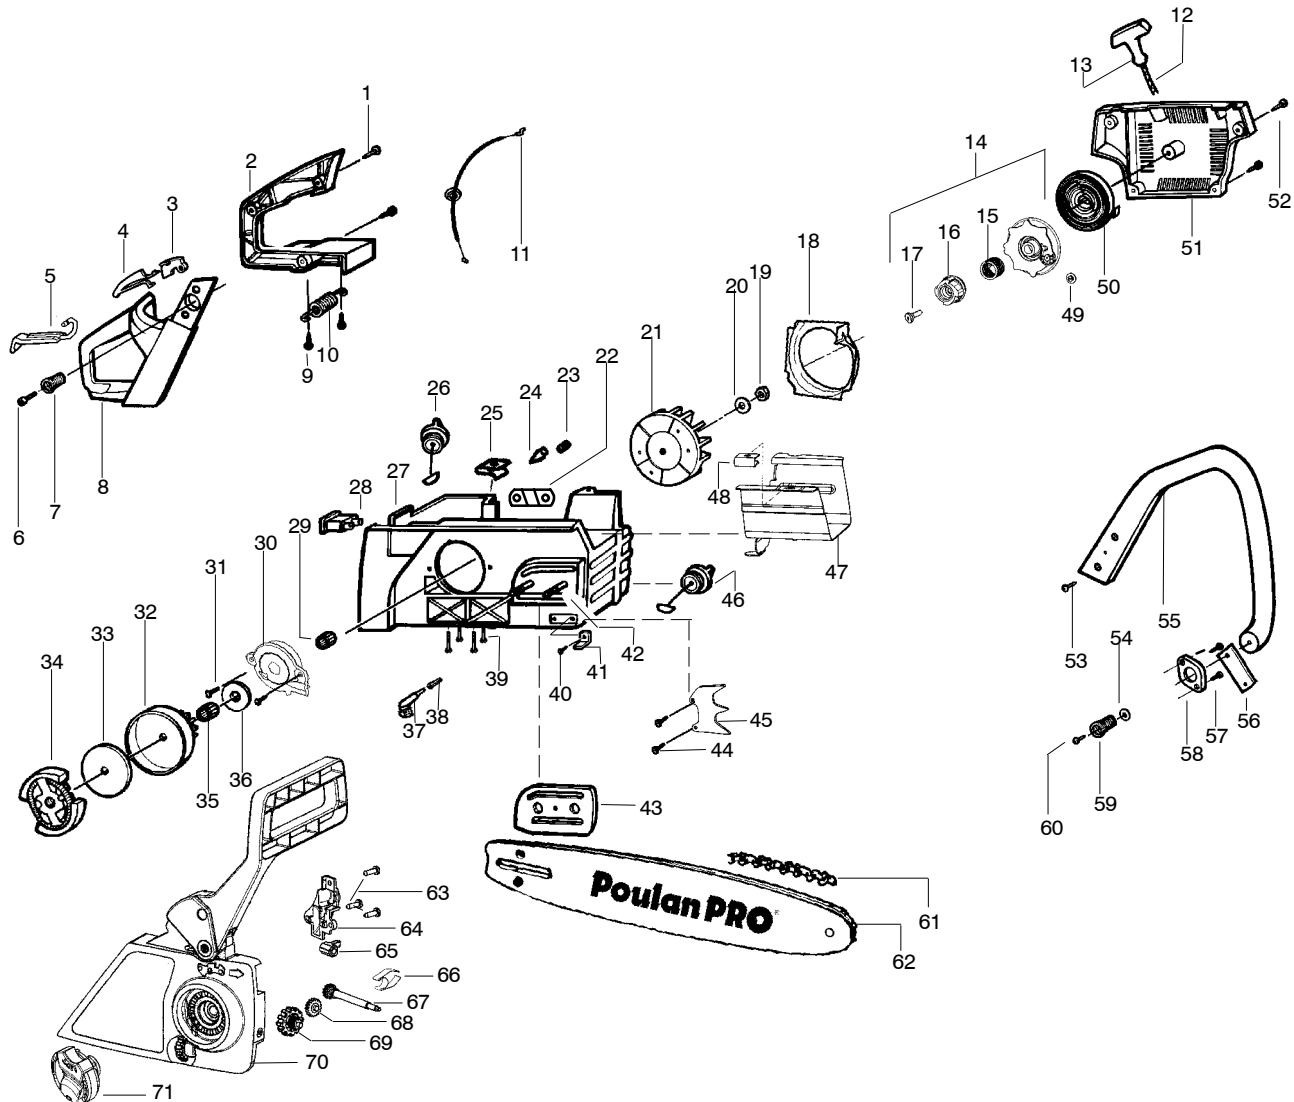

✓ = NEW PART NUMBER FOR THIS IPL    ★ = REFER TO THE SERVICE REFERENCE INDICATED FOR MORE INFORMATION. (LOCATED AT END OF IPL)  
 ● = THESE PARTS ARE ILLUSTRATED FOR CLARITY. ORDER COMPLETE ASSEMBLY.

Ref.	Part No.	Description	Ref.	Part No.	Description	Ref.	Part No.	Description
1.	530015957	Screw	26.	530010845	Assy-Fuel Cap	49.	530016080	Screw
2.	530071272	Cover-Handle (kit)	27.	530037551	Assy-Chassis (Incl. 22,23,24,26,42,46)	50.	530042095	Spring-Recoil
3.	530036097	Trigger-Throttle				51.	545008803	Housing-Fan
4.	530036098	Lockout-Throttle				52.	530015892	Screw
5.	530053443	Lever-Choke	28.	530069572	Kit-Switch	53.	530015814	Screw
6.	530015937	Screw	29.	530029833	Worm-Oil Pump	54.	530015158	Washer
7.	530038985	Spring-Isolator	30.	530014410	Assy.-Oil Pump	55.	530038327	Handle-Front
8.	530071272	Handle-Rear (kit)	31.	530015896	Screw	56.	530036113	Front Strap-AV
9.	530015906	Screw	32.	530069342	Kit-Clutch Drum (Incl. #35)	57.	530015775	Screw-Plate
10.	530038986	Spring-Isolator	33.	530015611	Washer-Clutch	58.	530036101	Plate-Isolator
11.	530038471	Assy-Throttle Cable (Incl. Grommet)	34.	530014949	Assy-Clutch	59.	530038985	Spring-Isolator
12.	530069232	Kit-Rope	35.	530032119	Bearing-Clutch	60.	530015984	Screw
13.	530056422	Handle-Starter	36.	530015907	Washer-Thrust	61.	952051310	Chain"- 20"
14.	530071966	Kit-Starter EPS (Incl. 15,16,17,49)	37.	545047801	Pickup-Oil	62.	545049001	Bar -20"
15.	530021180	Spring EPS	38.	530056533	Filter-Oil	63.	530016064	Screw
16.	530059677	Hub-Starter EPS	39.	530016037	Screw	64.	545051201	Cover-Gear
17.	530021179	Screw-Shoulder	40.	530015814	Screw	65.	545060501	Pin-Bar Adjust
18.	530047667	Plate-Baffle Fan	41.	530029850	Chain Catcher	66.	545149301	Clip-Spring
19.	530016134	Nut-Flywheel	42.	530015877	Bar Bolt	67.	545060401	Screw-Adjuster
20.	530015127	Washer-Flywheel	43.	530047855	Bar Plate	68.	545060201	Gear-Idler
21.	530059637	Assy-Flywheel	44.	530016439	Screw	69.	545090501	Wheel-Gear Adjust
22.	530036043	Plate-Support (Bar Stud)	45.	530014381	Kit-Spike Assy(incl#44)	70.	545081874	Kit -ChainBrake Assy. (Incl. Knob)
23.	530029868	Plug-Vent	46.	530057236	Assy-Oil Cap	71.	545081875	Kit - EZT Knob
24.	530026119	Valve-Check	47.	530055406	Shield-Heat			
25.	530015922	Nut-Speed	48.	530055322	Clip-"U"			