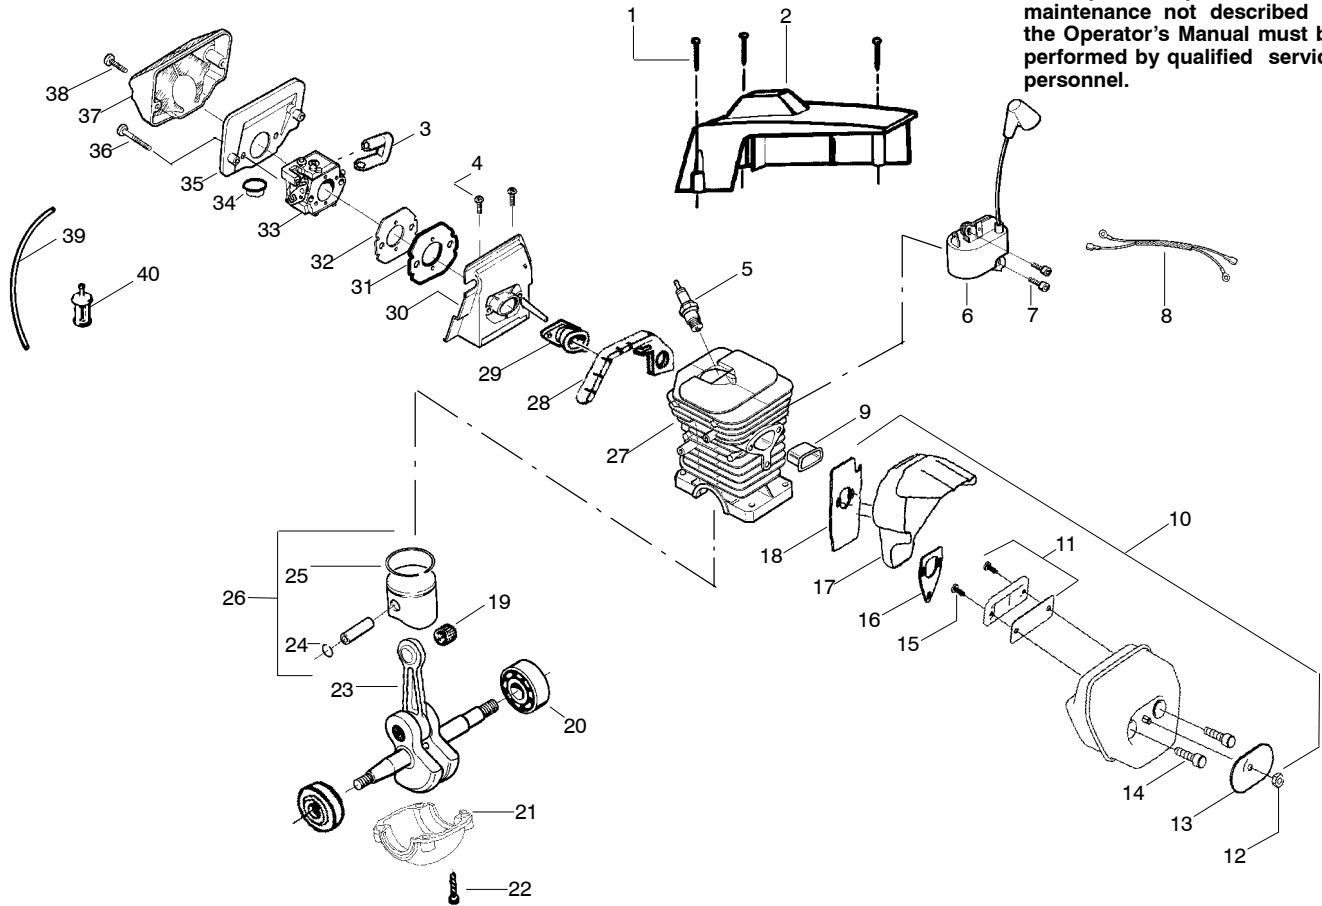

WARNING

All repairs, adjustments and maintenance not described in the Operator's Manual must be performed by qualified service personnel.

Ref.	Part No.	Description	Ref.	Part No.	Description
1.	530016154	Screw	25.	530037380	Ring-Piston
2.	530069716	Kit-Cylinder Shield	26.	530069548	Kit-Piston (Incl. 19,24,25)
3.	530035583	Grommet - Carb.	27.	530071490	Assy-Cyl/Crankcase (Incl.#21)
4.	530015814	Screw	28.	530019251	Seal-Super Clean
5.	952030150	Spark Plug (RCJ-7Y)	29.	530035581	Intake Boot
6.	530039239	Module-Ignition	30.	530053396	Adapter-Carb.
7.	545121901	Screw	31.	530037872	Intake Plate-Carb
8.	530037467	Assy-Switch Wire	32.	530019172	Gasket-Carb.
9.	530037652	Insulator-Heat	33.	530071693	Kit-Carburetor (WT-657)
10.	530071495	Kit-Muffler (Incl.11,13,14,15,16,17,18)	34.	530036792	Isolator
11.	530071497	Kit-Spark Arrestor (Incl.# 15)	35.	530059738	Filter-Air (Bottom)
12.	530016359	Nut-Brass	36.	530015970	Screw
13.	530056061	Cover-Bolt	37.	545057701	Filter-Air (Top)
14.	530016338	Bolt-Muffler	38.	530015899	Screw
15.	530016351	Screw-Spark Screen	39.	530069247	Kit-Fuel Line (Small)
16.	530055128	Gasket-Muffler	40.	530095646	Assy-Fuel Pick-up
17.	530055765	Assy-Muffler Backplate			
18.	530055402	Backplate - Alum.			
19.	503414101	Bearing-Piston Pin			
20.	530056363	Assy-Bearing & Seal			
21.	530049794	Cap-Crankcase			
22.	530015897	Screw			
23.	530029794	Assy-C'shaft & Rod			
24.	530015697	Retainer-Piston Pin			
				Not Shown	
				545186803	Manual

✓ = NEW PART NUMBER FOR THIS IPL   ★ = REFER TO THE SERVICE REFERENCE INDICATED FOR MORE INFORMATION. (LOCATED AT END OF IPL)
● = THESE PARTS ARE ILLUSTRATED FOR CLARITY. ORDER COMPLETE ASSEMBLY.