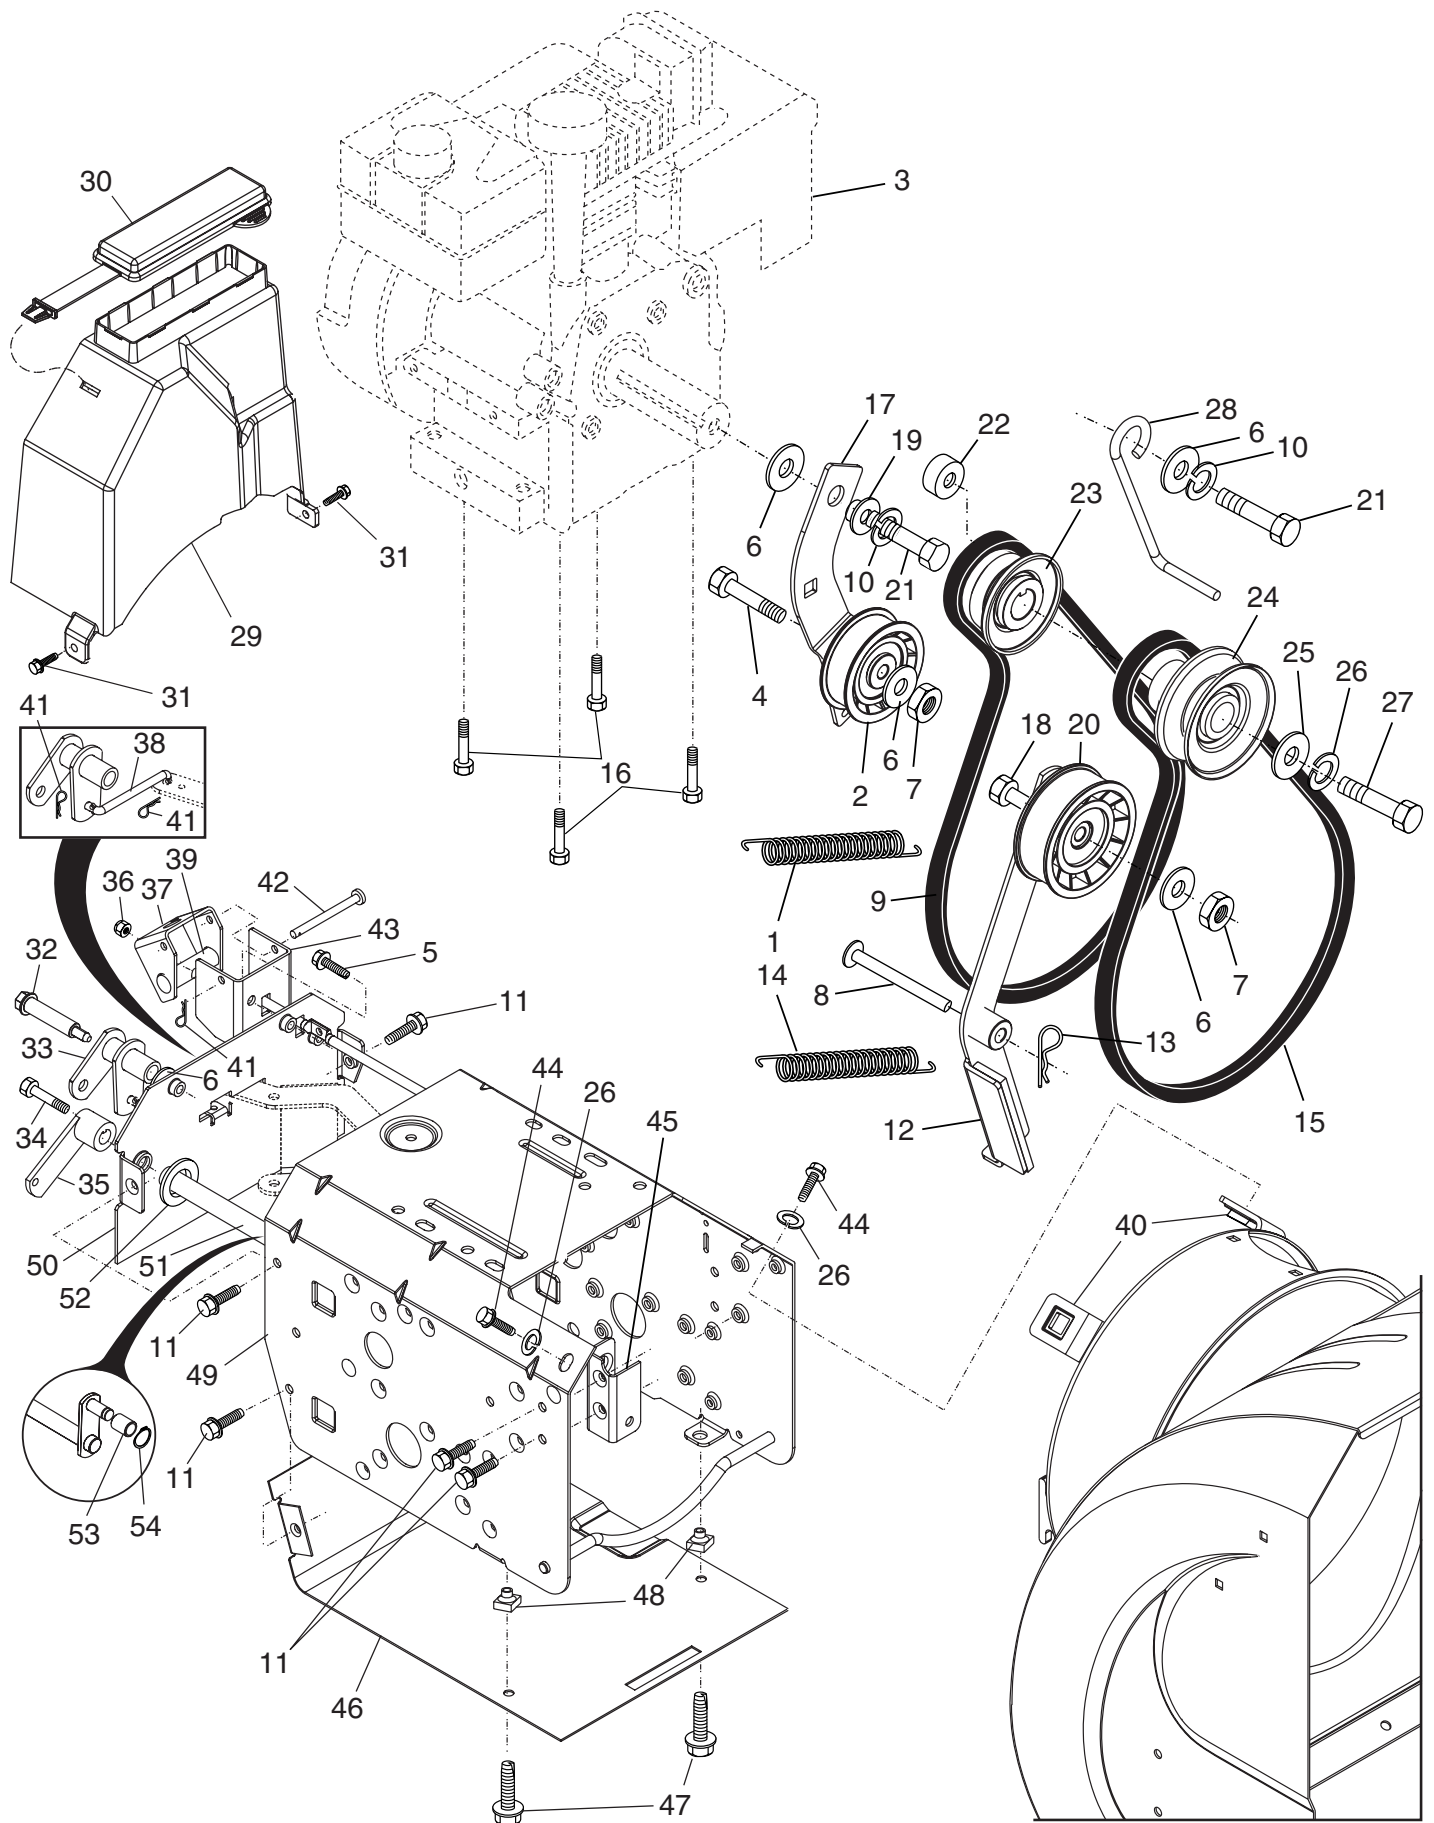

REPAIR PARTS

SNOW THROWER - MODEL NUMBER PP5524ESB

CHASSIS / ENGINE / PULLEYS

REPAIR PARTS

SNOW THROWER - MODEL NUMBER PP5524ESB

CHASSIS / ENGINE / PULLEYS

KEY NO.	PART NO.	DESCRIPTION
1	181044	Spring, Traction Idler
2	180522	Pulley, Idler (2-1/4)
3	- - -	Engine, Tecumseh, Model Number OHSK55 (Order parts from Engine manufacturer)
4	74780520	Screw, Hex Head 5/16-18 x 1-1/4
5	150078	Screw, Hex Washer Head 5/16-18 x 3/4
6	59289	Washer, Flat
7	73930500	Nut, Jam, Lock 5/16-18
8	175330	Pin, Idler Pivot
9	179092	V-Belt, Traction Drive
10	10040500	Washer, Lock 5/16
11	17490508	Screw, Hex Head 5/16-18 x 1/2
12	179259	Impeller Idler Arm Assembly
13	85179	Retainer, Hairpin
14	178828	Spring, Brake
15	183533	V-Belt, Impeller Drive
16	150406	Screw, Hex Head 3/8-16 x 1-1/4
17	179354	Arm, Idler
18	74780524	Screw, Hex Head 5/16-18 x 1-1/2
19	175331	Bushing, Idler Pivot
20	180523	Pulley, Idler (2-3/4)
21	74610516	Screw, Hex Head 5/16-24 x 1
22	179371	Spacer, Engine Pulley
23	180478	Pulley, Engine, Traction Drive
24	179157	Pulley, Engine, Impeller Drive
25	62735	Washer, Flat 3/8
26	850263	Washer, Lock 3/8
27	851084	Screw, Hex Head 3/8-24 x 1-3/8
28	155452	Guide, Belt
29	180465	Cover, Belt
30	178830	Cover, Toolbox
31	17490408	Screw, Hex Head 1/4-20 x 1/2
32	179256	Bolt, Shoulder 5/16-18
33	187853	Bellcrank Shifter
34	180401	Screw, Hex Head 1/4-28 x 3/4
35	179240	Arm, Auger Control
36	73800500	Nut, Lock 5/16-18
37	178833X479	Bellcrank Assembly
38	187101	Link, Speed Control
39	179064	Trunnion, Clutch
40	178890	Nut, Cage 3/8-16
41	700279	Hairpin, Cotter 3/32 x 1/2
42	179065	Pin, Bellcrank
43	179063X479	Bracket, Bellcrank
44	74780624	Screw, Hex Head 3/8-16 x 1-1/2
45	184074	Pivot Bracket, Impeller Idler Arm
46	178624X479	Pan, Frame Bottom
47	71020512	Screw, Hex Head 5/16-18 x 3/4
48	181156	Nut, Speed 5/16-18
49	183852X428	Frame Assembly
50	187715X428	Plate, Frame End
51	179068X008	Shaft, Auger Control
52	57079	Washer, Hardened
53	179062	Roller
54	12000010	Ring, Retaining
- -	183854	Power Cord (not shown)

NOTE: All component dimensions given in U.S. inches. 1 inch = 25.4 mm