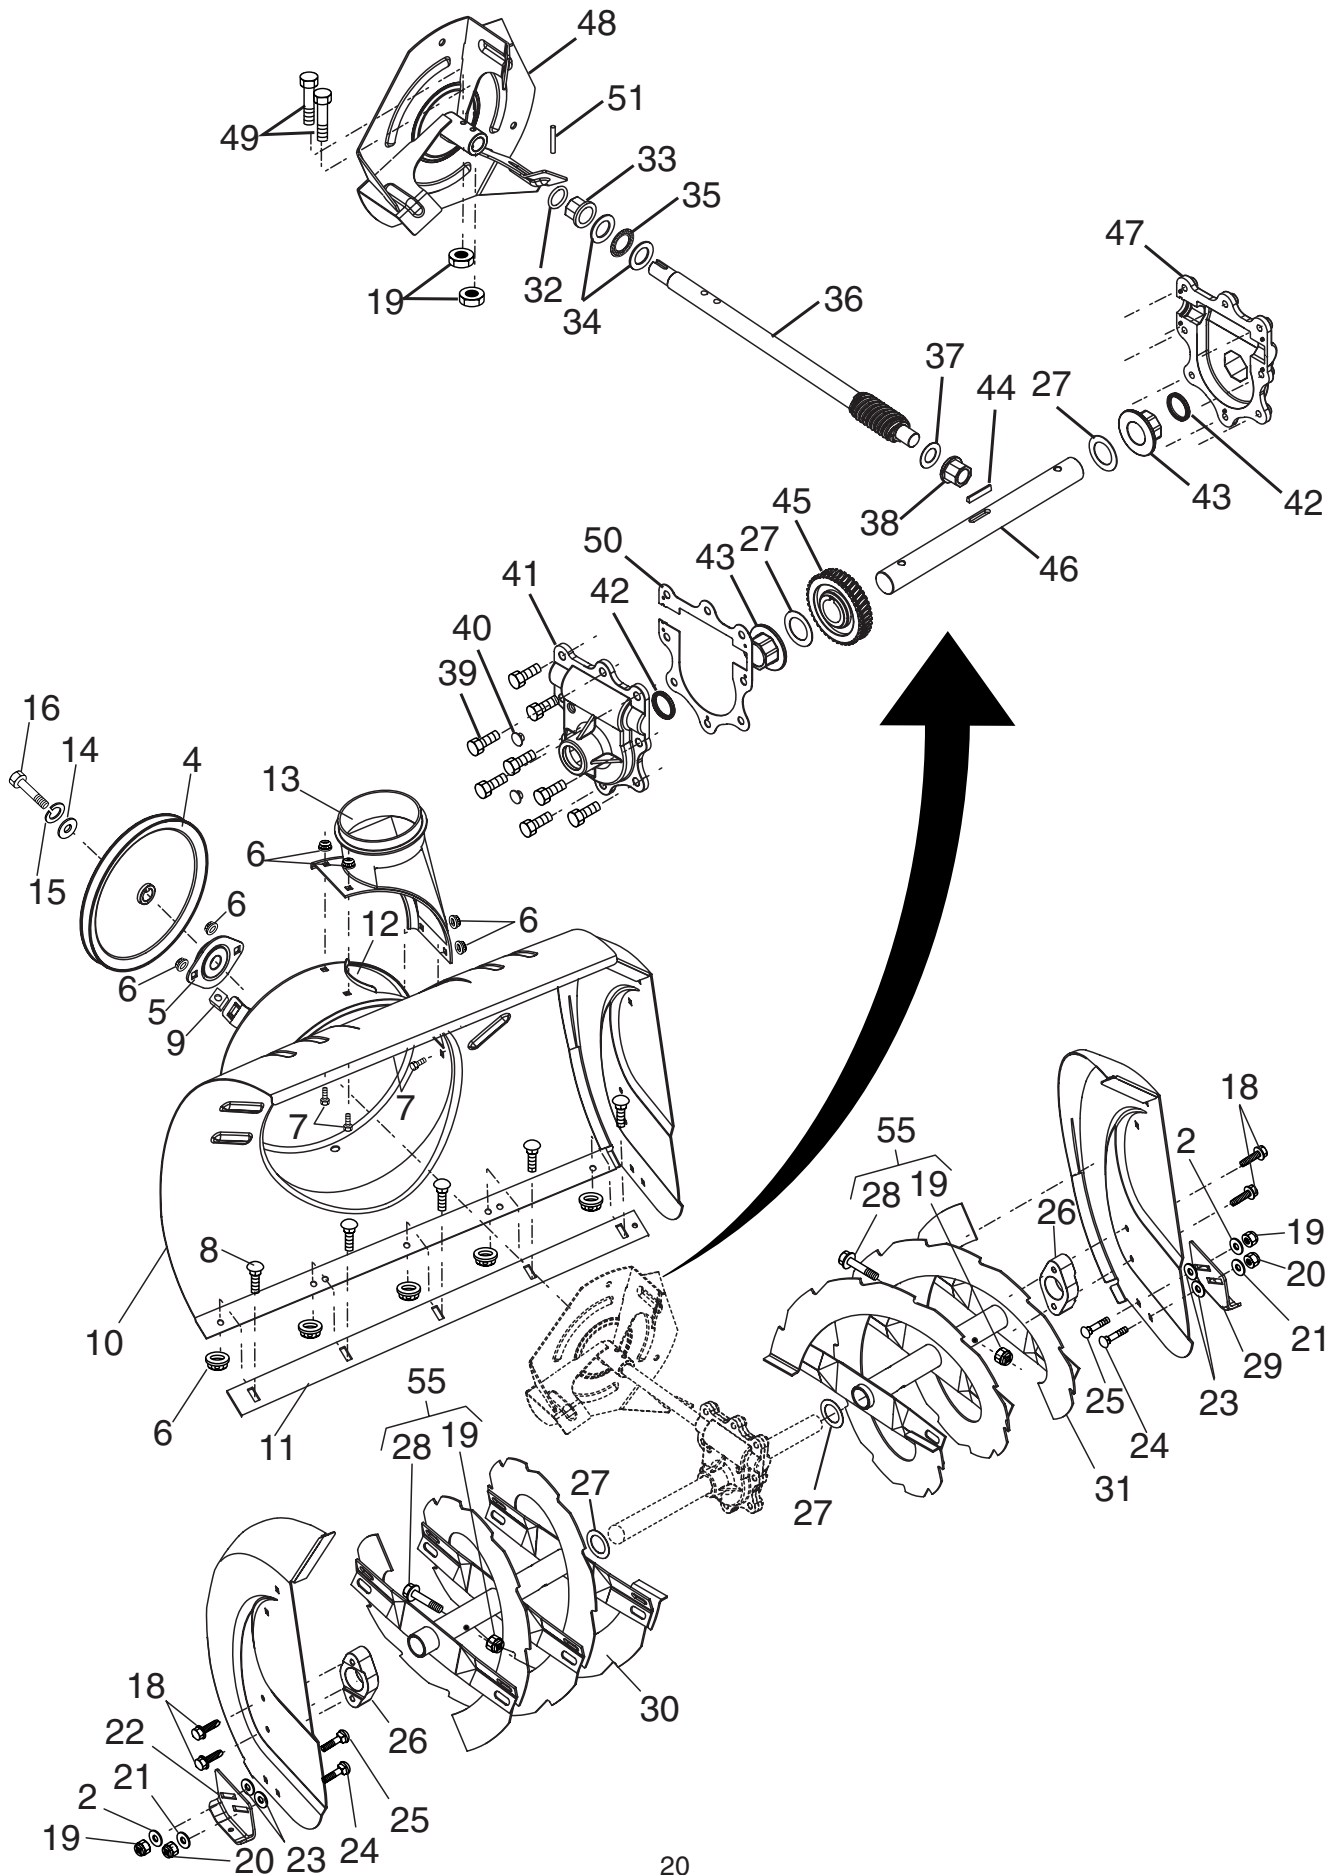

REPAIR PARTS

SNOW THROWER - MODEL NUMBER PP5524ESB

AUGER HOUSING / IMPELLER ASSEMBLY

REPAIR PARTS

SNOW THROWER - MODEL NUMBER PP5524ESB

AUGER HOUSING / IMPELLER ASSEMBLY

KEY NO.	PART NO.	DESCRIPTION
2	53847	Washer
4	181083	Pulley, Impeller
5	188910	Bearing Assembly, Flange
6	155377	Nut, Hex Flange 5/16-18
7	180355	Bolt, Flat Head, Carriage 5/16-18 x 5/8
8	72270505	Bolt, Carriage 5/16-18 x 5/8
9	178820	Nut, Cage 3/8-16
10	175309X428	Housing, Auger
11	174838X479	Bar, Scraper
12	178675X008	Bracket, Corner Discharge
13	175322	Base, Discharge Chute
14	19111507	Washer, Flat
15	10040500	Washer, Lock 5/16
16	74950512	Screw, Hex Head 5/16-18 x 3/4
18	179582	Screw, Hex Head 5/16 x 1
19	73800400	Nut, Hex Lock 1/4-20
20	73800500	Nut, Hex Lock 5/16-18
21	155415	Washer, Flat
22	178777X479	Skid Plate, RH
23	179246	Washer, Nylon, Friction
24	72270506	Bolt, Carriage 5/16-18 x 3/4
25	185600	Bolt, Shoulder
26	174658	Bearing, Auger
27	174697	Washer, Thrust, 1"
28	187494	Bolt, Shear
29	174762X479	Skid Plate, LH
30	175319X479	Auger Assembly, RH
31	175313X479	Auger Assembly, LH
32	174699	O-Ring
33	174700	Bushing, Flange 3/4
34	174681	Washer, Thrust 3/4
35	174684	Bearing, Thrust 3/4
36	174660	Shaft, Impeller
37	174683	Washer, Thrust 5/8
38	174686	Bushing, Flange 5/8
39	150078	Screw, Hex Head 5/16-18 x 3/4
40	86447	Plug, Case
41	174688	Housing, Gearbox, RH
42	174698	Seal, Oil
43	174701	Bushing, Flange, 1"
44	178879	Key, Square 1/4 x 1/4 x 7/8
45	174659	Gear, Worm
46	174657	Shaft, Auger
47	174687	Housing, Gearbox, LH
48	175321X479	Impeller Assembly
49	74780426	Screw, Hex Head 1/4-20 x 1-5/8
50	175311	Gasket, Gearbox
51	7836M	Pin, Roll 3/16 x 1-1/8
55	188243	Kit, Shear (Contains 6 each of Key Numbers 19 and 28)

NOTE: All component dimensions given in U.S. inches
1 inch = 25.4 mm