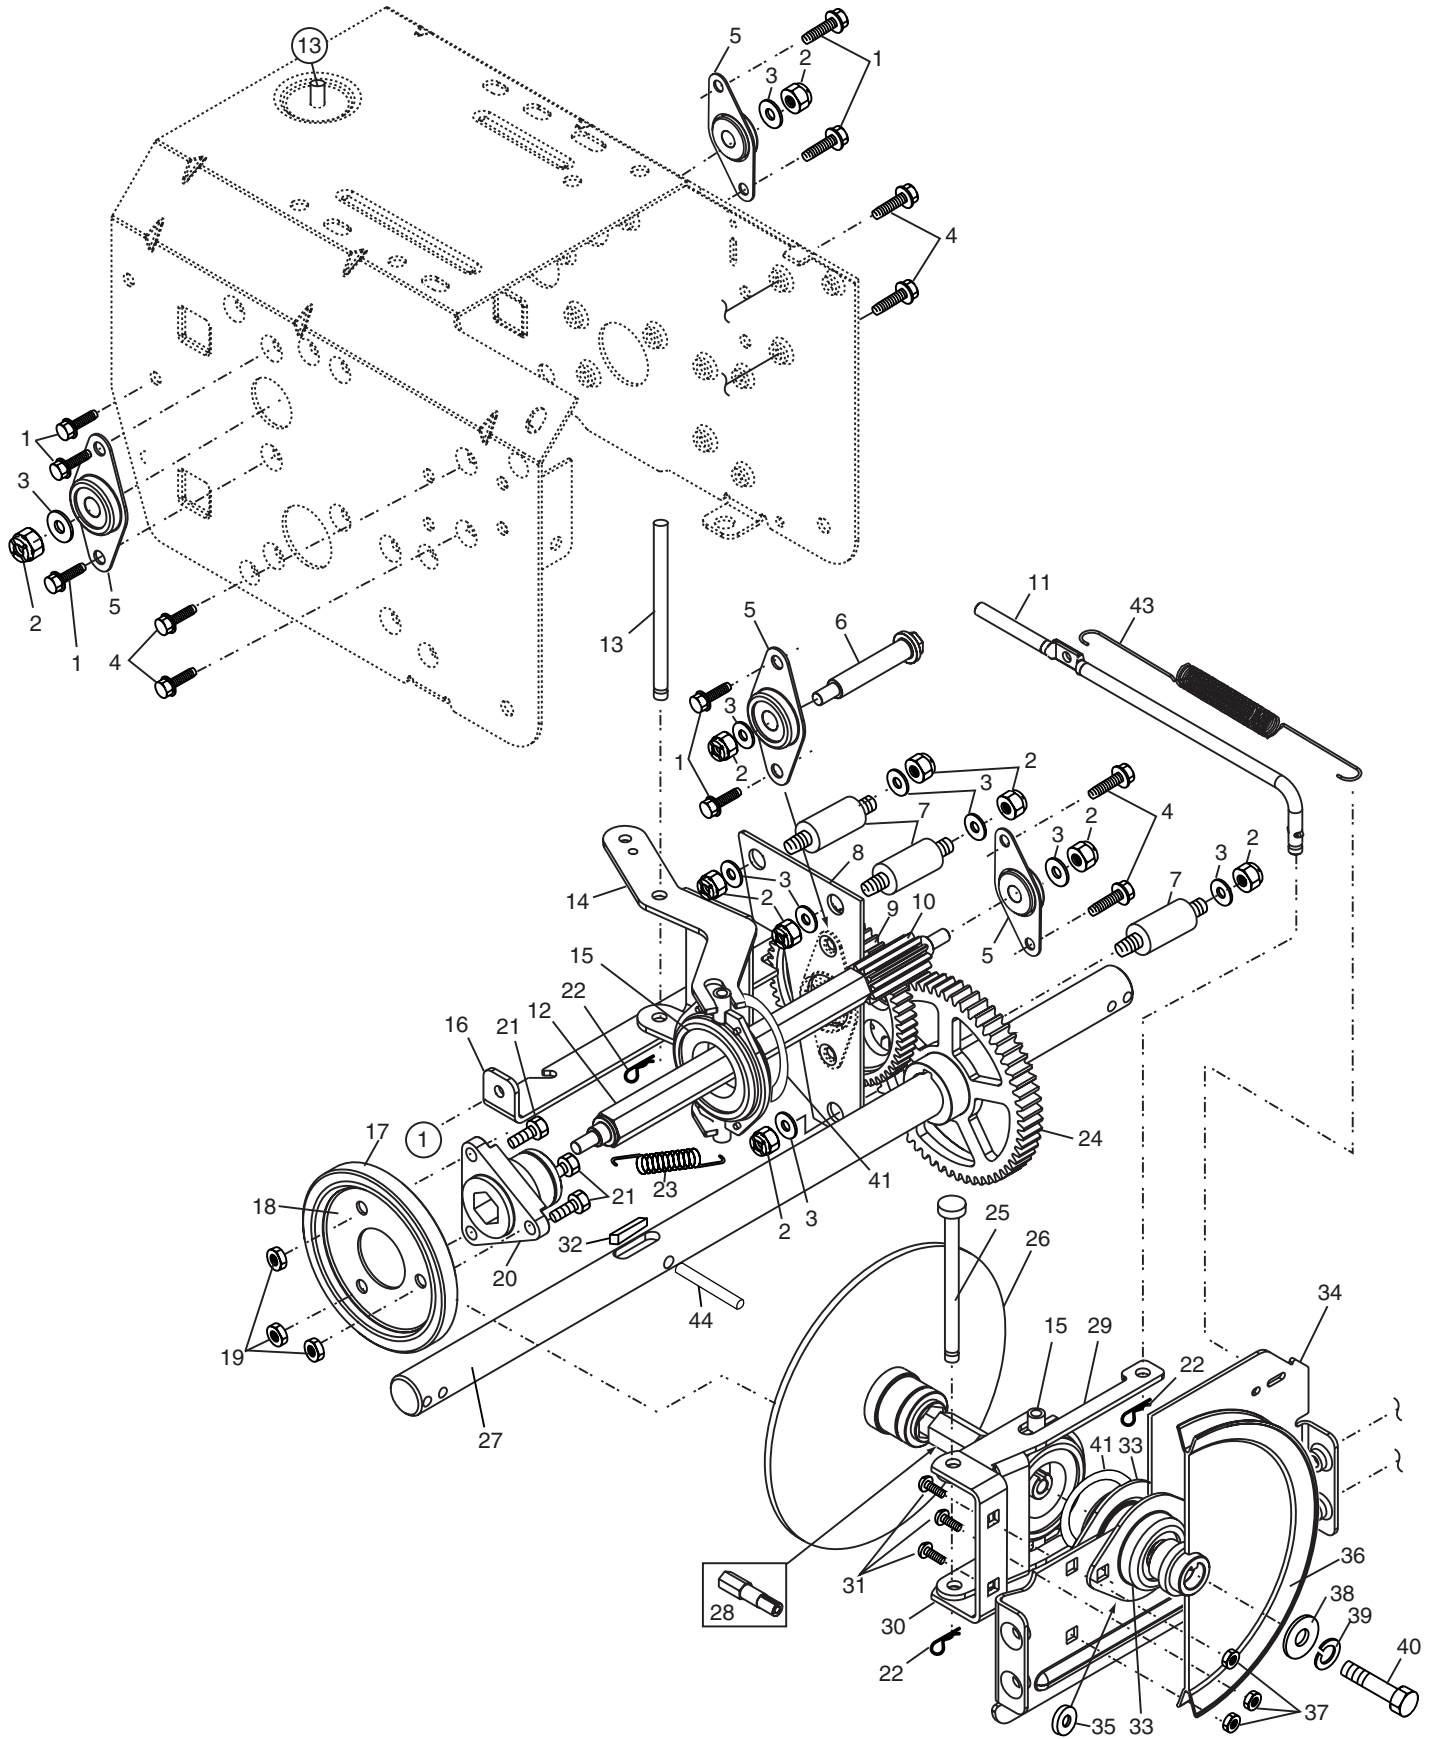

REPAIR PARTS DRIVE

SNOW THROWER - MODEL NUMBER PP5524ESB

REPAIR PARTS DRIVE

SNOW THROWER - MODEL NUMBER PP5524ESB

KEY NO.	PART NO.	DESCRIPTION
1	146315	Screw, Hex Head 5/16-18 x 3/4
2	73800500	Nut, Lock 5/16-18
3	155415	Washer, Flat
4	17490508	Screw, Hex Head 5/16-18 x 1/2
5	180017	Bearing, Flange
6	180134	Shaft, Auxiliary
7	179270	Spacer, Plate
8	179269X479	Plate, Auxiliary
9	180082	Gear, Intermediate (12/58)
10	180065	Gear, Pinion
11	187714	Rod, Clutch
12	180066	Shaft, Long, Hex
13	178807	Pin, Pivot
14	178619X479	Lever, Shifter / Wheel
15	175344	Trunnion Bearing Assembly
16	186951X479	Bracket, Pivot, Shift
17	179831	Ring, Rubber Wheel
18	178616X479	Plate, Rubber Wheel
19	73930500	Nut, Lock 5/16-18
20	178613	Hub, Rubber Wheel
21	74760514	Screw, Hex Head 5/16-18 x 7/8
22	85179	Retainer, Hairpin
23	180135	Spring, Bias
24	180081	Gear, Axle (58 Teeth)
25	178695	Pin, Pivot Lever
26	175341	Plate Assembly, Drive
27	179352	Shaft, Axle
28	175340	Shaft, Short Hex
29	175350X479	Lever, Shifter Plate
30	175349X479	Bracket, Shifter Support
31	72270505	Bolt, Carriage 5/16-18 x 5/8
32	178879	Key, Square 1/4 x 1/4 x 7/8
33	175323	Bearing, Flange
34	175338X479	Plate, Drive Mounting
35	182504	Spacer, Bearing
36	175348	Pulley, Traction Drive
37	155377	Nut, Lock 5/16-18
38	19111507	Washer, Flat
39	10040500	Washer, Lock 5/16
40	74950512	Screw, Hex Head 5/16-18 x 3/4
41	12000012	Ring, Retaining
43	179095	Spring, Return
44	9465M	Pin, Roll

NOTE: All component dimensions given in U.S. inches
1 inch = 25.4 mm