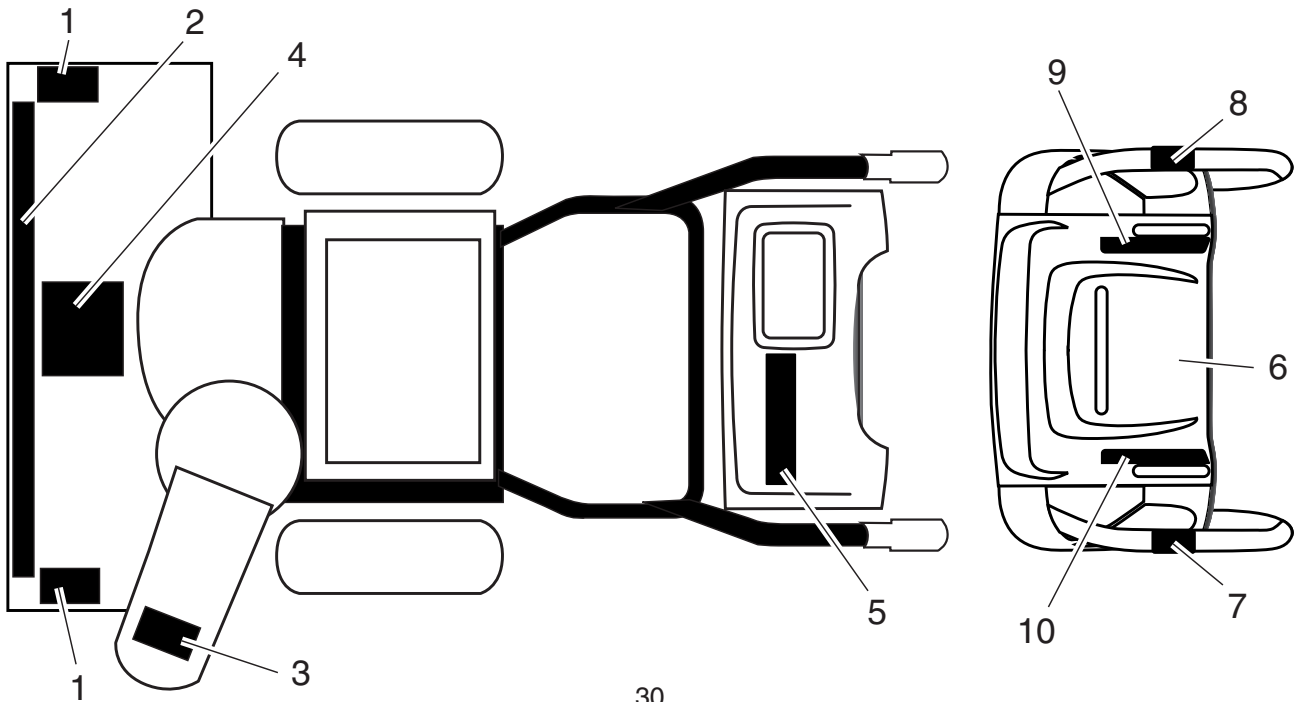

**NOTE:** All component dimensions given in U.S. inches. 1 inch = 25.4 mm

**REPAIR PARTS**  
**WHEELS / DECALS**

**SNOW THROWER - MODEL NUMBER PP5524ESB**