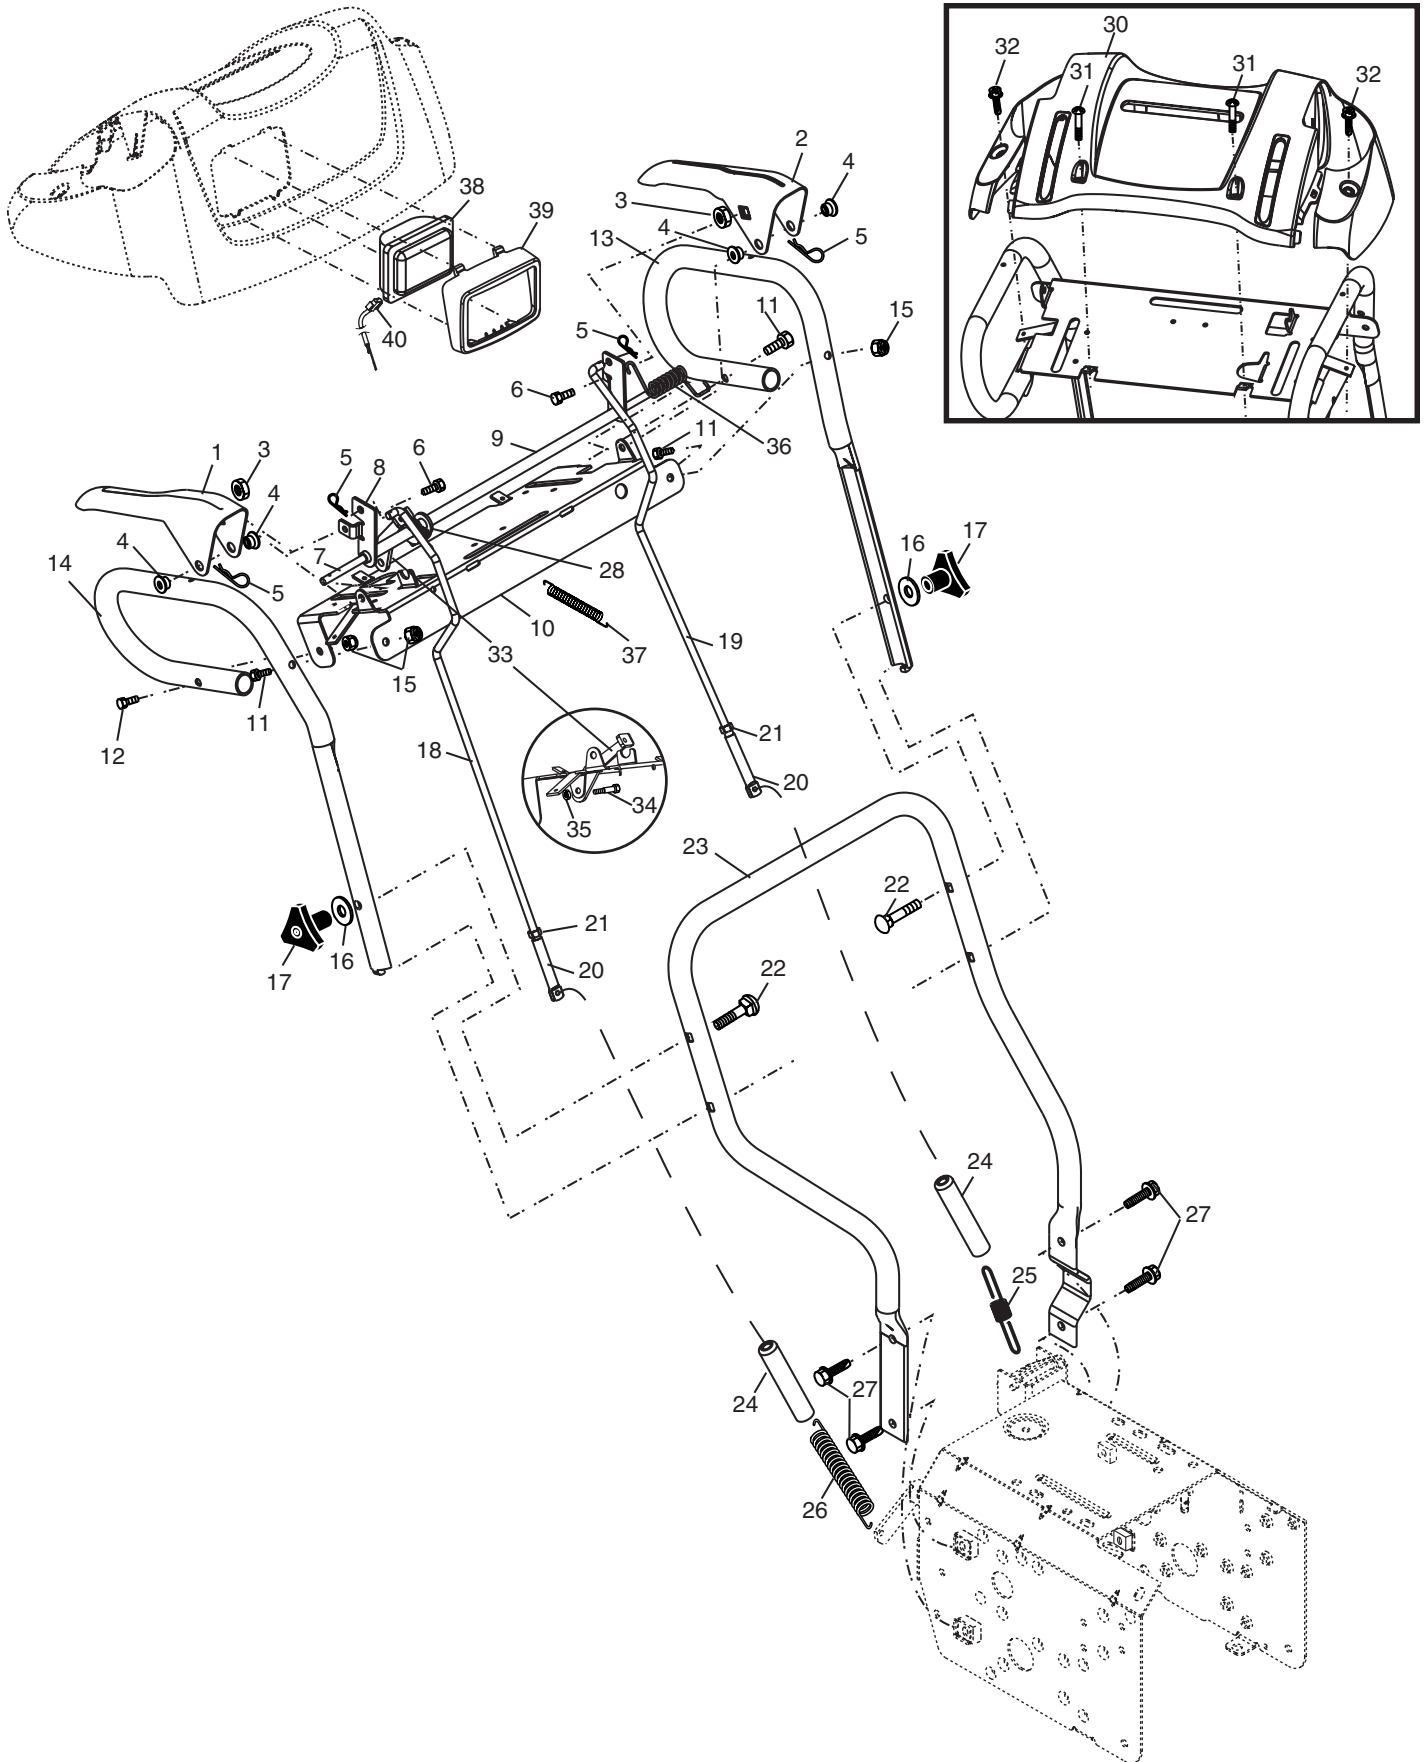

REPAIR PARTS HANDLES

SNOW THROWER - MODEL NUMBER PP5524ESB

REPAIR PARTS HANDLES

SNOW THROWER - MODEL NUMBER PP5524ESB

KEY NO.	PART NO.	DESCRIPTION
1	178875X479	Lever, Auger Control, RH
2	178648X479	Lever, Traction Drive Control, LH
3	179439	Nut, Cage 1/4-20
4	178888	Bushing, Flange
5	169675	Retainer, Hairpin
6	180402	Screw, Hex Head 1/4-20 x 3/4
7	178652	Rod, Interlock
8	184003	Tube Assembly, Interlock, RH
9	178651	Tube Assembly, Interlock, LH
10	178645X479	Panel, Control
11	74780524	Screw, Hex Head 5/16-18 x 1-1/2
12	74780528	Screw, Hex Head 5/16-18 x 1-3/4
13	178646X479	Handle Tube, LH
14	178696X479	Handle Tube, RH
15	73800500	Nut, Lock 5/16-18
16	19131316	Washer, Flat 3/8
17	178899	Knob, Handle
18	184594	Rod, Auger Control
19	179098	Rod, Traction Control
20	180428	End, Control Rod
21	73350500	Nut, Hex, Jam 5/16-18
22	72120618	Bolt, Carriage 3/8-16 x 2-1/4
23	178643X479	Handle Tube, Lower
24	180447	Sleeve, Spring
25	180926	Spring, Traction Drive
26	178669	Spring, Auger Control
27	71210616	Screw, Hex Head 3/8-16 x 1
28	180494	Clip, Panel
30	183346	Console, Panel
31	175262	Screw, Hex Head, Tapping #10-24 x 1-1/4
32	184471	Screw, Hex Head, Tapping #10-24 x 1/2
33	175339X008	Latch, Interlock
34	183518	Bolt, Shoulder
35	68038	Nut, Lock 1/4-20
36	178831	Spring, Torsion
37	178658	Spring, Interlock
38	178668	Bezel, Light
39	180927	Light
40	178770	Wiring Harness, Light

NOTE: All component dimensions given in U.S. inches
1 inch = 25.4 mm