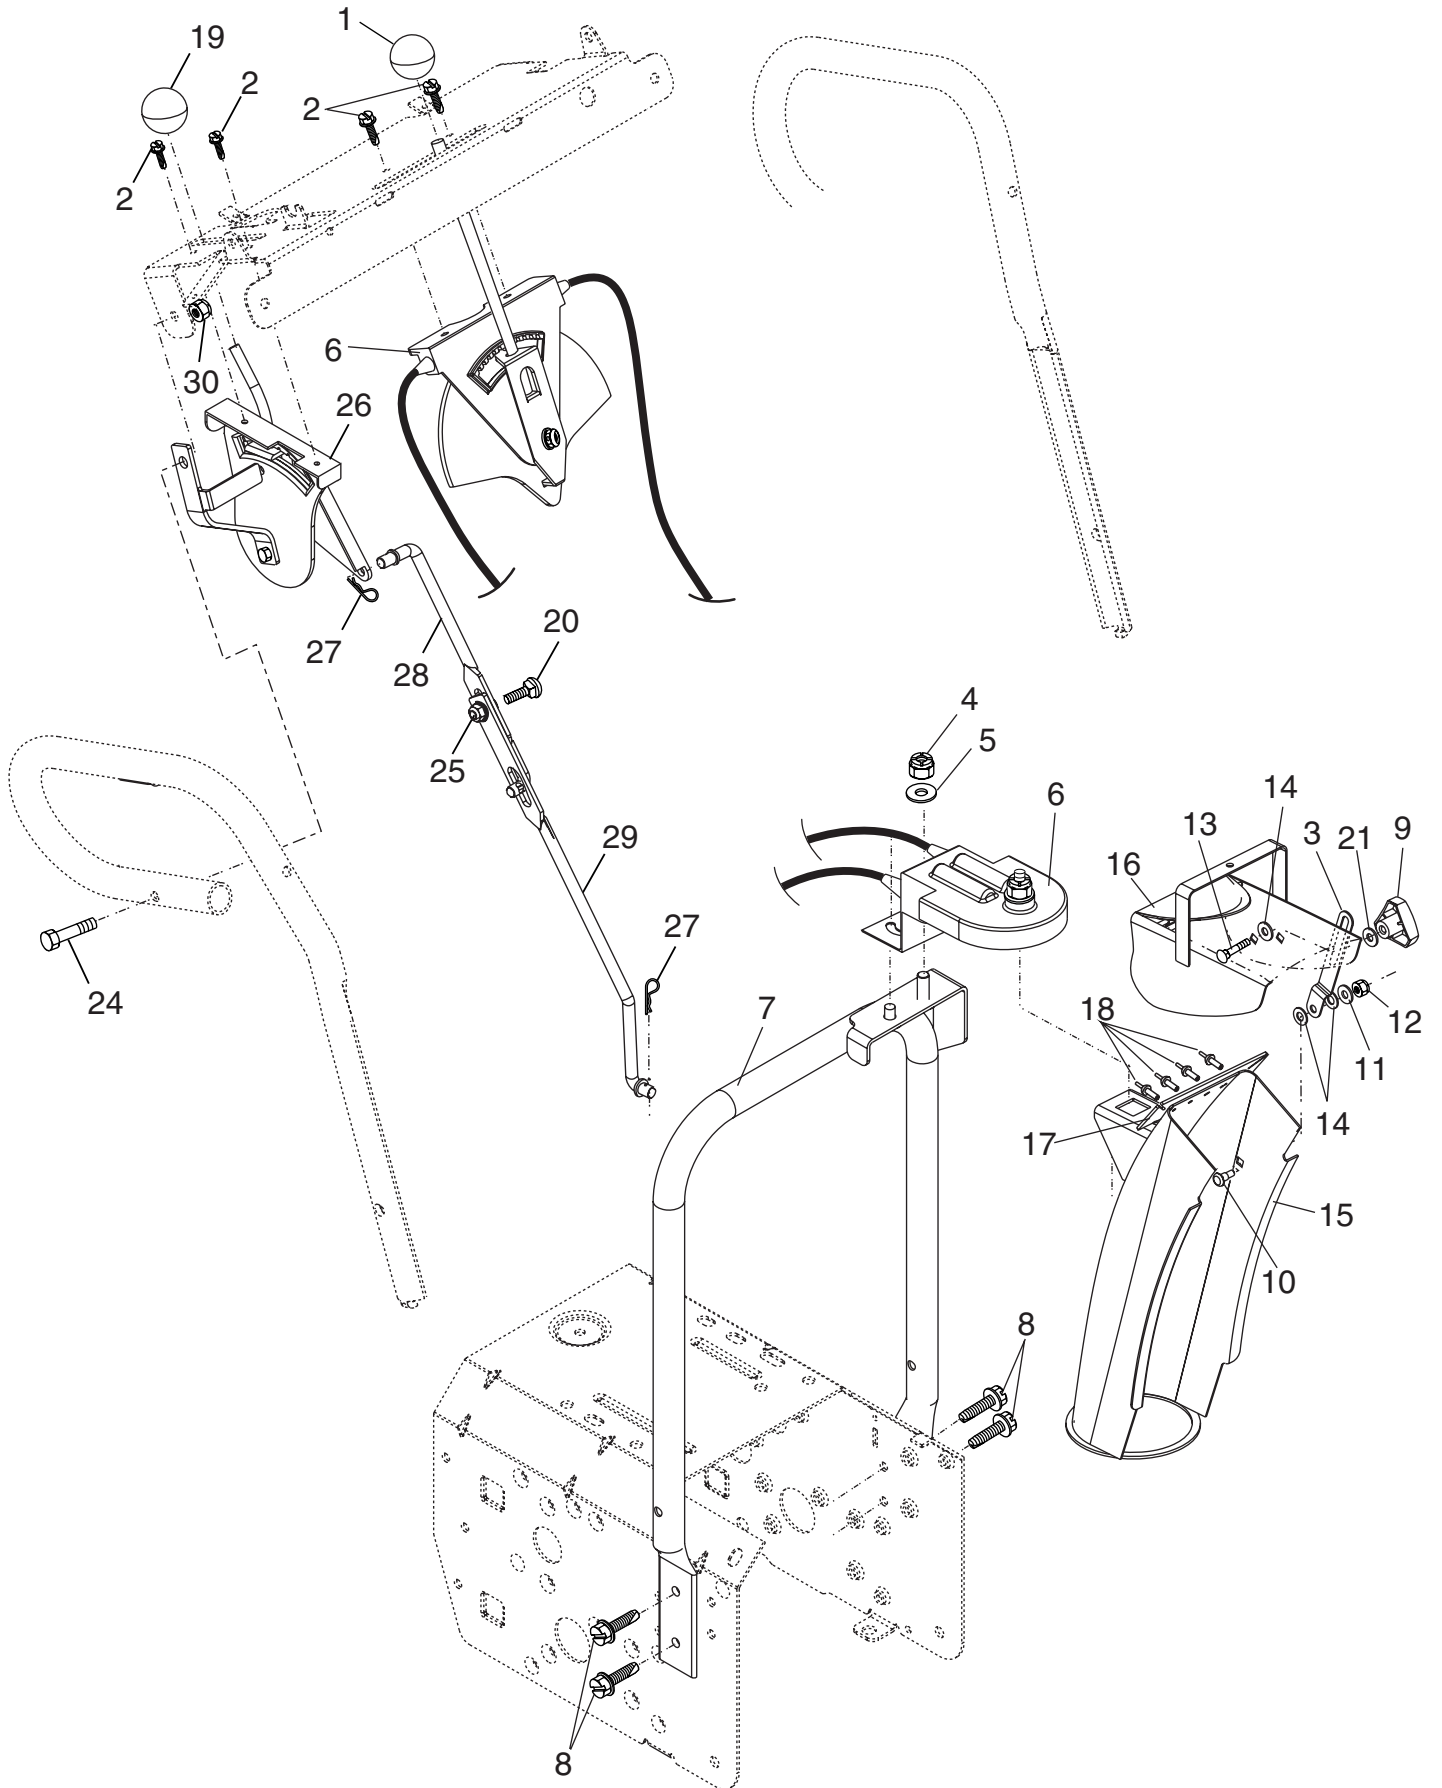

REPAIR PARTS

SNOW THROWER - MODEL NUMBER PP5524ESB

CONTROL PANEL / DISCHARGE CHUTE

REPAIR PARTS

SNOW THROWER - MODEL NUMBER PP5524ESB

CONTROL PANEL / DISCHARGE CHUTE

KEY NO.	PART NO.	DESCRIPTION
1	183334	Knob, Lever
2	17501010	Screw #10-24 x 5/8
3	179096X479	Strap, Slotted
4	73800600	Nut, Lock 3/8-16
5	19131316	Washer, Flat 3/8
6	178659	Control Assembly, Chute Rotater
7	178638X479	Support, Pivot
8	150078	Screw, Hex Head 5/16-18 x 3/4
9	180453	Knob, Deflector
10	179829	Bolt, Shoulder
11	53847	Washer, Flat 1/4
12	73800400	Nut, Lock 1/4-20
13	72270505	Bolt, Carriage 5/16-18 x 5/8
14	179246	Washer, Nylon
15	178628X428	Chute Assembly
16	178633X428	Deflector Assembly
17	179145	Seal, Deflector
18	128415	Rivet, Blind
19	183333	Knob, Speed Control Lever
20	72270506	Bolt, Carriage 5/16-18 x 3/4
21	155415	Washer, Flat
24	74780528	Screw, Hex Head 5/16-18 x 1-3/4
25	155377	Nut, Lock 5/16-18
26	179257	Lever Assembly, Speed Control
27	169675	Retainer, Hairpin
28	180445	Rod, Upper, Speed Control
29	180446	Rod, Lower, Speed Control
30	73800500	Nut, Lock 5/16-18

NOTE: All component dimensions given in U.S. inches
1 inch = 25.4 mm