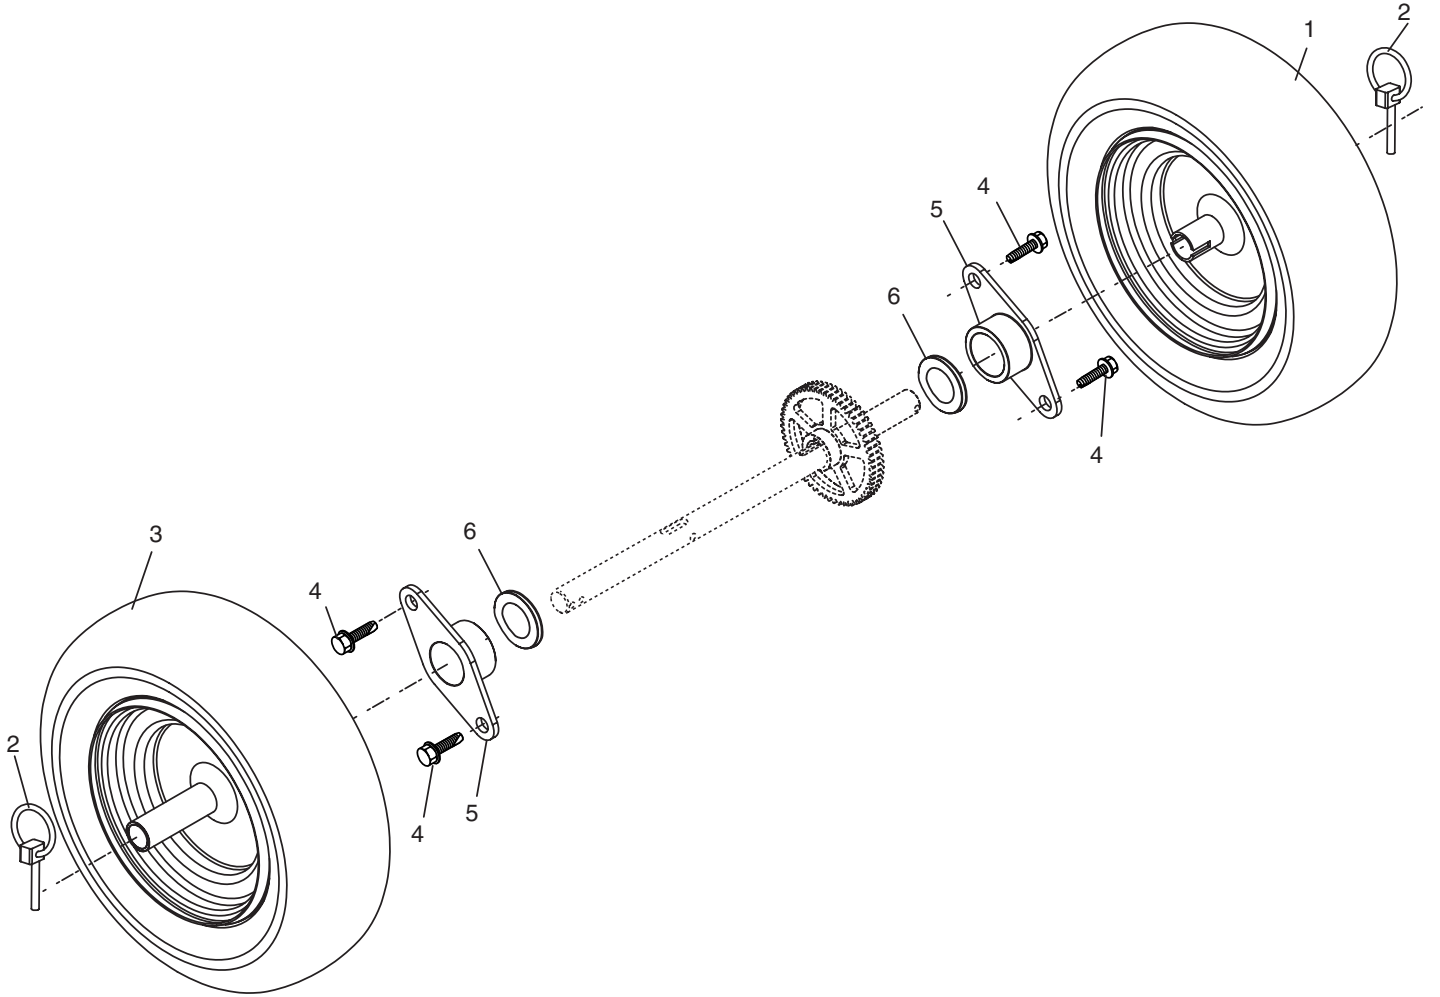

REPAIR PARTS
WHEELS / DECALS

SNOW THROWER - MODEL NUMBER PP5524ESB

REPAIR PARTS WHEELS / DECALS

SNOW THROWER - MODEL NUMBER PP5524ESB

KEY NO.	PART NO.	DESCRIPTION
1	187873	Wheel Assembly, 13", LH
2	155443	Pin, Klik 1/4
3	187875	Wheel Assembly, 13", RH
4	146315	Screw, Hex Head 5/16-18 x 1/2
5	179830	Bearing, Axle
6	174697	Washer, Thrust (1")

NOTE: All component dimensions given in U.S. inches
1 inch = 25.4 mm

KEY NO.	PART NO.	DESCRIPTION
1	181037	Decal, Danger
2	187899	Decal, Poulan Pro, 5.5HP/24" (large)
3	181035	Decal, Danger, Deflector
4	181042	Decal, Danger
5	187898	Decal, Poulan Pro, 5.5HP/24" (small)
6	181033	Decal, Instruction
7	155798	Decal, Traction Lever
8	155800	Decal, Auger Lever
9	181039	Decal, Speed Control
--	187881	Owner's Manual, English
--	187882	Owner's Manual, French

NOTE: All component dimensions given in U.S. inches
1 inch = 25.4 mm