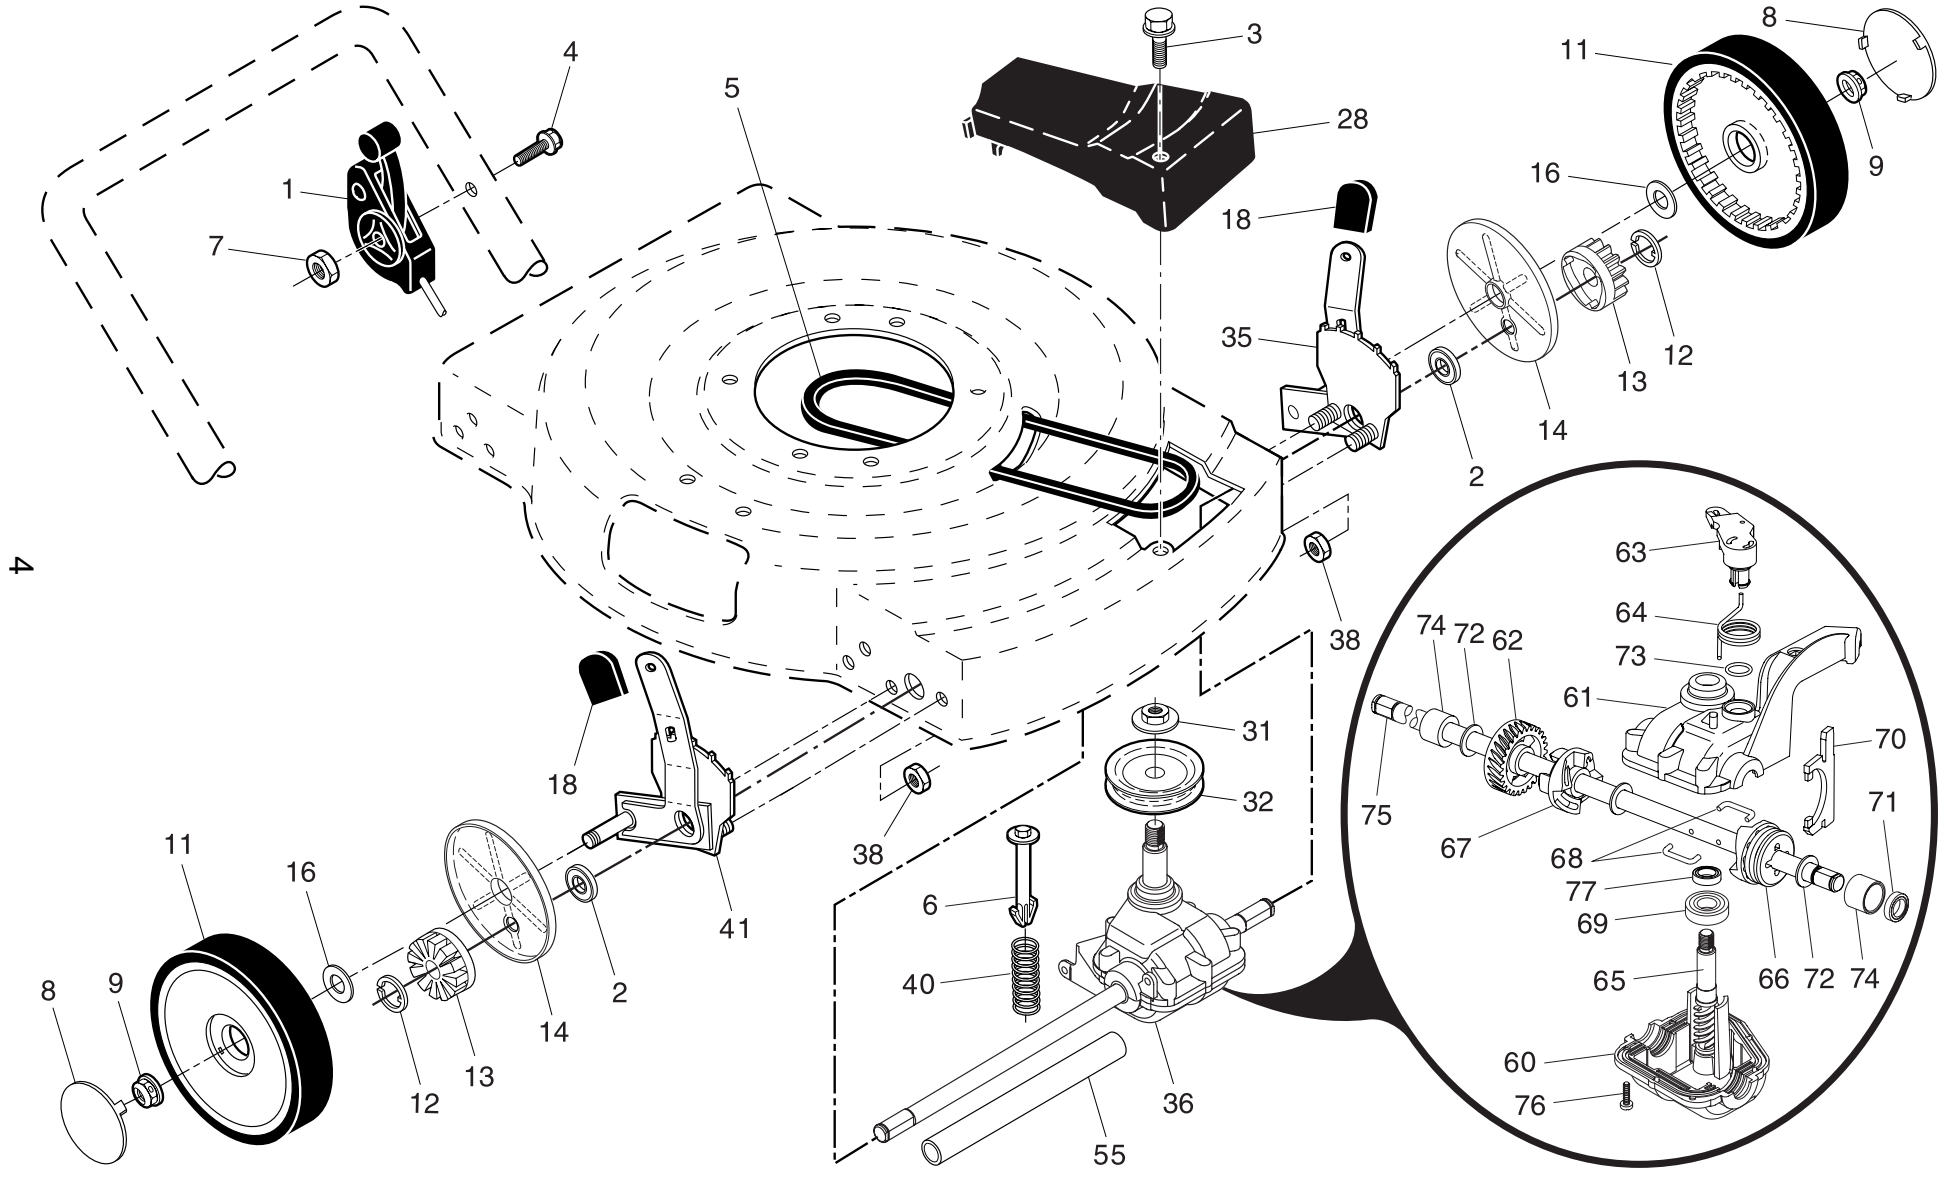

**NOTE:** All component dimensions given in U.S. inches.  
1 inch = 25.4 mm

## ROTARY LAWN MOWER - - MODEL NUMBER PR62522SH (PR62522SHB)

KEY NO.	PART NO.	DESCRIPTION
1	184587	Control Cable Assembly
2	88058	Bearing, Wheel Adjuster
3	143603	Pan Head Tapping Screw #10-24 x 2-3/4
4	158755	Hex Washer Head Screw 1/4-20 x 2.12
5	146527	V-Belt
6	150495	Spring Retainer
7	191730	Nut, Hex, Flanged 1/4-20
8	77400	Hubcap
9	145212	Locknut
11	180766	Wheel & Tire Assembly
12	12000058	E-Ring
13	137054	Pinion
14	180504	Dust Cover
16	67725	Washer 1/2 x 1-1/2 x .134
18	170143	Selector Knob
28	190705X428	Drive Cover
31	132010	Hex Flange Nut
32	189407	Drive Pulley
35	152018	Kit, Wheel Adjuster, LH (Includes Knob and Bearing)
36	187211	Gear Case Assembly, Complete
37	137090	Spring
38	73800400	Locknut, Hex 1/4-20

KEY NO.	PART NO.	DESCRIPTION
41	152019	Kit, Wheel Adjuster, RH (Includes Knob and Bearing)
55	86012	Driveshaft Cover
60	183497	Case, Lower (Use Dow Corning #709 to reseal)
61	183498	Case, Upper (Use Dow Corning #709 to reseal)
62	183499	Gear, 27 Teeth
63	183500	Lever, Clutch
64	183501	Spring, Return
65	183502	Shaft, Input
66	183503	Dog, Movable
67	183504	Dog, Fixed
68	183505	Wire, Formed
69	183506	Bearing, Ball
70	183507	Fork, Shift
71	183508	Seal, Output Shaft
72	183509	Washer
73	183510	Seal, Case
74	183511	Bushing
75	187521	Shaft, Output
76	183513	Screw
77	183514	Seal, Input Shaft