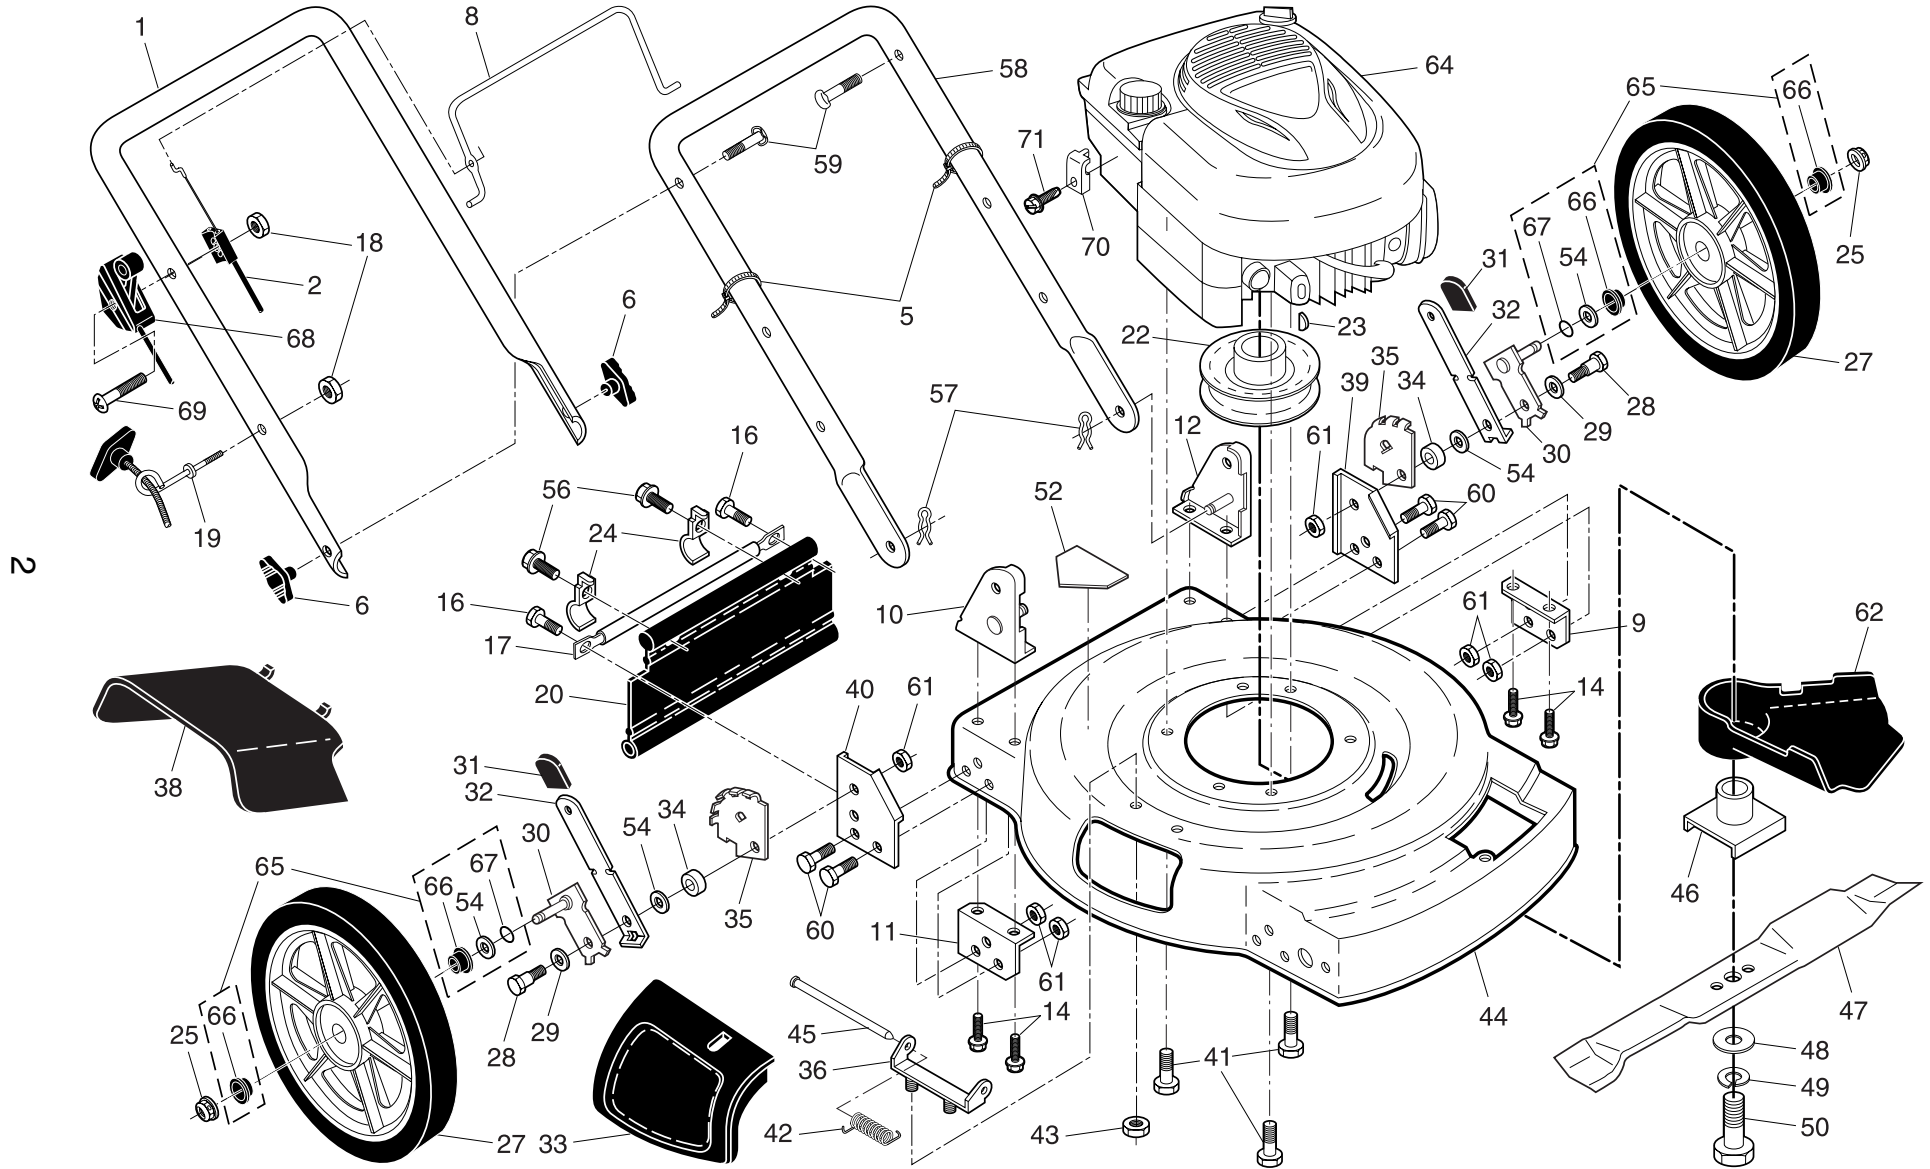

ROTARY LAWN MOWER - - MODEL NUMBER PR62522SH (PR62522SHB)

ROTARY LAWN MOWER - - MODEL NUMBER PR62522SH (PR62522SHB)

KEY NO.	PART NO.	DESCRIPTION	KEY NO.	PART NO.	DESCRIPTION
1	166860X479	Upper Handle	45	147286	Rod, Hinge
2	149293	Engine Zone Control Cable	46	184590	Adapter, Blade
5	66426	Wire Tie	47	192682	Blade, 22"
6	136376	Handle Knob	48	851074	Washer, Hardened
8	146771	Control Bar	49	850263	Washer, Lock, Helical Spring
9	153282X479	Support Bracket, Handle, LH	50	851084	Screw, Hex Head 3/8-24 x 1-3/8 (Grade 8)
10	170345X479	Handle Bracket Assembly, RH	52	107339X	Decal, Danger
11	153350X479	Support Bracket, Handle, RH	54	88348	Washer, Flat 3/8
12	170346X479	Handle Bracket Assembly, LH	56	750097	Screw, Hex Washer Head #10-24 x 1/2
14	149741	Screw, Thread Cutting 5/16-18 x 3/4	57	51793	Hairpin Cotter
16	54583	Screw, Support Rod	58	151590X479	Lower Handle
17	165175X479	Rod, Support	59	131959	Handle Bolt
18	132004	Locknut, Keps 1/4-20	60	74760612	Bolt, Hex Head 3/8-16 x 3/4
19	179585	Rope Guide	61	751592	Locknut, Hex 3/8-16
20	189008	Rear Deflector	62	182002	Debris Shield
22	184941	Pulley, Engine	64	---	Engine, Briggs & Stratton, Model Number 123K02 (For engine service and replacement parts, call Briggs & Stratton at 1-800-233-3723)
23	187723	Hi-Pro Key			
24	87584X004	Bracket, Deflector			
25	83923	Locknut, Hex 3/18-16	65	193498	Kit, Bushing, High Wheel
27	181383	Wheel & Tire Assembly, Rear, 14"	66	193028X428	Bushing, Nylon, Black
28	142748	Bolt, Shoulder 3/8-16 x 1	67	188152	O-Ring
29	61651	Belleville Washer	68	170294	Throttle Control
30	180413X004	Axle Arm Assembly	69	183365	Screw, Hex Head 1/4-20 x 2-11/64
31	170143	Knob, Selector	70	111190	Clamp
32	700331X004	Spring, Selector	71	83816	Screw #10 x 5/8
33	151889	Mulcher Door	--	162300	Warning Decal (not shown)
34	146630	Spacer	--	172787	Operator's Manual, English
35	750085X007	Bracket, Wheel Adjuster	--	172788	Operator's Manual, French
36	154132	Bracket, Housing	--	193311	Repair Parts Manual, English / French
38	176509	Deflector, Discharge			
39	700168X479	Support Bracket, LH			
40	700166X479	Support Bracket, RH			
41	150406	Screw, Hex Head, Threaded, Rolled 3/8-16 x 1-1/8			
42	152124	Spring, Torsion			
43	73800400	Locknut, Hex 1/4-20			
44	188860	Lawn Mower Housing (Includes Key Number 52)			
					Available accessories not included with lawn mower:
			--	GCK5000	Grass Catcher Assembly

NOTE: All component dimensions given in U.S. inches.
1 inch = 25.4 mm