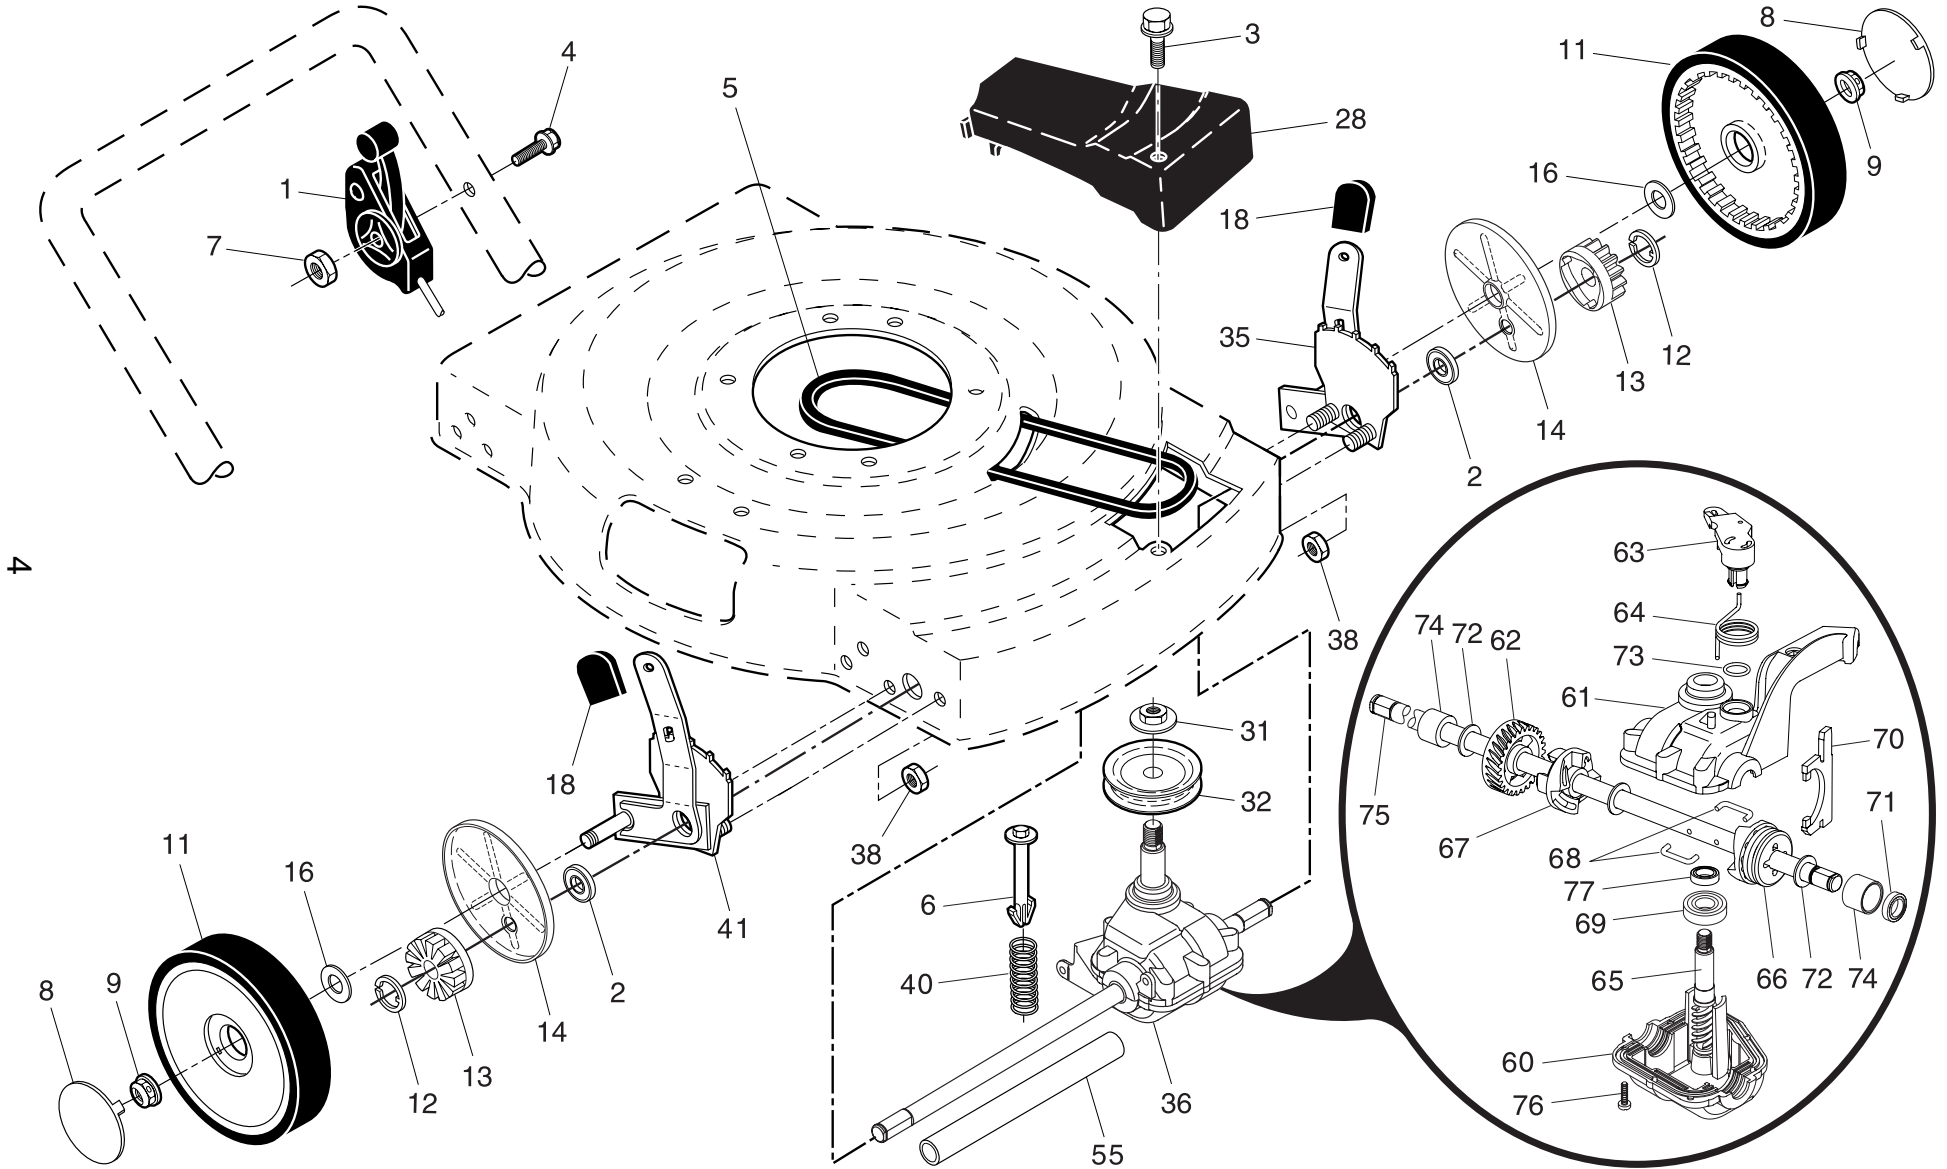

**NOTE:** All component dimensions given in U.S. inches.  
1 inch = 25.4 mm

## ROTARY LAWN MOWER - - MODEL NUMBER PR62522SH (PR62522SHC)

KEY NO.	PART NO.	DESCRIPTION
1	184587	Control Cable Assembly
2	88058	Bearing, Wheel Adjuster
3	143603	Pan Head Tapping Screw #10-24 x 2-3/4
4	158755	Hex Washer Head Screw 1/4-20 x 2.12
5	146527	V-Belt
6	150495	Spring Retainer
7	191730	Nut, Hex, Flanged 1/4-20
8	77400	Hubcap
9	145212	Locknut
11	180766	Wheel & Tire Assembly
12	12000058	E-Ring
13	137054	Pinion
14	<b>189403</b>	Dust Cover
16	67725	Washer 1/2 x 1-1/2 x .134
18	170143	Selector Knob
28	190705X428	Drive Cover
31	132010	Hex Flange Nut
32	189407	Drive Pulley
35	152018	Kit, Wheel Adjuster, LH (Includes Knob and Bearing)
36	187211	Gear Case Assembly, Complete
38	73800400	Locknut, Hex 1/4-20
40	137090	Spring