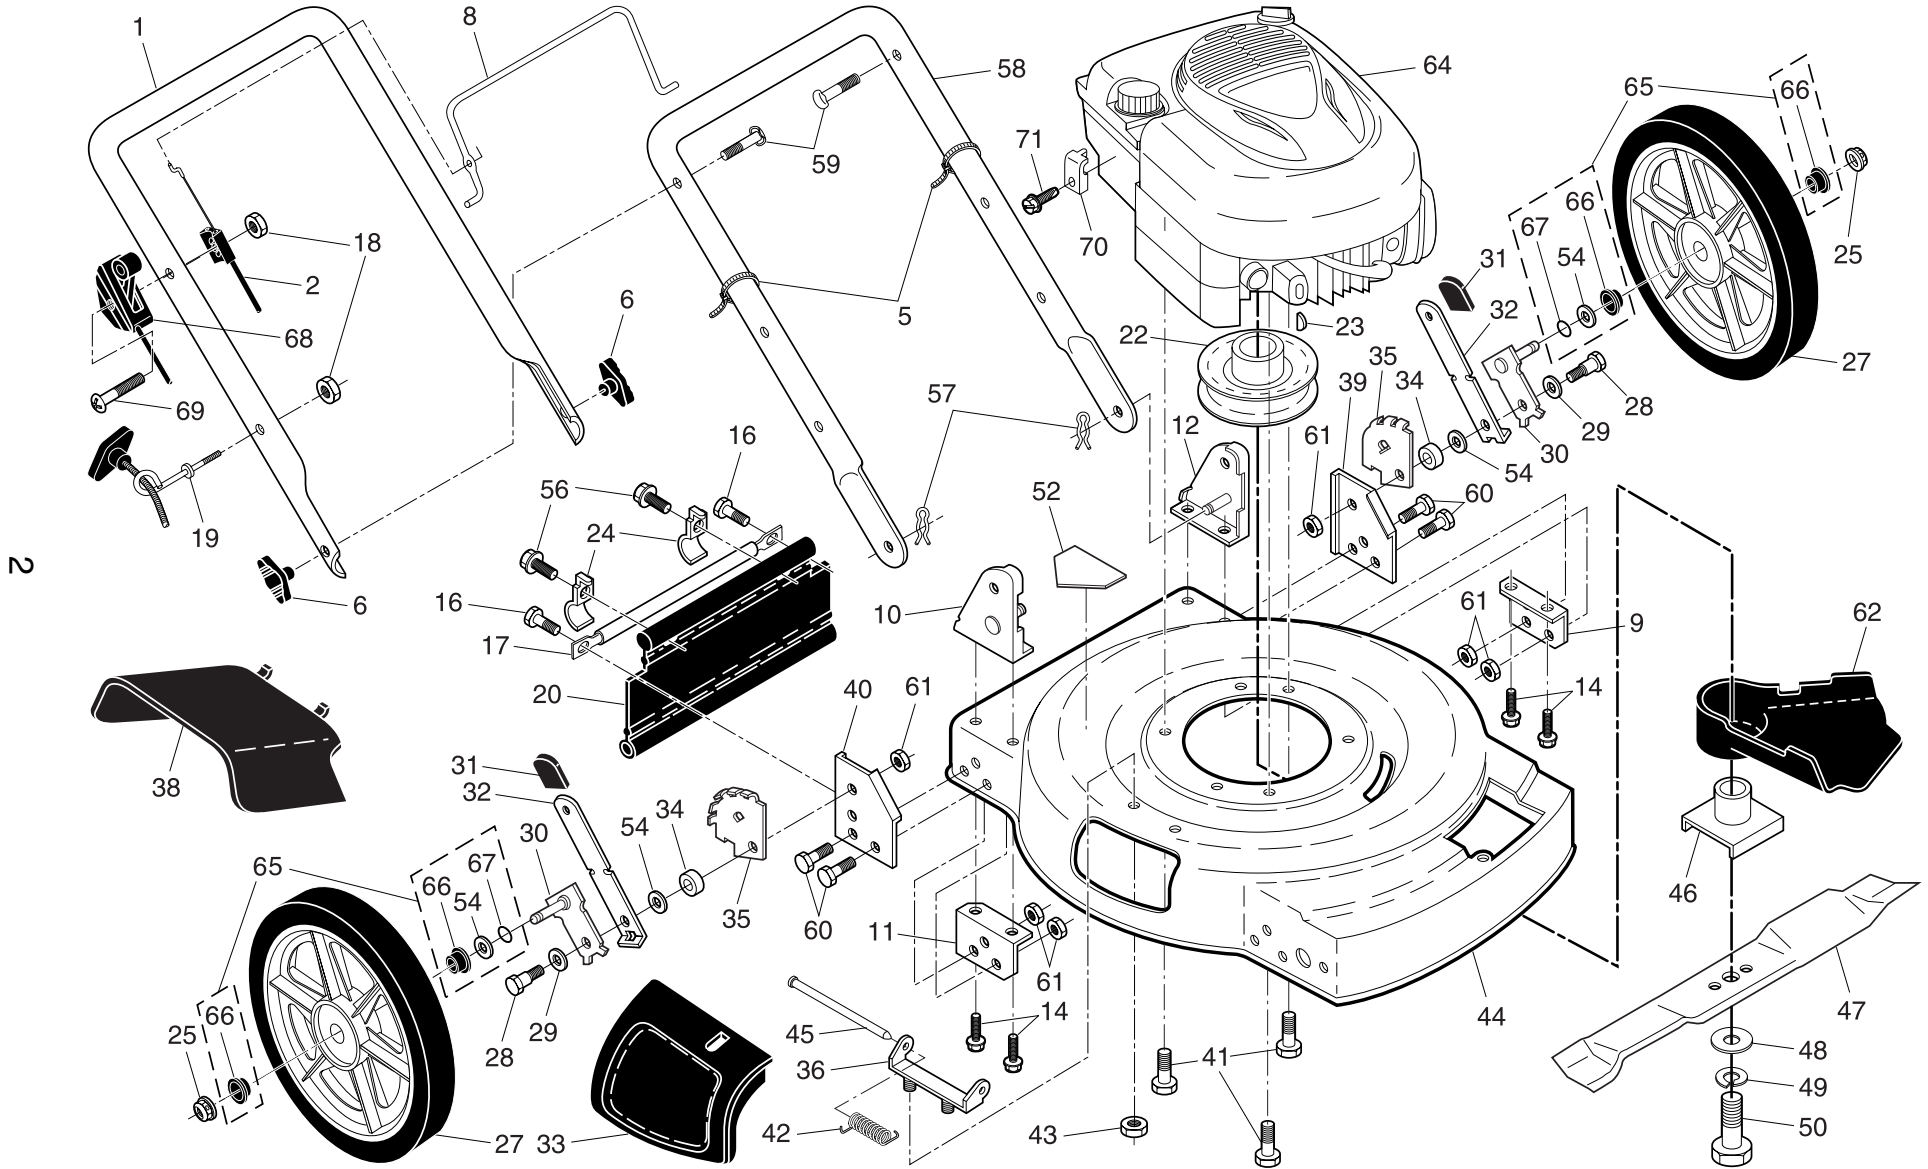

ROTARY LAWN MOWER - - MODEL NUMBER PR62522SH (PR62522SHC)

ROTARY LAWN MOWER - - MODEL NUMBER PR62522SH (PR62522SHC)

KEY NO.	PART NO.	DESCRIPTION	KEY NO.	PART NO.	DESCRIPTION
1	166860X479	Upper Handle	45	147286	Rod, Hinge
2	149293	Engine Zone Control Cable	46	184590	Adapter, Blade
5	66426	Wire Tie	47	192682	Blade, 22"
6	189713X428	Handle Knob	48	851074	Washer, Hardened
8	146771	Control Bar	49	850263	Washer, Lock, Helical Spring
9	153282X479	Support Bracket, Handle, LH	50	851084	Screw, Hex Head 3/8-24 x 1-3/8 (Grade 8)
10	170345X479	Handle Bracket Assembly, RH	52	107339X	Decal, Danger
11	153350X479	Support Bracket, Handle, RH	54	88348	Washer, Flat 3/8
12	170346X479	Handle Bracket Assembly, LH	56	750097	Screw, Hex Washer Head #10-24 x 1/2
14	149741	Screw, Thread Cutting 5/16-18 x 3/4	57	51793	Hairpin Cotter
16	54583	Screw, Support Rod	58	151590X479	Lower Handle
17	165175X479	Rod, Support	59	191574	Handle Bolt
18	132004	Locknut, Keps 1/4-20	60	74760612	Bolt, Hex Head 3/8-16 x 3/4
19	179585	Rope Guide	61	751592	Locknut, Hex 3/8-16
20	189008	Rear Deflector	62	182002	Debris Shield
22	184941	Pulley, Engine	64	---	Engine, Briggs & Stratton, Model Number 123K02 (For engine service and replacement parts, call Briggs & Stratton at 1-800-233-3723)
23	187723	Hi-Pro Key			
24	87584X004	Bracket, Deflector	65	193498	Kit, Bushing, High Wheel
25	83923	Locknut, Hex 3/18-16	66	193028X428	Bushing, Nylon, Black
27	181383	Wheel & Tire Assembly, Rear, 14"	67	188152	O-Ring
28	142748	Bolt, Shoulder 3/8-16 x 1	68	170294	Throttle Control
29	61651	Belleville Washer	69	183365	Screw, Hex Head 1/4-20 x 2-11/64
30	180413X004	Axle Arm Assembly	70	111190	Clamp
31	170143	Knob, Selector	71	83816	Screw #10 x 5/8
32	700331X004	Spring, Selector	--	162300	Warning Decal (not shown)
33	151889	Mulcher Door	--	193733	Operator's Manual, English
34	146630	Spacer	--	193736	Operator's Manual, French
35	750085X007	Bracket, Wheel Adjuster	--	193739	Repair Parts Manual, English / French
36	154132	Bracket, Housing			
38	176509	Deflector, Discharge			
39	700168X479	Support Bracket, LH			
40	700166X479	Support Bracket, RH			
41	150406	Screw, Hex Head, Threaded, Rolled 3/8-16 x 1-1/8			
42	152124	Spring, Torsion			
43	73800400	Locknut, Hex 1/4-20			
44	188860	Lawn Mower Housing (Includes Key Number 52)			
					Available accessories not included with lawn mower:
			--	GCK5000	Grass Catcher Assembly

NOTE: All component dimensions given in U.S. inches.
1 inch = 25.4 mm