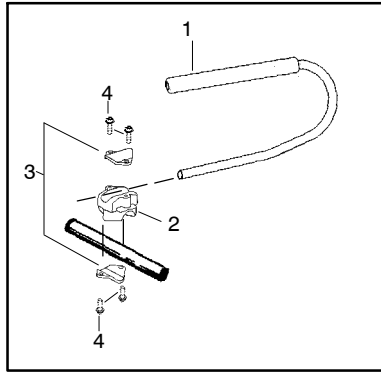

TYPE 3

⚠ WARNING

All repairs, adjustments and maintenance not described in the Operator's Manual must be performed by qualified service personnel.

Ref.	Part No.	Description	Ref.	Part No.	Description
1.	530071394	Kit-Handlebar (incl. grip,cap,decal)	16.	530053012	Fastener-Mud Flap
2.	----	Clamp-Handlebar	17.	530092062	Washer
	530058766	(7/8"	18.	530015515	Locknut
	530058765	(1"	19.	530015793	Nut-Flange (L.H.)
3.	530058563	Bracket-Clamp	20.	530016240	Washer-Belleville
4.	530015886	Screw	21.	530015792	Washer-Flat
5.	530071913	Assy.-Driveshaft	22.	952711625	Accy-7.5" Blade
6.	530096183	Flexshaft-Split boom	23.	530054623	Dustcup
7.	530016014	Screw	24.	530071930	Kit-Edger Guard
8.	530016224	Screw-Alignment	25.	530071586	Kit-Gearbox
9.	530015981	Bolt-Shoulder Axle	26.	530016312	Screw
10.	530095125	Wheel-4" (rubber)	27.	530031159	Wrench-Hex (5/32")
11.	530015515	Locknut			Not Shown
12.	530092062	Washer		545133453	Manual
13.	530092059	Knob		530095894	Hanger-Attachment
14.	530053009	Bracket-Adj. Wheel		545005908	Decal-Shaft Warning
15.	530071251	Kit-Mud Flap (incl.#16)		530053138	Decal-Guard Warning

✂ = NEW PART NUMBER FOR THIS IPL

★ = REFER TO THE SERVICE REFERENCE INDICATED FOR MORE INFORMATION. (LOCATED AT END OF IPL)