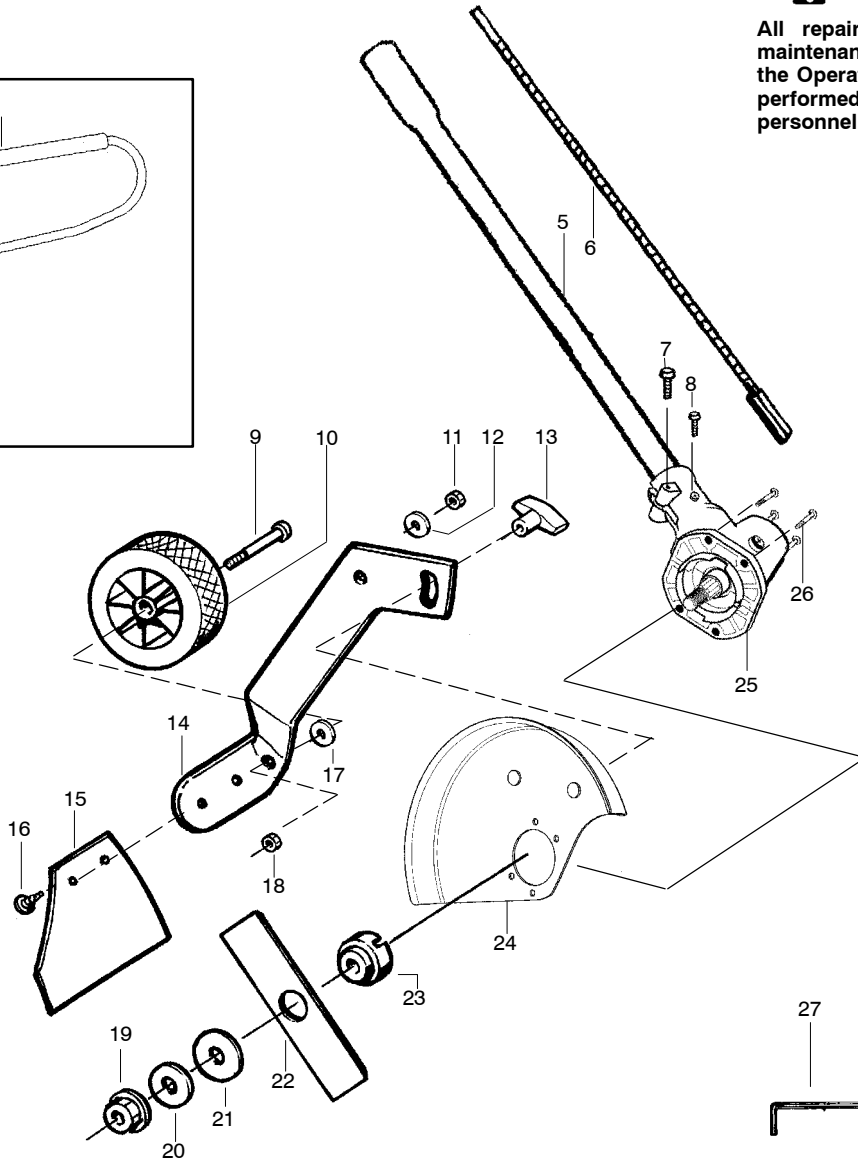

TYPE 3

⚠ WARNING

All repairs, adjustments and maintenance not described in the Operator's Manual must be performed by qualified service personnel.

Ref.	Part No.	Description	Ref.	Part No.	Description
1.	530071394	Kit-Handlebar (incl. grip,cap,decal)	16.	530053012	Fastener-Mud Flap
2.	----	Clamp-Handlebar	17.	530092062	Washer
	530058766	(7/8"	18.	530015515	Locknut
	530058765	(1"	19.	530015793	Nut-Flange (L.H.)
3.	530058563	Bracket-Clamp	20.	530016240	Washer-Belleville
4.	530015886	Screw	21.	530015792	Washer-Flat
5.	530071913	Assy.-Driveshaft	22.	952711625	Accy-7.5" Blade
6.	530096183	Flexshaft-Split boom	23.	530054623	Dustcup
7.	530016014	Screw	24.	530071930	Kit-Edger Guard
8.	530016224	Screw-Alignment	25.	530071586	Kit-Gearbox
9.	530015981	Bolt-Shoulder Axle	26.	530016312	Screw
10.	530095125	Wheel-4" (rubber)	27.	530031159	Wrench-Hex (5/32")
11.	530015515	Locknut			Not Shown
12.	530092062	Washer		545133453	Manual
13.	530092059	Knob		530095894	Hanger-Attachment
14.	530053009	Bracket-Adj. Wheel		545005908	Decal-Shaft Warning
15.	530071251	Kit-Mud Flap (incl.#16)		530053138	Decal-Guard Warning

✂ = NEW PART NUMBER FOR THIS IPL

★ = REFER TO THE SERVICE REFERENCE INDICATED FOR MORE INFORMATION. (LOCATED AT END OF IPL)