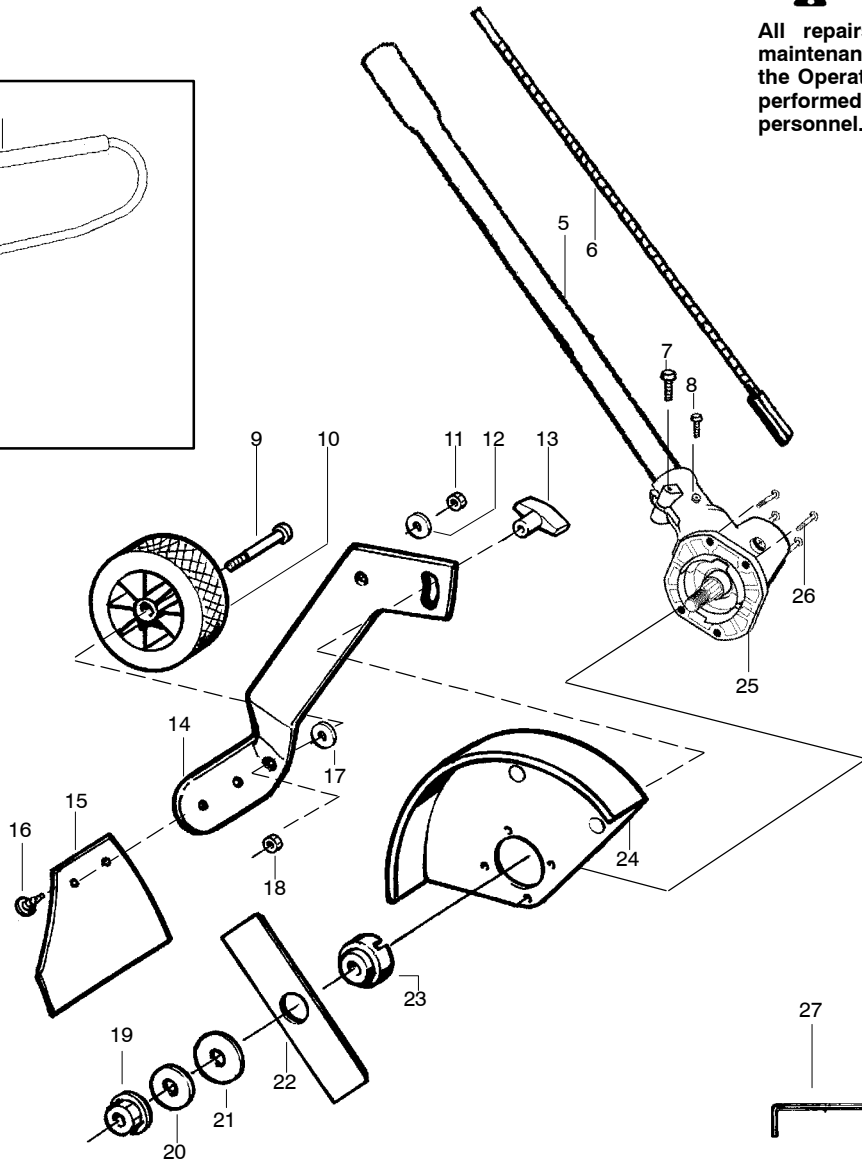

## TYPE 2

**⚠ WARNING**

All repairs, adjustments and maintenance not described in the Operator's Manual must be performed by qualified service personnel.

Ref.	Part No.	Description	Ref.	Part No.	Description
1.	530071394	Kit- Handlebar (incl. grip, cap, decal)	16.	530053012	Fastener- Mud Flap
2.	----	Clamp- Handlebar	17.	530092062	Washer
	530058766	( 7/8" )	18.	530015515	Locknut
	530058765	( 1" )	19.	530015793	Nut- Flange (L.H.)
3.	530058563	Bracket- Clamp	20.	530016240	Washer- Belleville
4.	530015886	Screw	21.	530015792	Washer- Flat
5.	530071863	Assy.- Driveshaft	22.	952711625	Accy- 7.5" Blade
6.	530096183	Flexshaft- Split boom	23.	530054623	Dustcup
7.	530016014	Screw	24.	530071384	Kit- Edger Guard
8.	530016224	Screw- Alignment	25.	530071586	Kit- Gearbox
9.	530015981	Bolt- Shoulder Axle	26.	530016312	Screw
10.	530095125	Wheel- 4" (rubber)	27.	530031159	Wrench- Hex (5/32")
11.	530015515	Locknut			Not Shown
12.	530092062	Washer		530164833	Manual
13.	530092059	Knob		530095894	Hanger- Attachment
14.	530053009	Bracket- Adj. Wheel		545005908	Decal- Shaft Warning
15.	530071251	Kit- Mud Flap (incl. #16)		530053138	Decal- Guard Warning

✓ = NEW PART NUMBER FOR THIS IPL

★ = REFER TO THE SERVICE REFERENCE INDICATED FOR MORE INFORMATION. (LOCATED AT END OF IPL)