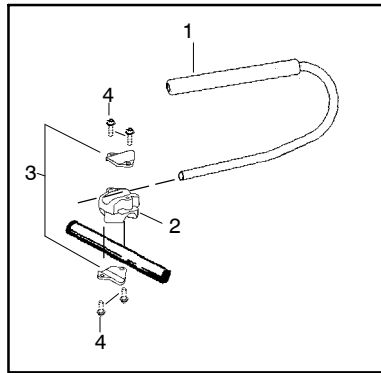

## TYPE 2

**⚠ WARNING**

All repairs, adjustments and maintenance not described in the Operator's Manual must be performed by qualified service personnel.

Ref.	Part No.	Description	Ref.	Part No.	Description
1.	530071394	Kit- Handlebar (incl. grip, cap, decal)	16.	530053012	Fastener- Mud Flap
2.	----	Clamp- Handlebar	17.	530092062	Washer
	530058766	( 7/8" )	18.	530015515	Locknut
	530058765	( 1" )	19.	530015793	Nut- Flange (L.H.)
3.	530058563	Bracket- Clamp	20.	530016240	Washer- Belleville
4.	530015886	Screw	21.	530015792	Washer- Flat
5.	530071863	Assy.- Driveshaft	22.	952711625	Accy- 7.5" Blade
6.	530096183	Flexshaft- Split boom	23.	530054623	Dustcup
7.	530016014	Screw	24.	530071384	Kit- Edger Guard
8.	530016224	Screw- Alignment	25.	530071586	Kit- Gearbox
9.	530015981	Bolt- Shoulder Axle	26.	530016312	Screw
10.	530095125	Wheel- 4" (rubber)	27.	530031159	Wrench- Hex (5/32")
11.	530015515	Locknut			Not Shown
12.	530092062	Washer		530164833	Manual
13.	530092059	Knob		530095894	Hanger- Attachment
14.	530053009	Bracket- Adj. Wheel		545005908	Decal- Shaft Warning
15.	530071251	Kit- Mud Flap (incl. #16)		530053138	Decal- Guard Warning