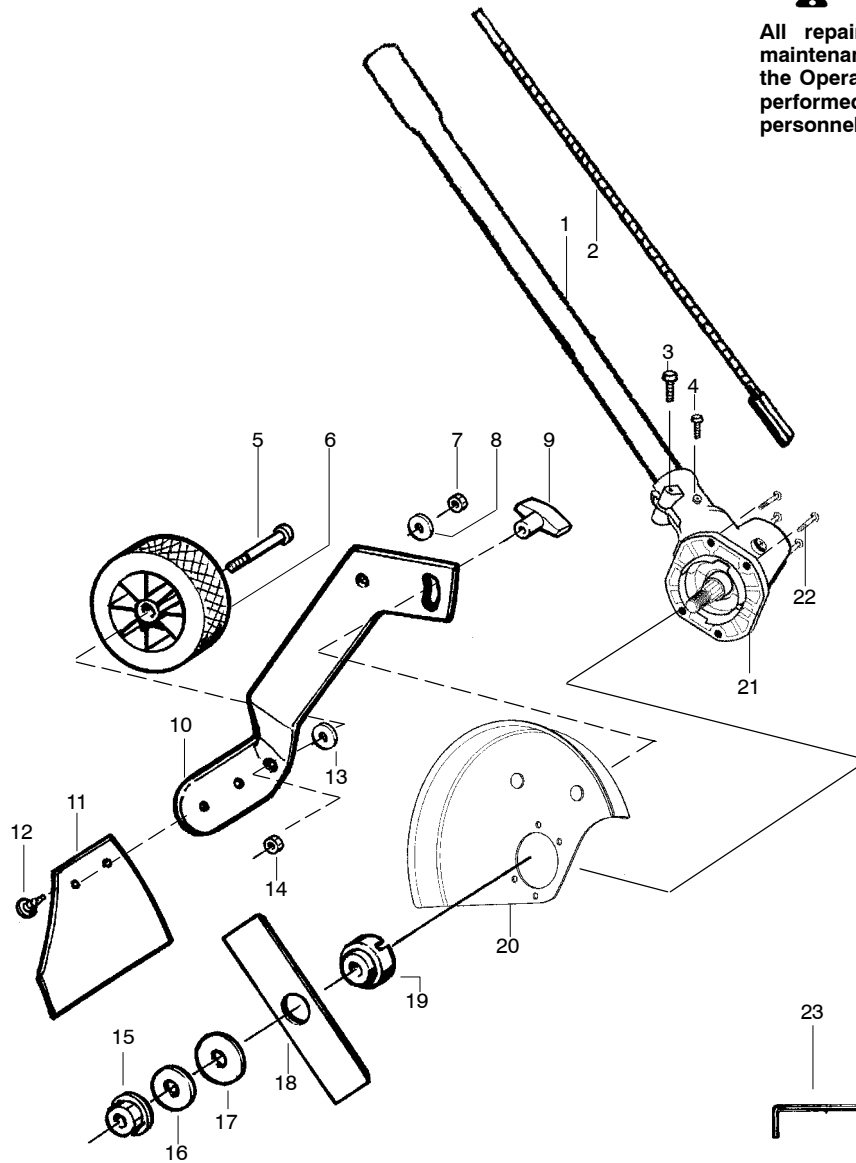

TYPE 4

⚠ WARNING

All repairs, adjustments and maintenance not described in the Operator's Manual must be performed by qualified service personnel.

Ref.	Part No.	Description	Ref.	Part No.	Description
1.	545006089	Assy.-Driveshaft	16.	530016240	Washer-Belleville
2.	530096183	Flexshaft-Split boom	17.	530015792	Washer-Flat
3.	530016014	Screw	18.	952711625	Accy-7.5" Blade
4.	530015775	Screw-Alignment	19.	530054623	Dustcup
5.	530015981	Bolt-Shoulder Axle	20.	530071930	Kit-Edger Guard
6.	530095125	Wheel-4" (rubber)	21.	530071586	Kit-Gearbox (Incl. 3,4,19,22)
7.	530015515	Locknut	22.	530016312	Screw
8.	530092062	Washer	23.	530031159	Wrench-Hex (5/32")
9.	530092059	Knob			
10.	530053009	Bracket-Adj. Wheel			
11.	530071251	Kit-Mud Flap (incl.#12)			Not Shown
12.	530053012	Fastener-Mud Flap			
13.	530092062	Washer		545167664	Manual
14.	530015515	Locknut		530150031	Hanger-Attachment
15.	530015793	Nut-Flange (L.H.)		525392401	Decal-Shaft Warning
				545074501	Decal-Guard Warning

✓ = NEW PART NUMBER FOR THIS IPL

★ = REFER TO THE SERVICE REFERENCE INDICATED FOR MORE INFORMATION. (LOCATED AT END OF IPL)