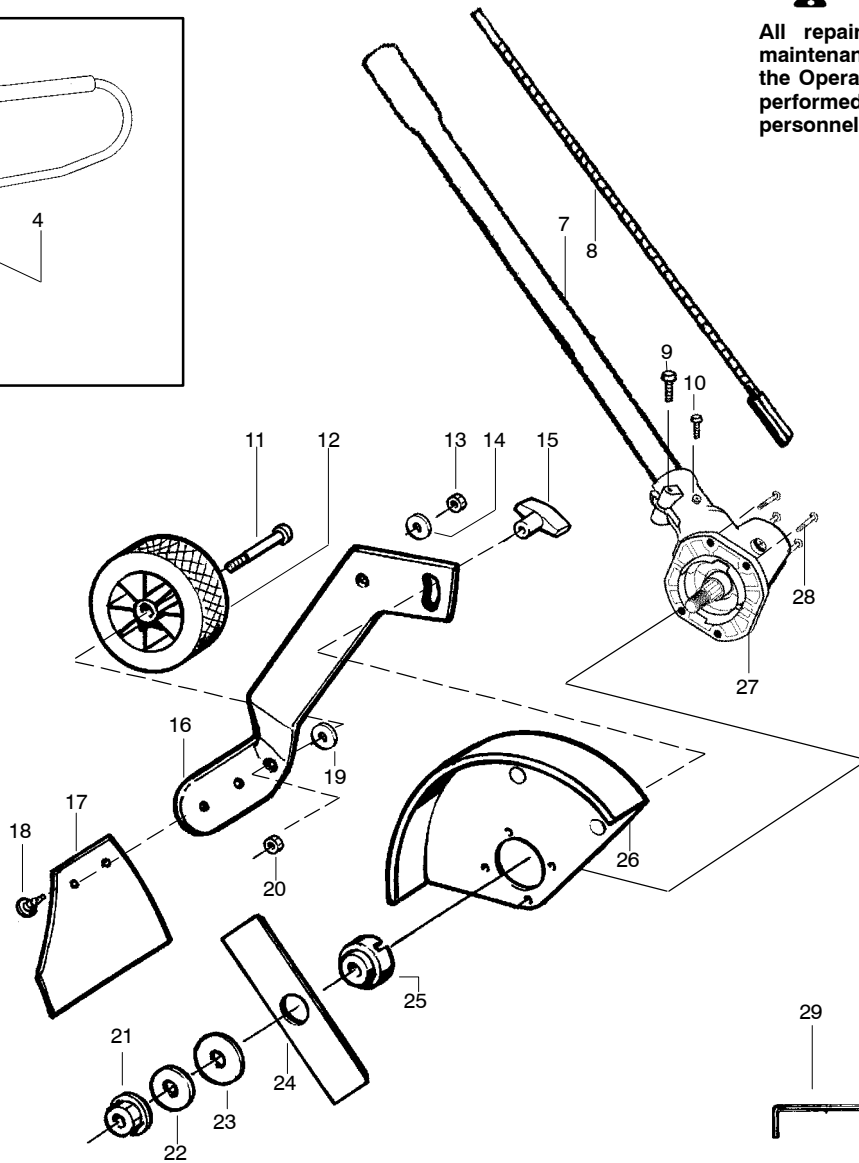

TYPE 1

⚠ WARNING

All repairs, adjustments and maintenance not described in the Operator's Manual must be performed by qualified service personnel.

Ref.	Part No.	Description	Ref.	Part No.	Description
1.	530071394	Kit-Handlebar (incl. grip,cap,decal)	18.	530053012	Fastener-Mud Flap
2.	530095970	Clamp	19.	530092062	Washer
3.	530016336	Knob	20.	530015515	Locknut
4.	530095971	Base- Clamp	21.	530015793	Nut- Flange (L.H.)
5.	530071684	Kit-Tube Clamp (incl. 6)	22.	530016240	Washer- Belleville
6.	530016406	Screw	23.	530015792	Washer-Flat
7.	530096000	Assy.- Driveshaft	24.	952711625	Accy-7.5" Blade
8.	530096183	Flexshaft-Split boom	25.	530054623	Dustcup
9.	530016014	Screw	26.	530071501	Kit-Edger Guard
10.	530016224	Screw-Alignment	27.	530071586	Kit-Gearbox
11.	530015981	Bolt-Shoulder Axle	28.	530016312	Screw
12.	530095125	Wheel-4" (rubber)	29.	530031159	Wrench-Hex (5/32")
13.	530015515	Locknut	Not Shown		
14.	530092062	Washer	530164693	Manual	
15.	530092059	Knob	530095894	Hanger-Attachment	
16.	530053009	Bracket-Adj. Wheel	530053138	Decal-Guard Warning	
17.	530071251	Kit-Mud Flap (incl.#18)			