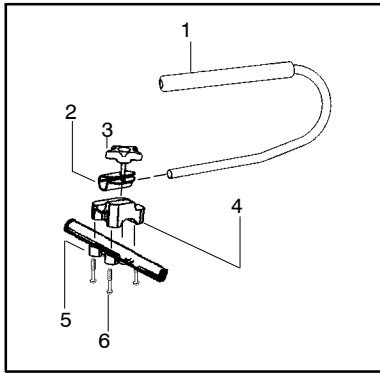

TYPE 1

⚠ WARNING

All repairs, adjustments and maintenance not described in the Operator's Manual must be performed by qualified service personnel.

Ref.	Part No.	Description	Ref.	Part No.	Description
1.	530071394	Kit-Handlebar (incl. grip,cap,decal)	18.	530053012	Fastener-Mud Flap
2.	530095970	Clamp	19.	530092062	Washer
3.	530016336	Knob	20.	530015515	Locknut
4.	530095971	Base- Clamp	21.	530015793	Nut- Flange (L.H.)
5.	530071684	Kit-Tube Clamp (incl. 6)	22.	530016240	Washer- Belleville
6.	530016406	Screw	23.	530015792	Washer-Flat
7.	530096000	Assy.- Driveshaft	24.	952711625	Accy-7.5" Blade
8.	530096183	Flexshaft-Split boom	25.	530054623	Dustcup
9.	530016014	Screw	26.	530071501	Kit-Edger Guard
10.	530016224	Screw-Alignment	27.	530071586	Kit-Gearbox
11.	530015981	Bolt-Shoulder Axle	28.	530016312	Screw
12.	530095125	Wheel-4" (rubber)	29.	530031159	Wrench-Hex (5/32")
13.	530015515	Locknut	Not Shown		
14.	530092062	Washer	530164693	Manual	
15.	530092059	Knob	530095894	Hanger-Attachment	
16.	530053009	Bracket-Adj. Wheel	530053138	Decal-Guard Warning	
17.	530071251	Kit-Mud Flap (incl.#18)			