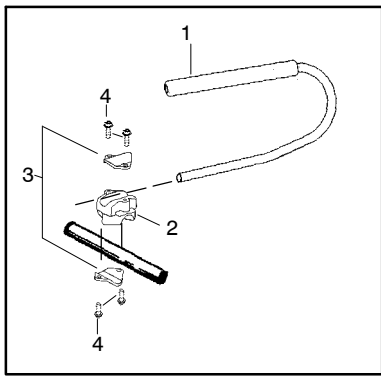

TYPE 2

⚠ WARNING
All repairs, adjustments and maintenance not described in the Operator's Manual must be performed by qualified service personnel.

Ref.	Part No.	Description	Ref.	Part No.	Description
1.	530071394	Kit-Handlebar (incl. grip, cap, decal)	16.	530053012	Fastener-Mud Flap
2.	----	Clamp-Handlebar	17.	530092062	Washer
	530058766	(7/8")	18.	530015515	Locknut
	530058765	(1")	19.	530015793	Nut-Flange (L.H.)
3.	530058563	Bracket-Clamp	20.	530016240	Washer-Belleville
4.	530015886	Screw	21.	530015792	Washer-Flat
5.	530071863	Assy.-Driveshaft	22.	952711625	Accy-7.5" Blade
6.	530096183	Flexshaft-Split boom	23.	530054623	Dustcup
7.	530016014	Screw	24.	530071501	Kit-Edger Guard
8.	530016224	Screw-Alignment	25.	530071586	Kit-Gearbox
9.	530015981	Bolt-Shoulder Axle	26.	530016312	Screw
10.	530095125	Wheel-4" (rubber)	27.	530031159	Wrench-Hex (5/32")
11.	530015515	Locknut			Not Shown
12.	530092062	Washer		530164267	Manual
13.	530092059	Knob		530095894	Hanger-Attachment
14.	530053009	Bracket-Adj. Wheel		530053138	Decal-Guard Warning
15.	530071251	Kit-Mud Flap (incl.#16)			

✓ = NEW PART NUMBER FOR THIS IPL

★ = REFER TO THE SERVICE REFERENCE INDICATED FOR MORE INFORMATION. (LOCATED AT END OF IPL)