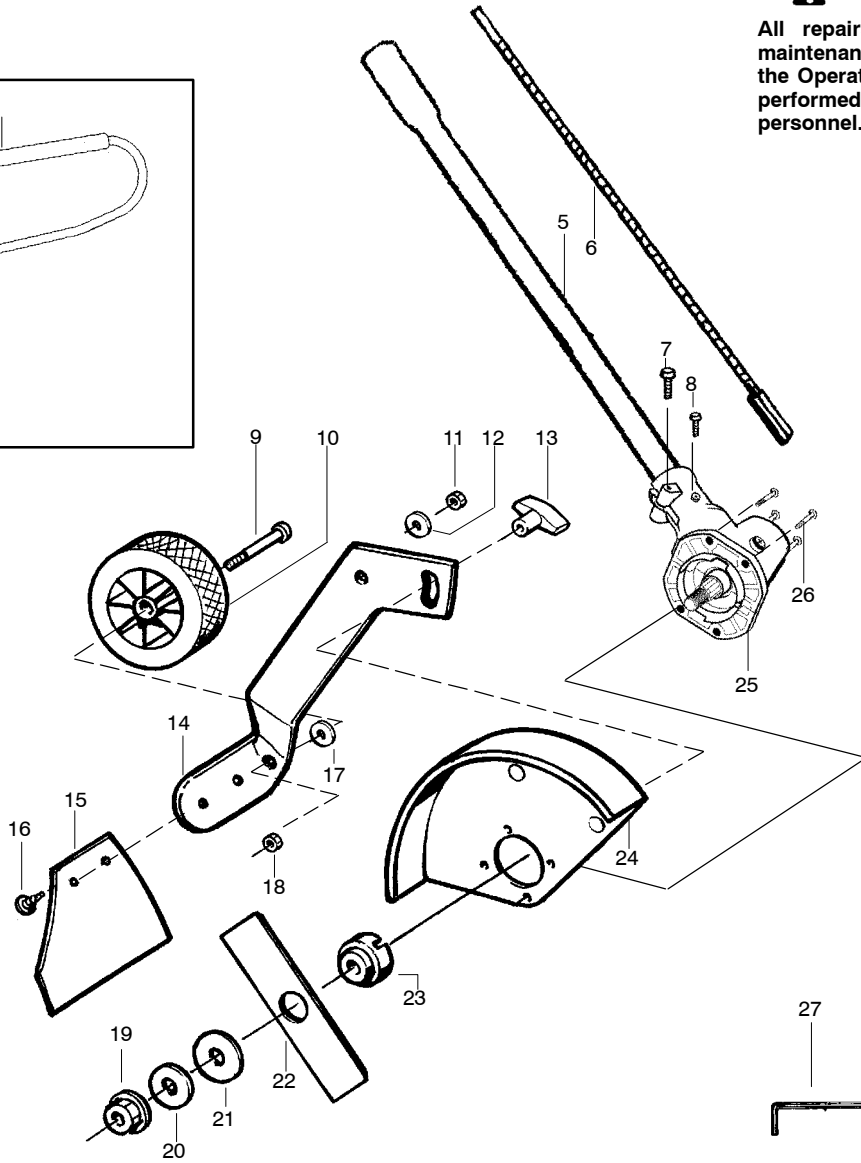

TYPE 2

⚠ WARNING
All repairs, adjustments and maintenance not described in the Operator's Manual must be performed by qualified service personnel.

Ref.	Part No.	Description	Ref.	Part No.	Description
1.	530071394	Kit-Handlebar (incl. grip, cap, decal)	16.	530053012	Fastener-Mud Flap
2.	----	Clamp-Handlebar	17.	530092062	Washer
	530058766	(7/8")	18.	530015515	Locknut
	530058765	(1")	19.	530015793	Nut-Flange (L.H.)
3.	530058563	Bracket-Clamp	20.	530016240	Washer-Belleville
4.	530015886	Screw	21.	530015792	Washer-Flat
5.	530071863	Assy.-Driveshaft	22.	952711625	Accy-7.5" Blade
6.	530096183	Flexshaft-Split boom	23.	530054623	Dustcup
7.	530016014	Screw	24.	530071501	Kit-Edger Guard
8.	530016224	Screw-Alignment	25.	530071586	Kit-Gearbox
9.	530015981	Bolt-Shoulder Axle	26.	530016312	Screw
10.	530095125	Wheel-4" (rubber)	27.	530031159	Wrench-Hex (5/32")
11.	530015515	Locknut			Not Shown
12.	530092062	Washer		530164267	Manual
13.	530092059	Knob		530095894	Hanger-Attachment
14.	530053009	Bracket-Adj. Wheel		530053138	Decal-Guard Warning
15.	530071251	Kit-Mud Flap (incl.#16)			

✓ = NEW PART NUMBER FOR THIS IPL

★ = REFER TO THE SERVICE REFERENCE INDICATED FOR MORE INFORMATION. (LOCATED AT END OF IPL)