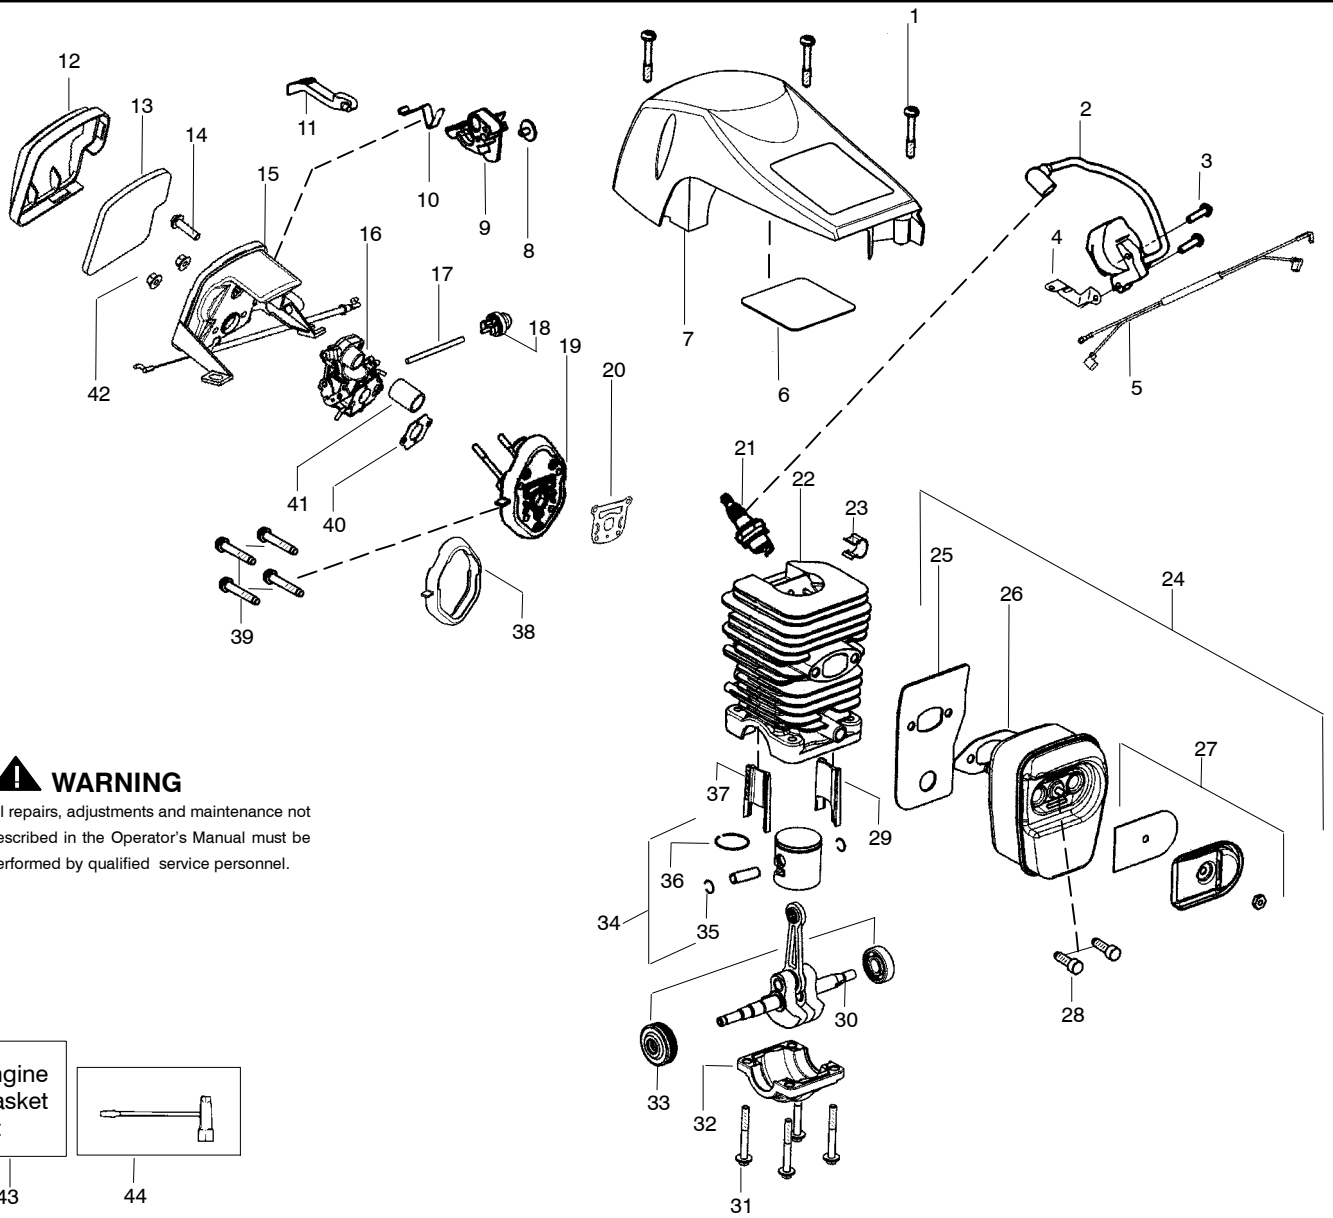

⚠ WARNING

All repairs, adjustments and maintenance not described in the Operator's Manual must be performed by qualified service personnel.

Ref.	Part No.	Description	Ref.	Part No.	Description	Ref.	Part No.	Description
1.	530016153	Screw	19.	530071889	Kit-Carb. Adaptor (Incl. # 20,38,41)	36.	545160401	Ring-Piston
2.	545115801	Module-Ignition	20.	530071894	Gasket-cyl. o-ring (kit)	37.	545015401	Insert-Right (gray)Cyl.
3.	530016432	Screw	21.	952030150	Accy-Spark Plug (RCJ-7Y)	38.	530071894	Seal-Adaptor (kit)
4.	530058661	Strap-Ground	22.	530071885	Kit-Cylinder (Incl. 29,37)	39.	530016426	Screw
5.	530057943	Assy-Wire Harness	23.	530058660	Clip-High Tension Lead	40.	530071894	Gasket-Carb. (kit)
6.	530055698	Reflector-Tape	24.	545006007	Kit-Muffler (Incl. 25,26,27,28)	41.	530057926	Tube-Intake
7.	530057872	Shield-Cylinder(Incl.1,6)	25.	530057942	Backplate-Muffler	42.	530016101	Nut-Carb.
8.	530016080	Screw	26.	530071894	Gasket-Muffler (kit)	43.	530071894	Kit-Gasket (Incl. 20,26,38,40)
9.	530057891	Lever-Ignition Switch	27.	545006056	Kit-Spark Arrestor	44.	530031135	Scrench
10.	530057908	Spring-Ignition Switch	28.	530016338	Bolt-Muffler			Not Shown
11.	530059399	Knob-Choke	29.	545015301	Insert-Left (black) Cyl.		545167697	Manual-Operator
12.	530059001	Cover-Air Filter	30.	530150392	Assy-Crankshaft/Rod		530059905	Decal-Warning
13.	530057869	Filter-Air	31.	530016417	Bolt			
14.	530016425	Screw	32.	530057941	Cap-Crankcase			
15.	545046901	Housing-Air Filter w/cable	33.	530056363	Assy-Bearing/Seal			
16.	---	Carburetor	34.	530071882	Kit-Piston (Incl. 35,36)			
	545070601	Zama W26B (Incl. 18)	35.	530015697	Retainer-Piston Pin			
17.	530069247	Kit-Fuel Line (Small)						
18.	530047721	Bulb-Purge "snap-in"						

↙ = NEW PART NUMBER FOR THIS IPL

★ = REFER TO THE SERVICE REFERENCE INDICATED FOR MORE INFORMATION. (LOCATED AT END OF IPL)