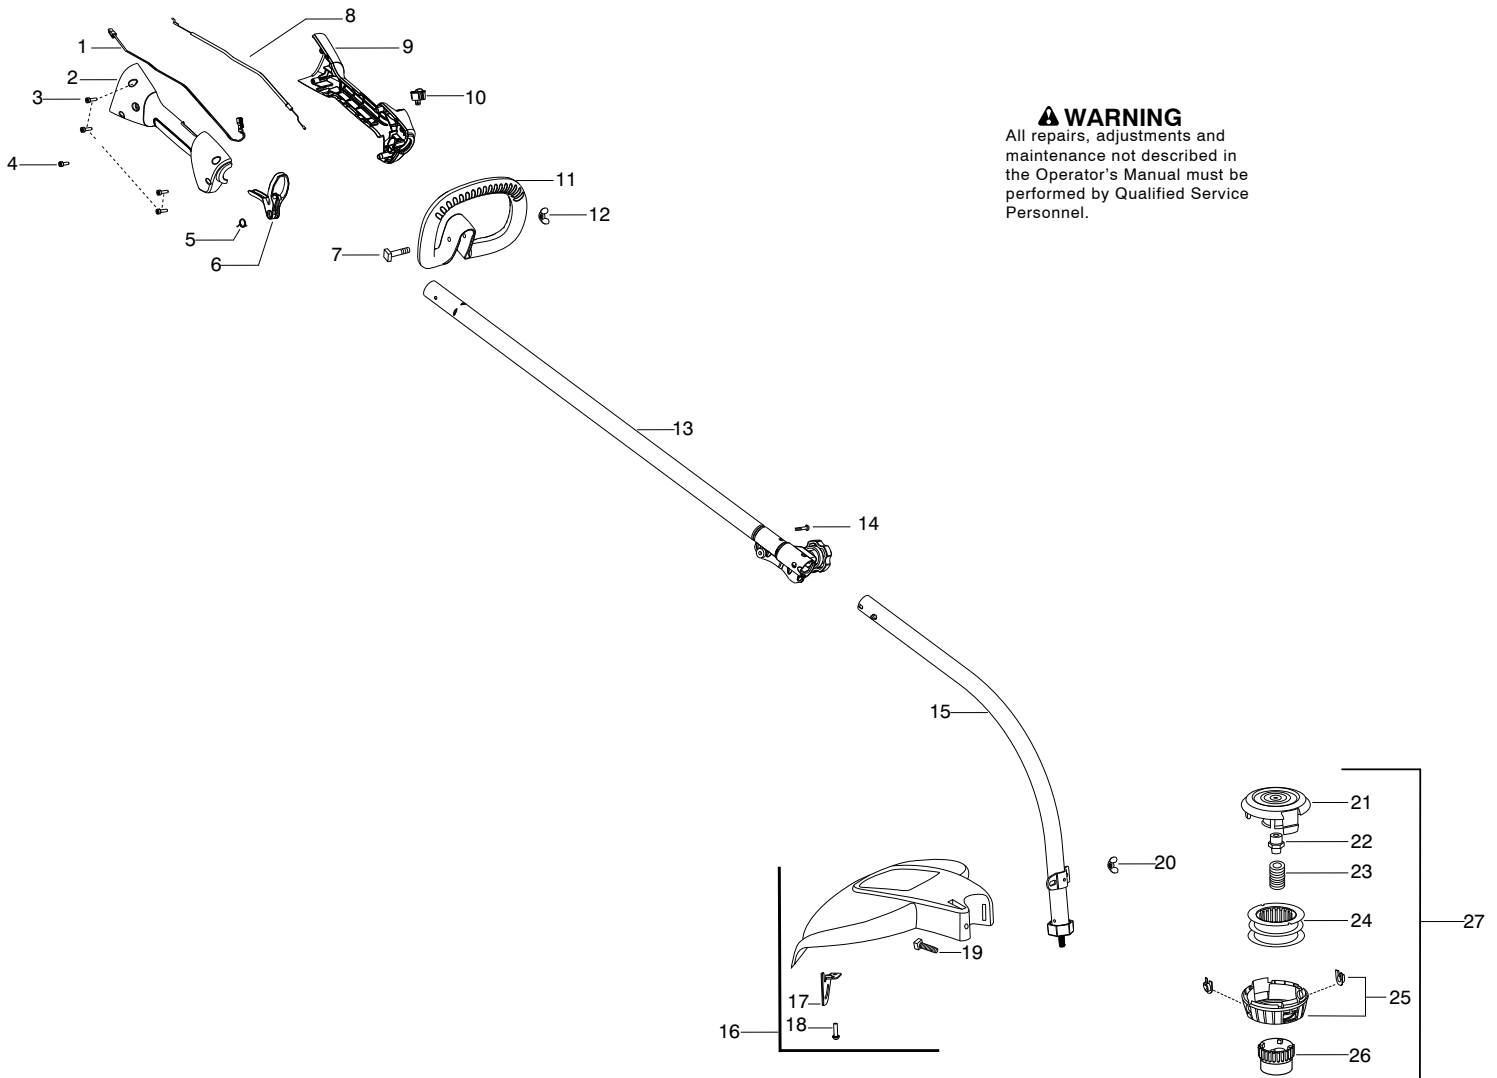

Parts List No. 574290301		Poulan PRO ® PARTS LIST	MODEL
Date 9/29/09	NEW		PP338PT (US/CAN)
NOTE : Illustration may differ from actual model due to design changes.			Page: 1

⚠ WARNING
All repairs, adjustments and maintenance not described in the Operator's Manual must be performed by Qualified Service Personnel.

Ref.	Part No.	Description	Ref.	Part No.	Description
1.	545191801	Assy-Switch Wire	20.	530016152	Wingnut - 1/4-20
2.	545187602	Housing-Throttle (RH)	21.	537419303	Housing
3.	530016449	Screw M4 x 1.75	22.	537419901	Adapter
4.	530015805	Screw 10-14 x 1/2	23.	537338801	Spring
5.	545190001	Spring-Trigger	24.	952711636	Accy - Spool
6.	545008073	Kit - Trigger (Incl. 5)	25.	545003365	Kit - Cover and Eyelet
7.	530015786	Bolt - 1/4-20 x 2	26.	537419601	Knob
8.	545199301	Assy - Throttle Cable	27.	952701717	Accy. - TNG 7 Cutting Head (Incl. 21,22,23,24,25,26)
9.	545187502	Housing-Throttle (LH)	Not Shown		
10.	545030601	Kit-Switch			
11.	530058583	Assy - Handle Assist (Incl. 7,12)			
12.	530016152	Wingnut - 1/4-20			
13.	545003366	Kit-Driveshaft Upper (Incl.14)			
14.	530016344	Screw - 12-24 x .480			
15.	545024301	Kit-Driveshaft Lower			
16.	530071824	Kit-Shield (Incl. 17,18,19,20)			
17.	530052287	Limiter-Line	545209101		Decal-Shaft Warning (lower)
18.	530015814	Screw - 10-14 x 3/4	545167716		Decal-Shaft Warning (upper)
19.	530015820	Bolt - 1/4-20 x 1-1/4	545003066		Decal-Pole Pruner Warning

✓ = New Part Number For This IPL

★ = Refer to the Service Reference Indicated for more information.(Located at the END of the IPL)