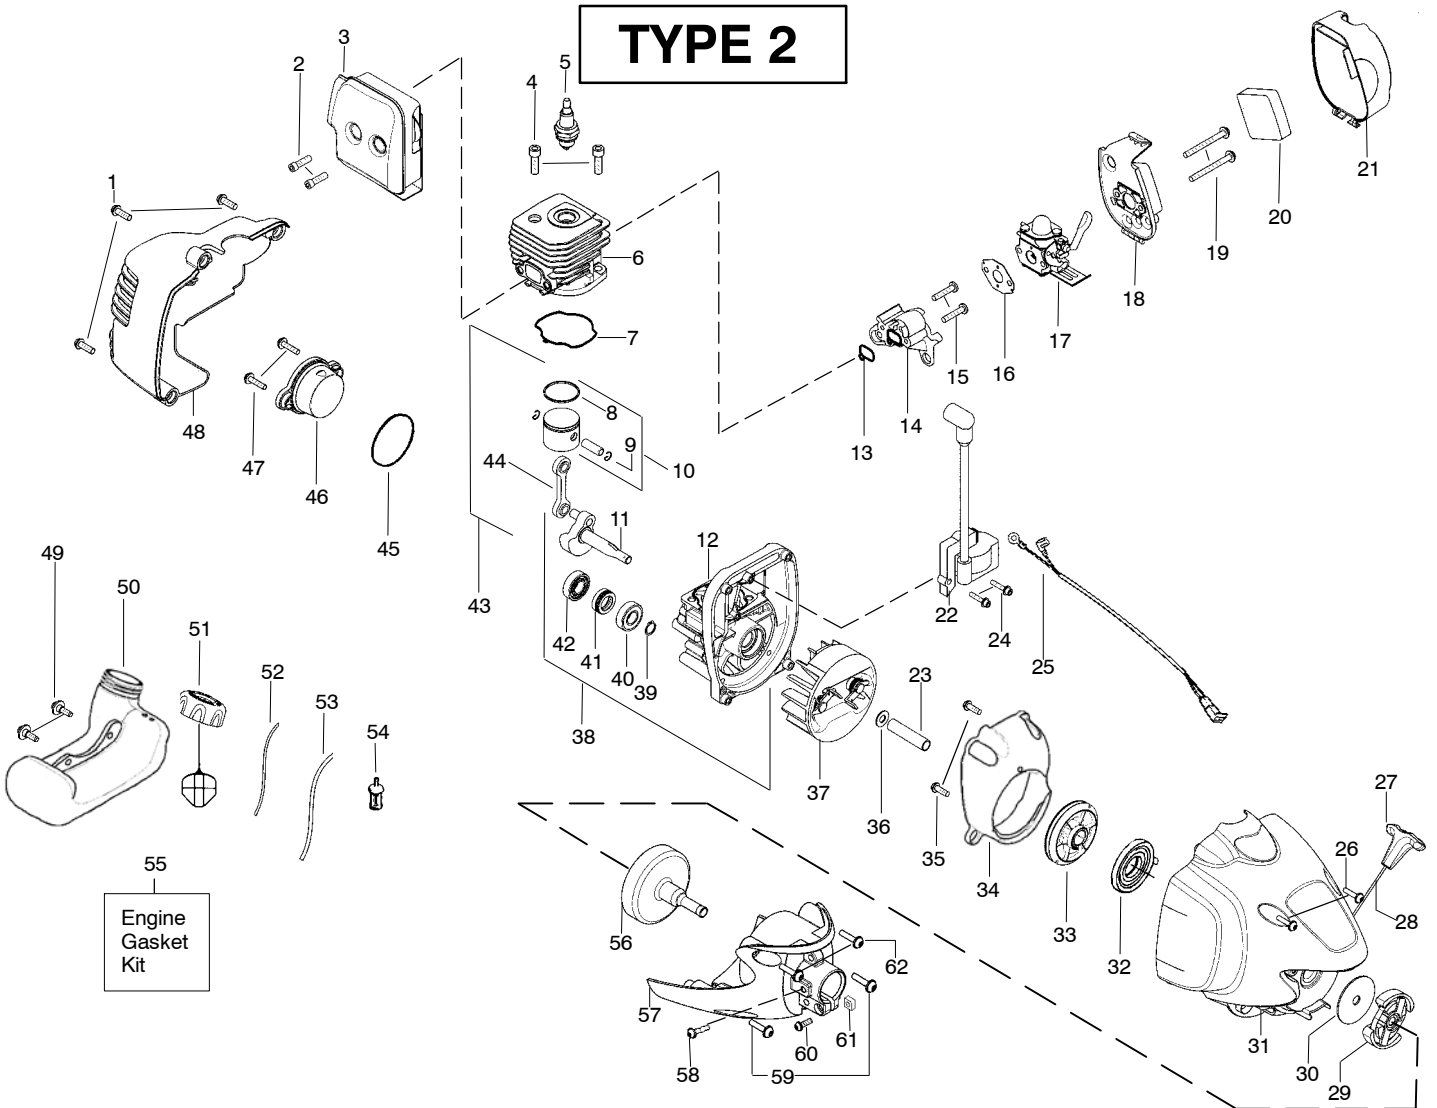

Ref.	Part No.	Description	Ref.	Part No.	Description	Ref.	Part No.	Description
1.	530015880	Screw	21.	530057545	Cover-Air Box	44.	530069945	Kit-Conn. Rod
2.	530058982	Bolt-Muffler	22.	530039229	Ignition Module	45.	530071750	O-Ring-C'case (kit)
3.	545227901	Assy-Muffler/Shield (Incl. 2)	23.	530059758	Spacer-Flywheel	46.	530057954	Assy-Plug (incl.45)
4.	530015953	Screw-Cylinder	24.	530016357	Screw	47.	530016386	Screw
5.	952030249	Spark Plug (RCJ 6Y)	25.	530047278	Assy-Switch wire	48.	530057539	Shroud-Rear
6.	530012541	Cylinder	26.	530016386	Screw	49.	530016445	Retainer-Tank
7.	530071750	Seal-Cylinder (kit)	27.	530054834	Handle-Starter	50.	545103702	Assy-Fuel Tank (incl. filter, lines & fuel cap)
8.	530055120	Piston Ring	28.	545050409	Kit - Rope	51.	530057973	Assy-Fuel Cap
9.	530015162	Retainer-Piston Pin	29.	530055122	Assy-Clutch	52.	530069247	Kit-Fuel Line (Small)
10.	530071833	Kit - Piston (Incl. 8, 9)	30.	530094189	Washer-Clutch	53.	530069216	Kit-Fuel Line (Large)
11.	530012579	Assy-Crankshaft	31.	545016004	Assy.-Fan Hsg	54.	530095646	Assy-Fuel Pickup
12.	530012582	Assy-Crankcase (Incl. 40,41,42)	32.	545054901	Spring-Starter	55.	530071750	Kit-Engine Gasket (Incl. 7,13,16,45)
13.	530071750	Seal-Cyl/Carb. (kit)	33.	545050407	Kit-Starter Pulley	56.	530150247	Assy-Clutch Drum
14.	530057547	Adapter-Carb.	34.	545080601	Baffle	57.	545077301	Assy-Clutch Cover (Incl. 60,61)
15.	530016441	Screw	35.	530015880	Screw	58.	530016319	Screw-Align
16.	530071750	Gasket-Carb. (kit)	36.	530016463	Washer-Clutch Flat	59.	530015772	Screw
17.	530071811	Kit-Carb.(C1U-W19)	37.	530039243	Assy-Flywheel	60.	530016381	Screw 12-24
(Note: Repair kits are not available for this carburetor)			38.	530071951	Assy-C'case & C'shaft (Incl. 11,12,39)	61.	530016382	Nut 12-24
18.	545077501	Air Box	39.	530015941	Retain. Ring-C'shaft	62.	530015814	Screw
19.	530016429	Screw	40.	530055728	Outer Bearing	Not Shown		
20.	530036575	Foam-Air Filter	41.	530019264	Seal-C'shaft	530058709	Bulb-Purge	
			42.	530032125	Inner Bearing			
			43.	530071785	Kit-piston/rod (Incl. 10,44)			

✓ = NEW PART NUMBER FOR THIS IPL   * = REFER TO THE SERVICE REFERENCE INDICATED FOR MORE INFORMATION. (LOCATED AT END OF IPL)