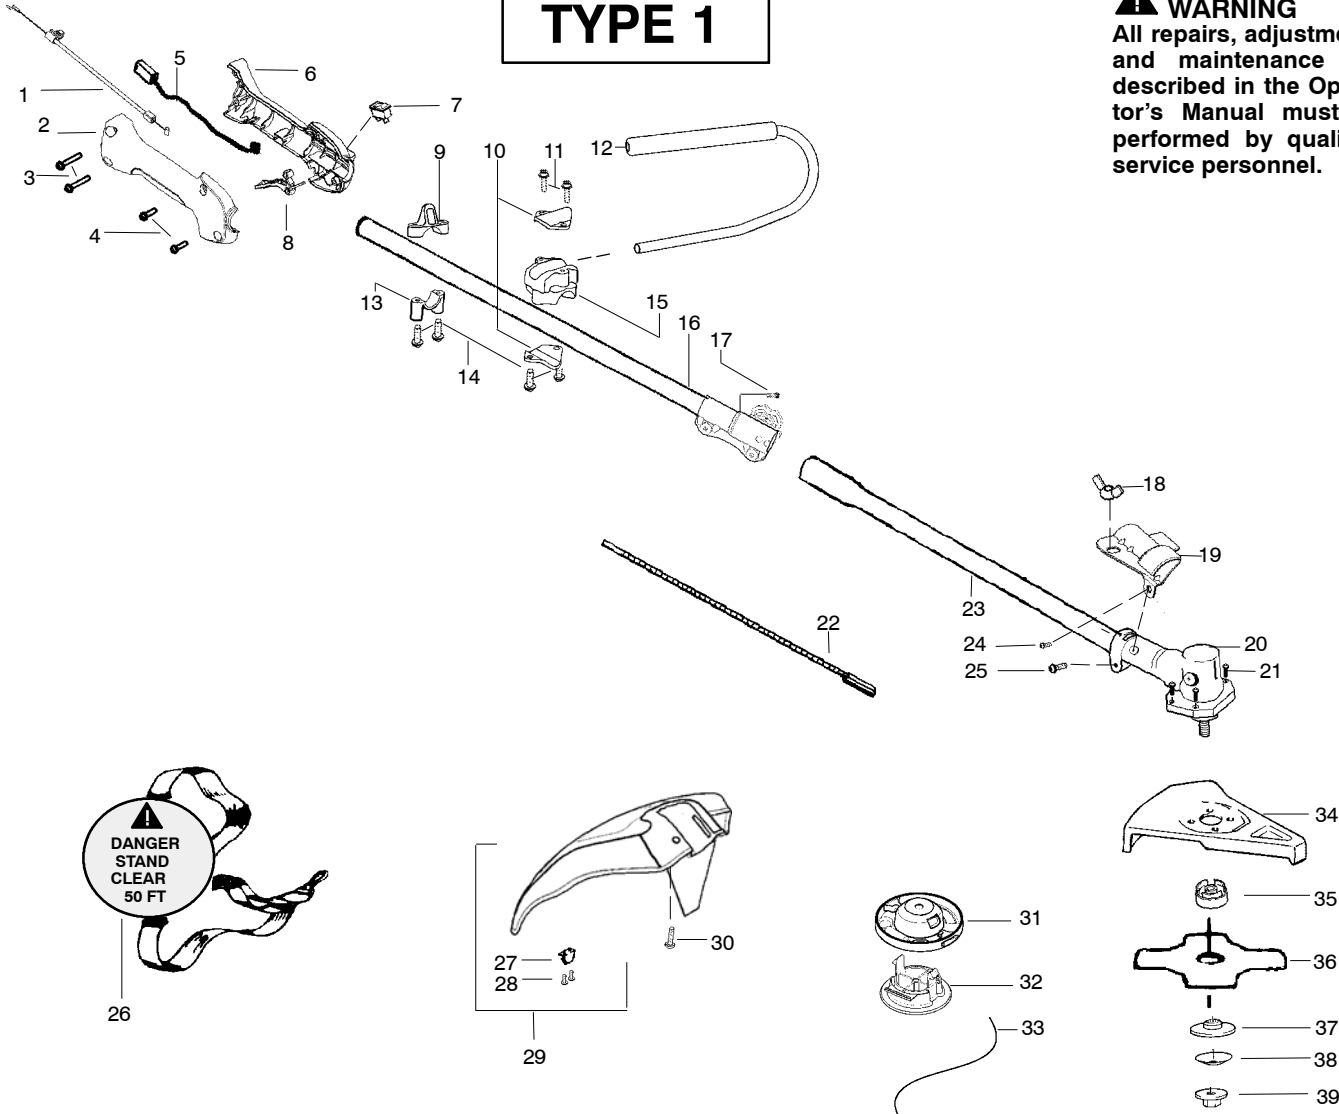

## TYPE 1

**⚠ WARNING**  
All repairs, adjustments and maintenance not described in the Operator's Manual must be performed by qualified service personnel.

Ref.	Part No.	Description	Ref.	Part No.	Description	Ref.	Part No.	Description
1.	530059759	Assy.-Throttle Cable	17.	530016344	Screw	35.	530095815	Dust cup
2.	530057541	Hsg.-Throttle-right	18.	530016152	Wingnut	36.	952711584	Accy.-Weed Blade
3.	530016406	Screw	19.	545150701	Bracket-Shield	37.	530095816	Washer
4.	530015814	Screw	20.	530096100	Gearbox	38.	530016240	Washer-Belleville
5.	530054183	Assy-Wire	21.	530016312	Screw	39.	530015793	Nut-Flange
6.	530059760	Hsg.-Throttle-left	22.	530096218	Shaft-Flex (lower)			
7.	530069572	Kit-Switch	23.	530071789	Assy-Lower Shaft			
8.	545077601	Trigger-Throttle	24.	530015775	Screw			
9.	530057986	Clamp-Harness (upper)	25.	530016014	Screw			
10.	530058563	Clamp-Bracket	26.	530094408	Shoulder Strap			
11.	530015886	Screw	27.	530052286	Limiters-Line			
12.	530071974	Assy.-Handlebar (incl. grip, cap, decal)	28.	530015814	Screw			
13.	530057987	Clamp-Harness (lower)	29.	530071997	Kit-Shield Assy. (incl. 27,28)			Not Shown
14.	530015940	Screw	30.	530015820	Bolt			
15.	545024501	Clamp-Handlebar	31.	545049401	Head-Fixed line		545176003	Decal-Shaft Warning
16.	530071791	Kit-Upper Shaft (Incl. Flex and clamp)	32.	545049501	Cap-Fixed Line		530056335	Decal-Blade Direction
			33.	952711635	Accy-Line (12 pcs.)		530031159	Wrench-Hex 5/32"
			34.	530071383	Kit-Metal Shield		545167703	Decal-Upper Shaft Warning