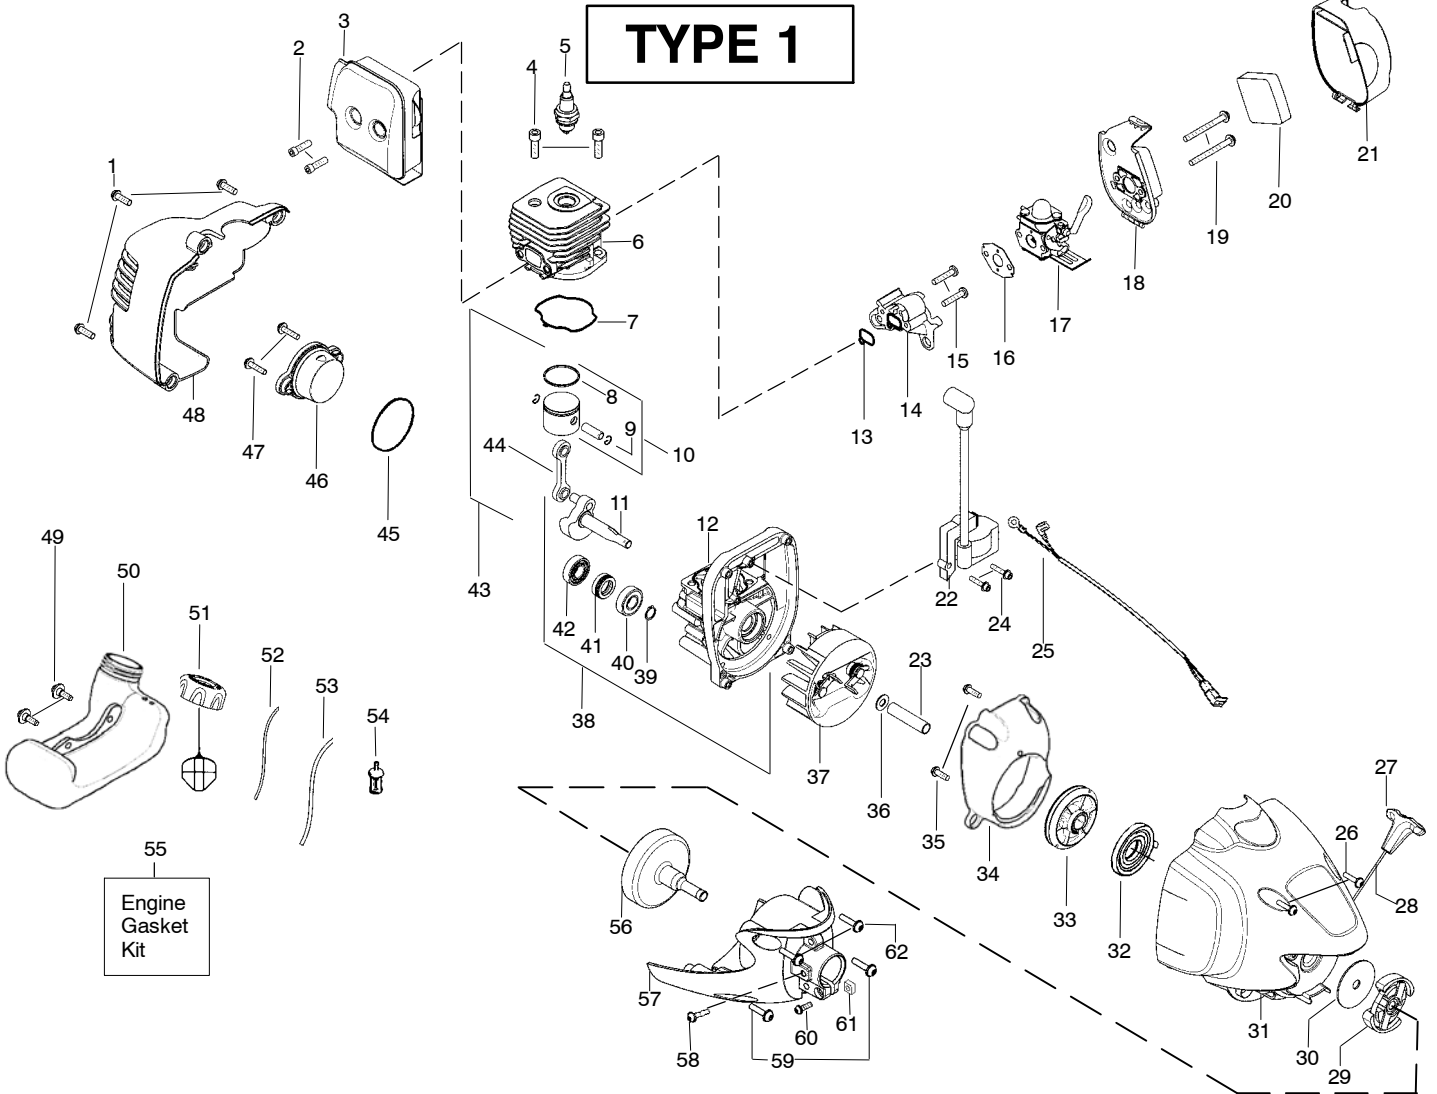

Ref.	Part No.	Description	Ref.	Part No.	Description	Ref.	Part No.	Description
1.	530015880	Screw	21.	530057545	Cover-Air Box	44.	530069945	Kit-Conn. Rod
2.	530058982	Bolt-Muffler	22.	530035505	Ignition Module	45.	530071750	O-Ring-C'case (kit)
3.	530057538	Assy-Muffler/Shield (Incl. 2)	23.	530059758	Spacer-Flywheel	46.	530057954	Assy-Plug (incl.45)
4.	530015953	Screw-Cylinder	24.	530016357	Screw	47.	530016386	Screw
5.	952030249	Spark Plug (RCJ 6Y)	25.	545015601	Assy-Switch wire	48.	530057539	Shroud-Rear
6.	530012541	Cylinder	26.	530016386	Screw	49.	530016445	Retainer-Tank
7.	530071750	Seal-Cyl/Carb. (kit)	27.	530054834	Handle-Starter Kit - Rope	50.	545103702	Assy-Fuel Tank (incl. filter, lines & fuel cap)
8.	530055120	Piston Ring	28.	545050409	Assy-Clutch	51.	530057973	Assy-Fuel Cap
9.	530015162	Retainer-Piston Pin	29.	530055122	Assy-Clutch	52.	530069247	Kit-Fuel Line (Small)
10.	530071833	Kit - Piston (Incl. 8, 9)	30.	530094189	Washer-Clutch	53.	530069216	Kit-Fuel Line (Large)
11.	530012579	Assy-Crankshaft	31.	545016004	Assy.-Fan Hsg	54.	530095646	Assy-Fuel Pickup
12.	530012582	Assy-Crankcase (Incl. 40,41,42)	32.	545054901	Spring-Starter	55.	530071750	Kit-Engine Gasket (Incl. 7,13,16,45)
13.	530071750	Seal-Cyl/Carb. (kit)	33.	545050407	Kit-Starter Pulley	56.	530150247	Assy-Clutch Drum
14.	530057547	Adapter-Carb.	34.	545080601	Baffle	57.	545077301	Assy-Clutch Cover (Incl. 60,61)
15.	530016441	Screw	35.	530015880	Screw	58.	530016319	Screw-Align
16.	530071750	Gasket-Carb. (kit)	36.	530016463	Washer-Clutch Flat	59.	530015772	Screw
17.	530071811	Kit-Carb.(C1U-W19)	37.	530039243	Assy-Flywheel	60.	530016381	Screw 12-24
(Note: Repair kits are not available for this carburetor)			38.	530071951	Assy-C'case & C'shaft	61.	530016382	Nut 12-24
18.	545077501	Air Box	39.	530015941	Retain. Ring-C'shaft	62.	530015814	Screw
19.	530016429	Screw	40.	530055728	Outer Bearing	Not Shown		
20.	530036575	Foam-Air Filter	41.	530019264	Seal-C'shaft	530058709	Bulb-Purge	
			42.	530032125	Inner Bearing			
			43.	530071785	Kit-piston/rod (Incl. 10,44)			

✓ = NEW PART NUMBER FOR THIS IPL   * = REFER TO THE SERVICE REFERENCE INDICATED FOR MORE INFORMATION. (LOCATED AT END OF IPL)