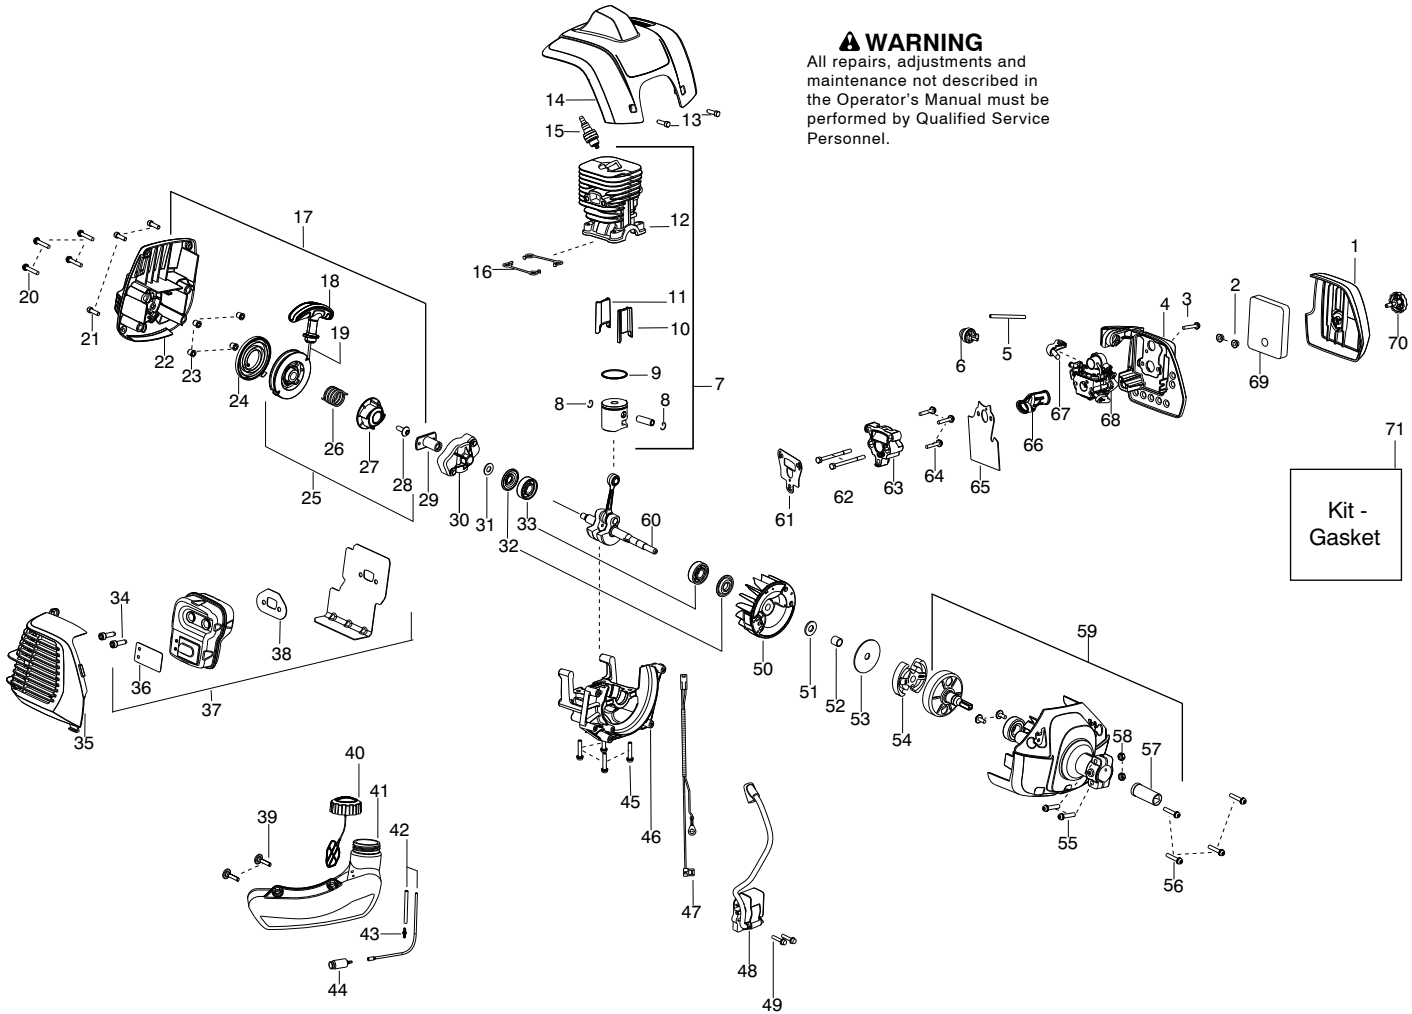

Parts List No. 545192168		Poulan PRO[®] PARTS LIST	MODEL PP333 (US)
Date 2/16/10	Replaces 545192168 - 9/16/09		Page: 2

NOTE : Illustration may differ from actual model due to design changes.

⚠ WARNING

All repairs, adjustments and maintenance not described in the Operator's Manual must be performed by Qualified Service Personnel.

✓ = New Part Number For This IPL

★ = Refer to the Service Reference Indicated for more information.(Located at the END of the IPL)