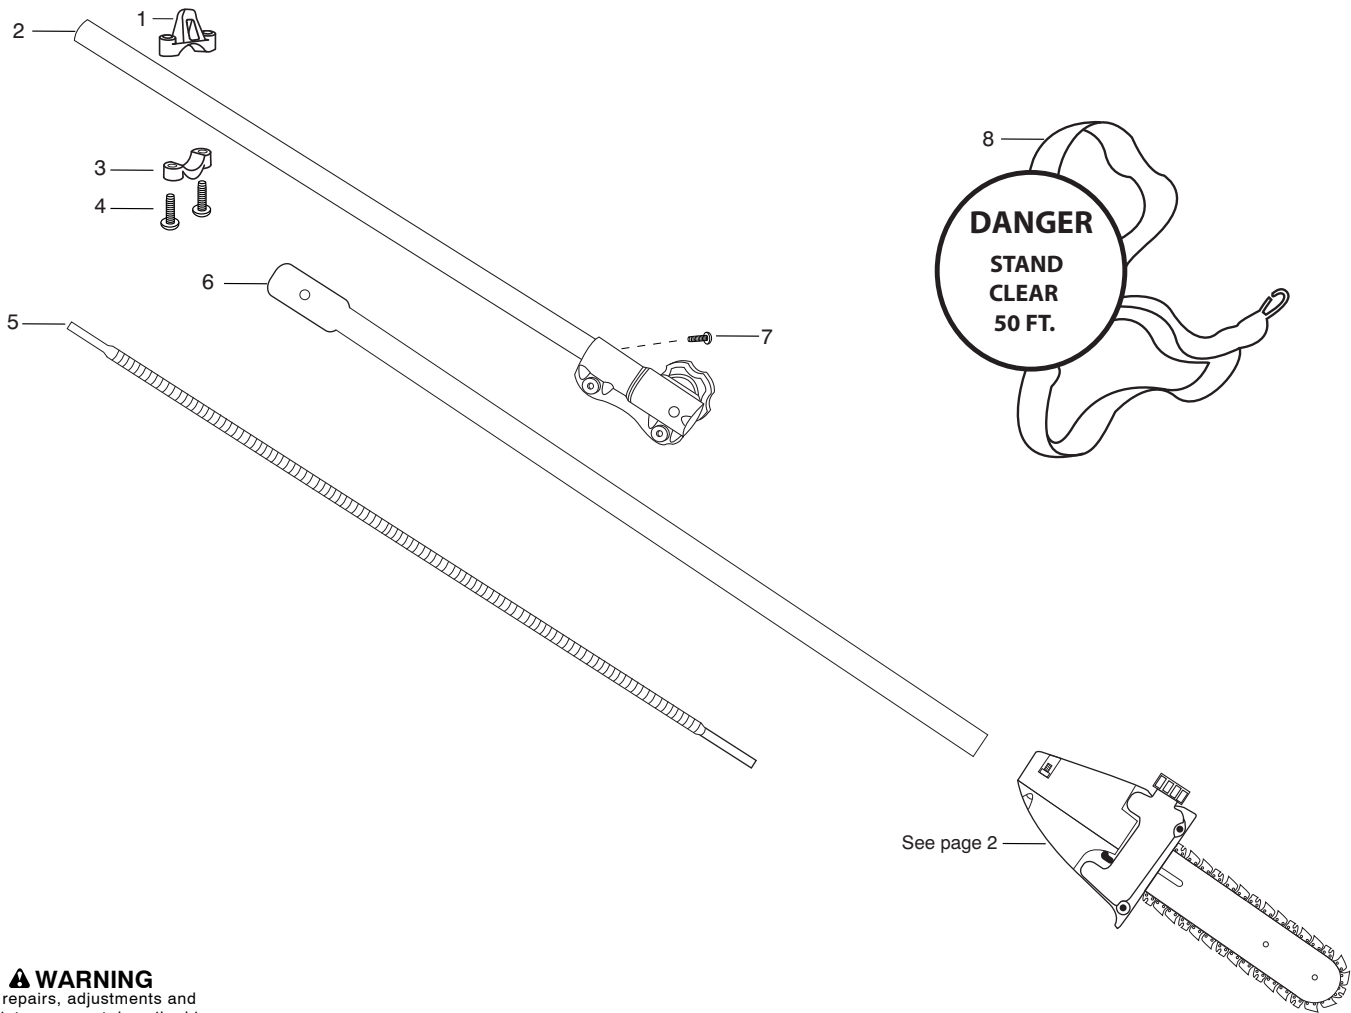

Ref.	Part No.	Description	Ref.	Part No.	Description
1.	545191801	Assy-Switch Wire	20.	530016152	Wingnut - 1/4-20
2.	545187602	Housing-Throttle (RH)	21.	537419303	Housing
3.	530016449	Screw M4 x 1.75	22.	537419901	Adapter
4.	530015805	Screw 10-14 x 1/2	23.	537338801	Spring
5.	545190001	Spring-Trigger	24.	952711636	Accy - Spool
6.	545008073	Kit - Trigger (Incl. 5)	25.	545003365	Kit - Cover and Eyelet
7.	530015786	Bolt - 1/4-20 x 2	26.	537419601	Knob
8.	545199301	Assy - Throttle Cable	27.	952701717	Accy. - TNG 7 Cutting Head (Incl. 21,22,23,24,25,26)
9.	545187502	Housing-Throttle (LH)	Not Shown		
10.	545030601	Kit-Switch			
11.	530058583	Assy - Handle Assist (Incl. 7,12)			
12.	530016152	Wingnut - 1/4-20			
13.	545003366	Kit-Driveshaft Upper (Incl.14)			
14.	530016344	Screw - 12-24 x .480			
15.	545024301	Kit-Driveshaft Lower			
16.	530071824	Kit-Shield (Incl. 17,18,19,20)			
17.	530052287	Limiters-Line			
18.	530015814	Screw - 10-14 x 3/4			
19.	530015820	Bolt - 1/4-20 x 1-1/4			
				115244926	Manual
				545209101	Decal-Shaft Warning (lower)
				545167716	Decal-Shaft Warning (upper)
				545003066	Decal-Pole Pruner Warning

✓ = New Part Number For This IPL

★ = Refer to the Service Reference Indicated for more information. (Located at the END of the IPL)

Parts List No. 574290301		Poulan PRO[®] PARTS LIST	MODEL PP338PT (US/CAN)
Date 2/16/10	Replaces 574290301 - 9/29/09		NOTE : Illustration may differ from actual model due to design changes.

⚠ WARNING
All repairs, adjustments and maintenance not described in the Operator's Manual must be performed by Qualified Service Personnel.

Ref.	Part No.	Description
1.	530057986	Clamp - Harness Upper
2.	545210101	Assy. - Middle Shaft (Incl. 7)
3.	530057987	Clamp - Harness Lower
4.	530015940	Screw
5.	530096218	Flexshaft - Lower
6.	574305301	Assy. - Lower Shaft
7.	530016344	Screw (12-24 x .480)
8.	530094408	Strap - Shoulder
Not Shown		
	530150031	Hanger-Att.(90 deg.)
	530031159	Wrench-hex (5/32)