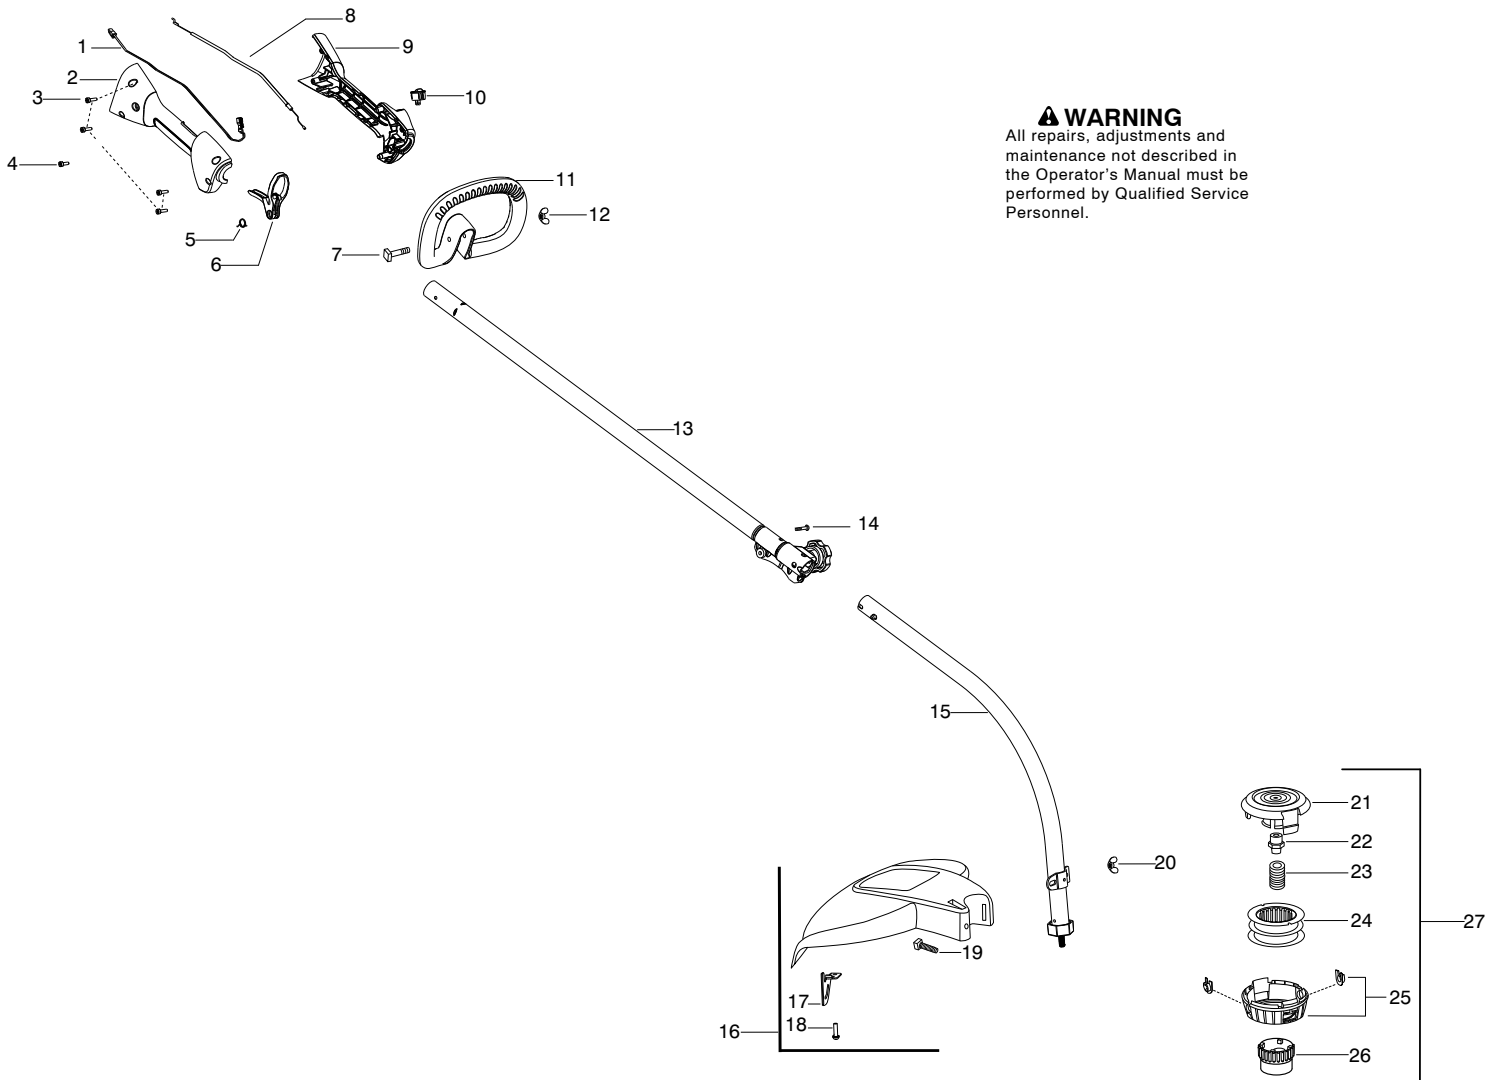

Parts List No. 574290301		Poulan PRO[®] PARTS LIST	MODEL PP338PT (US/CAN)
Date 2/16/10	Replaces 574290301 - 9/29/09		NOTE : Illustration may differ from actual model due to design changes.

⚠ WARNING
All repairs, adjustments and maintenance not described in the Operator's Manual must be performed by Qualified Service Personnel.

Ref.	Part No.	Description	Ref.	Part No.	Description
1.	545191801	Assy-Switch Wire	20.	530016152	Wingnut - 1/4-20
2.	545187602	Housing-Throttle (RH)	21.	537419303	Housing
3.	530016449	Screw M4 x 1.75	22.	537419901	Adapter
4.	530015805	Screw 10-14 x 1/2	23.	537338801	Spring
5.	545190001	Spring-Trigger	24.	952711636	Accy - Spool
6.	545008073	Kit - Trigger (Incl. 5)	25.	545003365	Kit - Cover and Eyelet
7.	530015786	Bolt - 1/4-20 x 2	26.	537419601	Knob
8.	545199301	Assy - Throttle Cable	27.	952701717	Accy. - TNG 7 Cutting Head (Incl. 21,22,23,24,25,26)
9.	545187502	Housing-Throttle (LH)	Not Shown		
10.	545030601	Kit-Switch			
11.	530058583	Assy - Handle Assist (Incl. 7,12)			
12.	530016152	Wingnut - 1/4-20			
13.	545003366	Kit-Driveshaft Upper (Incl.14)			
14.	530016344	Screw - 12-24 x .480			
15.	545024301	Kit-Driveshaft Lower			
16.	530071824	Kit-Shield (Incl. 17,18,19,20)			
17.	530052287	Limiters-Line			
18.	530015814	Screw - 10-14 x 3/4			
19.	530015820	Bolt - 1/4-20 x 1-1/4			
				115244926	Manual
				545209101	Decal-Shaft Warning (lower)
				545167716	Decal-Shaft Warning (upper)
				545003066	Decal-Pole Pruner Warning

⚠ WARNING
All repairs, adjustments and maintenance not described in the Operator's Manual must be performed by Qualified Service Personnel.

Ref.	Part No.	Description
1.	530057986	Clamp - Harness Upper
2.	545210101	Assy. - Middle Shaft (Incl. 7)
3.	530057987	Clamp - Harness Lower
4.	530015940	Screw
5.	530096218	Flexshaft - Lower
6.	574305301	Assy. - Lower Shaft
7.	530016344	Screw (12-24 x .480)
8.	530094408	Strap - Shoulder
Not Shown		
	530150031	Hanger-Att.(90 deg.)
	530031159	Wrench-hex (5/32)