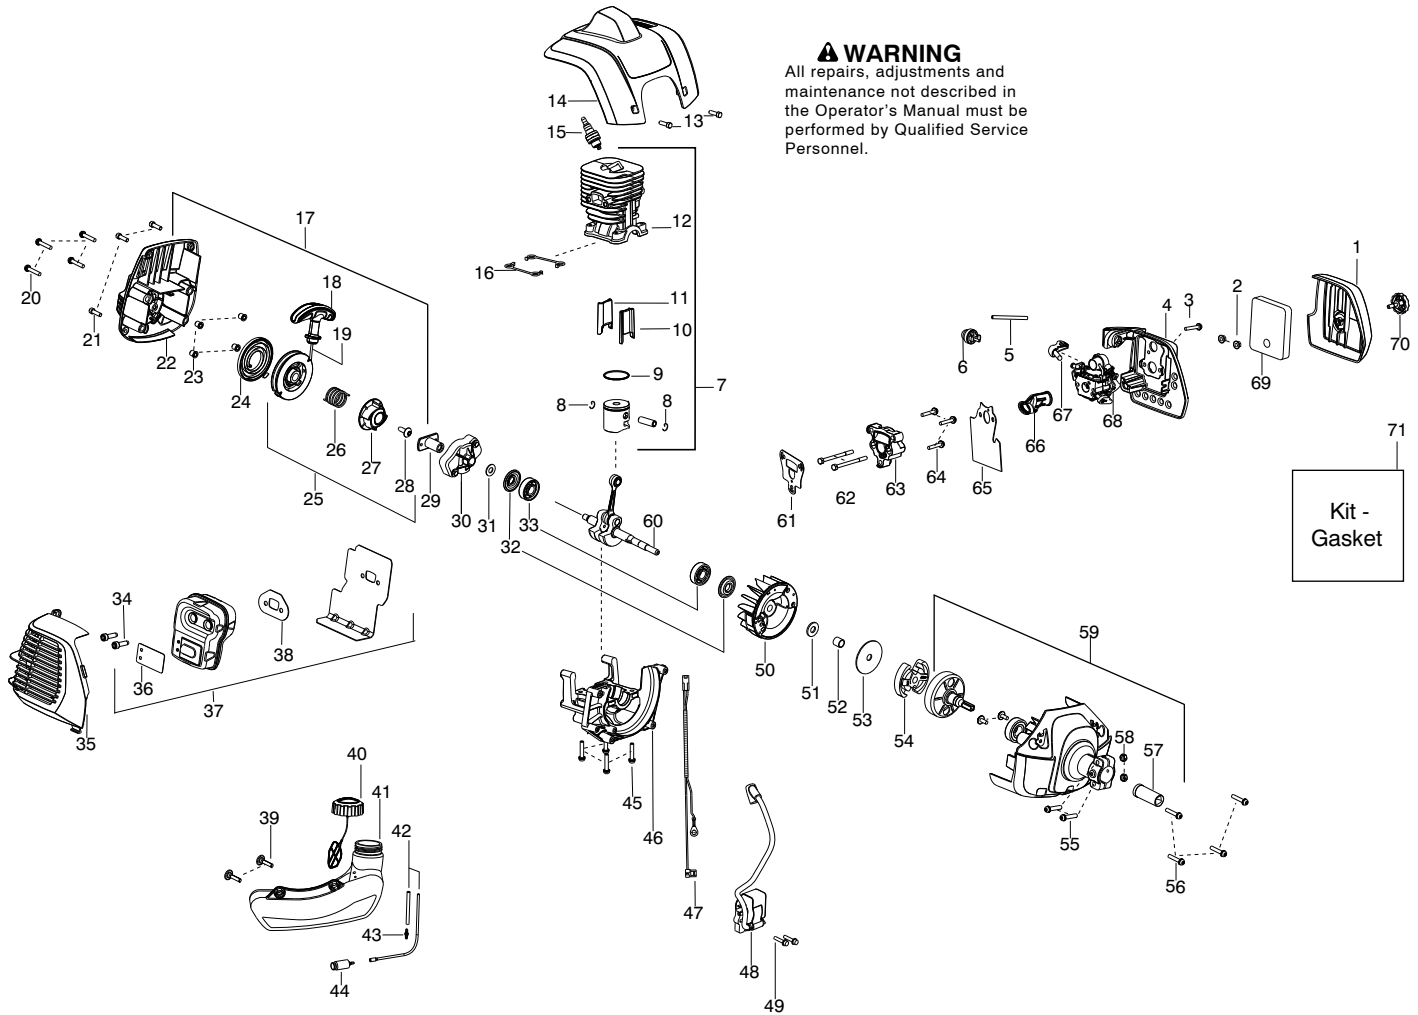

Parts List No. 574290301		Poulan PRO® PARTS LIST	MODEL PP338PT (US/CAN)
Date 2/16/10	Replaces 574290301 - 9/29/09		Page: 2

NOTE : Illustration may differ from actual model due to design changes.

⚠ WARNING

All repairs, adjustments and maintenance not described in the Operator's Manual must be performed by Qualified Service Personnel.

Ref.	Part No.	Description	Ref.	Part No.	Description	Ref.	Part No.	Description
1.	545177001	Cover-Airbox	24.	545008013	Kit-Starter Spring	47.	545191601	Assy-Leadwire
2.	530016101	Nut-Carb. Screw	25.	545008049	Kit-Pulley (Incl 26,27,28)	48.	545189701	Module-Ignition
3.	530016301	Screw 8-32	26.	545188301	Spring-Starter Hub	49.	530016357	Screw 8-32
4.	545176901	Base-Airbox	27.	545188001	Hub-Starter	50.	545120401	Assy-Flywheel
5.	-----	Fuel line-Purge bulb(ref. 42)	28.	545112801	Screw M6	51.	530016463	Washer
6.	530047721	Purge Bulb	29.	545188201	Coupling-Starter	52.	530057852	Spacer-Flywheel
7.	545008046	Kit-Piston/Cyl. (Incl. 8,9,10,11,12)	30.	545188701	Assy-Starter Cup	53.	530094189	Washer-Clutch
8.	545194801	Retainer-Piston pin	31.	530015828	Washer-Flat	54.	545008038	Kit-Clutch Assy.
9.	545194601	Ring-Piston	32.	545008044	Seal-Crankshaft (kit)	55.	530015774	Screw 10-24 x 1"
10.	545194901	Insert-Front Transfer Port	33.	545013401	Bearing-Crankshaft	56.	530015897	Screw M5 x 25mm
11.	545195001	Insert-Rear Transfer Port	34.	530058982	Bolt-Muffler	57.	545186401	Guide-Clutch Drum
12.	545181801	Cylinder-Machined	35.	545156301	Guard-Muffler	58.	530015768	Locknut 10-24
13.	530016449	Screw M4 x1.75 x 16mm	36.	545008070	Kit-Spark Arrestor	59.	545190801	Assy-Fan Hsg (Incl.55,57,58)
14.	545156401	Cover-Top	37.	545180701	Assy-Muffler (Incl. 34,36,38)	60.	545008047	Kit-Crankshaft
15.	952030249	Spark Plug (RCJ- 6Y)	38.	545008044	Gasket-Muffler (kit)	61.	545008044	Gasket - Adapter / Cyl. (kit)
16.	545008044	Seal-Cylinder(Kit)	39.	530016445	Screw-Tank Retainer	62.	530016418	Bolt M5 x .80
17.	545190701	Assy-Shroud Rear (Incl. 18,19,22,23,24,25)	40.	545215901	Assy-Fuel Cap w/ret.	63.	575391501	Adaptor-Carburetor
18.	545208401	Handle-Starter	41.	545182101	Assy-Tank (Incl. 40,42,43,44)	64.	530016441	Screw .20 x 32
19.	545029901	Kit-Rope	42.	530069599	Kit-Fuel line	65.	545008044	Gasket-Carb./Adapter(kit)
20.	530015897	Screw M4 x .8 x 25mm	43.	530023877	Fitting-Fuel Line	66.	545190501	Boot-Carb.
21.	530016449	Screw M4 x 1.75 x 16mm	44.	530095646	Assy-Fuel Pickup	67.	574719701	Lever - Choke
22.	545190601	Housing-Starter w/eyelet	45.	530015897	Screw-m5x25mm	68.	545008042	Kit-Carburetor
23.	545185301	Spacer	46.	545181901	Crankcase	69.	545195901	Filter-Air
						70.	545188801	Assy-Airbox Knob
						71.	545008044	Kit - Gasket (Incl. 16,32,38,61,65)

✓ = New Part Number For This IPL

★ = Refer to the Service Reference Indicated for more information. (Located at the END of the IPL)