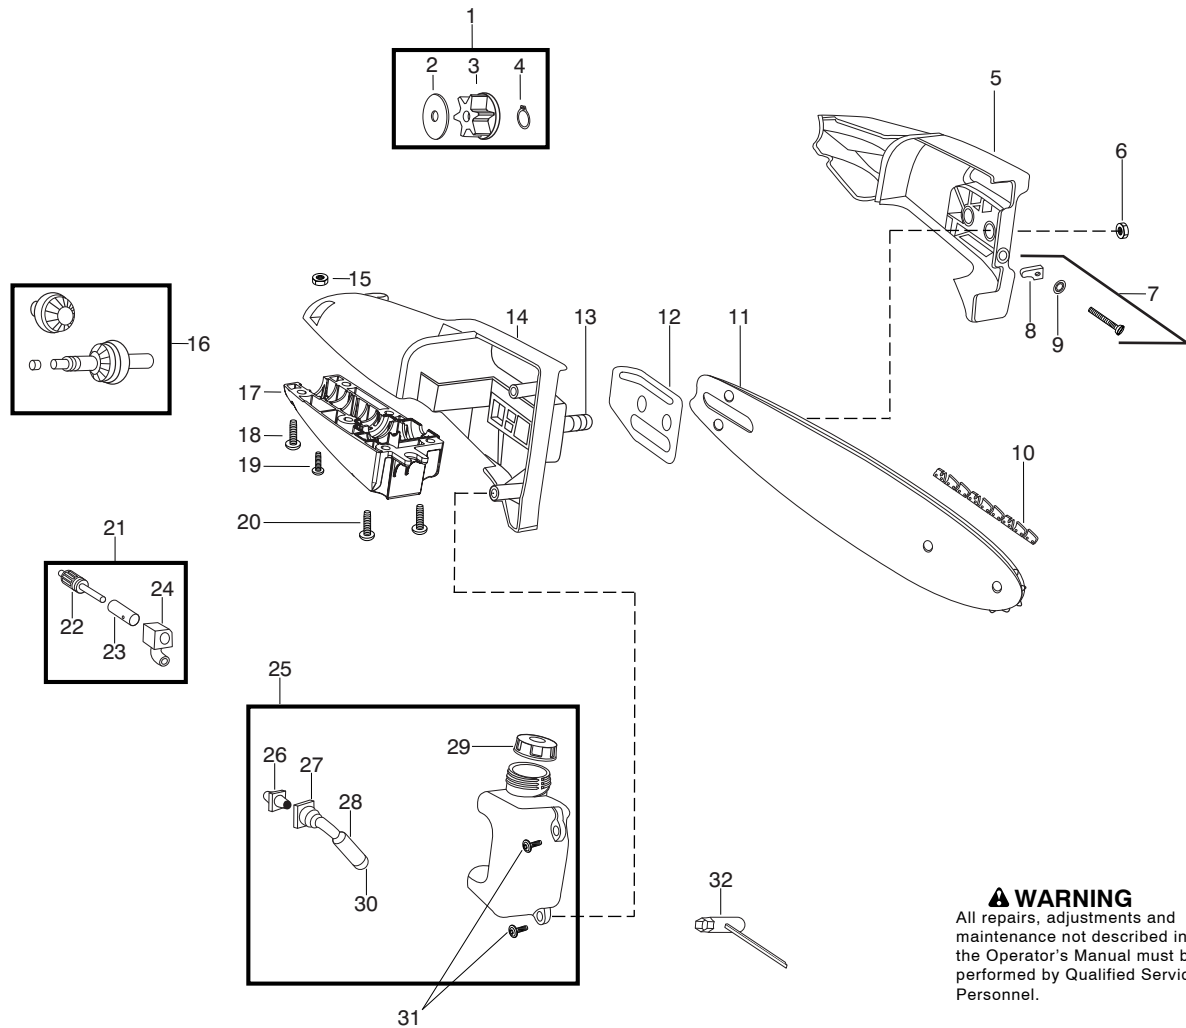

Parts List No. 574290301		Poulan PRO® PARTS LIST	MODEL PP338PT (US/CAN)	
Date 2/16/10	Replaces 574290301 - 9/29/09		NOTE : Illustration may differ from actual model due to design changes.	Page: 4

⚠ WARNING
All repairs, adjustments and maintenance not described in the Operator's Manual must be performed by Qualified Service Personnel.

Ref.	Part No.	Description	Ref.	Part No.	Description
1.	530071647	Kit - Sprocket Assy. (Incl. 2,3,4)	22.	530053764	Assy. - Gear Plunger
2.	530056521	Washer	23.	530053765	Barrel
3.	530056520	Sprocket	24.	530057347	Assy- Oil Block (Incl. 23)
4.	530056563	Retainer - Sprocket	25.	530056528	Assy - Oil Tank (Incl. 26,27,28,29,30)
5.	530057100	Assy - Bar Clamp (Incl. 7)	26.	530056524	Fitting - Oil Line
6.	530015917	Nut - Bar Mounting	27.	530021160	Intake - Oil Line
7.	530069611	Kit - Bar Adjust (Incl. 8,9)	28.	530037821	Filter - Oil
8.	530015826	Pin - Bar Adjust	29.	530053072	Cap - Oil
9.	530038593	Retainer - Bar Adjust	30.	530030189	Plug - Oil Filter
10.	530051524	Chain - 8"	31.	530015843	Screw (10-24 x 7/8")
11.	530044908	Bar - 8"	32.	530031163	Wrench - Bar
12.	530056523	Plate - Bar Pad			
13.	530016133	Bolt - Bar			
14.	530056513	Housing - Upper (Incl. 13)			
15.	530016284	Nut			
16.	530071646	Kit - Gear Assy.			
17.	530056514	Housing - Lower			
18.	530016312	Screw (10-24)			
19.	530015805	Screw - Alignment (10-14 x 1/2")			
20.	530015886	Screw (10-14 x 13/16")			
21.	530071645	Kit - Oil Assy (Incl. 22,23,24,26)			

✓ = New Part Number For This IPL

★ = Refer to the Service Reference Indicated for more information.(Located at the END of the IPL)