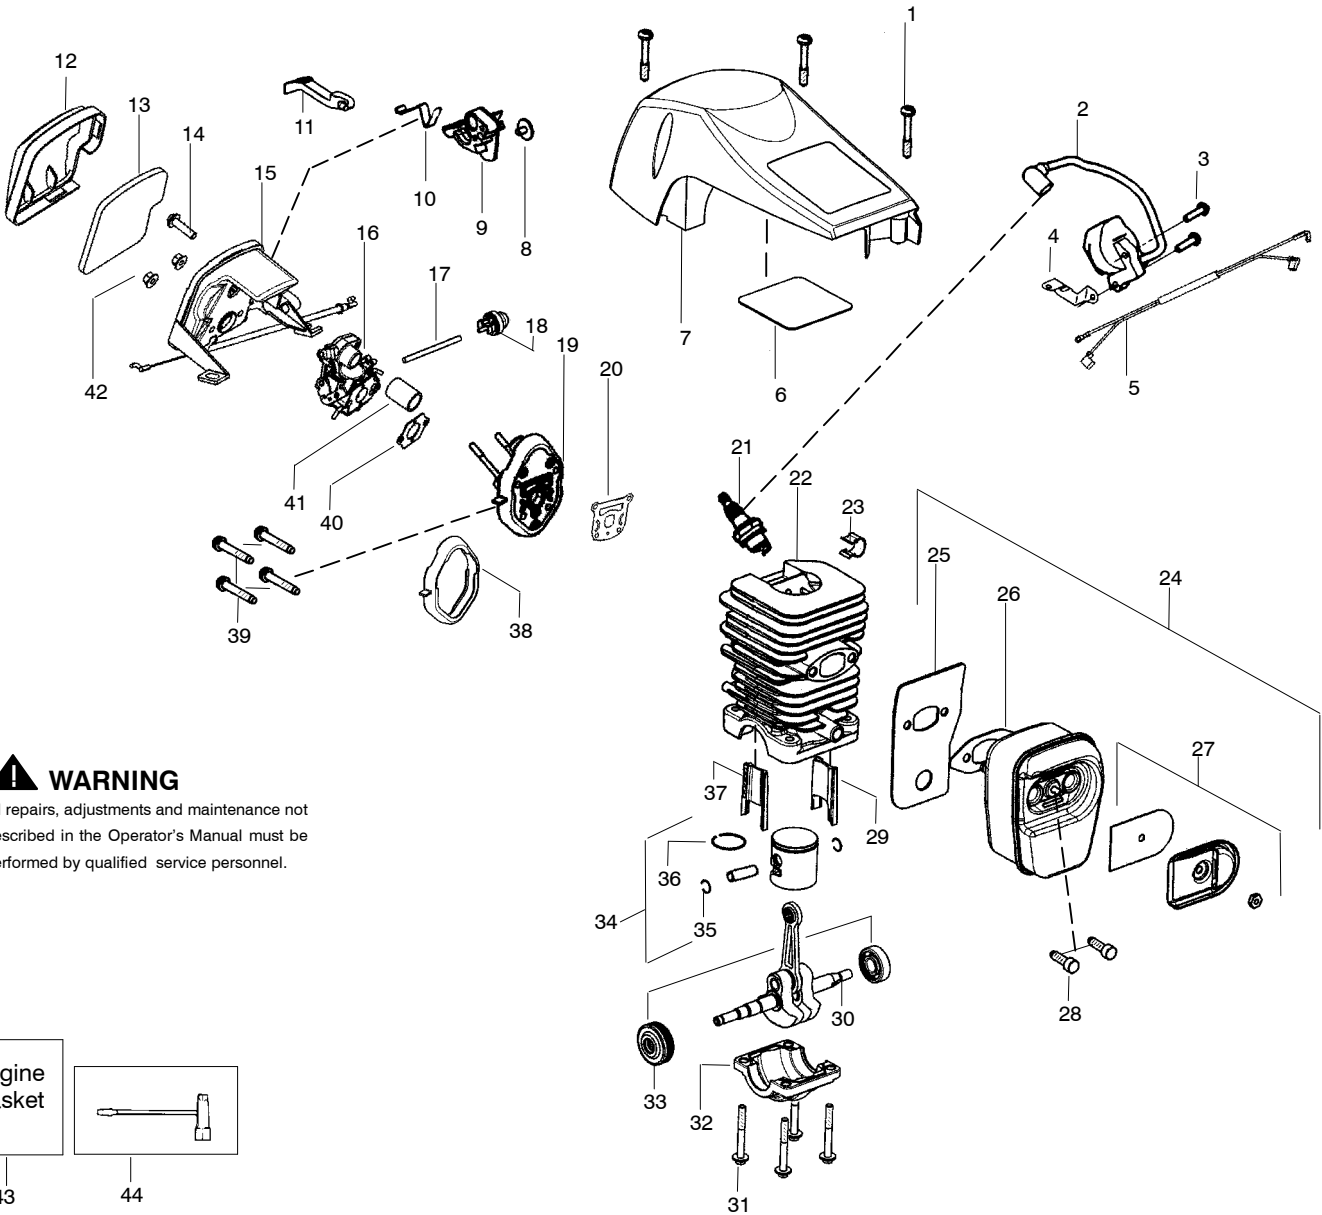

⚠ WARNING
All repairs, adjustments and maintenance not described in the Operator's Manual must be performed by qualified service personnel.

Ref.	Part No.	Description	Ref.	Part No.	Description	Ref.	Part No.	Description
1.	530016153	Screw	19.	530071889	Kit-Carb. Adaptor (Incl. # 20,38,41)	36.	530038729	Ring-Piston
2.	530039232	Module-Ignition	20.	530071894	Gasket-cyl. (kit)	37.	545015401	Insert-Right (gray)Cyl.
3.	530016432	Screw	21.	952030150	Accy-Spark Plug (RCJ-7Y)	38.	530071894	Seal-Adaptor (kit)
4.	530058661	Strap-Ground	22.	530071885	Kit-Cylinder (Incl. 29,37)	39.	530016426	Screw
5.	530057943	Assy-Wire Harness	23.	530058660	Clip-High Tension Lead	40.	530071894	Gasket-Carb. (kit)
6.	530055698	Reflector-Tape	24.	545081801	Kit-Muffler (Incl. 25,26,27,28)	41.	530057926	Tube-Intake
7.	530057872	Shield-Cylinder(Incl.1,6)	25.	530057942	Backplate-Muffler	42.	530016101	Nut-Carb.
8.	530016080	Screw	26.	530071894	Gasket-Muffler (kit)	43.	530071894	Kit-Gasket (Incl. 20,26,38,40)
9.	530057891	Lever-Ignition Switch	27.	545081701	Kit-Spark Arrestor	44.	530031135	Scrench
10.	530057908	Spring-Ignition Switch	28.	530016338	Bolt-Muffler			Not Shown
11.	530059399	Knob-Choke	29.	545015301	Insert-Left (black) Cyl.			
12.	530059001	Cover-Air Filter	30.	530012537	Assy-Crankshaft/Rod Bolt			
13.	530057869	Filter-Air	31.	530016417	Bolt			
14.	530016425	Screw	32.	530057941	Cap-Crankcase			
15.	545046901	Housing-Air Filter w/cable	33.	530056363	Assy-Bearing/Seal	545123806		Manual-Operator
16.	---	Carburetor	34.	530071882	Kit-Piston (Incl. 35,36)	545083603		Decal-Warning
	530035590	Zama W26	35.	530015697	Retainer-Piston Pin			
17.	530069247	Kit-Fuel Line (Small)						
18.	530047721	Bulb-Purge "snap-in"						

✓ = NEW PART NUMBER FOR THIS IPL   * = REFER TO THE SERVICE REFERENCE INDICATED FOR MORE INFORMATION. (LOCATED AT END OF IPL)