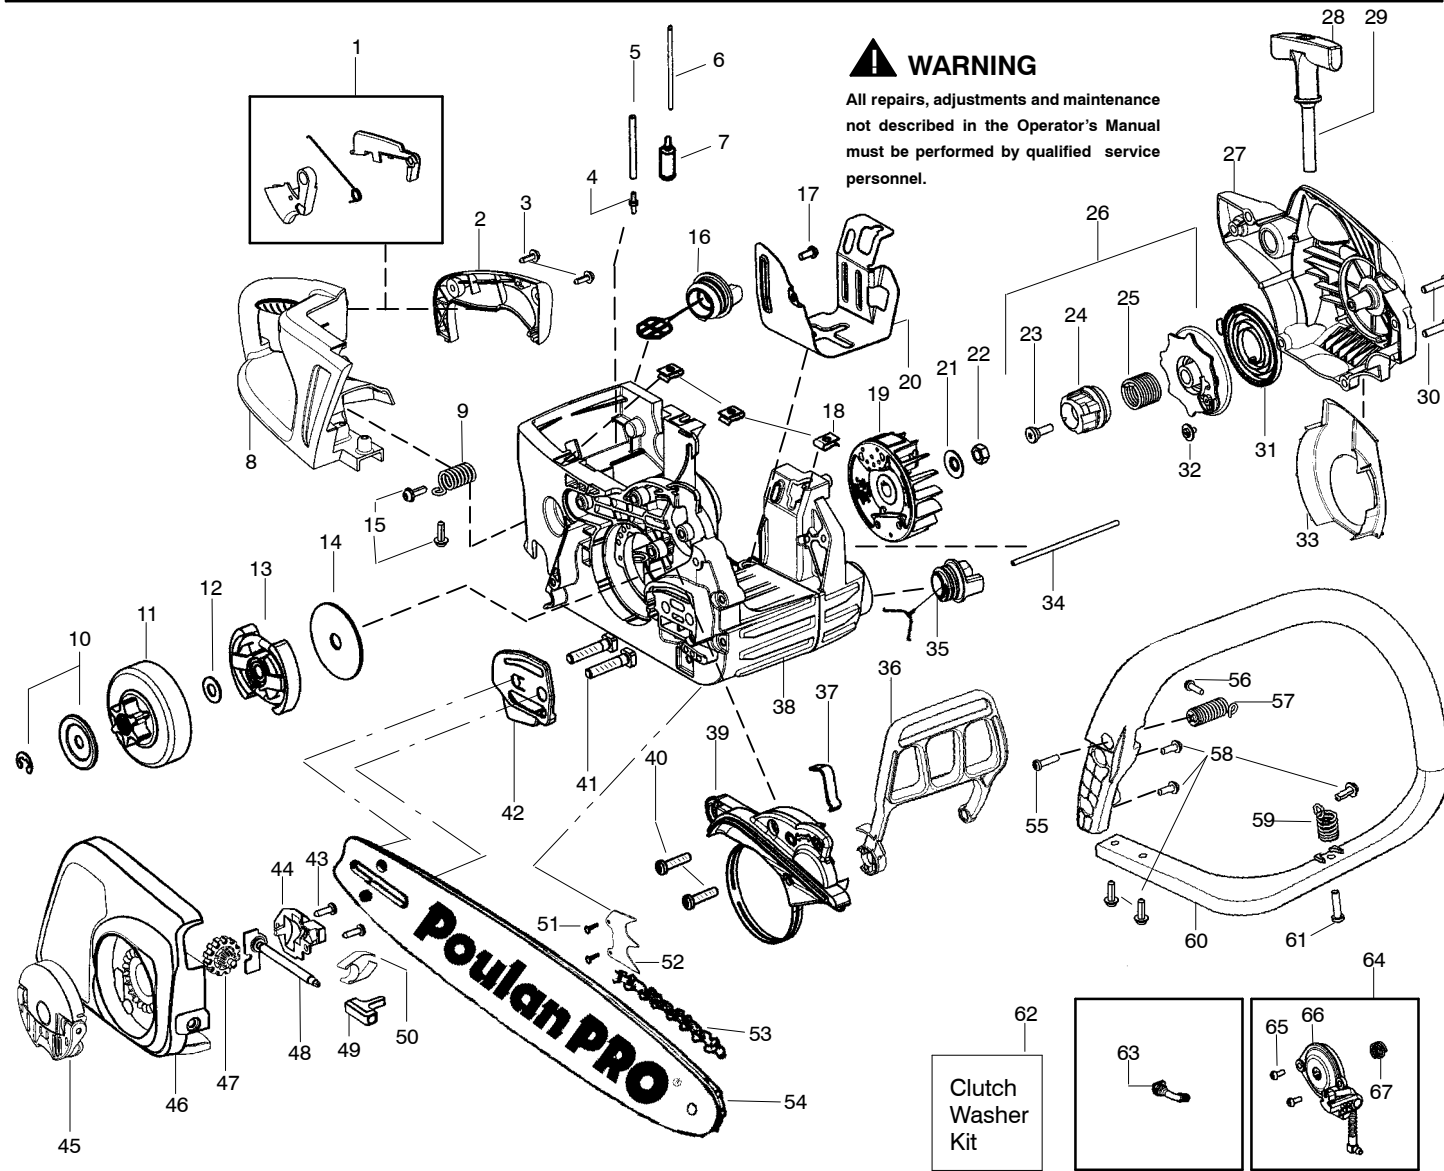

PARTS LIST NO. 545014370		Poulan PRO[®] PARTS LIST	CHAIN SAW MODEL(S) 3616
DATE 03/18/11	Replaces 545014370 - 08/02/07		Note: Illustration may differ from actual model due to design changes

Ref.	Part No.	Description	Ref.	Part No.	Description	Ref.	Part No.	Description
1.	530071927	Kit- Trigger/Lockout	26.	530071966	Kit- EPS Starter Pulley	47.	545039501	Wheel-Bar Adjust
2.	545011903	Cover-Handle	27.	545011703	(Incl. 23,24,25, 32)	48.	530150000	Assy-Bar Adjust
3.	530016433	Screw	28.	545006108	Housing-Fan	49.	545157401	Pin-Bar Adjust
4.	530023877	Fitting-Fuel line	29.	530069232	Handle-Starter	50.	545147001	Clip-Spring
5.	530069216	Kit-Fuel Line (Large)	30.	530016432	Kit-Rope	51.	530016439	Screw
6.	530069247	Kit-Fuel Line (Small)	31.	530042095	Screw	52.	530014381	Kit-Spike (incl. 51)
7.	530095646	Assy-Fuel Pick Up	32.	530042095	Spring-Starter	53.	952051211	Chain 16"
8.	545012103	Handle-Rear	33.	530016080	Screw	54.	952044369	Bar 16"
9.	530059475	Spring-Rear Isolator	34.	530057868	Baffle	55.	530016432	Screw
10.	530071945	Kit-Clutch Washer	35.	530058786	Assy-Oil Vent	56.	530016443	Screw
11.	530057905	Assy-Clutch Drum 3/8"	36.	530057236	Assy-Oil Cap w/ret.	57.	530059480	Assy-Rear Iso. Spring
12.	530071945	Kit-Clutch Washer	37.	530057880	Handguard	58.	530015906	Screw
13.	530057907	Assy-Clutch	38.	530016416	Spring-Handguard	59.	530059479	Assy-Front Iso. Spring
14.	530016419	Washer-Large Clutch	39.	545011813	Assy-Chassis (Incl. 4,5,6,7,9,15,16,17,18, 20,34,35,37,41,59,)	60.	530057878	Handle-Front
15.	530015906	Screw	40.	530071893	Kit-Chainbrake	61.	530016432	Screw
16.	530047192	Assy-Fuel Cap w/ret	41.	530016432	Screw	62.	530071945	Kit-Clutch Washer
17.	530016064	Screw	42.	530016133	Bolt-Bar	63.	530057924	Assy-Oil Pick Up
18.	530015922	Nut-"U" type speed	43.	530057910	Plate-Bar	64.	530071891	Kit-Oil Pump
19.	530039231	Assy-Flywheel	44.	530016064	Screw	65.	530016064	Screw
20.	530057911	Shield-Heat	45.	530059999	Cover-Gearbox	66.	530057931	Assy-Oil Pump
21.	530015127	Washer-Flywheel	46.	545040601	Knob	67.	530037820	Gear-Worm
22.	530016134	Nut-Flywheel		545027903	Assy-Clutch Cover			
23.	530021179	Screw-Shoulder			(Incl. 43,44,47,48,49)			
24.	530059677	Starter Hub-EPS						
25.	530021180	Spring-EPS						