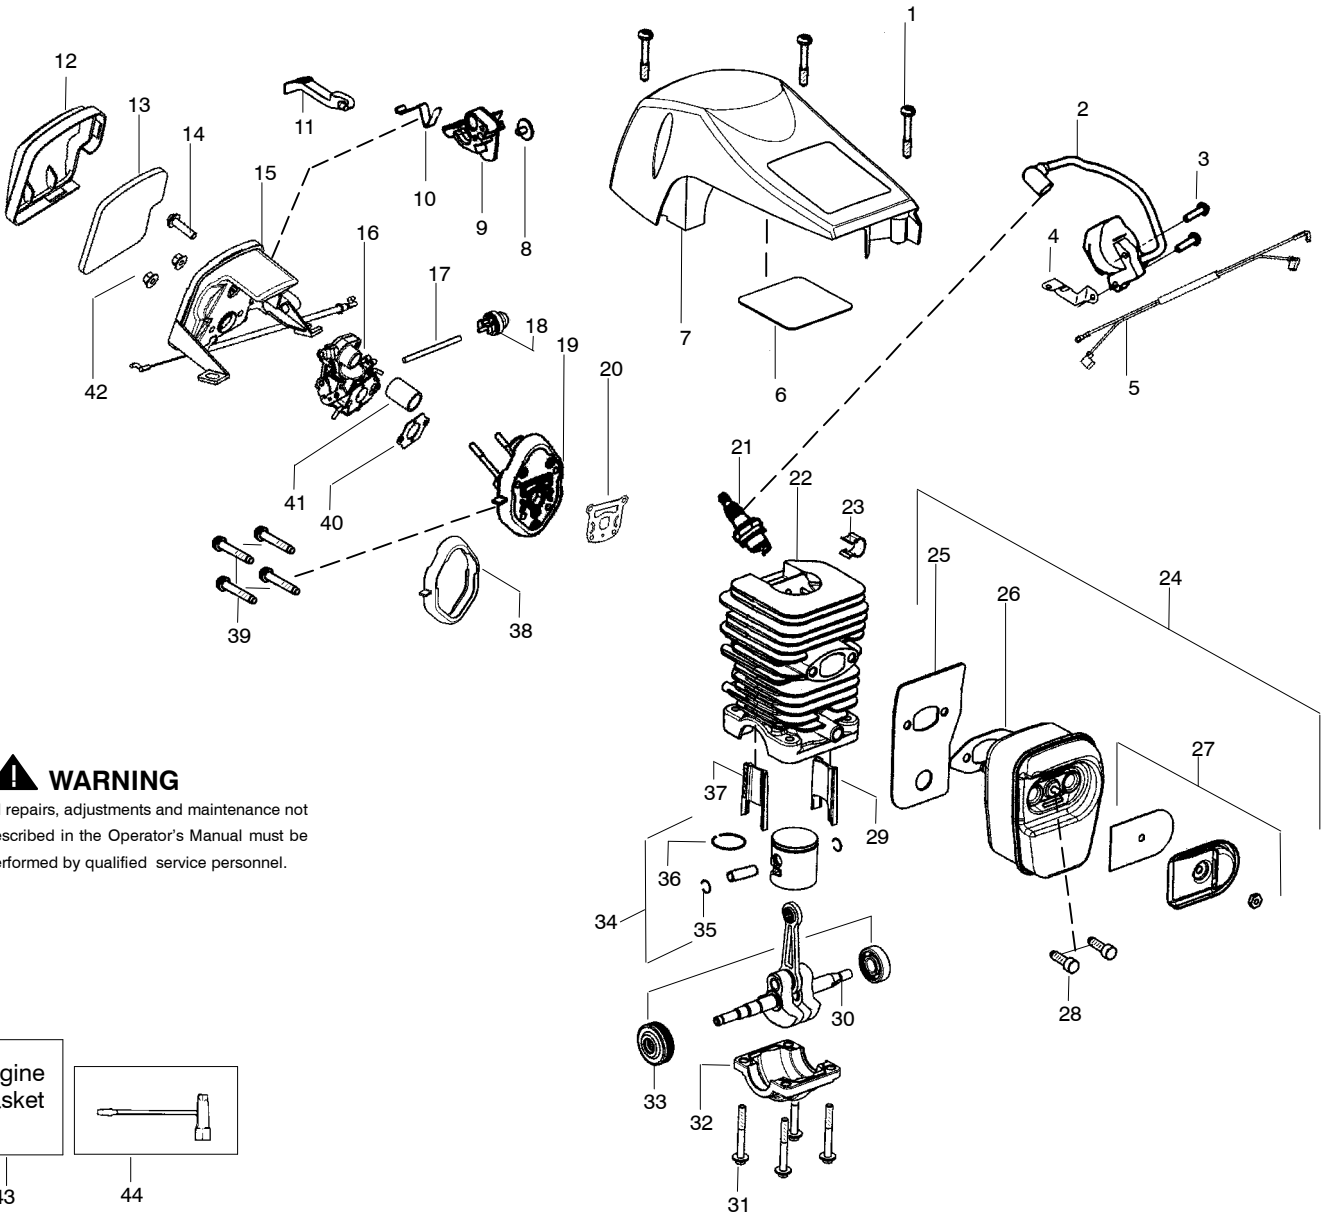

✓ = NEW PART NUMBER FOR THIS IPL

* = REFER TO THE SERVICE REFERENCE INDICATED FOR MORE INFORMATION. (LOCATED AT END OF IPL)

⚠ WARNING
All repairs, adjustments and maintenance not described in the Operator's Manual must be performed by qualified service personnel.

Ref.	Part No.	Description	Ref.	Part No.	Description	Ref.	Part No.	Description
1.	530016153	Screw	19.	530071889	Kit-Carb. Adaptor (Incl. # 20,38,41)	36.	530038729	Ring-Piston
2.	530039232	Module-Ignition	20.	530071894	Gasket-cyl. o-ring (kit)	37.	545015401	Insert-Right (gray)Cyl.
3.	530016432	Screw	21.	952030150	Accy-Spark Plug (RCJ-7Y)	38.	530071894	Seal-Adaptor (kit)
4.	530058661	Strap-Ground	22.	530071885	Kit-Cylinder (Incl. 29,37)	39.	530016426	Screw
5.	530057943	Assy-Wire Harness	23.	530058660	Clip-High Tension Lead	40.	530071894	Gasket-Carb. (kit)
6.	530055698	Reflector-Tape	24.	545081801	Kit-Muffler (Incl. 25,26,27,28)	41.	530057926	Tube-Intake
7.	530057872	Shield-Cylinder(Incl.1,6)	25.	530057942	Backplate-Muffler	42.	530016101	Nut-Carb.
8.	530016080	Screw	26.	530071894	Gasket-Muffler (kit)	43.	530071894	Kit-Gasket (Incl. 20,26,38,40)
9.	530057891	Lever-Ignition Switch	27.	530071894	Kit-Muffler	44.	530031135	Scrench
10.	530057908	Spring-Ignition Switch	28.	530016338	Bolt-Muffler			Not Shown
11.	530059399	Knob-Choke	29.	545015301	Insert-Left (black) Cyl.			
12.	530059001	Cover-Air Filter	30.	530012537	Assy-Crankshaft/Rod Bolt			
13.	530057869	Filter-Air	31.	530016417	Bolt			
14.	530016425	Screw	32.	530057941	Cap-Crankcase			
15.	545046901	Housing-Air Filter w/cable	33.	530056363	Assy-Bearing/Seal	545082955		Manual-Operator
16.	---	Carburetor	34.	530071882	Kit-Piston (Incl. 35,36)	545083603		Decal-Warning
17.	530069247	Kit-Fuel Line (Small)	35.	530015697	Retainer-Piston Pin			
18.	530047721	Bulb-Purge "snap-in"						

✓ = NEW PART NUMBER FOR THIS IPL * = REFER TO THE SERVICE REFERENCE INDICATED FOR MORE INFORMATION. (LOCATED AT END OF IPL)