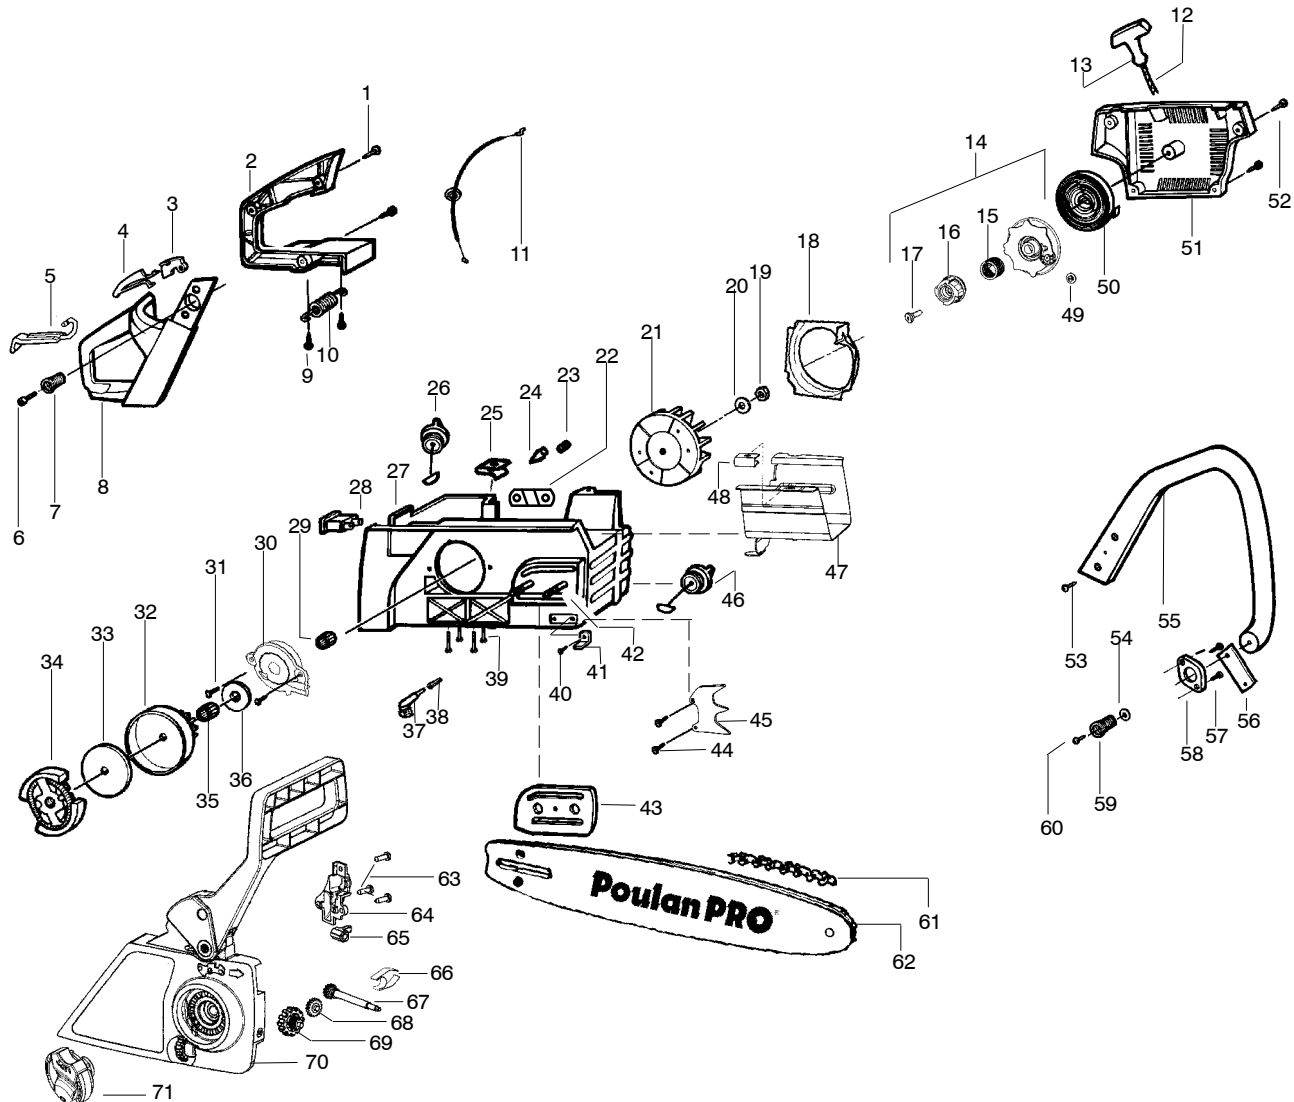

Ref.	Part No.	Description	Ref.	Part No.	Description	Ref.	Part No.	Description
1.	530015957	Screw	26.	530010845	Assy-Fuel Cap	49.	530016080	Screw
2.	530071272	Cover-Handle (kit)	27.	530037514	Assy-Chassis (Incl. 22,23,24,26,42,46)	50.	530042095	Spring-Recoil
3.	530036097	Trigger-Throttle				51.	545008803	Housing-Fan
4.	530036098	Lockout-Throttle				52.	530015892	Screw
5.	530053443	Lever-Choke	28.	530069572	Kit-Switch	53.	530015814	Screw
6.	530015937	Screw	29.	530029833	Worm-Oil Pump	54.	530015158	Washer
7.	530038985	Spring-Isolator	30.	530014410	Assy.-Oil Pump	55.	530038327	Handle-Front
8.	530071272	Handle-Rear (kit)	31.	530015896	Screw	56.	530036113	Front Strap-AV
9.	530015906	Screw	32.	530069342	Kit-Clutch Drum (Incl. #35)	57.	530015775	Screw-Plate
10.	530038986	Spring-Isolator	33.	530015611	Washer-Clutch	58.	530036101	Plate-Isolator
11.	530038471	Assy-Throttle Cable (Incl. Grommet)	34.	530014949	Assy-Clutch	59.	530038985	Spring-Isolator
12.	530069232	Kit-Rope	35.	530032119	Bearing-Clutch	60.	530015984	Screw
13.	530056422	Handle-Starter	36.	530015907	Washer-Thrust	61. ✓	952051338	Chain"- 18"
14.	530071966	Kit-Starter EPS (Incl. 15,16,17,49)	37.	545047801	Pickup-Oil	62. ✓	952044325	Bar -18"
15.	530021180	Spring EPS	38.	530056533	Filter-Oil	63.	530016064	Screw
16.	530059677	Hub-Starter EPS	39.	530016037	Screw	64.	545051201	Cover-Gear
17.	530021179	Screw-Shoulder	40.	530015814	Screw	65.	545060501	Pin-Bar Adjust
18.	530047667	Plate-Baffle Fan	41.	530029850	Chain Catcher	66.	545149301	Clip-Spring
19.	530016134	Nut-Flywheel	42.	530015877	Bar Bolt	67.	545060401	Screw-Adjuster
20.	530015127	Washer-Flywheel	43.	530047855	Bar Plate	68.	545060201	Gear-Idler
21.	530059637	Assy-Flywheel	44.	530016439	Screw	69.	545090501	Wheel-Gear Adjust
22.	530036043	Plate-Support (Bar Stud)	45.	530014381	Kit-Spike Assy(incl#44)	70.	545081874	Kit-ChainBrake Assy. (Incl. knob)
23.	530029868	Plug-Vent	46.	530057236	Assy-Oil Cap	71.	545081875	Kit - EZT Knob
24.	530026119	Valve-Check	47.	530055406	Shield-Heat			
25.	530015922	Nut-Speed	48.	530055322	Clip-"U"			

✓ = NEW PART NUMBER FOR THIS IPL

* = REFER TO THE SERVICE REFERENCE INDICATED FOR MORE INFORMATION. (LOCATED AT END OF IPL)