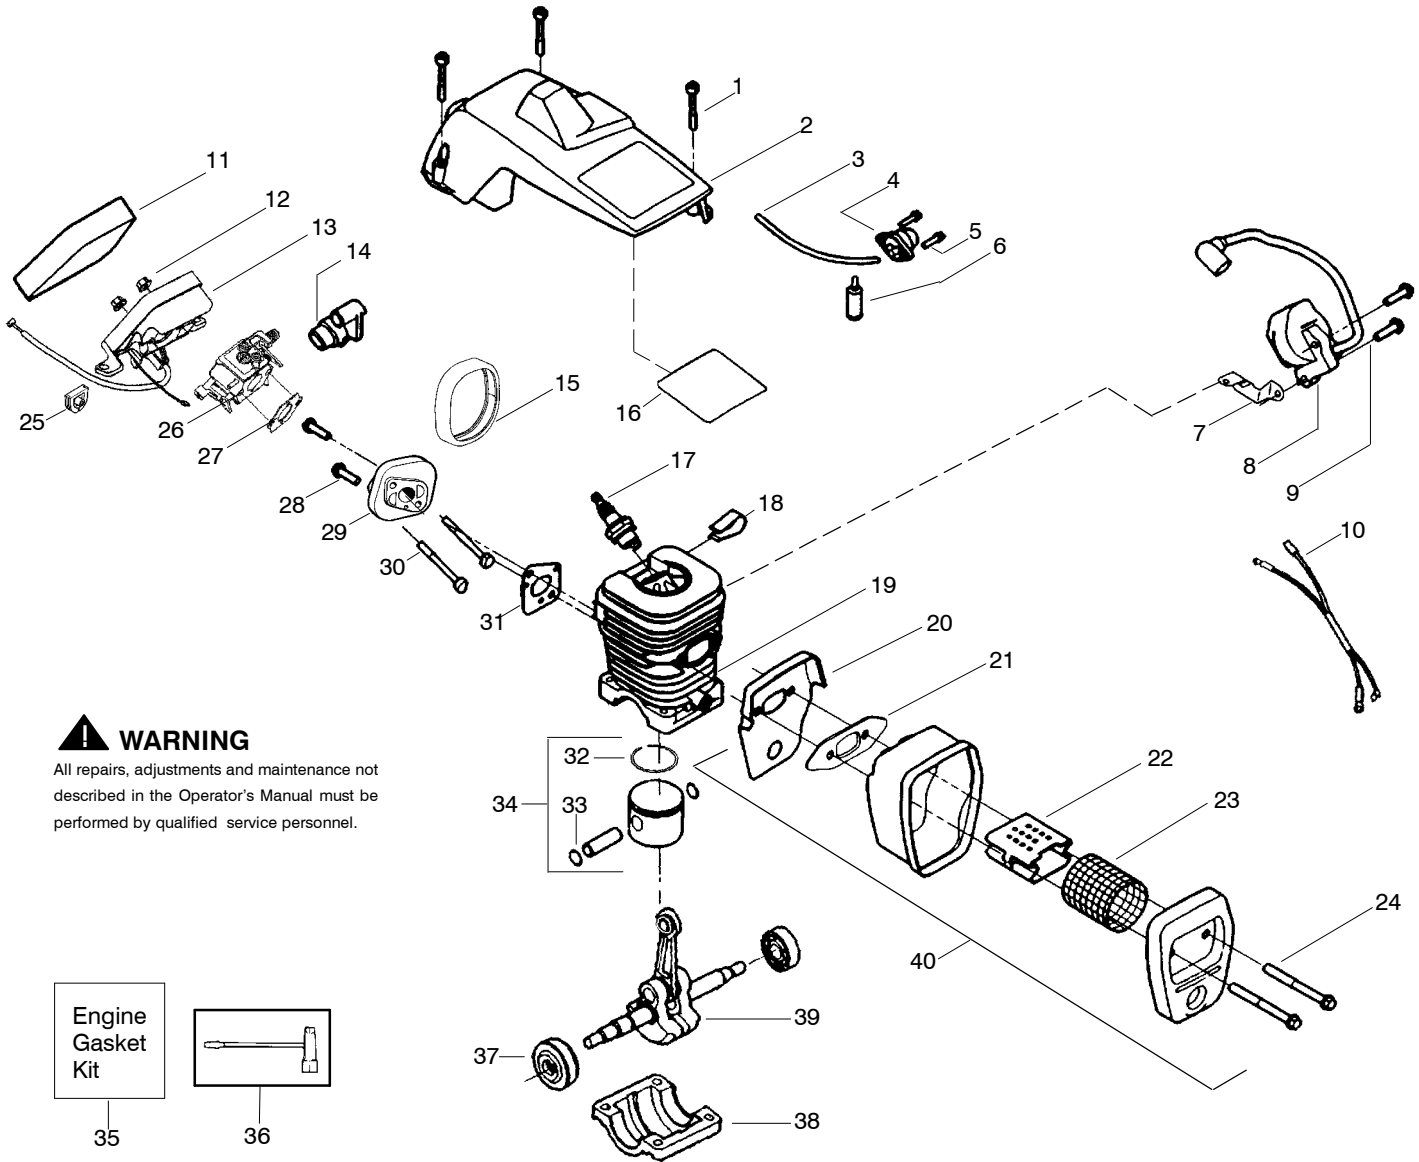

WARNING

All repairs, adjustments and maintenance not described in the Operator's Manual must be performed by qualified service personnel.

Ref.	Part No.	Description	Ref.	Part No.	Description	Ref.	Part No.	Description
1.	530016153	Screw	19.	530012550	Cylinder	35.	530069608	Kit-Engine Gasket (Incl. 21, 27 & 31)
2.	530056914	Assy-Cylinder Shield (includes # 16)	20.	530049870	Backplate-Muffler	36.	530031135	Scrench
3.	530069247	Kit-Fuel Line (Small)	21.	530069608	Gasket-Muffler(kit)	37.	530056363	Assy-Seal & Bearing
4.	530071835	Kit-Purge Bulb (incl.#5)	22.	530037813	Diffuser-Muffler	38.	530037935	Cap-Crankcase
5.	530015780	Screw	23.	530036103	Screen-Spark	39.	545113101	Assy-Crankshaft
6.	530095646	Assy-Fuel Pick-up	24.	530016132	Bolt-Muffler	40.	530047207	Assy-Muffler (Incl. 20,21,22,23,24)
7.	530047442	Strap-Ground	25.	530047631	Grommet-Throttle Cable			
8.	530039167	Ignition Module	26.	---	Kit-Carburetor			
9.	530015814	Screw		545081885	Walbro (WT-891) (Incl. Grommet)			
10.	530057475	Assy-Wire Harness	27.	530069608	Gasket-Carb. (kit)			
11.	530037793	Foam-Air Filter	28.	530016386	Screw			Not Shown
12.	530016101	Nut	29.	530049700	Carb. Adapter			
13.	530057702	Assy-Air Box	30.	530016187	Screw			
14.	530049244	Grommet-Carb Adjust	31.	530069608	Gasket- Adaptor(kit)			
15.	530054144	Seal-Carb Adapter	32.	530038729	Ring-Piston			
16.	530055698	Reflector-Heat	33.	530015697	Retainer-Piston Pin			
17.	952030150	Spark Plug (RCJ-7Y)	34.	530071408	Kit-Piston (Incl. 32,33)			
18.	530016136	Clip-High Tension Lead						545167653 Manual 545003030 Decal-Warning

↗ = NEW PART NUMBER FOR THIS IPL

★ = REFER TO THE SERVICE REFERENCE INDICATED FOR MORE INFORMATION. (LOCATED AT END OF IPL)