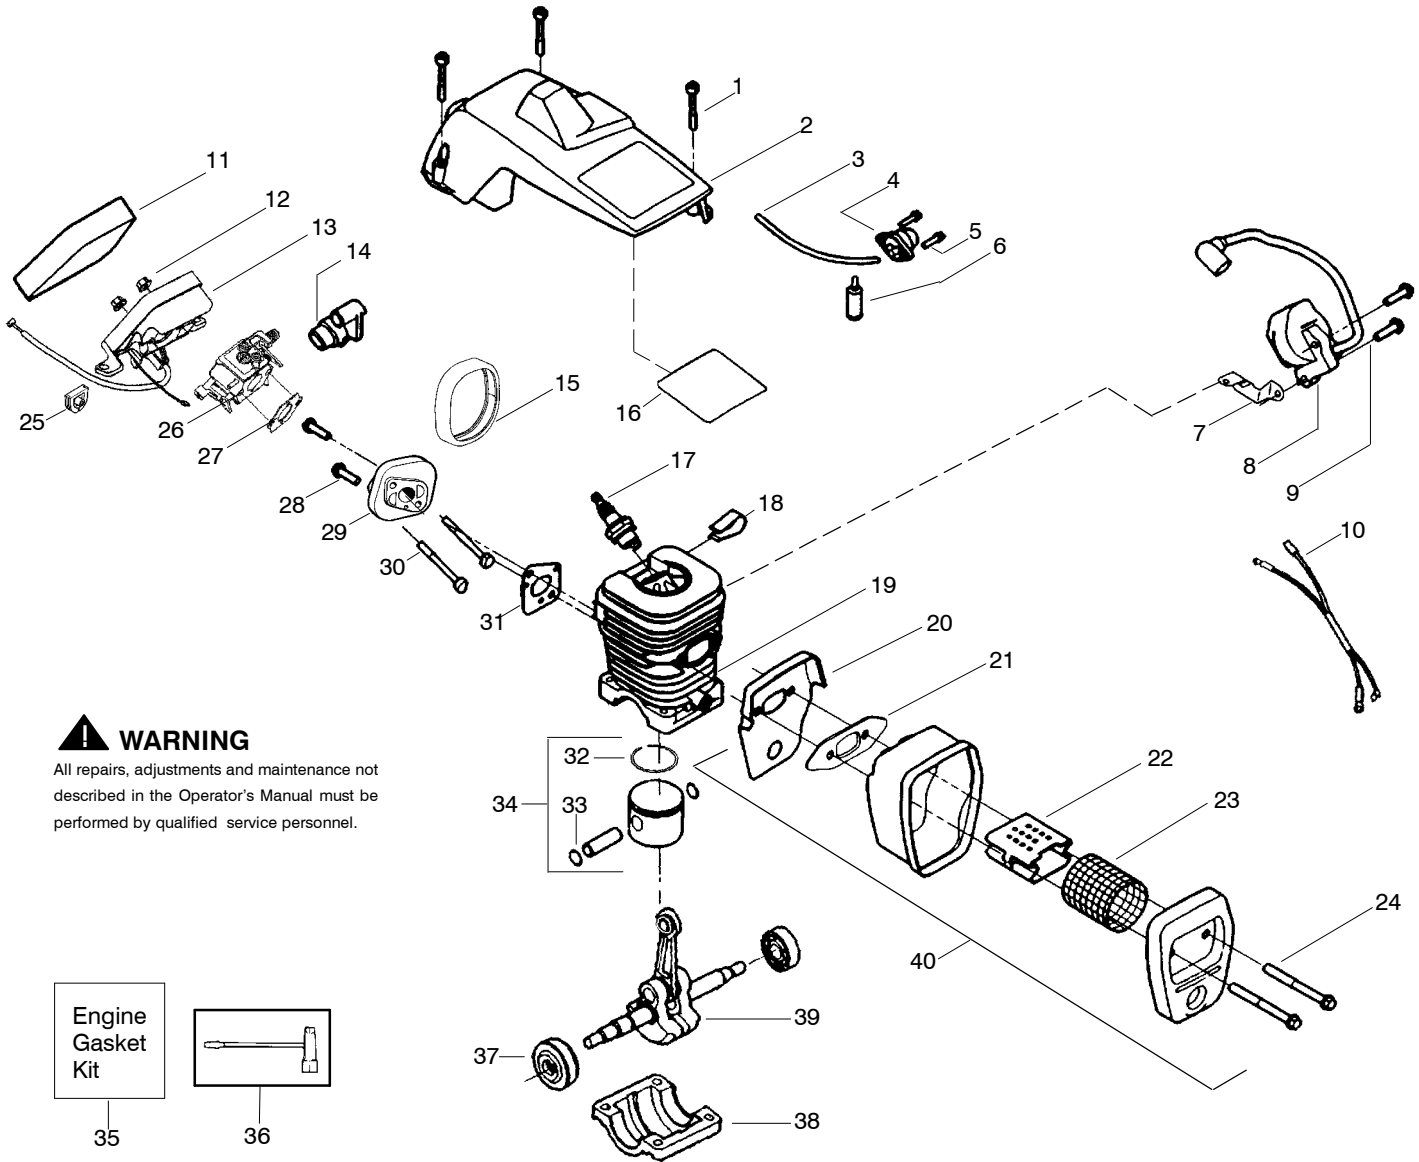

⚠ WARNING

All repairs, adjustments and maintenance not described in the Operator's Manual must be performed by qualified service personnel.

Ref.	Part No.	Description	Ref.	Part No.	Description	Ref.	Part No.	Description
1.	530016153	Screw	19.	530012550	Cylinder	35.	530069608	Kit-Engine Gasket (Incl. 21, 27 & 31)
2.	530056914	Assy-Cylinder Shield (includes # 16)	20.	530049870	Backplate-Muffler	36.	530031135	Scrench
3.	530069247	Kit-Fuel Line (Small)	21.	530069608	Gasket-Muffler(kit)	37.	530056363	Assy-Seal & Bearing
4.	530071835	Kit-Purge Bulb (incl.#5)	22.	530037813	Diffuser-Muffler	38.	530037935	Cap-Crankcase
5.	530015780	Screw	23.	530036103	Screen-Spark	39.	545113101	Assy-Crankshaft
6.	530095646	Assy-Fuel Pick-up	24.	530016132	Bolt-Muffler	40.	530047207	Assy-Muffler (Incl. 20,21,22,23,24)
7.	530047442	Strap-Ground	25.	530047631	Grommet-Throttle Cable			
8.	530039167	Ignition Module	26.	---	Kit-Carburetor			
9.	530015814	Screw		545081885	Walbro (WT-891) (Incl. Grommet)			
10.	530057475	Assy-Wire Harness	27.	530069608	Gasket-Carb. (kit)			
11.	530037793	Foam-Air Filter	28.	530016386	Screw			Not Shown
12.	530016101	Nut	29.	530049700	Carb. Adapter			
13.	530057702	Assy-Air Box	30.	530016187	Screw			
14.	530049244	Grommet-Carb Adjust	31.	530069608	Gasket- Adaptor(kit)			
15.	530054144	Seal-Carb Adapter	32.	530038729	Ring-Piston	545167653		Manual
16.	530055698	Reflector-Heat	33.	530015697	Retainer-Piston Pin	545003030		Decal-Warning
17.	952030150	Spark Plug (RCJ-7Y)	34.	530071408	Kit-Piston (Incl. 32,33)			
18.	530016136	Clip-High Tension Lead						

↗ = NEW PART NUMBER FOR THIS IPL

★ = REFER TO THE SERVICE REFERENCE INDICATED FOR MORE INFORMATION. (LOCATED AT END OF IPL)