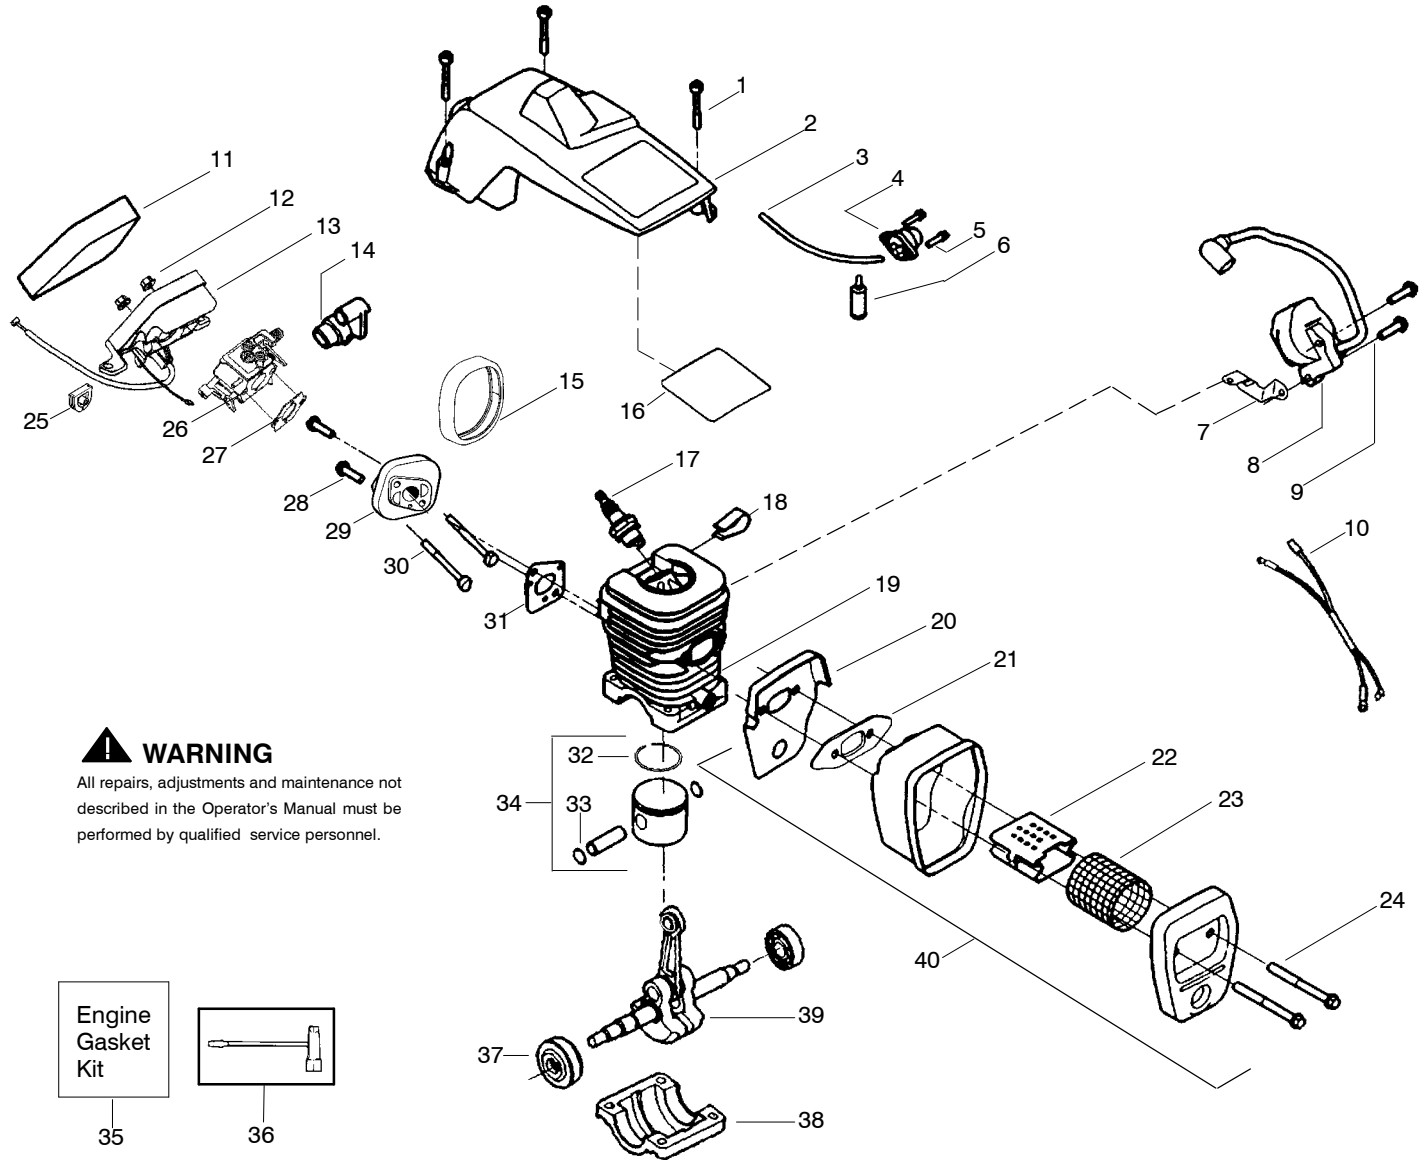

WARNING

All repairs, adjustments and maintenance not described in the Operator's Manual must be performed by qualified service personnel.

Ref.	Part No.	Description	Ref.	Part No.	Description	Ref.	Part No.	Description
1.	530016153	Screw	19.	530012550	Cylinder	35.	530069608	Kit-Engine Gasket (Incl. 21, 27 & 31)
2.	530056914	Assy-Cylinder Shield (includes # 16)	20.	530049870	Backplate-Muffler	36.	530031135	Scrunch
3.	530069247	Kit-Fuel Line (Small)	21.	530069608	Gasket-Muffler(kit)	37.	530056363	Assy-Seal & Bearing
4.	530071835	Kit-Air Purge (incl. #5)	22.	530037813	Diffuser-Muffler	38.	530037935	Cap-Crankcase
5.	530015780	Screw	23.	530036103	Screen-Spark	39.	545113101	Assy-Crankshaft
6.	530095646	Assy-Fuel Pick-up	24.	530016132	Bolt-Muffler	40.	530047207	Assy-Muffler (Incl. 20,21,22,23,24)
7.	530047442	Strap-Ground	25.	530047631	Grommet-Throttle Cable			
8.	530039167	Ignition Module	26.	---	Kit-Carburetor			
9.	530015814	Screw		545081885	Walbro (WT-891) (Incl. Grommet)			
10.	530057475	Assy-Wire Harness	27.	530069608	Gasket-Carb. (kit)			Not Shown
11.	530037793	Foam-Air Filter	28.	530016386	Screw			
12.	530016101	Nut	29.	530049700	Carb. Adapter			
13.	530057702	Assy-Air Box	30.	530016187	Screw	545167649		Manual
14.	530049244	Grommet-Carb Adjust	31.	530069608	Gasket-Adaptor(kit)	545003030		Decal-Warning
15.	530054144	Seal-Carb Adapter	32.	530038729	Ring-Piston			
16.	530055698	Reflector-Heat	33.	530015697	Retainer-Piston Pin			
17.	952030150	Spark Plug (RCJ-7Y)	34.	530071408	Kit-Piston (Incl. 32 & 33)			
18.	530016136	Clip-High Tension Lead						

✓ = NEW PART NUMBER FOR THIS IPL   * = REFER TO THE SERVICE REFERENCE INDICATED FOR MORE INFORMATION. (LOCATED AT END OF IPL)