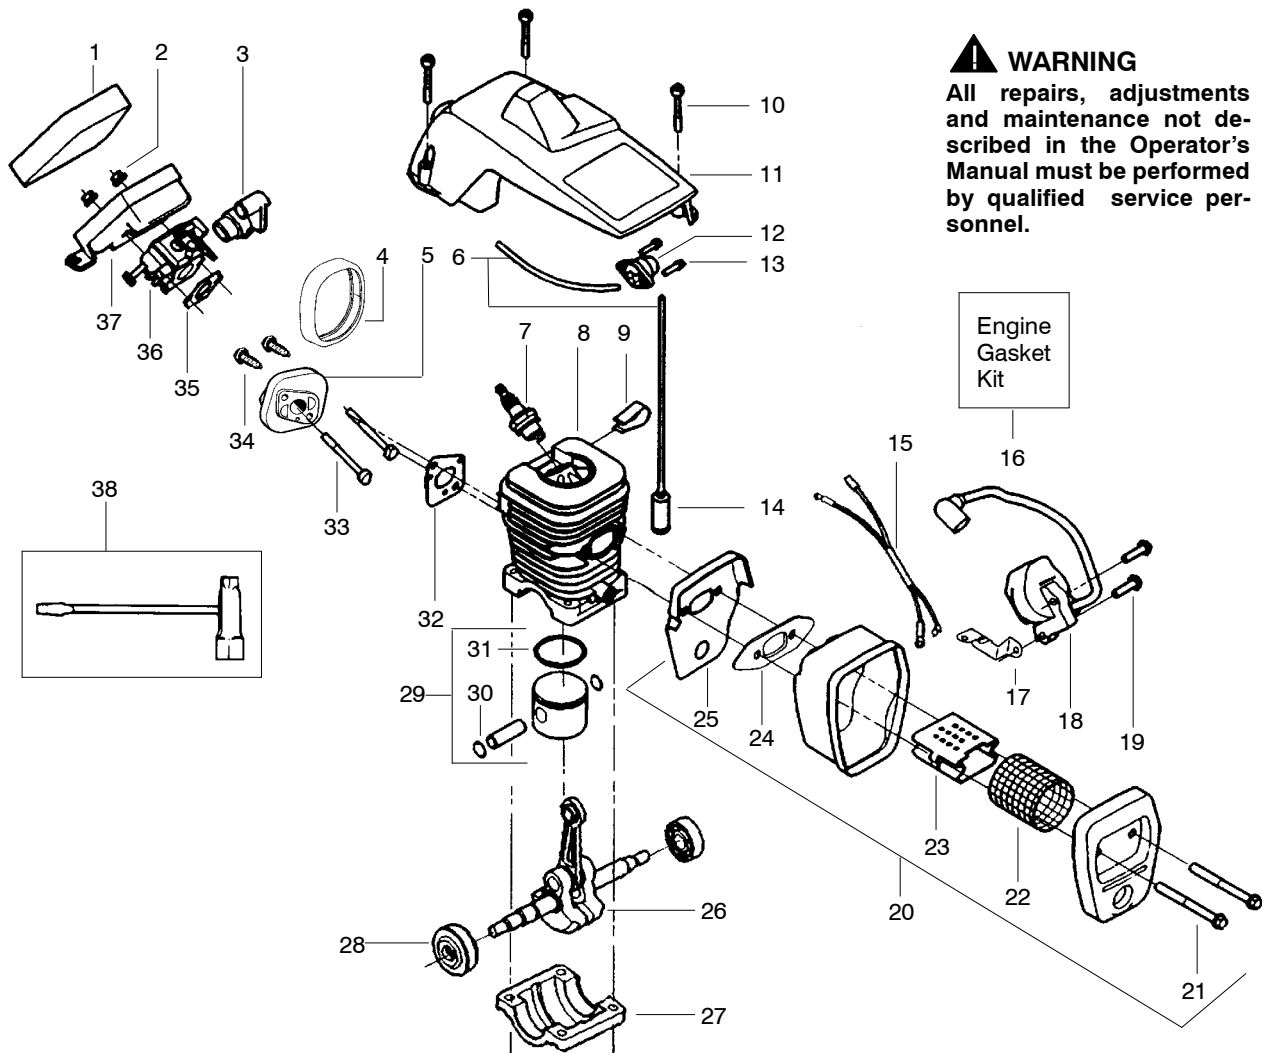

⚠ WARNING
All repairs, adjustments and maintenance not described in the Operator's Manual must be performed by qualified service personnel.

Ref.	Part No.	Description	Ref.	Part No.	Description	Ref.	Part No.	Description
1.	530037793	Foam - Air Filter	17.	530047442	Strap - Ground	32.	530069608	Gasket - Adapter (kit)
2.	530016101	Nut	18.	530039167	Module - Ignition	33.	530016187	Screw
3.	530049244	Grommet - Carb Adjust	19.	530015814	Screw	34.	530016386	Screw
4.	530054144	Seal - Carb Adapter	20.	530047207	Assy - Muffler (Incl. 21, 22, 23, 24, 25)	35.	530069608	Gasket - Carb. (kit)
5.	530049700	Adapter - Carb.	21.	530016132	Screw	36.	545081885	Kit - Carburetor Walbro (WT-891) (Incl. Grommet)
6.	530069247	Kit - Fuel Line (Small)	22.	530036103	Screen - Spark	(Note: Repair kits are not available for these carburetors)		
7.	952030150	Spark Plug (RCJ-7Y)	23.	530037813	Diffuser - Muffler	37.	530057480	Housing - Air Filter
8.	530012550	Cylinder	24.	530069608	Gasket - Muffler (kit)	38.	530031135	Scrench
9.	530016136	Clip - High Tension Lead	25.	530049870	Backplate - Muffler		Not Shown	
10.	530016153	Screw	26.	545113101	Assy. - Crankshaft	545167651		Operator Manual
11.	530037798	Shield - Cylinder	27.	530037935	Cap - Crankcase	545003001		Decal - Warning (Russia)
12.	530071835	Kit - Air Purge (Incl. 13)	28.	530056363	Assy. - Seal & Bearing			
13.	530015780	Screw	29.	530071408	Kit - Piston (Incl. 30 & 31)			
14.	530095646	Assy - Fuel Pick-up	30.	530015697	Retainer - Piston Pin			
15.	530052296	Assy. - Wire Harness	31.	530038729	Ring - Piston			
16.	530069608	Kit - Engine Gasket (Incl. 24, 32 & 35)						

✓ = NEW PART NUMBER FOR THIS IPL   * = REFER TO THE SERVICE REFERENCE INDICATED FOR MORE INFORMATION. (LOCATED AT END OF IPL)
● = THESE PARTS ARE ILLUSTRATED FOR CLARITY. ORDER COMPLETE ASSEMBLY.