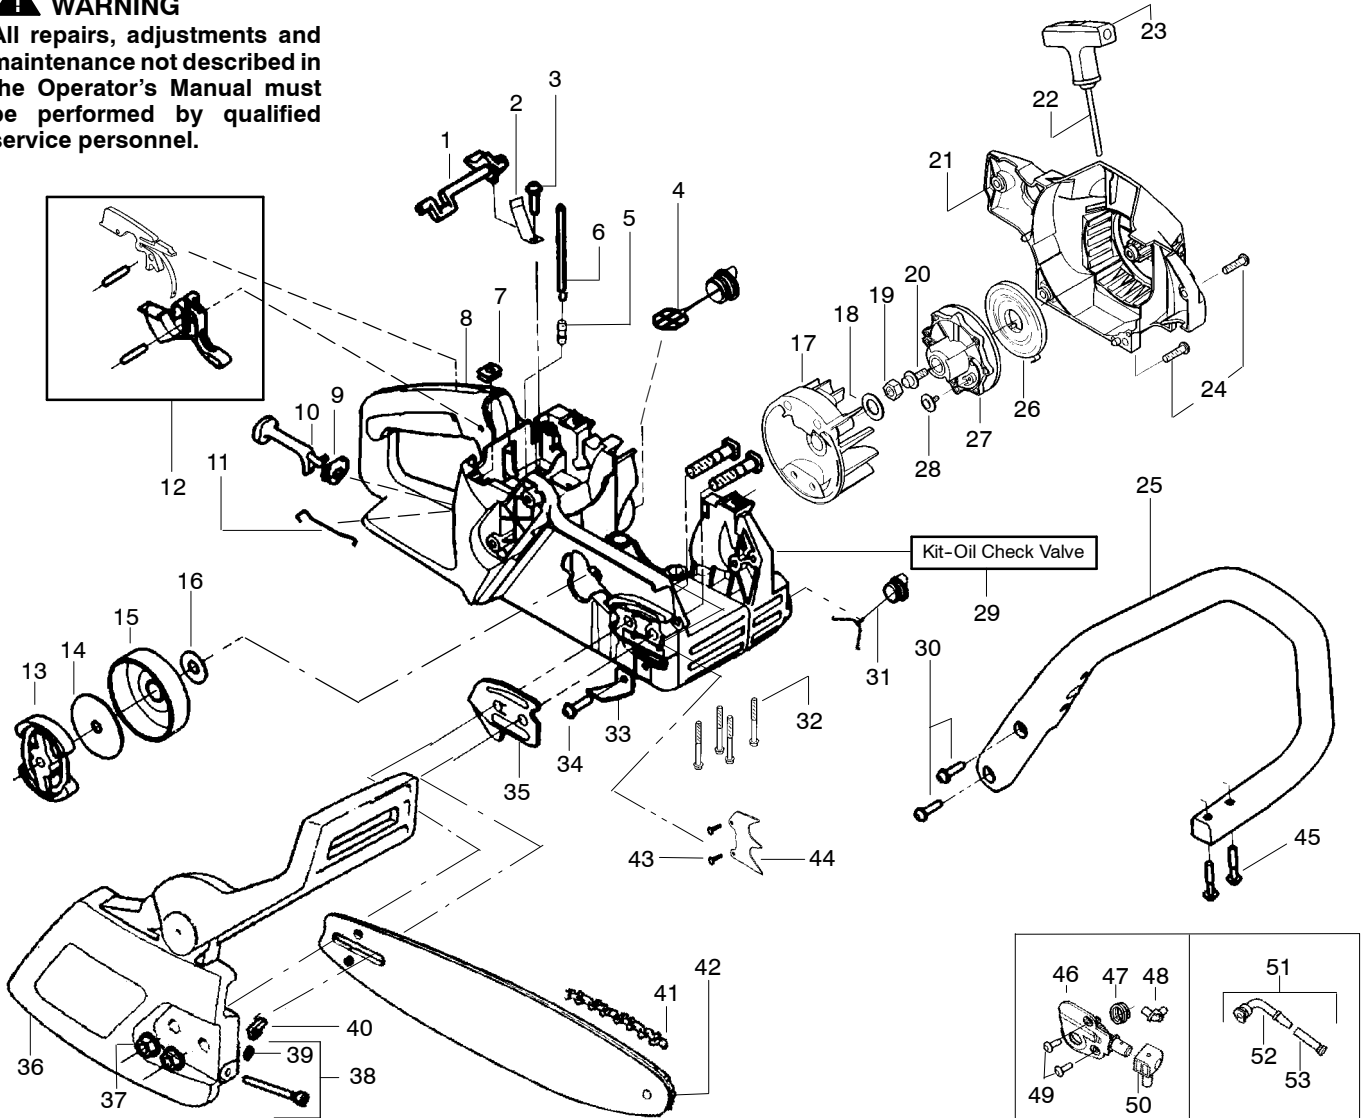

⚠ WARNING
All repairs, adjustments and maintenance not described in the Operator's Manual must be performed by qualified service personnel.

Ref.	Part No.	Description	Ref.	Part No.	Description	Ref.	Part No.	Description
1.	530038227	Lever-Switch (Includes Pin)	21.	530054175	Housing-Fan	40.	530015826	Pin-Bar Adjust
2.	530016149	Spring-Switch	22.	530069232	Kit-Rope	41. ✓	952051547	Chain-16"
3.	530015775	Screw	23.	530056402	Handle-Starter	42. ✓	952044369	Bar-16"
4.	530047192	Assy-Fuel Cap	24.	530015892	Screw	43.	530016439	Screw
5.	530023877	Fitting	25.	530059172	Handle-Front	44.	530014381	Kit-Spike (incl. #43)
6.	530069216	Kit-Fuel Line (Large)	26.	530027531	Spring-Starter	45.	530015940	Screw
7.	530015922	Nut-Speed	27.	530037817	Pulley-Starter	46.	530071259	Kit-Oil Pump (incl 47,48,50)
8.	530057470	Assy-Chassis	28.	530016080	Screw	47.	530037820	Gear-Worm Spring
9.	530049005	Grommet-Choke Knob	29.	530071666	Kit-Oil Check Valve	48.	530049477	Elbow-Oil Pickup
10.	530047989	Lever-Choke	30.	530015814	Screw	49.	530016064	Screw
11.	530037809	Wire-Throttle	31.	530010846	Assy-Oil Cap	50.	530019206	Seal Block
12.	530071832	Kit-Trigger & Lockout	32.	530016132	Screw	51.	530047663	Assy-Oil-Pickup (Incl. 52,53)
13.	530014949	Assy. - Clutch	33.	530029850	Chain Catcher	52.	530038373	Pickup-Oiler
14.	530015611	Washer-Clutch	34.	530015814	Screw	53.	530056533	Filter-Oil
15.	530047061	Assy-Drum W/brg.	35.	530038238	Plate-Bar Mounting			
16.	530015907	Washer - Thrust	36.	545139902	Assy-Chain Brake			
17.	530047534	Assy-Flywheel	37.	530015917	Nut-Bar Mounting			
18.	530015127	Washer-Flywheel	38.	530069611	Kit-Bar Adjust (incl. 39,40)			
19.	530016134	Nut-Flywheel	39.	530038593	Retainer-Bar Adjust			
20.	530015920	Screw						