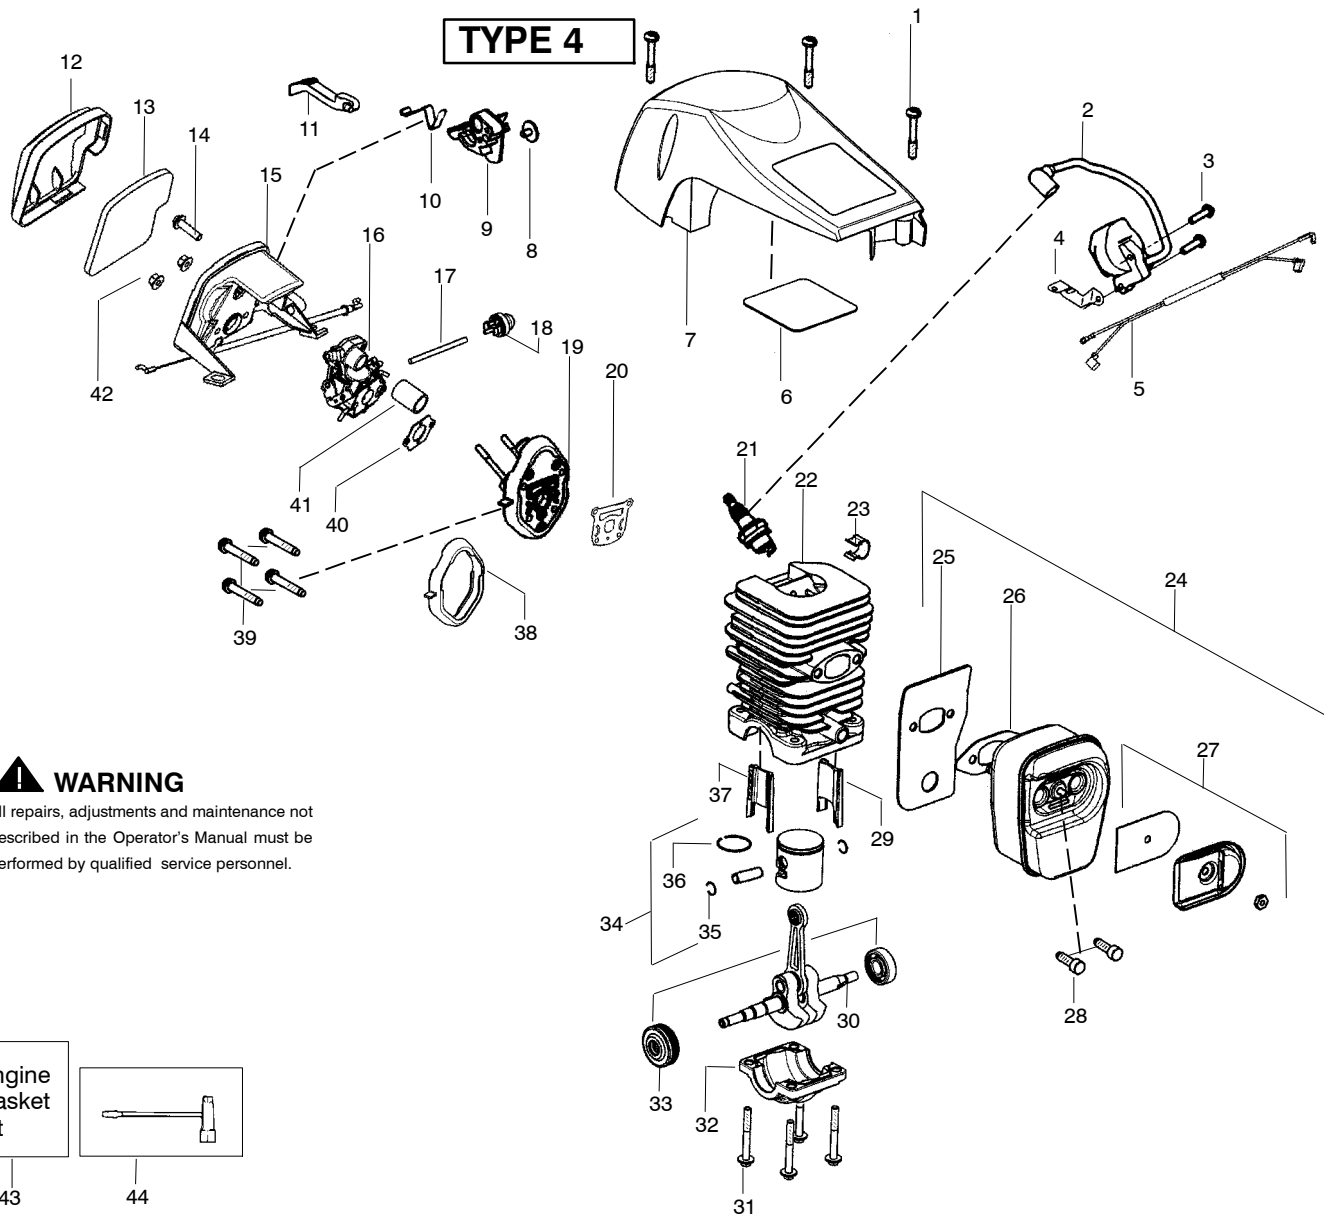

↖ = NEW PART NUMBER FOR THIS IPL

★ = REFER TO THE SERVICE REFERENCE INDICATED FOR MORE INFORMATION. (LOCATED AT END OF IPL)

⚠ WARNING

All repairs, adjustments and maintenance not described in the Operator's Manual must be performed by qualified service personnel.

Ref.	Part No.	Description	Ref.	Part No.	Description	Ref.	Part No.	Description
1.	530016153	Screw	19.	530071889	Kit-Carb. Adaptor (Incl. # 20,38,41)	36.	530038729	Ring-Piston
2.	545115801	Module-Ignition	20.	530071894	Gasket-cyl. (kit)	37.	545015401	Insert-Right (gray)Cyl.
3.	530016432	Screw	21.	952030150	Accy-Spark Plug (RCJ-7Y)	38.	530071894	Seal-Adaptor (kit)
4.	530058661	Strap-Ground	22.	530071884	Kit-Cylinder (Incl. 29,37)	39.	530016426	Screw
5.	530057943	Assy-Wire Harness	23.	530058660	Clip-High Tension Lead	40.	530071894	Gasket-Carb. (kit)
6.	530055698	Reflector-Tape	24.	545006007	Kit-Muffler (Incl. 25,26,27,28)	41.	530057926	Tube-Intake
7.	530057872	Shield-Cylinder(Incl.1,6)	25.	530057942	Backplate-Muffler	42.	530016101	Nut-Carb.
8.	530016080	Screw	26.	530071894	Gasket-Muffler (kit)	43.	530071894	Kit-Gasket (Incl. 20,26,38,40)
9.	530057891	Lever-Ignition Switch	27.	545006056	Kit-Spark Arrestor	44.	530031135	Scrench
10.	530057908	Spring-Ignition Switch	28.	530016338	Bolt-Muffler			Not Shown
11.	530059399	Knob-Choke	29.	545015301	Insert-Left (black) Cyl.	545186807		Manual-Operator
12.	530059001	Cover-Air Filter	30.	530150392	Assy-Crankshaft/Rod	530059905		Decal-Warning
13.	530057869	Filter-Air	31.	530016417	Bolt			
14.	530016425	Screw	32.	530057941	Cap-Crankcase			
15.	545046901	Housing-Air Filter w/cable	33.	530056363	Assy-Bearing/Seal			
16.	---	Carburetor	34.	530071883	Kit-Piston (Incl. 35,36)			
	545070601	Zama W26B (Incl. 18)	35.	530015697	Retainer-Piston Pin			
17.	530069247	Kit-Fuel Line (Small)						
18.	530047721	Bulb-Purge "snap-in"						