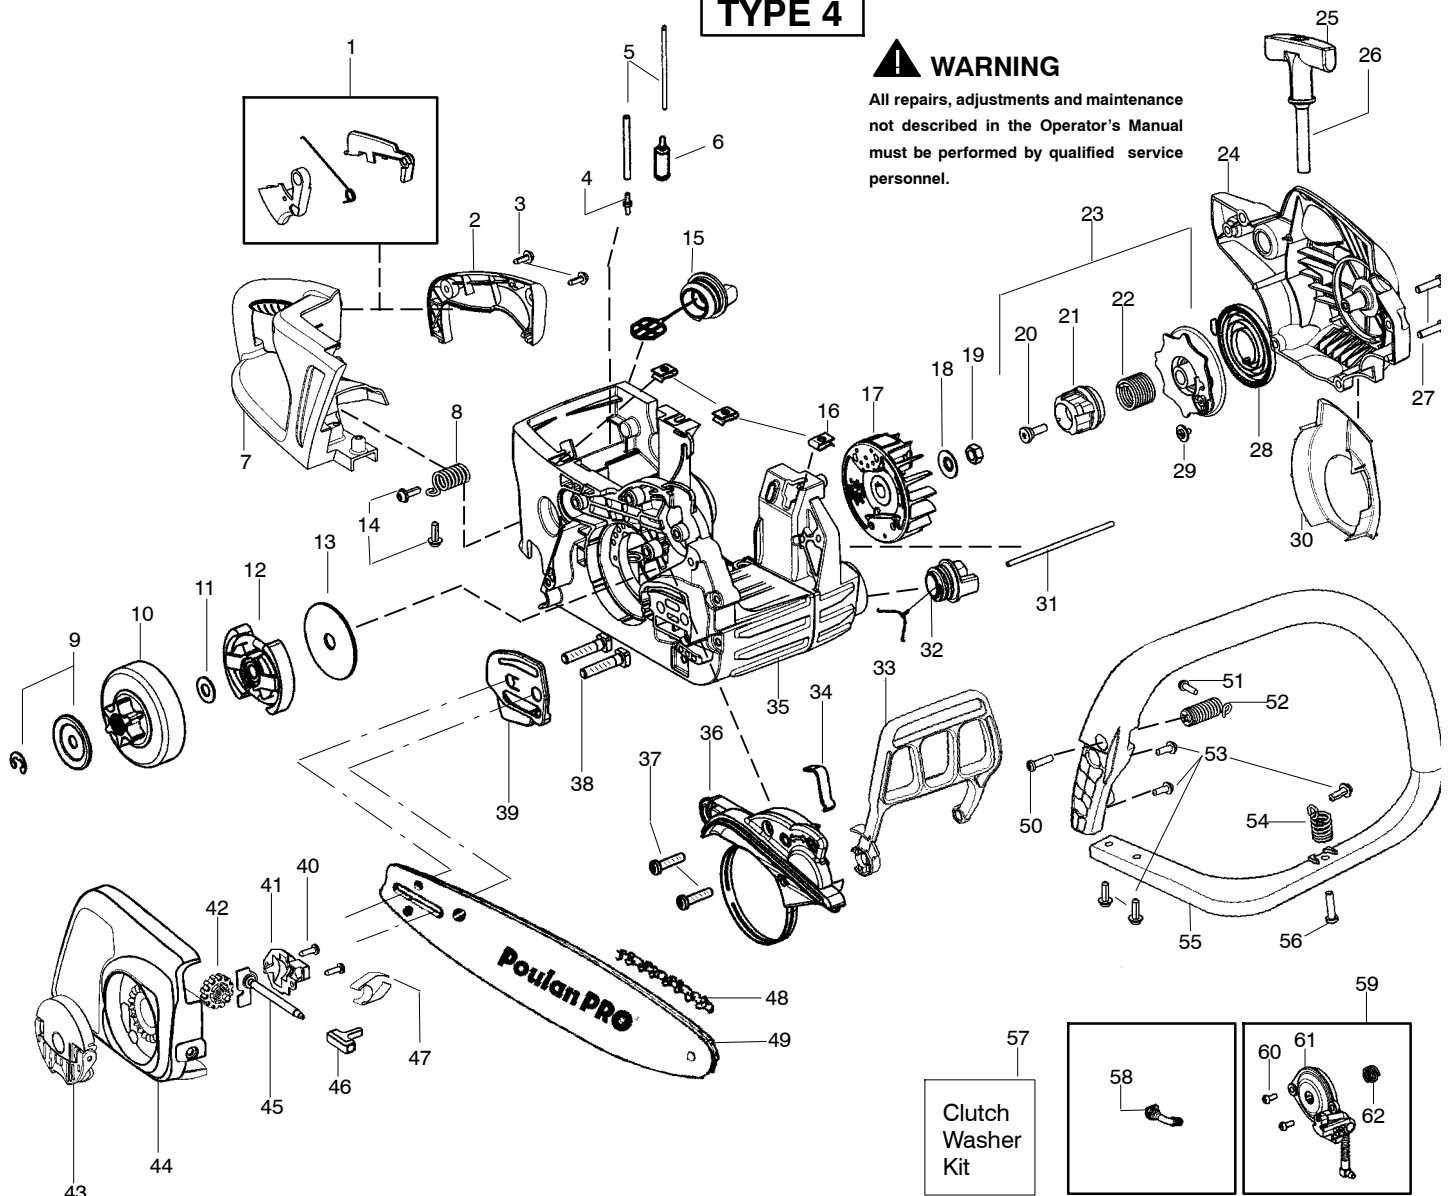

TYPE 4

▲ WARNING

All repairs, adjustments and maintenance not described in the Operator's Manual must be performed by qualified service personnel.

Ref.	Part No.	Description	Ref.	Part No.	Description	Ref.	Part No.	Description
1.	530071927	Kit-Trigger/Lockout	24.	545011703	Housing-Fan	44.	545027703	Clutch Cover
2.	545011903	Cover-Handle	25.	530056402	Handle-Starter	45.	530150000	Assy-Adjust Screw
3.	530016433	Screw	26.	530069232	Kit-Rope	46.	545157401	Pin-Bar Adjust
4.	530023877	Fitting-Fuel line	27.	530016432	Screw	47.	545147001	Clip-Spring
5.	580727101	Kit-Fuel Line	28.	576657801	Spring-Starter	48.	952051211	Accy-16" Chain
6.	530095649	Assy-Fuel Pick Up	29.	530016080	Screw	49.	530044692	16" Bar
7.	545012103	Handle-Rear	30.	530057868	Baffle	50.	530016432	Screw
8.	530059475	Spring-Rear Isolator	31.	530058786	Assy-Oil Vent	51.	530016443	Screw
9.	----	Washer (Ref. # 57)	32.	530057236	Assy-Oil Cap w/ret.	52.	530059480	Assy-Rear Iso. Spring
10.	530057905	Assy-Clutch Drum 3/8"	33.	530057880	Handguard	53.	530015906	Screw
11.	----	Washer (Ref.#57)	34.	530016416	Spring-Handguard	54.	530059479	Assy-Front Iso. Spring
12.	530057907	Assy-Clutch	35.	579061501	Assy-Chassis (Incl. 4,5,8,15,16, 31,34,38,54)	55.	530058788	Handle-Front
13.	530016419	Washer-Large Clutch	36.	530071893	Kit-Chainbrake	56.	530016432	Screw
14.	530015906	Screw	37.	530016432	Screw	57.	530071945	Kit-Clutch Washer (Incl. 9,11)
15.	577858501	Assy-Fuel Cap w/ret	38.	530016133	Bolt-Bar	58.	530057924	Assy-Oil Pick Up
16.	530015922	Nut-"U" type speed	39.	530057910	Plate-Bar	59.	530071891	Kit-Oil Pump (Incl. 60,61,62)
17.	545016308	Assy-Flywheel	40.	545227101	Screw	60.	545227101	Screw
18.	530015127	Washer-Flywheel	41.	530059999	Cover-Gearbox	61.	530057931	Assy-Oil Pump
19.	530016134	Nut-Flywheel	42.	525884202	Assy-Bar Adj. wheel	62.	530037820	Gear-Worm
20.	530021179	Screw-Shoulder	43.	545040603	Assy-Knob			
21.	530059677	Starter Hub-EPS						
22.	530021180	Spring-EPS						
23.	530071966	Kit- EPS Starter Pulley (Incl. 20,21,22, 29)						

↖ = NEW PART NUMBER FOR THIS IPL

★ = REFER TO THE SERVICE REFERENCE INDICATED FOR MORE INFORMATION. (LOCATED AT END OF IPL)