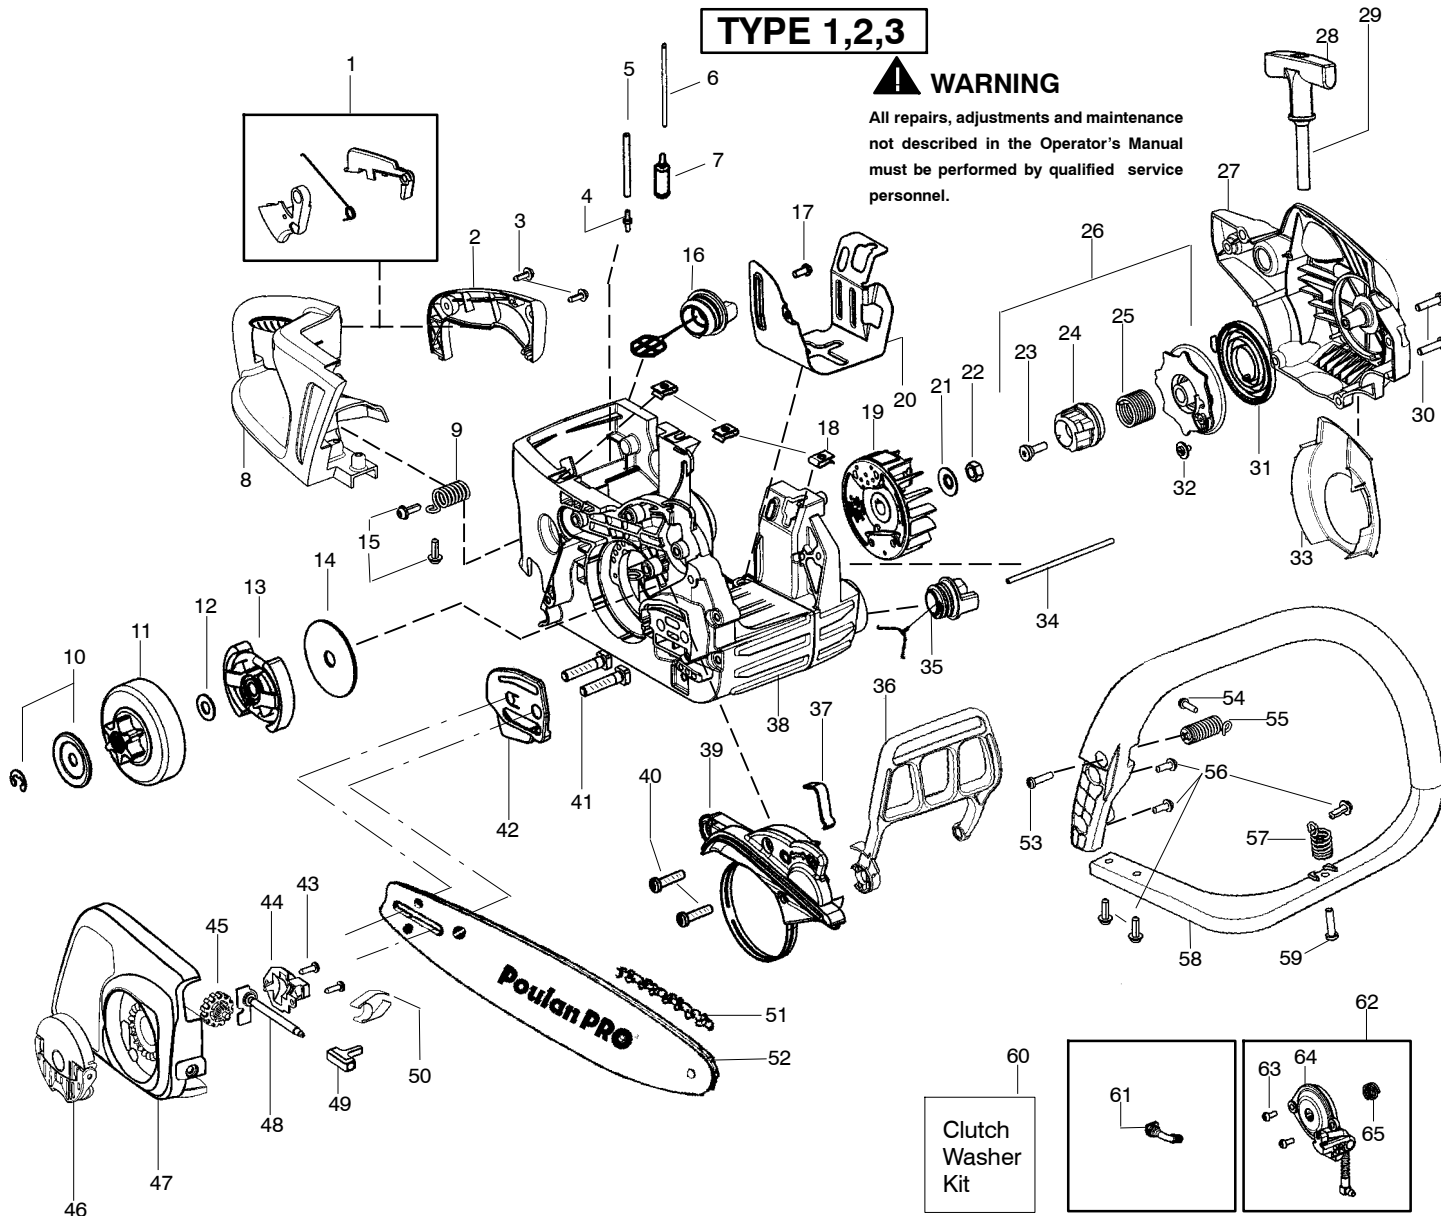

TYPE 1,2,3

▲ WARNING

All repairs, adjustments and maintenance not described in the Operator's Manual must be performed by qualified service personnel.

Ref.	Part No.	Description	Ref.	Part No.	Description	Ref.	Part No.	Description
1.	530071927	Kit-Trigger/Lockout	24.	530059677	Starter Hub-EPS	44.	530059999	Cover-Gearbox
2.	545011903	Cover-Handle	25.	530021180	Spring-EPS	45.	525884203	Assy-Bar Adj. wheel
3.	530016433	Screw	26.	530071966	Kit- EPS Starter Pulley (Incl. 23,24,25, 32)	46.	545040603	Assy-Knob
4.	530023877	Fitting-Fuel line	27.	545011703	Spring-Starters	47.	545027703	Clutch Cover
5.	530069216	Kit-Fuel Line (Large)	28.	530056402	Housing-Fan	48.	530150000	Assy-Adjust Screw
6.	530069247	Kit-Fuel Line (Small)	29.	530069232	Kit-Rope	49.	545157401	Pin-Bar Adjust
7.	530095649	Assy-Fuel Pick Up	30.	530016432	Screw	50.	545147001	Clip-Spring
8.	545012103	Handle-Rear	31.	576657801	Spring-Starters	51.	952051211	Accy-16" Chain
9.	530059475	Spring-Rear Isolator	32.	530016080	Screw	52.	530044692	16" Bar
10.	530071945	Kit-Clutch Washer	33.	530057868	Baffle	53.	530016432	Screw
11.	530057905	Assy-Clutch Drum 3/8"	34.	530058786	Assy-Oil Vent	54.	530016443	Screw
12.	530071945	Kit-Clutch Washer	35.	530057236	Assy-Oil Cap w/ret.	55.	530059480	Assy-Rear Iso. Spring
13.	530057907	Assy-Clutch	36.	530057880	Handguard	56.	530015906	Screw
14.	530016419	Washer-Large Clutch	37.	530016416	Spring-Handguard	57.	530059479	Assy-Front Iso. Spring
15.	530015906	Screw	38.	545011803	Assy-Chassis (Incl. 4,5,6,7,9,15,16,17,18, 20,34,35,37,41,57)	58.	530057878	Handle-Front
16.	530047192	Assy-Fuel Cap w/ret	39.	530071893	Kit-Chainbrake	59.	530016432	Screw
17.	530016064	Screw	40.	530016432	Screw	60.	530071945	Kit-Clutch Washer (Incl. 10,12)
18.	530015922	Nut-"U" type speed	41.	530016133	Bolt-Bar	61.	530057924	Assy-Oil Pick Up
19.	545016308	Assy-Flywheel	42.	530057910	Plate-Bar	62.	530071891	Kit-Oil Pump (Incl. 63,64,65)
20.	530057911	Shield-Heat	43.	530016064	Screw	63.	530016064	Screw
21.	530015127	Washer-Flywheel				64.	530057931	Assy-Oil Pump
22.	530016134	Nut-Flywheel				65.	530037820	Gear-Worm
23.	530021179	Screw-Shoulder						