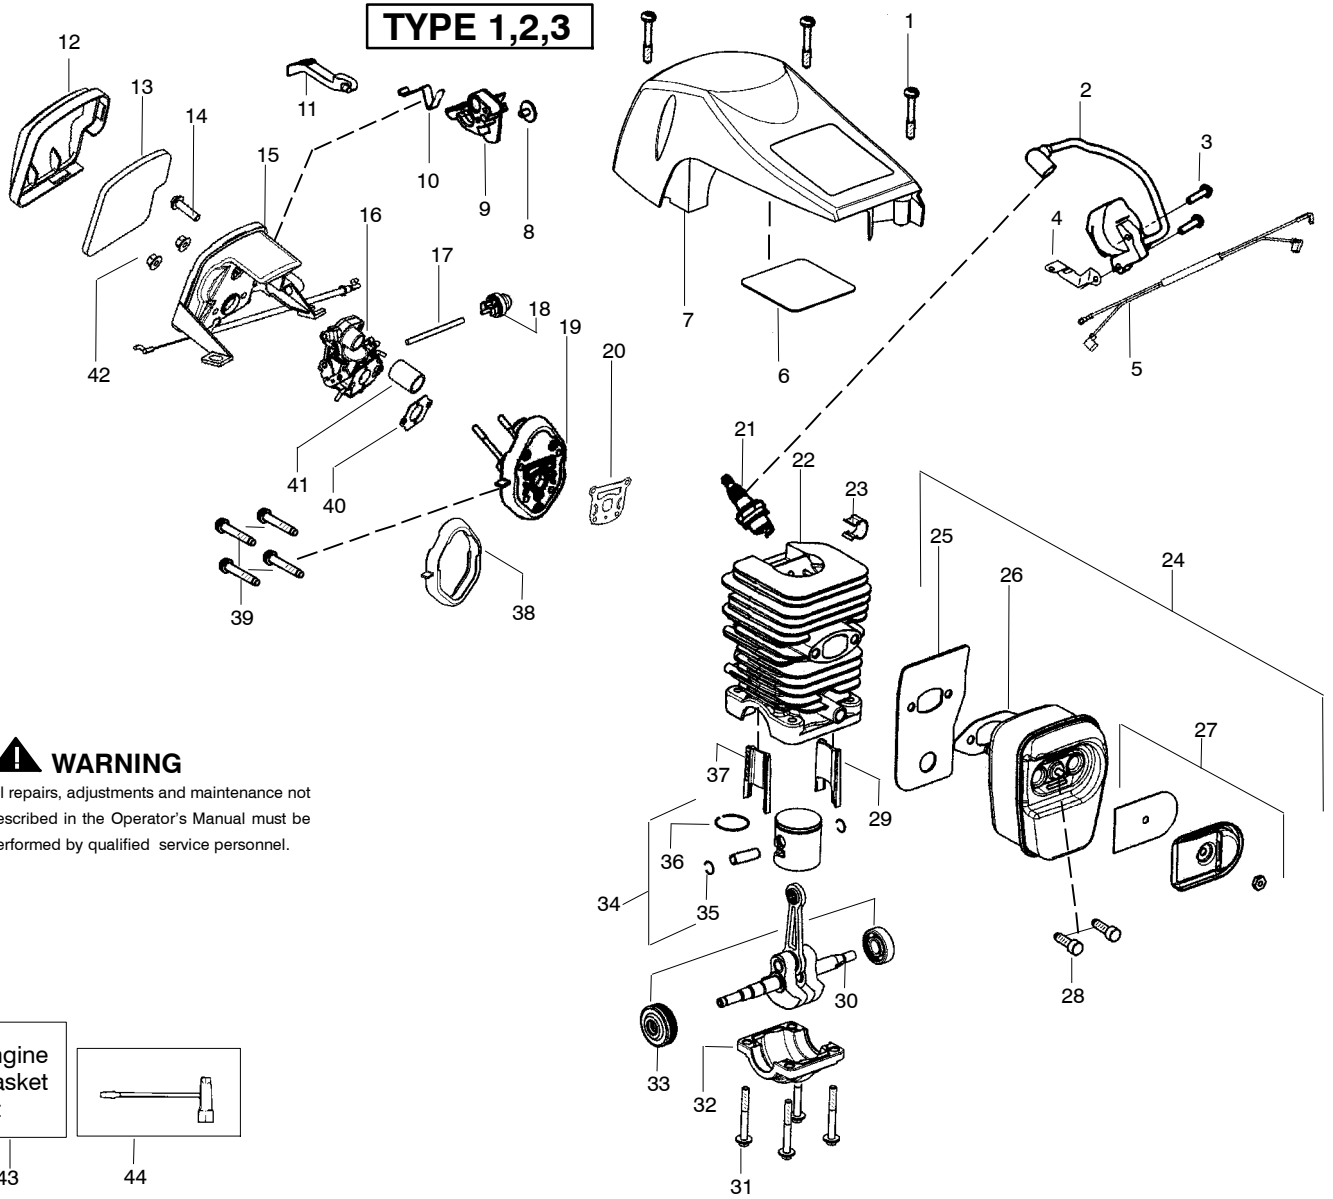

⚠ WARNING

All repairs, adjustments and maintenance not described in the Operator's Manual must be performed by qualified service personnel.

Ref.	Part No.	Description	Ref.	Part No.	Description	Ref.	Part No.	Description
1.	530016153	Screw	19.	530071889	Kit-Carb. Adaptor (Incl. # 20,38,41)	36.	530038729	Ring-Piston
2.	545115801	Module-Ignition	20.	530071894	Gasket-cyl. (kit)	37.	545015401	Insert-Right (gray)Cyl.
3.	530016432	Screw	21.	952030150	Accy-Spark Plug (RCJ-7Y)	38.	530071894	Seal-Adaptor (kit)
4.	530058661	Strap-Ground	22.	530071884	Kit-Cylinder (Incl. 29,37)	39.	530016426	Screw
5.	530057943	Assy-Wire Harness	23.	530058660	Clip-High Tension Lead	40.	530071894	Gasket-Carb. (kit)
6.	530055698	Reflector-Tape	24.	545006007	Kit-Muffler (Incl. 25,26,27,28)	41.	530057926	Tube-Intake
7.	530057872	Shield-Cylinder(Incl.1,6)	25.	530057942	Backplate-Muffler	42.	530016101	Nut-Carb.
8.	530016080	Screw	26.	530071894	Gasket-Muffler (kit)	43.	530071894	Kit-Gasket (Incl. 20,26,38,40)
9.	530057891	Lever-Ignition Switch	27.	545006056	Kit-Spark Arrestor	44.	530031135	Scrench
10.	530057908	Spring-Ignition Switch	28.	530016338	Bolt-Muffler			Not Shown
11.	530059399	Knob-Choke	29.	545015301	Insert-Left (black) Cyl.	545186807		Manual-Operator
12.	530059001	Cover-Air Filter	30.	530150392	Assy-Crankshaft/Rod	530059905		Decal-Warning
13.	530057869	Filter-Air	31.	530016417	Bolt			
14.	530016425	Screw	32.	530057941	Cap-Crankcase			
15.	545046901	Housing-Air Filter w/cable	33.	530056363	Assy-Bearing/Seal			
16.	---	Carburetor	34.	530071883	Kit-Piston (Incl. 35,36)			
	545070601	Zama W26B (Incl. 18)	35.	530015697	Retainer-Piston Pin			
17.	530069247	Kit-Fuel Line (Small)						
18.	530047721	Bulb-Purge "snap-in"