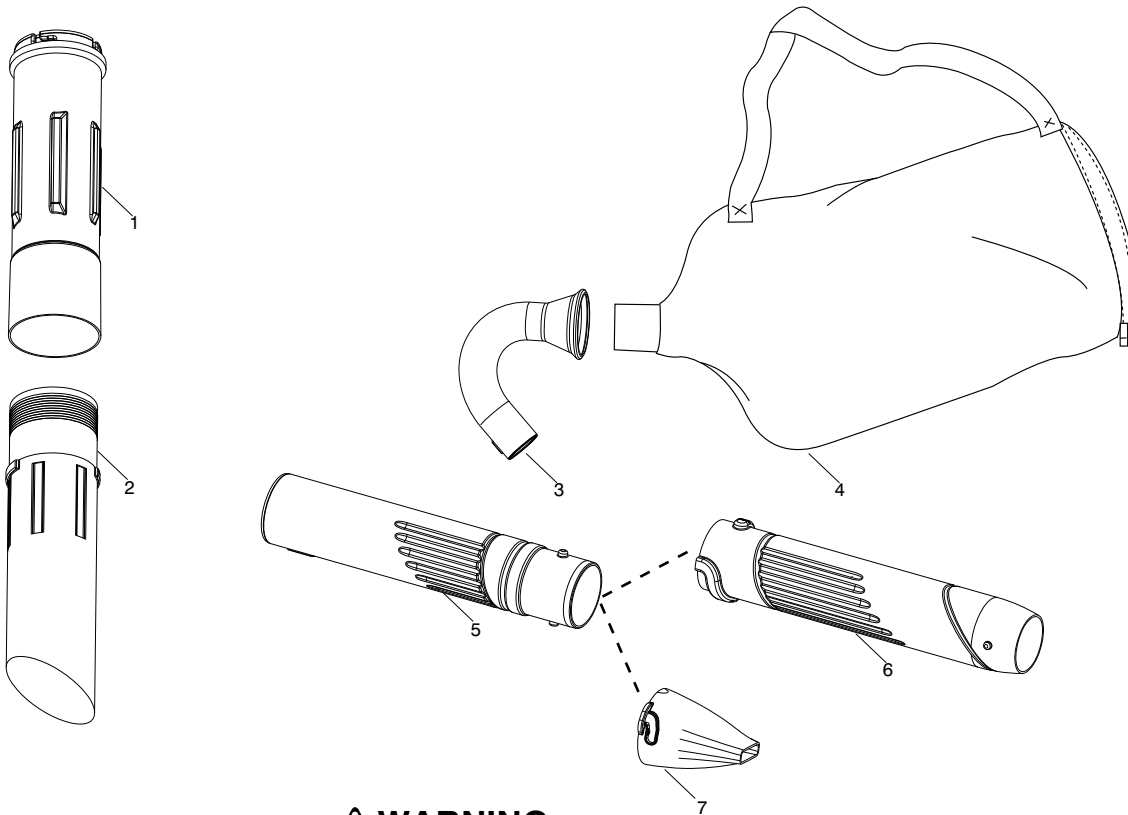

Parts List No. 581306801		Poulan PRO PARTS LIST	MODEL BVM210FA	
Date 10/04/12	NEW		NOTE : Illustration may differ from actual model due to design changes.	Page: 3

⚠ WARNING

All repairs, adjustments and maintenance not described in the Operator's Manual must be performed by Qualified Service Personnel.

Ref.	Part No.	Description
1.	545099401	Tube - Upper Vac
2.	530095589	Tube - Lower Vac
3.	575873601	Tube - J
4.	530095564	Assy - Vac Bag
5.	545138001	Tube - Upper Blower
6.	545138101	Tube - Lower Blower
7.	545151201	Nozzle - High Speed