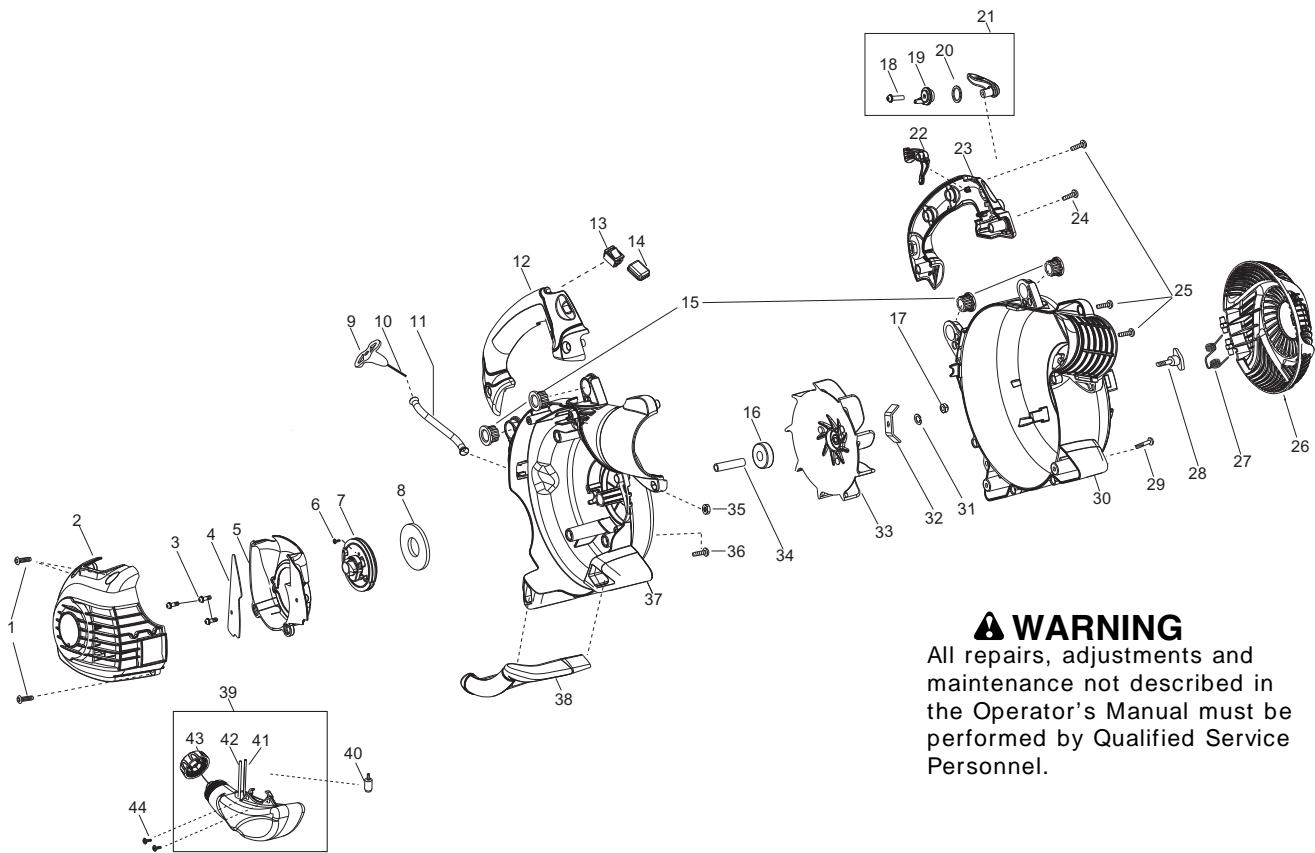

### ⚠ WARNING

All repairs, adjustments and maintenance not described in the Operator's Manual must be performed by Qualified Service Personnel.

Ref.	Part No.	Description	Ref.	Part No.	Description
1.	530015814	Screw	29.	530015940	Screw - Vac Handle
2.	578786901	Assy - Engine Cover	30.	545180201	Assy - Scroll LH (Incl. 26,27)
3.	530015880	Screw	31.	530092322	Washer - Lock
4.	545134001	Shield - Baffle	32.	545120701	Blade - Mulch
5.	545099101	Baffle	33.	545113601	Assy - Impeller
6.	530016080	Screw	34.	576810101	Spacer - Flywheel
7.	545081852	Kit - Starter Pulley	35.	530015197	Nut - Blower Knob
8.	545213601	Spring - Starter	36.	530016386	Screw
9.	530054834	Handle - starter	37.	545180102	Assy - Scroll RH ( Incl. 16 )
10.	545050416	Kit - Rope	38.	545148001	Handle - Vac
11.	545107101	Tube - Starter Rope	39.	578943301	Assy - Fuel Tank (Incl. 41,42,43)
12.	545147801	Handle - RH	40.	530095646	Assy - Fuel Pickup
13.	545081830	Kit - Switch ( Incl. 14)	41.	581648601	Kit - Fuel Line (Carb. .188)
14.	545128201	Protector - Switch	42.	530069216	Kit - Line Tank/Purge
15.	545137701	Grommet	43.	578931603	Assy - Fuel Cap w/retainer
16.	545099001	Bearing	44.	530016445	Screw - Fuel Tank Retainer
17.	530626605	Nut	<b>Not Shown</b>		
18.	530015814	Screw	115501727	Manual	
19.	545111501	Ratchet - Cruise Control	527290301	Decal - Warning	
20.	545173101	Washer - Wave			
21.	545081867	Kit - Cruise Control			
22.	545144902	Trigger - Throttle			
23.	545147901	Handle - LH			
24.	530016406	Screw			
25.	530015814	Screw			
26.	545148201	Door -Vac			
27.	545115601	Spring - Vac Door			
28.	545144501	Knob - Blower			

✓ = New Part Number For This IPL

★ = Refer to the Service Reference Indicated for more information.(Located at the END of the IPL)

Parts List No. 581306801		<b>Poulan PRO</b> PARTS LIST	MODEL BVM210FA
Date 10/04/12	NEW		NOTE : Illustration may differ from actual model due to design changes.