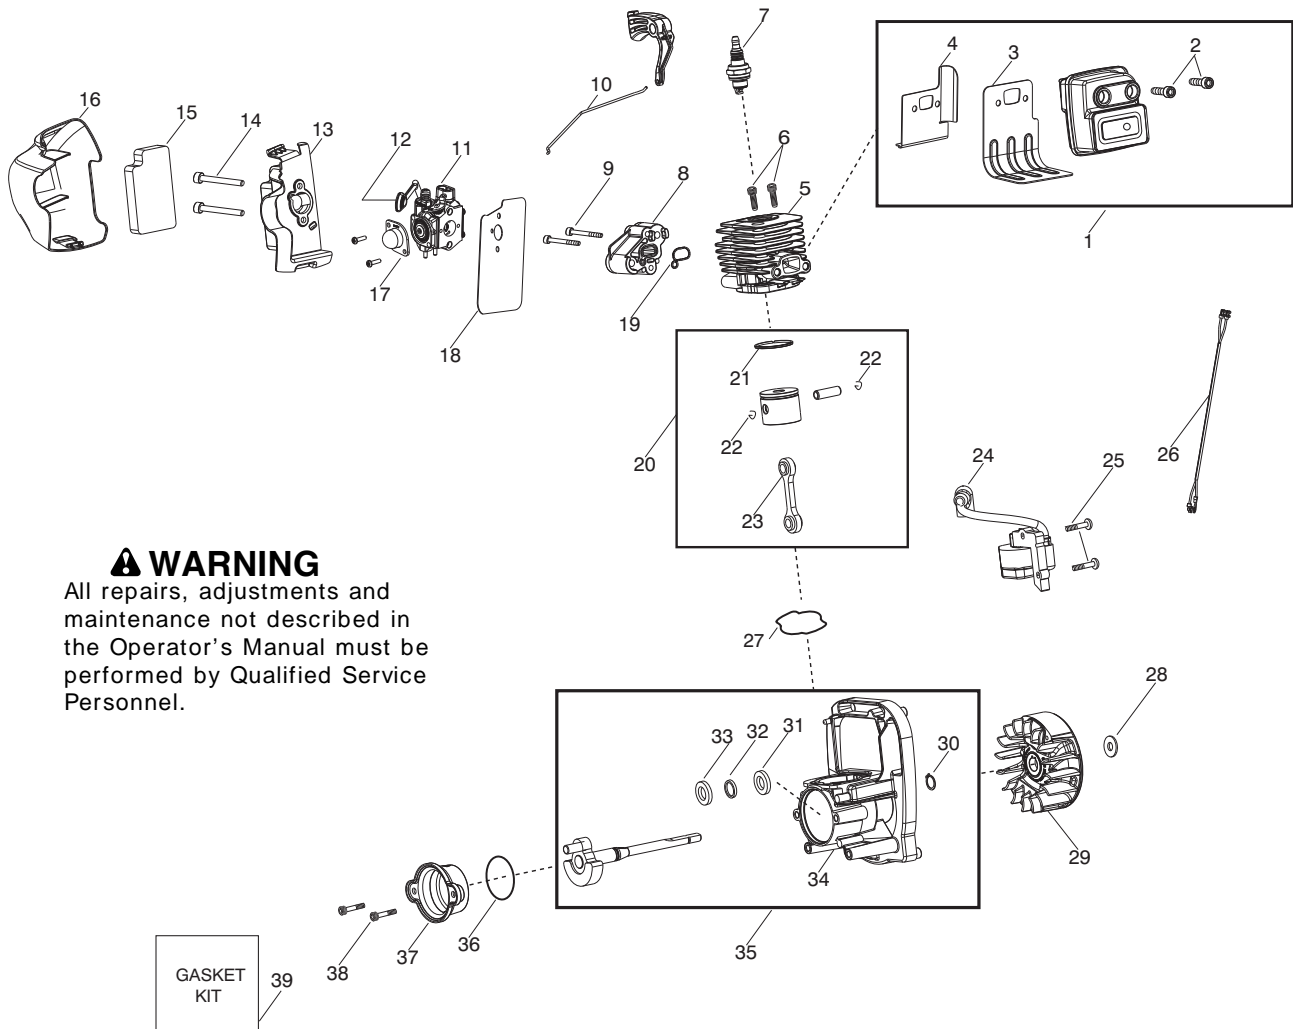

### ⚠ WARNING

All repairs, adjustments and maintenance not described in the Operator's Manual must be performed by Qualified Service Personnel.

Ref.	Part No.	Description	Ref.	Part No.	Description
1.	530015814	Screw	29.	530015940	Screw - Vac Handle
2.	578786901	Assy - Engine Cover	30.	545180201	Assy - Scroll LH (Incl. 26,27)
3.	530015880	Screw	31.	530092322	Washer - Lock
4.	545134001	Shield - Baffle	32.	545120701	Blade - Mulch
5.	545099101	Baffle	33.	545113601	Assy - Impeller
6.	530016080	Screw	34.	576810101	Spacer - Flywheel
7.	545081852	Kit - Starter Pulley	35.	530015197	Nut - Blower Knob
8.	545213601	Spring - Starter	36.	530016386	Screw
9.	530054834	Handle - starter	37.	545180102	Assy - Scroll RH ( Incl. 16 )
10.	545050416	Kit - Rope	38.	545148001	Handle - Vac
11.	545107101	Tube - Starter Rope	39.	578943301	Assy - Fuel Tank (Incl. 41,42,43)
12.	545147801	Handle - RH	40.	530095646	Assy - Fuel Pickup
13.	545081830	Kit - Switch ( Incl. 14)	41.	581648601	Kit - Fuel Line (Carb. .188)
14.	545128201	Protector - Switch	42.	530069216	Kit - Line Tank/Purge
15.	545137701	Grommet	43.	578931603	Assy - Fuel Cap w/retainer
16.	545099001	Bearing	44.	530016445	Screw - Fuel Tank Retainer
17.	530626605	Nut	<b>Not Shown</b>		
18.	530015814	Screw	115501727	Manual	
19.	545111501	Ratchet - Cruise Control	527290301	Decal - Warning	
20.	545173101	Washer - Wave			
21.	545081867	Kit - Cruise Control			
22.	545144902	Trigger - Throttle			
23.	545147901	Handle - LH			
24.	530016406	Screw			
25.	530015814	Screw			
26.	545148201	Door -Vac			
27.	545115601	Spring - Vac Door			
28.	545144501	Knob - Blower			

✓ = New Part Number For This IPL

★ = Refer to the Service Reference Indicated for more information.(Located at the END of the IPL)

Parts List No. 581306801		<b>Poulan PRO</b> PARTS LIST	MODEL BVM210FA
Date 10/04/12	NEW		NOTE : Illustration may differ from actual model due to design changes.