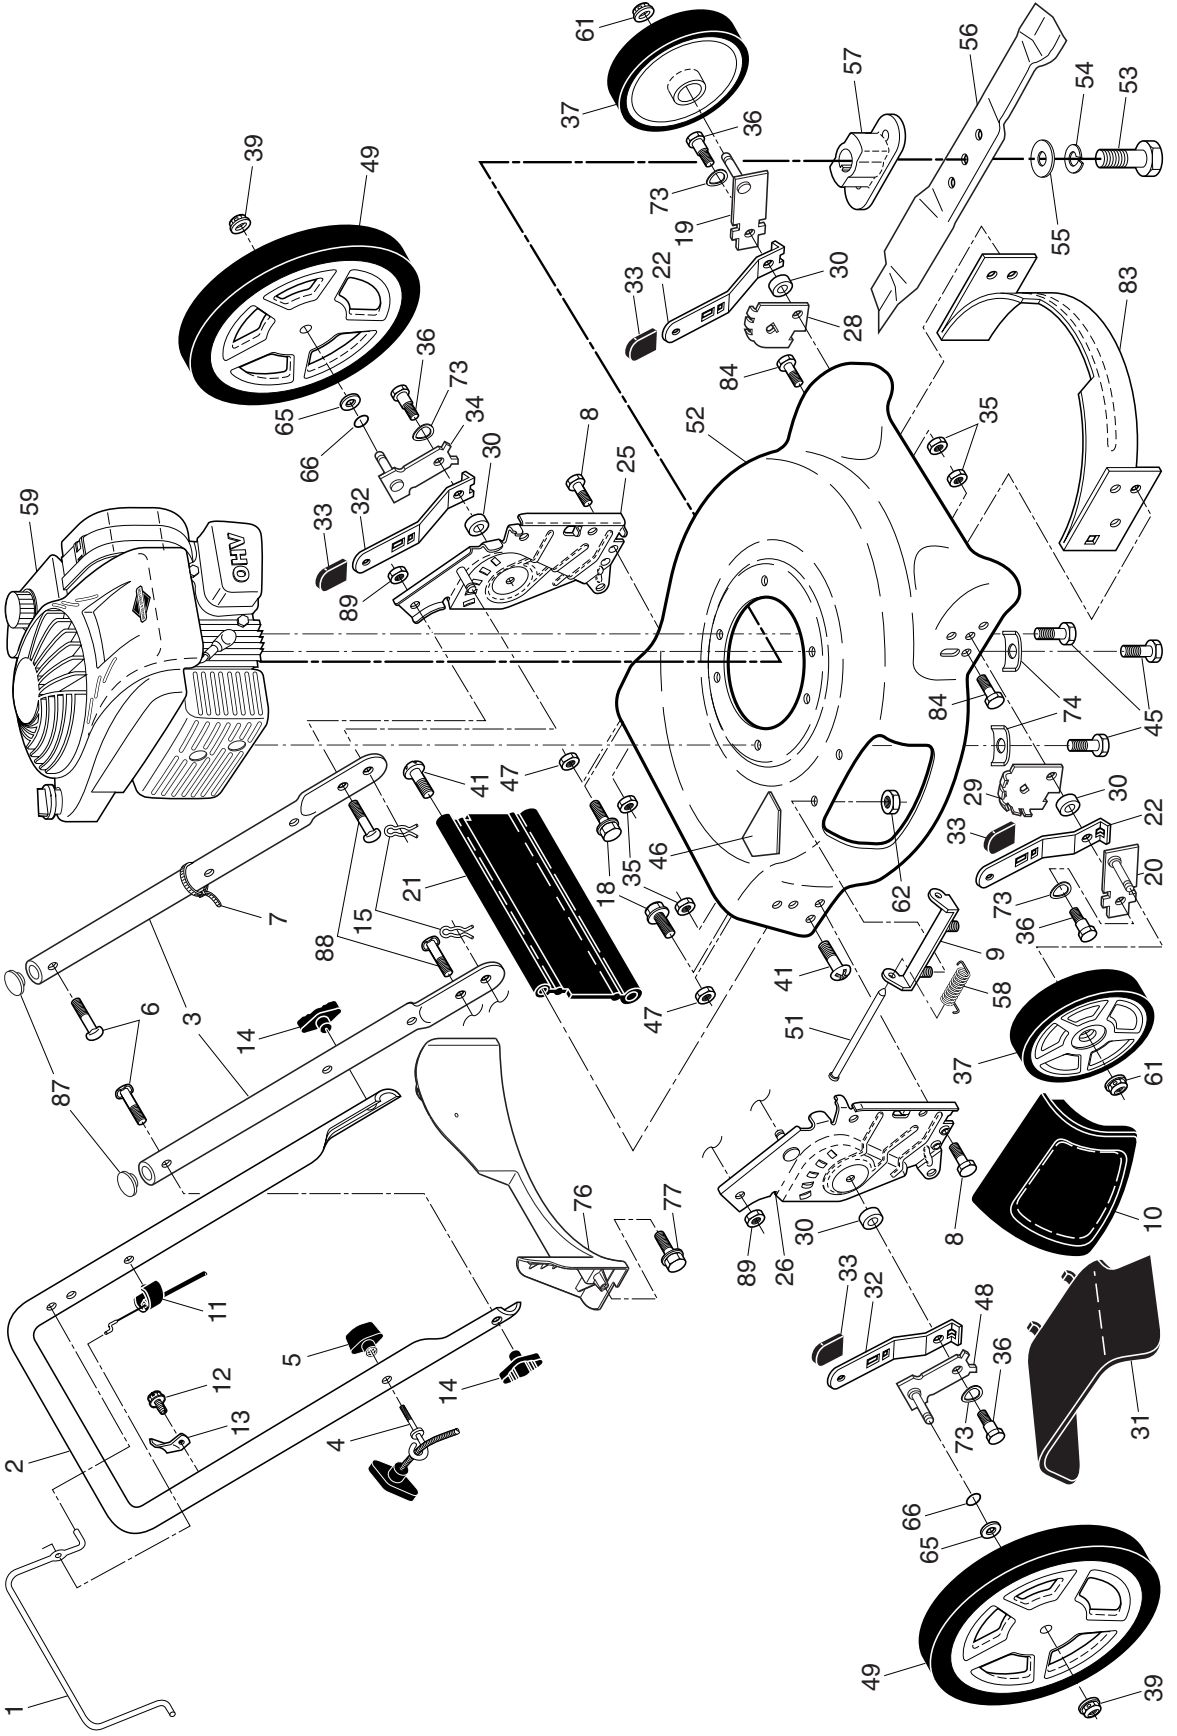

ILLUSTRATED PARTS LIST

BRAND: POULAN PRO

ROTARY LAWN MOWER

MODEL NUMBER: PR500N21SH

MFG. ID. NUMBER: 96112013101

POULAN PRO LAWN MOWER - MODEL NUMBER PR500N21SH (MFG. ID. NO. 96112013101)

POULAN PRO LAWN MOWER - MODEL NUMBER PR500N21SH (MFG. ID. NO. 96112013101)

NOTE: All component dimensions given in U.S. inches. 1 inch = 25.4 mm.

IMPORTANT: Use only Original Equipment Manufacturer (O.E.M.) replacement parts. Failure to do so could be hazardous, damage your lawn mower and void your warranty.