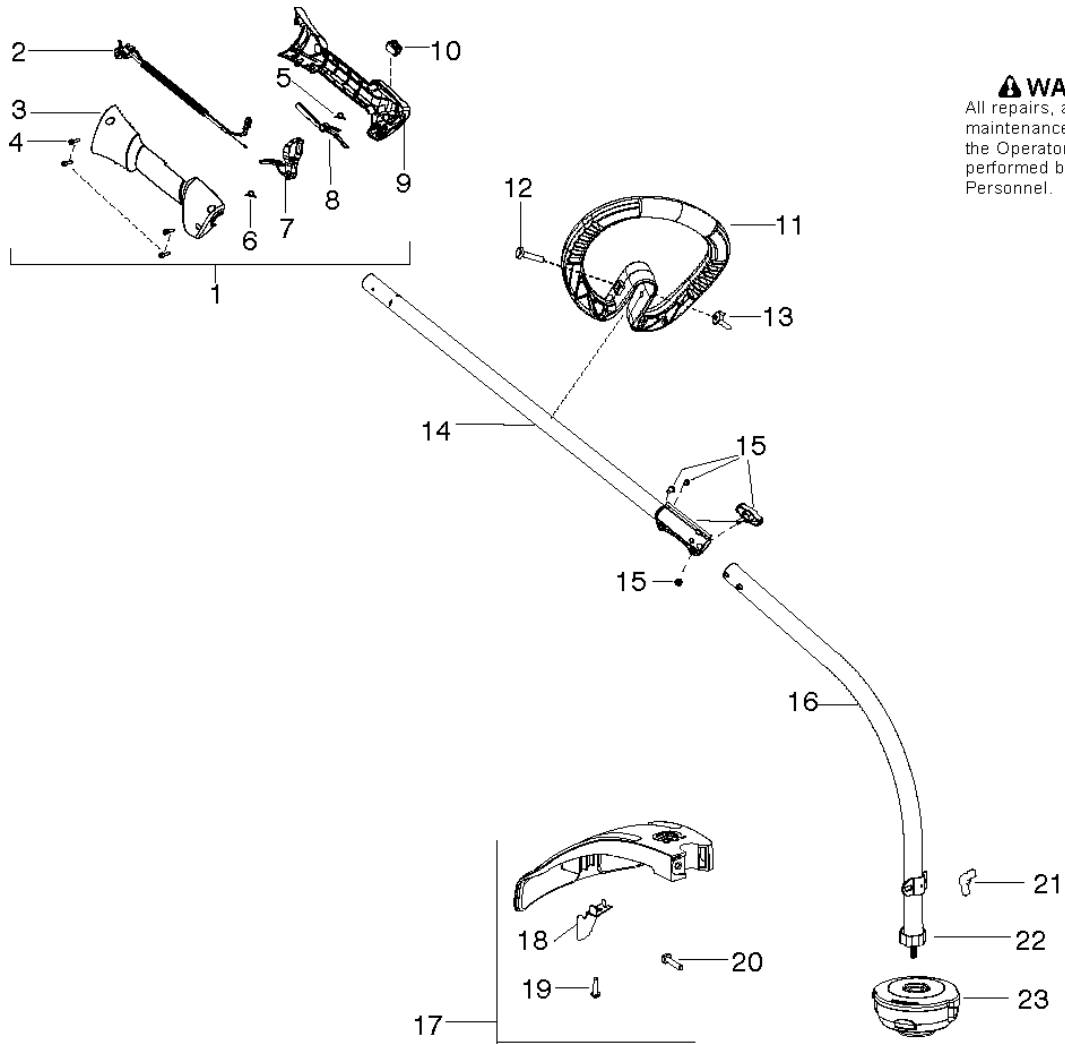

SPARE PARTS LIST

TRIMMERS/EDGERS

PR25CD, 967105401, 2016-09

ENGINE

PR25CD, 967105401, 2016-09

Ref	Part No	Description	Remark	QTY	KIT
1	530 01 58-80	SCREW		1	
2	530 05 89-82	BOLT		1	
3	545 22 79-01	ASSY MUFFLER/SHIELD		1	2
4	530 01 59-53	SCREW		1	
5	503 23 51-11	SPARK PLUG	NGK BPMR 7A	1	
6	530 01 25-41	CYLINDER		1	
7	530 07 17-50	GASKET KIT	KIT	1	
8	545 15 40-08	PISTON RING		1	
9	530 01 51-62	CIRCLIP		1	
10	530 07 18-33	KIT		1	8, 9
11	579 69 08-01	CRANKSHAFT ASSY		1	
12	587 79 12-01	CRANKCASE ASSY		1	40, 41, 42
13	530 07 17-50	GASKET KIT	KIT	1	
14	530 05 75-47	ADAPTER		1	
15	530 01 64-41	SCREW		1	
16	530 07 17-50	GASKET KIT		1	
17	530 07 18-11	KIT	REPAIR KIT NOT AVAILABLE	1	
18	545 07 75-01	BASE AIR BOX PP GOLD		1	
19	530 01 64-29	SCREW		1	
20	530 03 65-75	AIR FILTER		1	
21	530 05 75-45	COVER		1	
22	530 03 92-29	IGNITION MODULE		1	
23	530 05 97-58	SPACER		1	
24	530 01 63-57	SCREW		1	
25	530 04 72-78	CABLE		1	
26	530 01 63-86	SCREW		1	
27	530 05 48-34	HANDLE		1	
28	545 05 04-09	KIT		1	
29	530 05 51-22	CLUTCH ASSY		1	
30	530 09 41-89	WASHER		1	
31	576 62 21-01	FAN HOUSING		1	
32	545 05 49-01	SPRING		1	
33	545 05 04-07	KIT		1	
34	545 08 06-01	BAFFLE		1	
35	530 01 58-80	SCREW		1	
36	530 01 64-63	WASHER		1	
37	577 23 59-01	FLYWHEEL		1	
38	579 01 27-01	KIT		1	11,12,39
39	530 01 59-41	CLIP		1	
40	530 05 57-28	BEARING		1	
41	530 01 92-64	SEAL		1	
42	530 03 21-25	BEARING		1	
43	545 05 37-01	PISTON		1	10, 44
44	530 04 98-17	CONNECTING ROD		1	
45	530 07 17-50	GASKET KIT		1	
46	530 05 79-54	PLUG		1	45
47	530 01 63-86	SCREW		1	
48	530 05 75-39	SHROUD REAR BLACK		1	
49	530 01 64-45	SCREW FUEL TANK RETAINER		1	
50	581 28 19-02	FUEL TANK ASSY	INCLUDES FILTER, LINES AND FUEL CAP	1	
51	578 93 16-04	FUEL CAP ASSY		1	
52	530 06 92-47	HOSE	SMALL	1	
53	530 06 92-16	KIT	LARGE	1	
54	577 16 72-01	ASSEMBLY		1	
55	530 07 17-50	GASKET KIT		1	7, 13, 16, 45
56	530 15 02-47	CLUTCH DRUM		1	
57	545 07 73-01	CLUTCH COVER ASSY		1	60, 61
58	530 01 63-19	SCREW		1	
59	530 01 57-72	SCREW		1	
60	530 01 63-81	SCREW		1	
61	530 01 63-82	NUT--NOSE CONE		1	
62	530 01 58-14	SCREW		1	
	530 05 87-09	BULB		1	