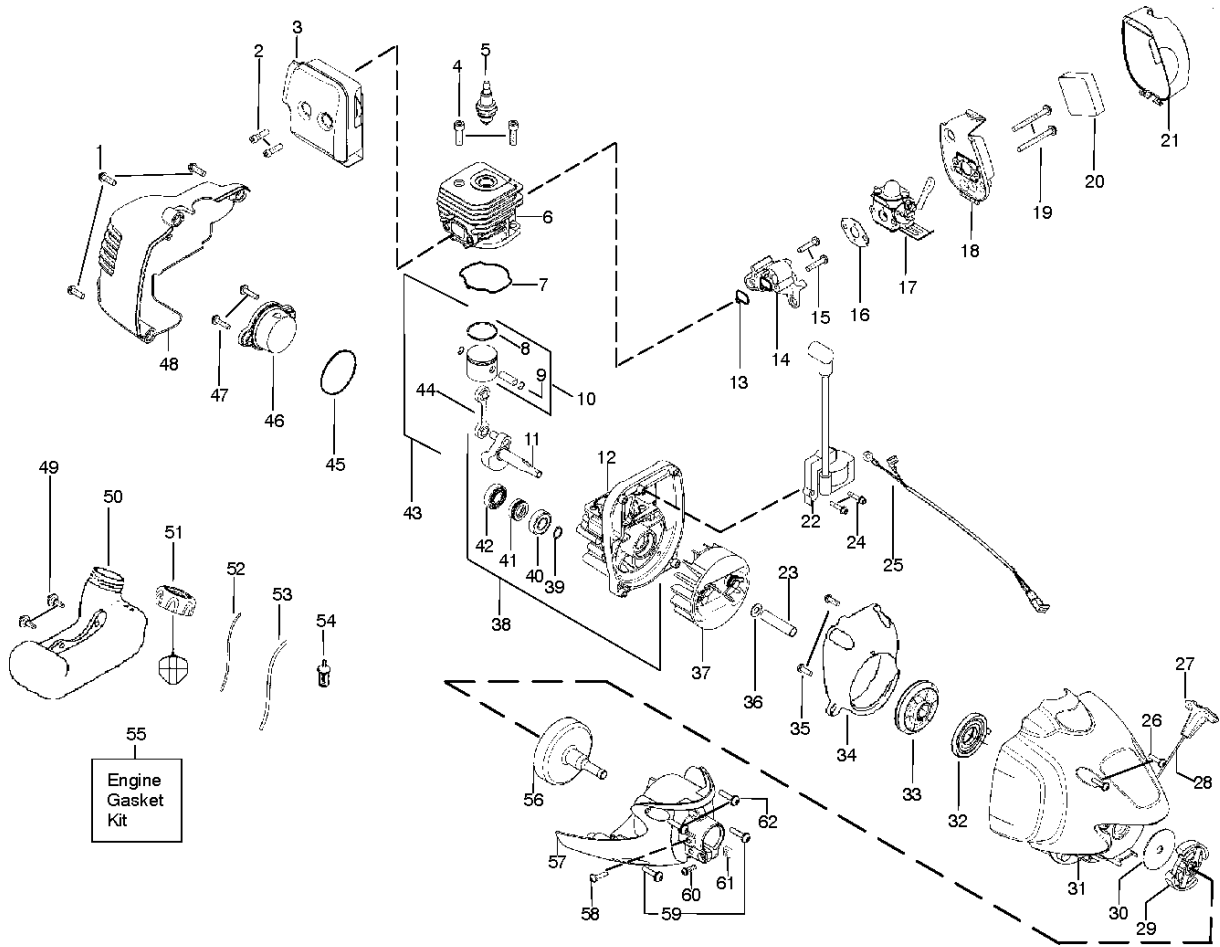

SPARE PARTS LIST

TRIMMERS/EDGERS

PR25CD, 967105401, 2016-09

ENGINE

PR25CD, 967105401, 2016-09

Ref	Part No	Description	Remark	QTY	KIT
1	530 01 58-80	SCREW		1	
2	530 05 89-82	BOLT		1	
3	545 22 79-01	ASSY MUFFLER/SHIELD		1	2
4	530 01 59-53	SCREW		1	
5	503 23 51-11	SPARK PLUG	NGK BPMR 7A	1	
6	530 01 25-41	CYLINDER		1	
7	530 07 17-50	GASKET KIT	KIT	1	
8	545 15 40-08	PISTON RING		1	
9	530 01 51-62	CIRCLIP		1	
10	530 07 18-33	KIT		1	8, 9
11	579 69 08-01	CRANKSHAFT ASSY		1	
12	587 79 12-01	CRANKCASE ASSY		1	40, 41, 42
13	530 07 17-50	GASKET KIT	KIT	1	
14	530 05 75-47	ADAPTER		1	
15	530 01 64-41	SCREW		1	
16	530 07 17-50	GASKET KIT		1	
17	530 07 18-11	KIT	REPAIR KIT NOT AVAILABLE	1	
18	545 07 75-01	BASE AIR BOX PP GOLD		1	
19	530 01 64-29	SCREW		1	
20	530 03 65-75	AIR FILTER		1	
21	530 05 75-45	COVER		1	
22	530 03 92-29	IGNITION MODULE		1	
23	530 05 97-58	SPACER		1	
24	530 01 63-57	SCREW		1	
25	530 04 72-78	CABLE		1	
26	530 01 63-86	SCREW		1	
27	530 05 48-34	HANDLE		1	
28	545 05 04-09	KIT		1	
29	530 05 51-22	CLUTCH ASSY		1	
30	530 09 41-89	WASHER		1	
31	576 62 21-01	FAN HOUSING		1	
32	545 05 49-01	SPRING		1	
33	545 05 04-07	KIT		1	
34	545 08 06-01	BAFFLE		1	
35	530 01 58-80	SCREW		1	
36	530 01 64-63	WASHER		1	
37	577 23 59-01	FLYWHEEL		1	
38	579 01 27-01	KIT		1	11,12,39
39	530 01 59-41	CLIP		1	
40	530 05 57-28	BEARING		1	
41	530 01 92-64	SEAL		1	
42	530 03 21-25	BEARING		1	
43	545 05 37-01	PISTON		1	10, 44
44	530 04 98-17	CONNECTING ROD		1	
45	530 07 17-50	GASKET KIT		1	
46	530 05 79-54	PLUG		1	45
47	530 01 63-86	SCREW		1	
48	530 05 75-39	SHROUD REAR BLACK		1	
49	530 01 64-45	SCREW FUEL TANK RETAINER		1	
50	581 28 19-02	FUEL TANK ASSY	INCLUDES FILTER, LINES AND FUEL CAP	1	
51	578 93 16-04	FUEL CAP ASSY		1	
52	530 06 92-47	HOSE	SMALL	1	
53	530 06 92-16	KIT	LARGE	1	
54	577 16 72-01	ASSEMBLY		1	
55	530 07 17-50	GASKET KIT		1	7, 13, 16, 45
56	530 15 02-47	CLUTCH DRUM		1	
57	545 07 73-01	CLUTCH COVER ASSY		1	60, 61
58	530 01 63-19	SCREW		1	
59	530 01 57-72	SCREW		1	
60	530 01 63-81	SCREW		1	
61	530 01 63-82	NUT--NOSE CONE		1	
62	530 01 58-14	SCREW		1	
	530 05 87-09	BULB		1	