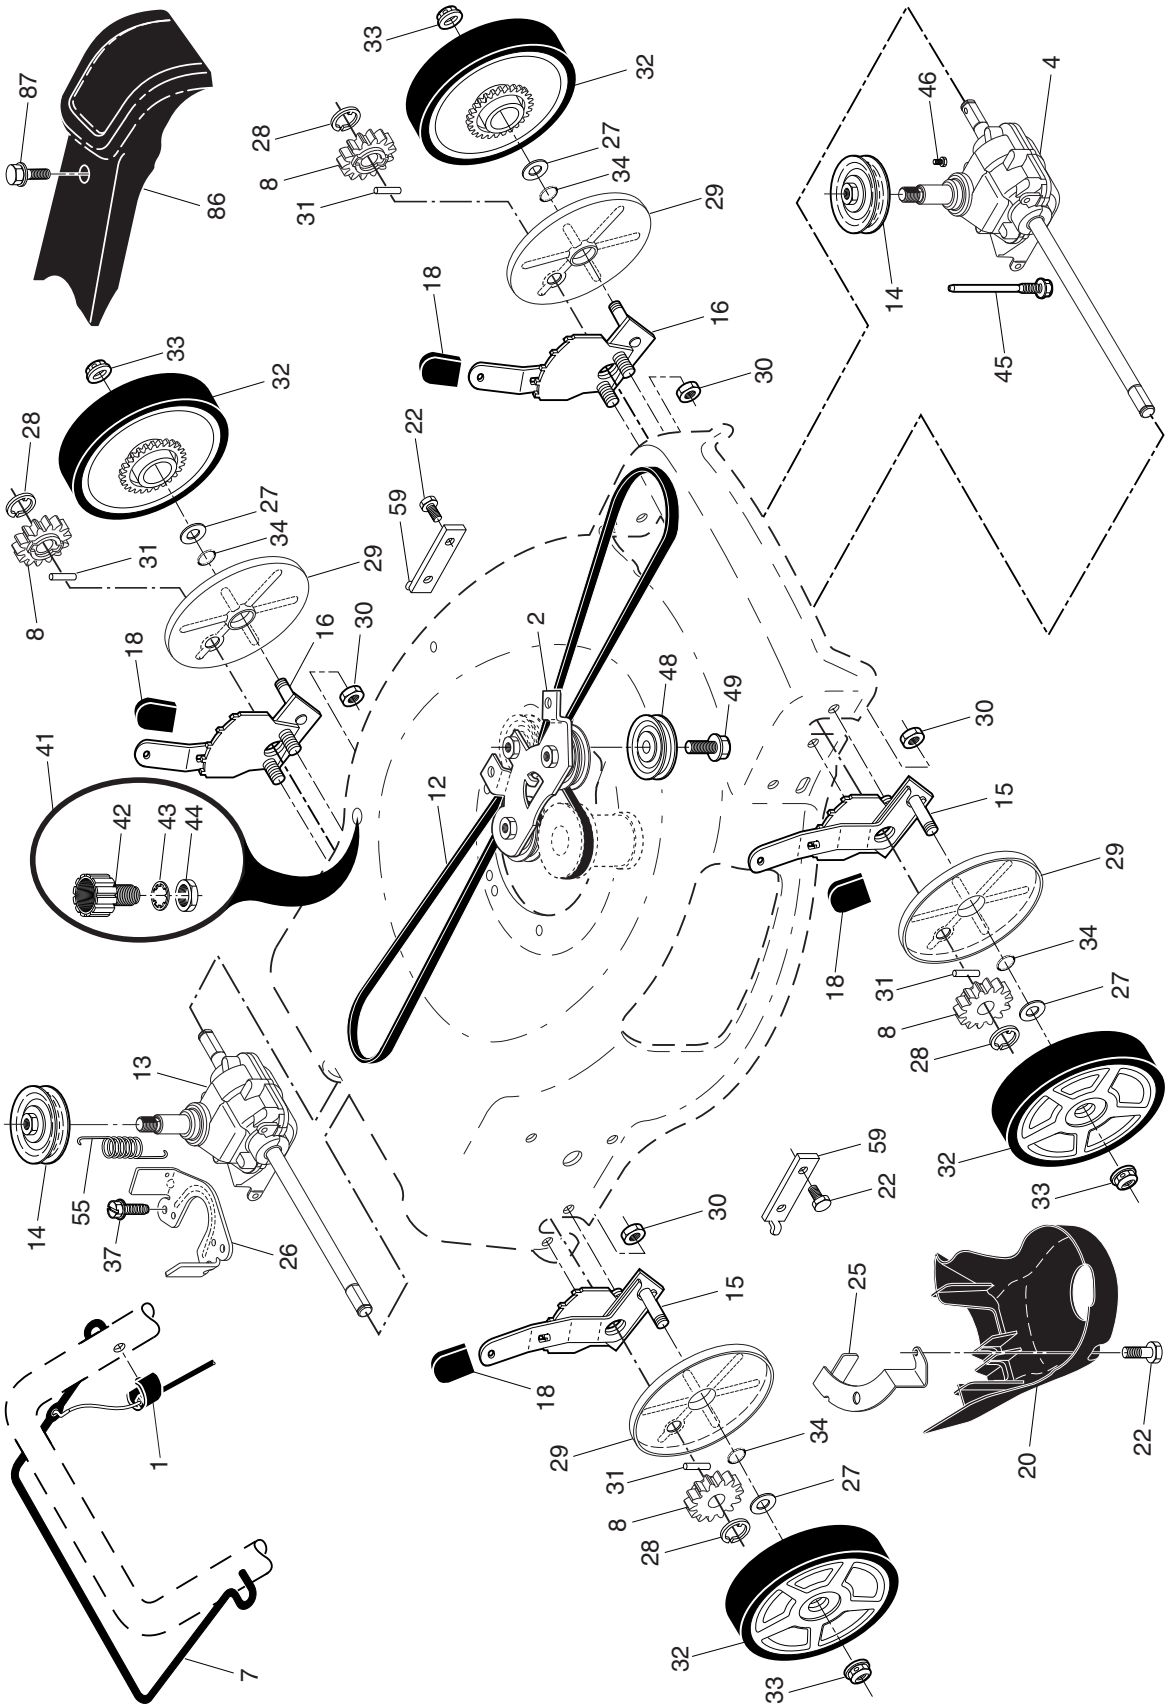

POULAN PRO ROTARY AWD MOWER - MODEL NUMBER PR675AWD (MFG. ID. NO. 96142012802)

POULAN PRO ROTARY AWM MOWER - MODEL NUMBER PR675AWD (MFG. ID. NO. 96142012802)

KEY PART NO. NO.	DESCRIPTION	KEY PART NO. NO.	DESCRIPTION
1	586 03 33-01 Drive Control Assembly (Includes Cable)	29	581 84 04-01 Cover, Dust, Wheel
2	586 07 28-02 Mounting Bracket, Idler Pulleys	30	532 43 81-30 Nut, Hex
4	588 48 00-01 Gearcase Assembly, Front, Complete	31	532 40 48-45 Pawl, Drive
7	532 43 52-81 Bar, Drive Control	32	581 68 55-05 Wheel & Tire Assembly
8	532 40 48-35 Pinion	33	532 40 91-48 Nut, Flangelock 3/8-16
12	580 36 46-03 Belt, Drive	34	532 19 74-80 O-Ring
13	581 68 08-01 Gearcase Assembly, Rear, Complete	37	532 16 34-09 Screw, Hi-Lo Thread, #12 x 5/8
14	586 96 30-01 Pulley, Drive	41	532 42 11-14 Kit, Water Washout Assembly
15	581 49 79-08 Wheel Adjuster Assembly, RH	42	532 41 97-35 Fitting, Water Washout
16	581 49 79-07 Wheel Adjuster Assembly, LH	43	532 41 55-85 Washer, Lock, Internal Tooth
18	532 70 10-37 Knob, Wheel Adjuster	44	532 41 55-86 Locknut, Hex, with O-Ring
20	580 80 69-01 Debris Shield	45	587 43 82-01 Belt Keeper, Gearcase, Front
22	817 00 05-10 Screw, Hex Head 1/4-20	46	584 29 94-01 Screw
25	532 42 60-65 Mounting Bracket, Debris Shield	48	587 97 30-01 Pulley Assembly, Idler
26	581 15 25-02 Belt Keeper, Gearcase, Rear	49	581 33 45-01 Screw, Mounting, Idler Pulley
27	532 06 77-25 Washer, Flat	55	581 35 13-01 Spring, Tension
28	812 00 00-58 E-Ring 7/16	59	532 44 21-13 Support Bracket
		86	587 99 79-01 Cover, Drive
		87	532 17 52-62 Screw

NOTE: All component dimensions given in U.S. inches. 1 inch = 25.4 mm. **IMPORTANT:** Use only Original Equipment Manufacturer (O.E.M.) replacement parts. Failure to do so could be hazardous, damage your lawn mower and void your warranty.