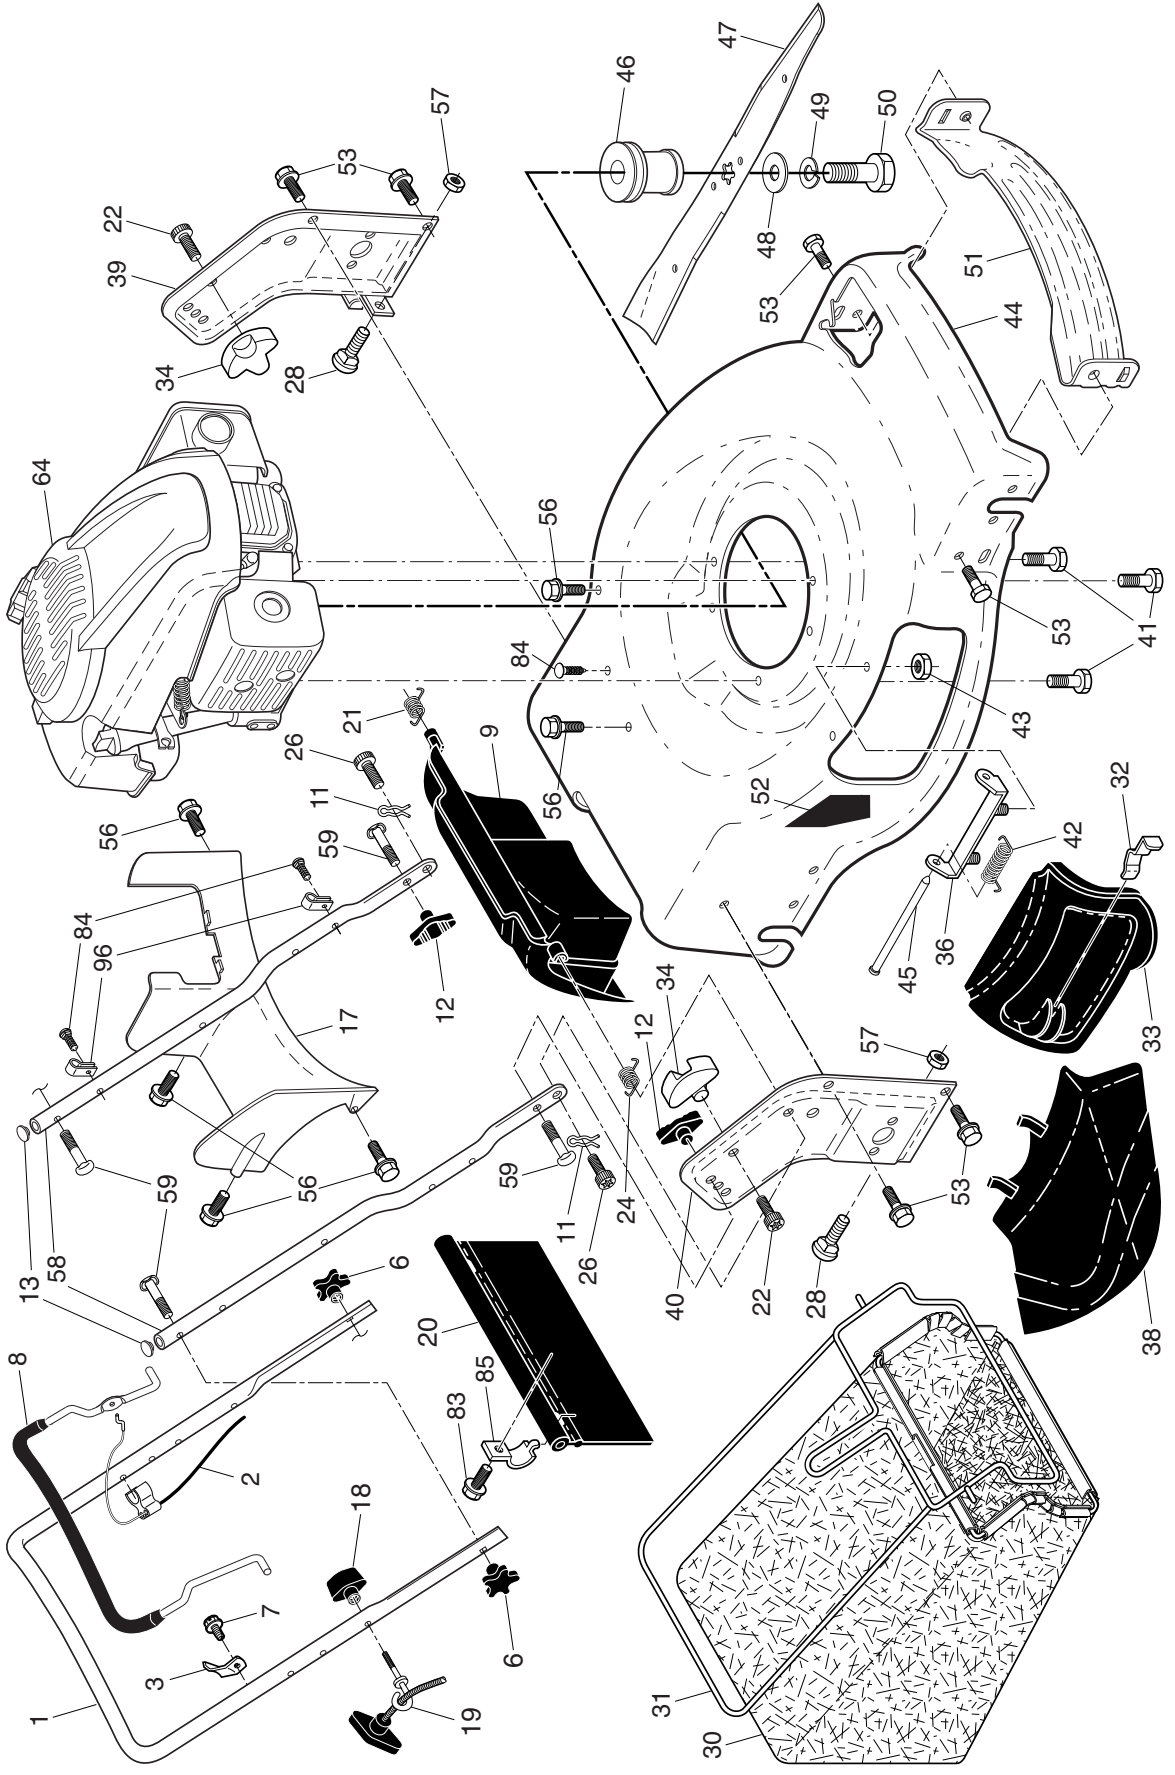

ILLUSTRATED PARTS LIST

BRAND: POULAN PRO

ROTARY LAWN MOWER

MODEL NUMBER: PR675AWD

MFG. ID. NUMBER: 96142012802

POULAN PRO ROTARY AWN MOWER - MODEL NUMBER PR675AWD (MFG. ID. NO. 96142012802)

POULAN PRO ROTARY AWM MOWER - MODEL NUMBER PR675AWD (MFG. ID. NO. 96142012802)

NOTE: All component dimensions given in U.S. inches. 1 inch = 25.4 mm. **IMPORTANT:** Use only Original Equipment Manufacturer (O.E.M.) replacement parts. Failure to do so could be hazardous, damage your lawn mower and void your warranty.