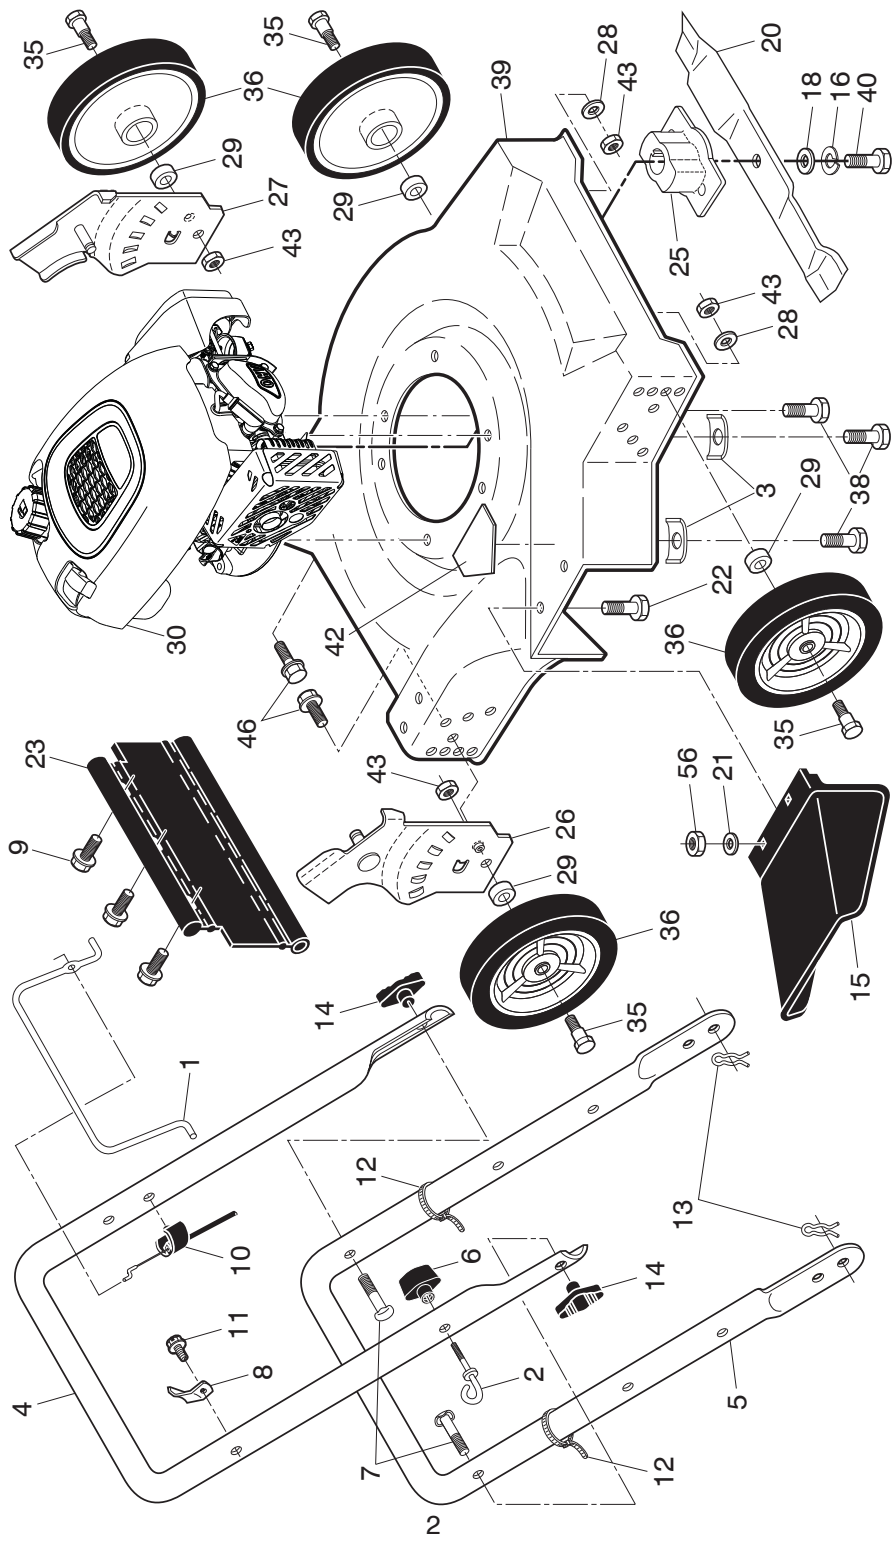

**POULAN PRO ROTARY LAWN MOWER -- MODEL NUMBER PR120N20S (MFG. ID. NUMBER 96112013900)**

KEY NO.	PART NO.	DESCRIPTION	KEY NO.	PART NO.	DESCRIPTION
1	532 44 73-65	Control Bar	26	589 48 25-02	Handle Bracket Assembly, RH
2	581 90 21-01	Rope Guide	27	589 48 26-02	Handle Bracket Assembly, LH
3	532 12 50-78	Engine Washer	28	532 06 15-37	Washer, Flat 25/64 x 1-1/4
4	532 44 82-63	Upper Handle	29	532 13 66-24	Spacer
5	532 43 45-14	Lower Handle	30	591 20 55-02	Engine, Ratio, Model Number RVM120
6	581 91 26-01	T-Knob	35	532 06 76-09	Screw, Hex Head 3/8-16 x 2-1/2
7	588 04 04-01	Handle Bolt 5/16-18 x 1-3/4	36	581 02 36-02	Wheel and Tire Assembly
8	532 43 00-34	Up-Stop Bracket	38	532 15 04-06	Screw, Hex Head, Threaded, Rolled 3/8-16 x 1-1/8
9	532 18 92-41	Screw, Hex Washer Head 1/4-20 x 1/2	39	588 61 02-17	Lawn Mower Housing
10	532 44 09-34	Engine Zone Control Cable	40	532 85 10-84	Screw, Hex Head, with Nylon Patch, Grade 8, 3/8-24 x 1-3/8
11	532 17 88-48	Screw, Hex Washer Head, Serrated #10-16 x 5/8	42	532 18 21-66	Danger Decal
12	532 06 64-26	Wire Tie	43	873 80 06-00	Locknut, Hex, with Nylon Insert 3/8-16
13	532 05 17-93	Hairpin Cotter	46	817 60 04-06	Screw, Hex Washer Head, Serrated 1/4-20 x 3/8
14	532 19 19-38	Knob, Handle	56	873 80 04-00	Locknut, Hex, with Nylon Insert 1/4-20
15	532 43 20-40	Discharge Guard	532 18 21-91	Warning Decal (not shown)	
16	532 85 02-63	Washer, Lock, Helical Spring 3/8	589 51 12-01	Bag of Hardware (not shown) (Includes Key Numbers 21, 22, 28, 29, 35, 43, and 56)	
18	532 85 10-74	Washer, Flat, Hardened 13/32 x 1"	--	--	
20	532 14 51-06	Blade, 20"	--	115 58 77-27	Operator's Manual, English
21	532 05 38-47	Washer, Flat 17/64 x 3/4	--	115 58 77-31	Operator's Manual, French
22	874 76 04-12	Screw, Hex Head 1/4-20 x 3/4	--	115 58 77-46	Operator's Manual, Spanish
23	588 67 22-01	Rear Deflector			
25	581 54 79-01	Blade Adapter			