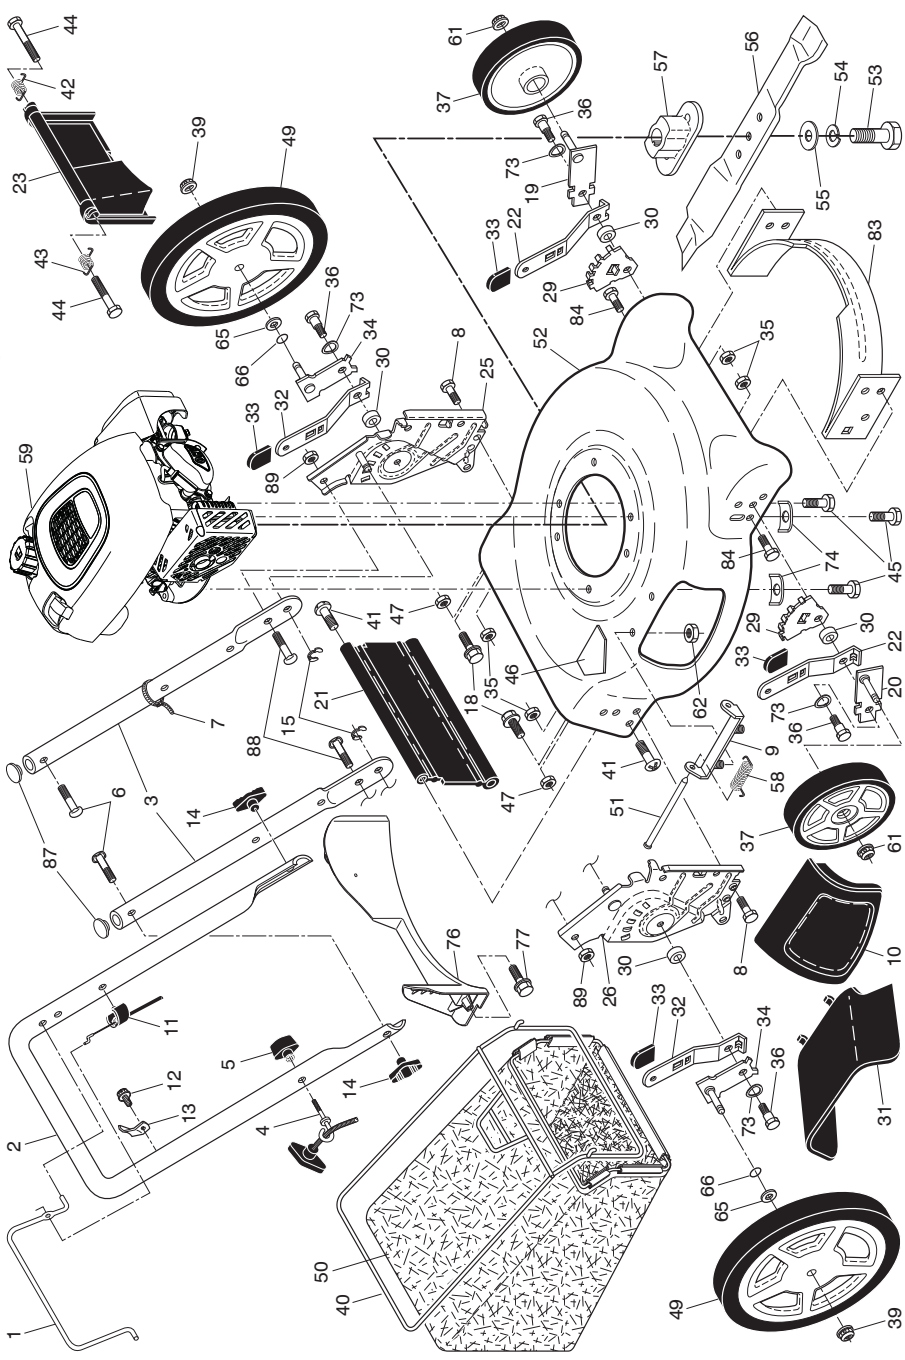

POULAN PRO LAWN MOWER - - MODEL NUMBER PR150N21RH3 (MFG. ID. NO. 96132010700)

2

POULAN PRO LAWN MOWER - - MODEL NUMBER PR150N21RH3 (MFG. ID. NO. 96132010700)

KEY NO.	PART NO.	DESCRIPTION	KEY NO.	PART NO.	DESCRIPTION	KEY NO.	PART NO.	DESCRIPTION
1	532 44 73-65	Control Bar	30	532 40 16-29	Spacer	56	532 40 67-12	21" Blade
2	532 44 82-63	Upper Handle	31	532 16 57-60	Discharge Deflector	57	581 54 79-01	Blade Adapter
3	580 63 86-02	Bar, Lower Handle	32	532 44 15-59	Selector Spring, Rear	58	532 15 21-24	Hinge Spring
4	581 90 21-01	Rope Guide	33	532 08 78-77	Selector Knob	59	588 84 35-09	Engine, Ratio,
5	581 91 26-01	T-Knob	34	588 91 26-02	Axle Arm Assembly, Rear	61	532 40 91-48	Model Number RV150
6	532 19 15-74	Handle Bolt	35	532 42 65-89	Locknut, Hex 5/16-18	62	873 80 04-00	Flanged Locknut
7	532 06 64-26	Wire Tie	36	532 40 16-38	Shoulder Bolt 5/16-18	65	532 08 83-48	Nut, Hex
8	874 78 05-12	Bolt, Hex Head 5/16-18 x 3/4	37	532 19 79-85	Wheel & Tire Assembly, Front, 8 x 1-3/4	66	532 19 74-80	Washer, Flat
9	532 15 41-32	Hinge Bracket	39	532 40 91-49	Nut, Hex	73	532 40 16-30	O-Ring
10	532 16 57-54	Mulcher Door	40	532 41 19-49	Frame, Grassbag	74	532 12 50-78	Washer, Curved, Cylindrical
11	532 44 09-34	Engine Zone Control Cable	41	532 19 41-86	Screw, Hinge	76	589 41 68-04	Washer, Special, Engine
12	532 17 88-48	Hex Washer Head Screw #10-16 x 5/8	42	532 40 54-21	Spring, LH	77	817 41 13-12	Baffle, Rear
13	532 43 00-34	Up-Stop Bracket	43	532 40 54-23	Spring, RH	83	532 42 85-01	Screw, Rear Baffle
14	532 19 19-38	Handle Knob	44	532 18 41-93	Bolt, Rear Door	84	817 00 05-10	Baffle, Front
15	812 00 00-36	Klip Ring	45	532 15 04-06	Hex Head Thread Rolling Screw 3/8-16 x 1	87	532 43 75-16	Screw, Hex Head 5/8-16
18	817 60 04-06	Screw	46	532 18 21-66	Danger Decal	88	586 21 25-01	Plug, Handle Bar
19	532 40 66-89	Axle Arm Assembly, Front, LH	47	532 75 11-53	Nut, Hex	89	873 97 05-00	Bolt, Carriage
20	532 40 66-90	Axle Arm Assembly, Front, RH	49	588 15 48-03	Wheel & Tire Assembly, Rear, 11 x 1-3/4	--	581 27 63-01	Locknut, Hex, Flanged
21	590 82 61-01	Rear Skirt	50	582 26 90-02	Grassbag	--	532 18 21-91	Bag of Parts (Includes Key Numbers 88 and 89)
22	532 40 64-28	Selector Spring, Front	51	532 14 72-86	Hinge Rod	--	115 58 77-27	Warning Decal (not shown)
23	532 41 06-03	Rear Door Assembly	52	581 70 83-25	Kit, Housing (Includes #46)	--	115 58 77-31	Operator's Manual, English
25	588 91 24-05	Handle Bracket, LH	53	532 85 10-84	Screw, Hex Head, Grade 8 3/8-24 x 1-3/8	--	115 58 77-46	Operator's Manual, French
26	588 91 24-02	Handle Bracket, RH	54	532 85 02-63	Helical Lockwasher			Operator's Manual, Spanish
29	532 41 05-94	Wheel Adjusting Bracket	55	532 85 10-74	Hardened Washer			

3

IMPORTANT: Use only Original Equipment Manufacturer (O.E.M.) replacement parts. Failure to do so could be hazardous, damage your lawn mower and void your warranty.

NOTE: All component dimensions given in U.S. inches. 1 inch = 25.4 mm.