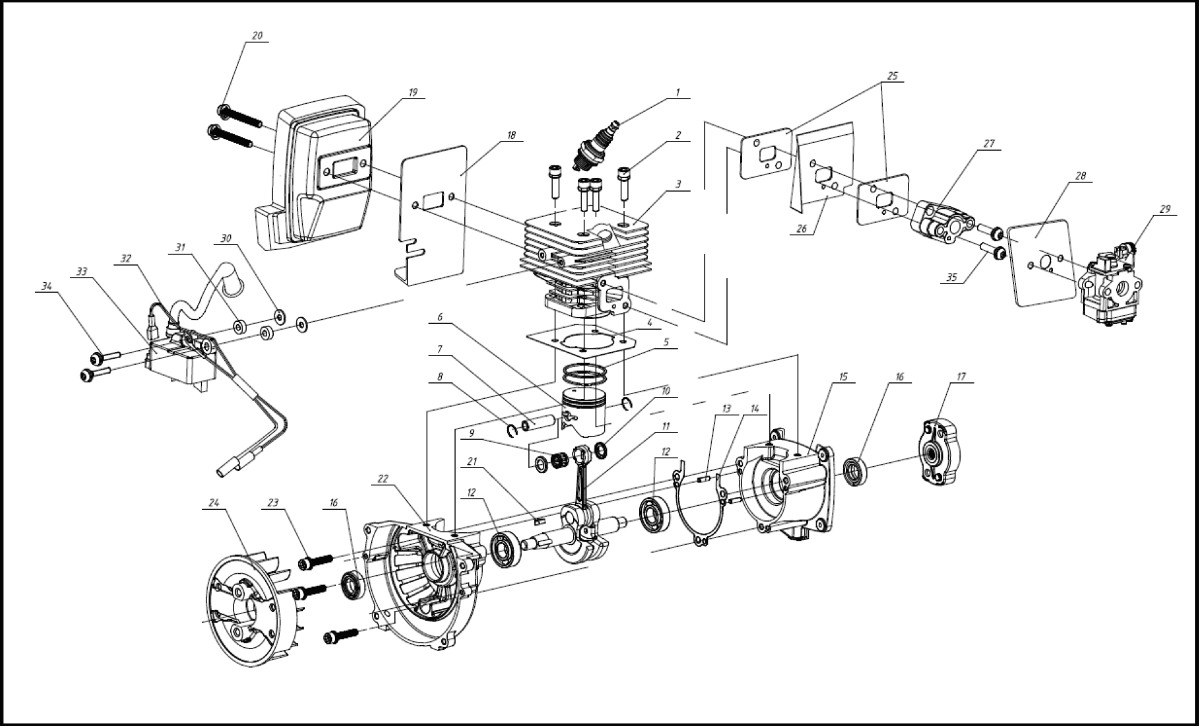

SPARE PARTS LIST

BLOWERS

PLB26, 967672701, 2017-03

HOUSING

PLB26, 967672701, 2017-03

Ref	Part No	Description	Remark	QTY	KIT
590721901	590 72 19-01	STOP SWITCH ASSY	STOP SWITCH ASSY	1	8, 9
590722001	590 72 20-01	STARTER ASSY	STARTER ASSY	1	16, 17
590722201	590 72 22-01	FUEL TANK KIT	FUEL TANK KIT	1	19-23
590722401	590 72 24-01	FUEL CAP ASSY	FUEL CAP ASSY	1	18
590722501	590 72 25-01	PURGE	PURGE	1	24, 25
590722601	590 72 26-01	CHOKE LEVER	CHOKE LEVER	1	40-43
590722701	590 72 27-01	TUBE	UPPER TUBE	1	37, 38
590722801	590 72 28-01	TUBE	LOWER TUBE	1	39
-	590 80 81-01	DECAL KIT	DECAL KIT	1	

ENGINE

PLB26, 967672701, 2017-03

Part No	Description	Remark	QTY	KIT
590 72 13-01	CRANKSHAFT KIT	CRANKSHAFT KIT	1	4-12, 14, 21
590 72 14-01	GASKET KIT	GASKET KIT	1	4, 14, 16, 18, 25, 28, 31
590 72 15-01	SPARK PLUG	SPARK PLUG	1	1
590 72 16-01	CARBURETTOR KIT	CARBURETTOR KIT	1	28, 29
590 72 17-01	INLET PIPE ASSY	INLET PIPE ASSY	1	25, 27, 35
595 33 90-01	MUFFLER	MUFFLER	1	18,19,20
596 54 49-01	IGNITION MODULE	IGNITION MODULE	1	30,31,32,33