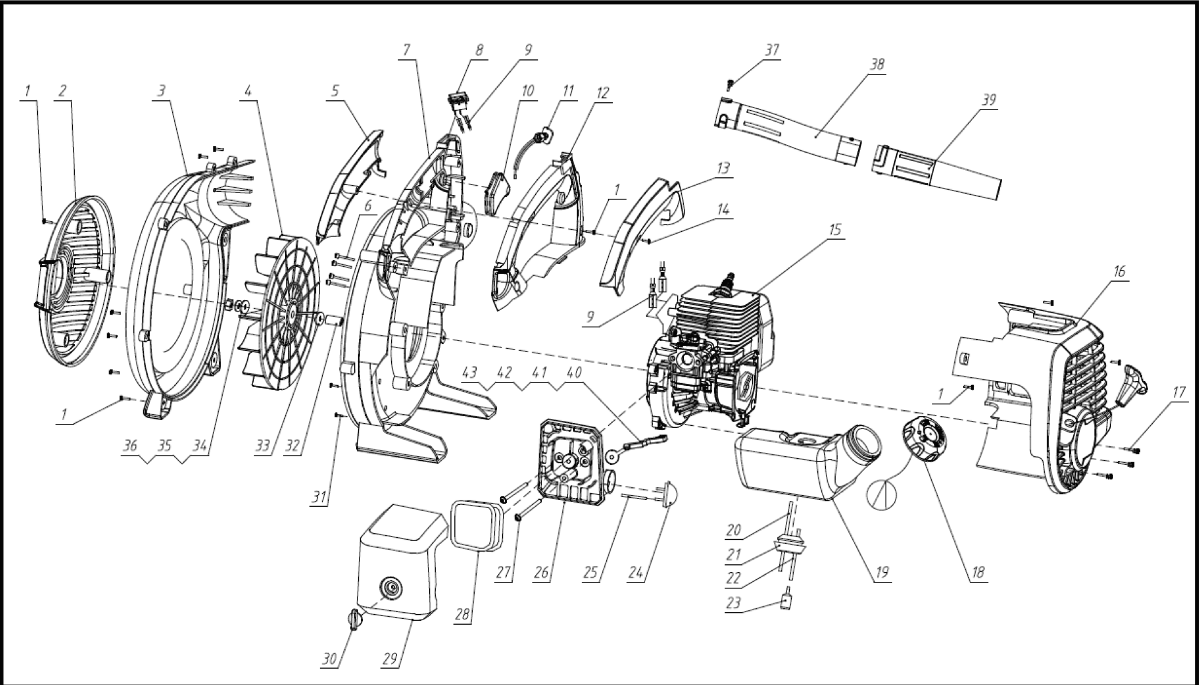

SPARE PARTS LIST

BLOWERS

PLB26, 967672701, 2017-03

HOUSING

PLB26, 967672701, 2017-03

Ref	Part No	Description	Remark	QTY	KIT
590721901	590 72 19-01	STOP SWITCH ASSY	STOP SWITCH ASSY	1	8, 9
590722001	590 72 20-01	STARTER ASSY	STARTER ASSY	1	16, 17
590722201	590 72 22-01	FUEL TANK KIT	FUEL TANK KIT	1	19-23
590722401	590 72 24-01	FUEL CAP ASSY	FUEL CAP ASSY	1	18
590722501	590 72 25-01	PURGE	PURGE	1	24, 25
590722601	590 72 26-01	CHOKE LEVER	CHOKE LEVER	1	40-43
590722701	590 72 27-01	TUBE	UPPER TUBE	1	37, 38
590722801	590 72 28-01	TUBE	LOWER TUBE	1	39
-	590 80 81-01	DECAL KIT	DECAL KIT	1	

ENGINE

PLB26, 967672701, 2017-03

Part No	Description	Remark	QTY	KIT
590 72 13-01	CRANKSHAFT KIT	CRANKSHAFT KIT	1	4-12, 14, 21
590 72 14-01	GASKET KIT	GASKET KIT	1	4, 14, 16, 18, 25, 28, 31
590 72 15-01	SPARK PLUG	SPARK PLUG	1	1
590 72 16-01	CARBURETTOR KIT	CARBURETTOR KIT	1	28, 29
590 72 17-01	INLET PIPE ASSY	INLET PIPE ASSY	1	25, 27, 35
595 33 90-01	MUFFLER	MUFFLER	1	18,19,20
596 54 49-01	IGNITION MODULE	IGNITION MODULE	1	30,31,32,33