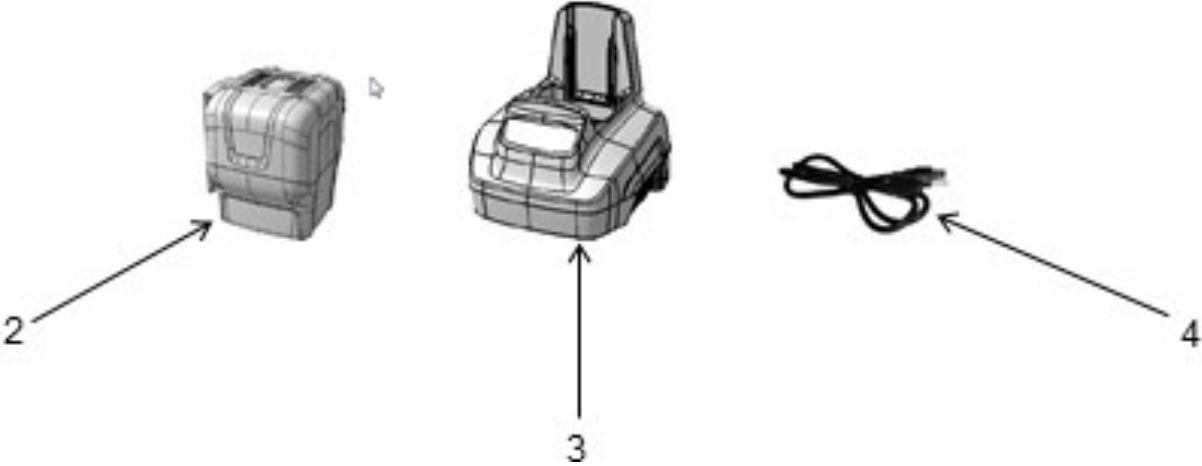

SPARE PARTS LIST

BLOWERS

PRB675i, 967701201, 2017-12

| Ref | Part No | Description | Remark | QTY KIT |
|-----|--------------|-------------|---------------------|---------|
| 1 | 591 37 79-19 | SERVICE KIT | "KIT, BLOWER TUBES" | 1 |
| 2 | 590 92 38-04 | BATTERY | BATTERY PR140Li | 1 |
| 3 | 590 91 51-05 | CHARGER | CHARGER PR275Ci | 1 |
| 4 | 582 60 76-01 | WIRING ASSY | CHARGER CORD (NA) | 1 |