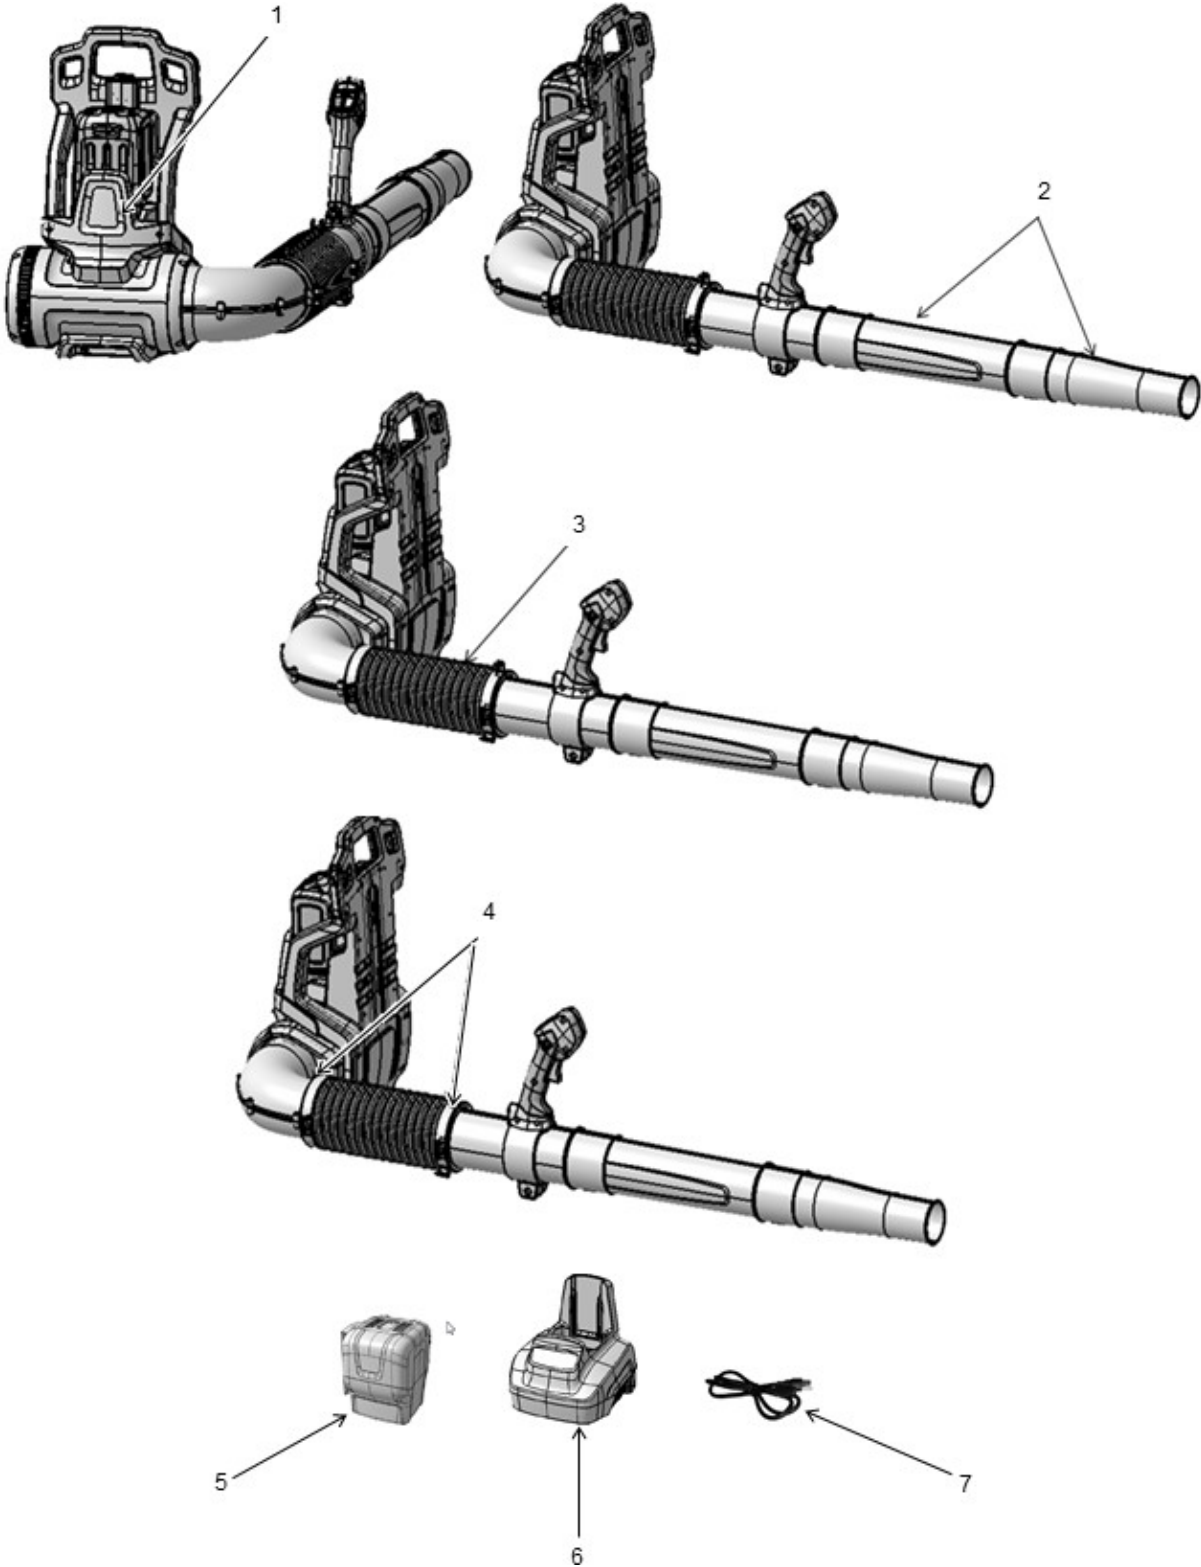

SPARE PARTS LIST

BLOWERS

PRBP675i, 967701301, 2017-12

ASSEMBLY

PRBP675i, 967701301, 2017-12

Ref	Part No	Description	Remark	QTY KIT
1	591 37 79-12	SERVICE KIT	REAR COVER (MCC AND PPRO)	1
2	591 37 79-13	SERVICE KIT	"KIT, TUBES BP"	1
3	591 37 79-17	SERVICE KIT	FLEX TUBE	1
4	591 37 79-16	SERVICE KIT	"KIT, TUBE CLAMPS"	1
5	590 92 38-01	BATTERY	BATTERY PR280Li	1
6	590 91 51-05	CHARGER	CHARGER PR275Ci	1
7	582 60 76-01	WIRING ASSY	CHARGER CORD (NA)	1
NI	591 37 79-18	SERVICE KIT	"KIT, SCREW"	1
NI	591 37 79-15	SERVICE KIT	STRAPS (MCC AND PPRO)	1