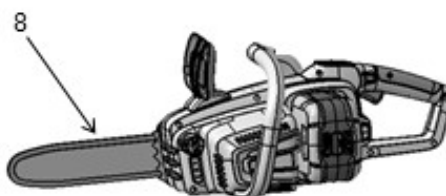

SPARE PARTS LIST

CHAIN SAWS

PRCS16i, 967701101, 2017-12

ASSEMBLY

PRCS16i, 967701101, 2017-12

Ref	Part No	Description	Remark	QTY KIT
1	591 37 79-02	SERVICE KIT	BAR TENSION KNOB	1
2	591 37 79-05	SERVICE KIT	OIL CAP	1
3	591 37 79-06	SERVICE KIT	FRONT HANDGUARD	1
4	591 37 79-07	SERVICE KIT	FRONT HANDLE	1
5	591 37 79-20	SERVICE KIT	"KIT, BAR COVER AND KNOB"	1
6	591 37 79-04	SERVICE KIT	"KIT, SPROCKET"	1
7	589 19 83-07	BAR	"16"" POULAN PRO BAR 90 SERIES"	1
8	591 11 93-02	CHAIN	"16"" BAGGED 90 SERIES CHAIN"	1
9	590 92 38-01	BATTERY	BATTERY PR280Li	1
10	590 91 51-05	CHARGER	CHARGER PR275Ci	1
11	582 60 76-01	WIRING ASSY	CHARGER CORD (NA)	1