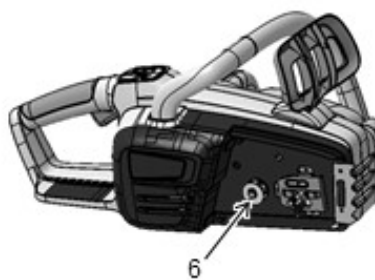

SPARE PARTS LIST

CHAIN SAWS

PRCS16i, 967701101, 2017-12

ASSEMBLY

PRCS16i, 967701101, 2017-12

Ref	Part No	Description	Remark	QTY KIT
1	591 37 79-02	SERVICE KIT	BAR TENSION KNOB	1
2	591 37 79-05	SERVICE KIT	OIL CAP	1
3	591 37 79-06	SERVICE KIT	FRONT HANDGUARD	1
4	591 37 79-07	SERVICE KIT	FRONT HANDLE	1
5	591 37 79-20	SERVICE KIT	"KIT, BAR COVER AND KNOB"	1
6	591 37 79-04	SERVICE KIT	"KIT, SPROCKET"	1
7	589 19 83-07	BAR	"16"" POULAN PRO BAR 90 SERIES"	1
8	591 11 93-02	CHAIN	"16"" BAGGED 90 SERIES CHAIN"	1
9	590 92 38-01	BATTERY	BATTERY PR280Li	1
10	590 91 51-05	CHARGER	CHARGER PR275Ci	1
11	582 60 76-01	WIRING ASSY	CHARGER CORD (NA)	1