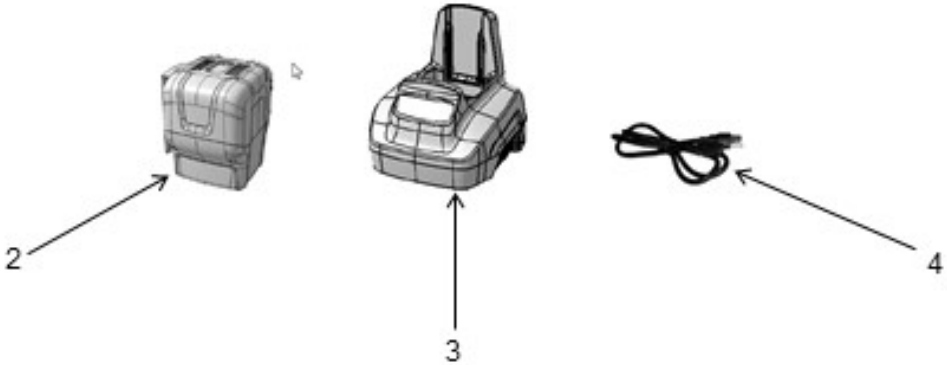

# SPARE PARTS LIST

HEDGE TRIMMERS

PRHT22i, 967701401, 2017-12