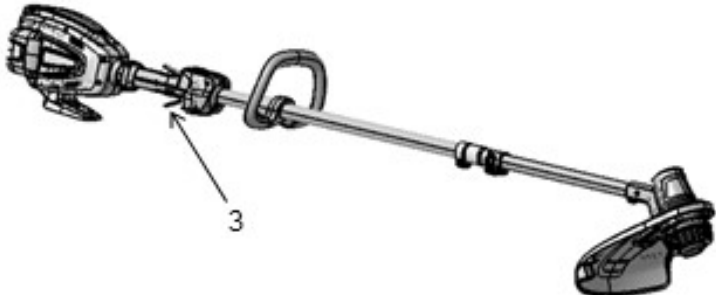

# SPARE PARTS LIST

TRIMMERS/EDGERS

PRST15i, 967701901, 2017-12

## ASSEMBLY

PRST15i, 967701901, 2017-12

Ref	Part No	Description	Remark	QTY KIT
1	591 37 79-21	SERVICE KIT	"KIT, SHIELD AND LINE LIMITER"	1
2	591 37 79-09	SERVICE KIT	"KIT, LINE LIMITER AND SCREW"	1
3	591 37 79-10	SERVICE KIT	"KIT, TRIGGER LOCKOUT"	1
4	591 37 79-22	SERVICE KIT	EZ-LOAD TRIMMER HEAD	1
5	590 92 38-04	BATTERY	BATTERY PR140Li	1
6	590 91 51-05	CHARGER	CHARGER PR275Ci	1
7	582 60 76-01	WIRING ASSY	CHARGER CORD (NA)	1