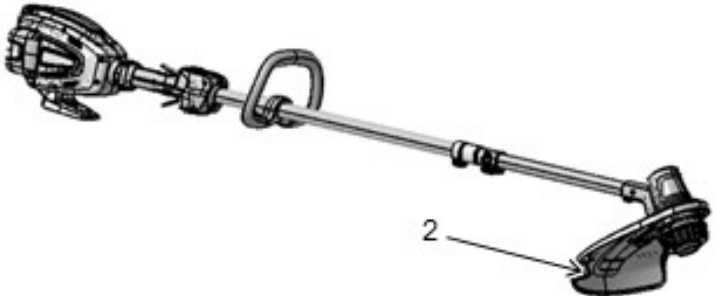

# SPARE PARTS LIST

TRIMMERS/EDGERS

PRST15i, 967701901, 2017-12

## ASSEMBLY

PRST15i, 967701901, 2017-12

Ref	Part No	Description	Remark	QTY KIT
1	591 37 79-21	SERVICE KIT	"KIT, SHIELD AND LINE LIMITER"	1
2	591 37 79-09	SERVICE KIT	"KIT, LINE LIMITER AND SCREW"	1
3	591 37 79-10	SERVICE KIT	"KIT, TRIGGER LOCKOUT"	1
4	591 37 79-22	SERVICE KIT	EZ-LOAD TRIMMER HEAD	1
5	590 92 38-04	BATTERY	BATTERY PR140Li	1
6	590 91 51-05	CHARGER	CHARGER PR275Ci	1
7	582 60 76-01	WIRING ASSY	CHARGER CORD (NA)	1