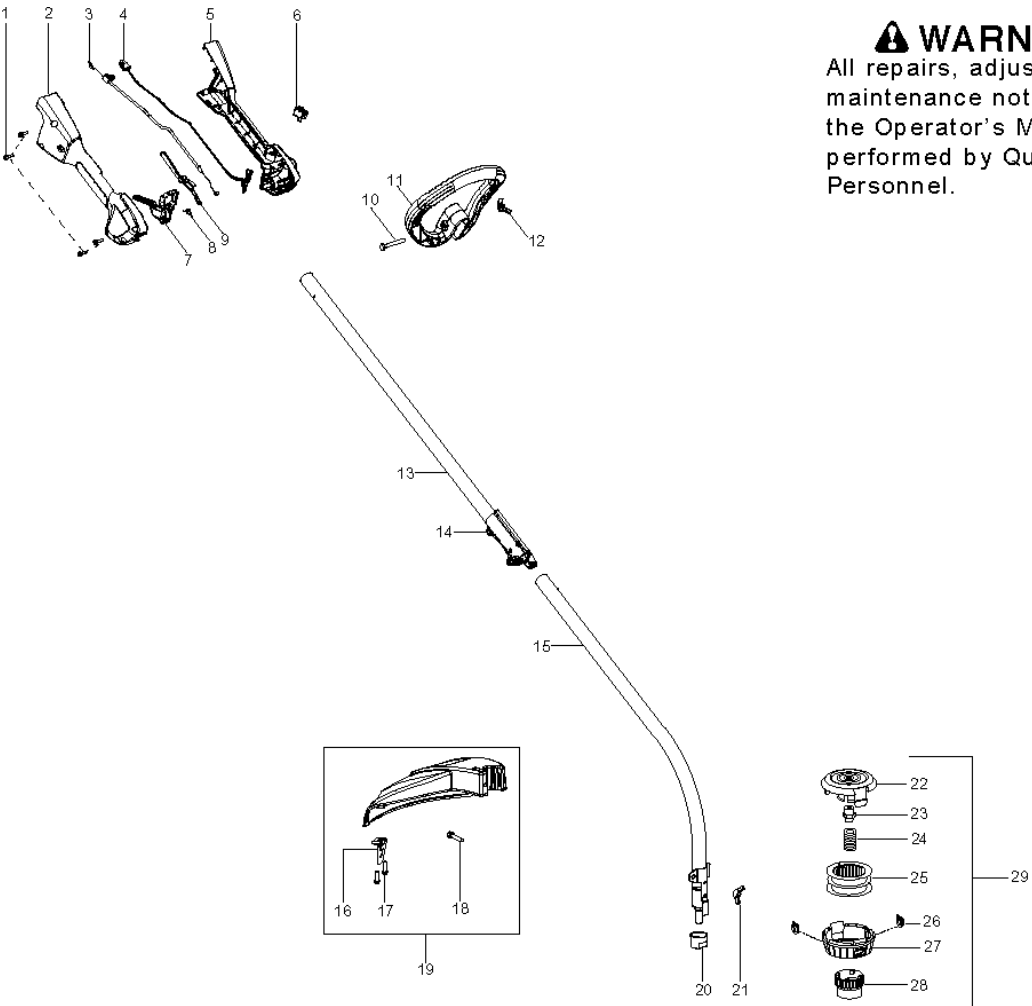

SPARE PARTS LIST

TRIMMERS/EDGERS

PP428C, 966774201, 2018-12

WARNING

All repairs, adjustments and maintenance not described in the Operator's Manual must be performed by Qualified Service Personnel.

SHAFT & HANDLE

PP428C, 966774201, 2018-12

Ref	Part No	Description	Remark	QTY	KIT
-	575 67 11-01	HOUSING		1	1-9
1	530 01 64-49	SCREW		1	
2	575 50 62-01	HOUSING		1	
3	578 92 87-01	THROTTLE CABLE		1	
4	575 78 41-01	ASSEMBLY		1	
5	575 50 63-01	HOUSING		1	
6	545 06 79-01	SWITCH		1	
7	580 74 56-01	TRIGGER		1	
8	575 67 15-01	SPRING		1	
9	576 63 24-01	TRIGGER		1	
10	530 01 57-86	BOLT		1	
11	530 05 75-46	HANDLE ASSIST 1		1	
12	530 01 61-52	WING NUT		1	
13	577 97 22-01	DRIVE SHAFT ASSY		1	
14	545 21 38-01	COUPLER		1	
15	578 29 70-01	DRIVE SHAFT ASSY		1	
16	530 05 22-86	LINE		1	
17	530 01 58-14	SCREW		1	
18	530 01 58-20	SCREW		1	
19	579 66 44-01	KIT		1	16-18
20	574 41 83-01	DRIVER		1	
21	530 01 61-52	WING NUT		1	
22	537 41 93-03	HOUSING		1	
23	537 41 99-01	ADAPTER		1	
24	537 33 88-01	SPRING		1	
25	545 01 70-01	TRIMMER CORD		1	
26	505 49 64-01	GROMMET		1	
27	505 50 62-01	COVER		1	
28	537 41 96-01	KNOB		1	
29	537 41 92-14	TRIMMER HEAD		1	22-28