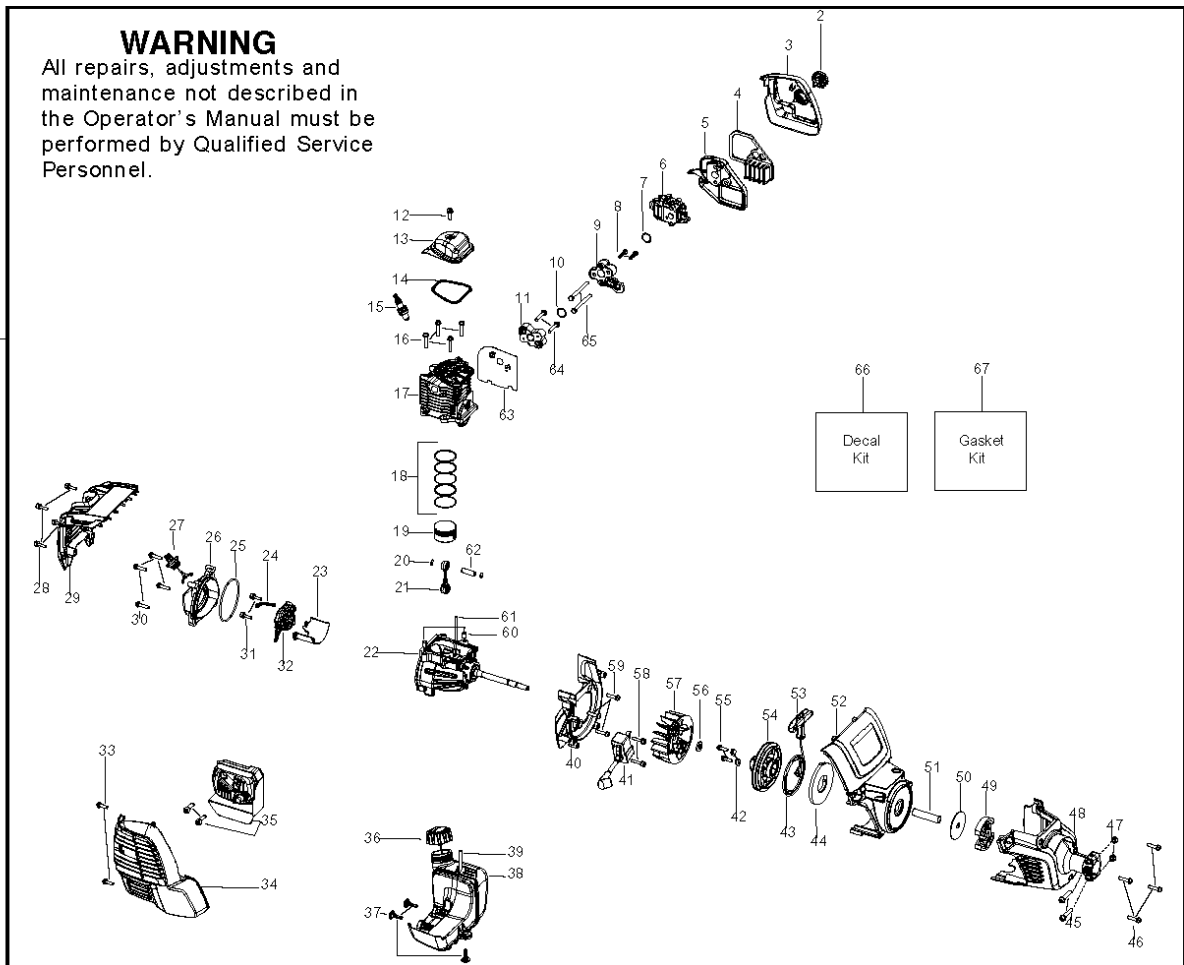

SPARE PARTS LIST

TRIMMERS/EDGERS

PP428C, 966774201, 2018-12

WARNING

All repairs, adjustments and maintenance not described in the Operator's Manual must be performed by Qualified Service Personnel.

SHAFT & HANDLE

PP428C, 966774201, 2018-12

Ref	Part No	Description	Remark	QTY	KIT
-	575 67 11-01	HOUSING		1	1-9
1	530 01 64-49	SCREW		1	
2	575 50 62-01	HOUSING		1	
3	578 92 87-01	THROTTLE CABLE		1	
4	575 78 41-01	ASSEMBLY		1	
5	575 50 63-01	HOUSING		1	
6	545 06 79-01	SWITCH		1	
7	580 74 56-01	TRIGGER		1	
8	575 67 15-01	SPRING		1	
9	576 63 24-01	TRIGGER		1	
10	530 01 57-86	BOLT		1	
11	530 05 75-46	HANDLE ASSIST 1		1	
12	530 01 61-52	WING NUT		1	
13	577 97 22-01	DRIVE SHAFT ASSY		1	
14	545 21 38-01	COUPLER		1	
15	578 29 70-01	DRIVE SHAFT ASSY		1	
16	530 05 22-86	LINE		1	
17	530 01 58-14	SCREW		1	
18	530 01 58-20	SCREW		1	
19	579 66 44-01	KIT		1	16-18
20	574 41 83-01	DRIVER		1	
21	530 01 61-52	WING NUT		1	
22	537 41 93-03	HOUSING		1	
23	537 41 99-01	ADAPTER		1	
24	537 33 88-01	SPRING		1	
25	545 01 70-01	TRIMMER CORD		1	
26	505 49 64-01	GROMMET		1	
27	505 50 62-01	COVER		1	
28	537 41 96-01	KNOB		1	
29	537 41 92-14	TRIMMER HEAD		1	22-28